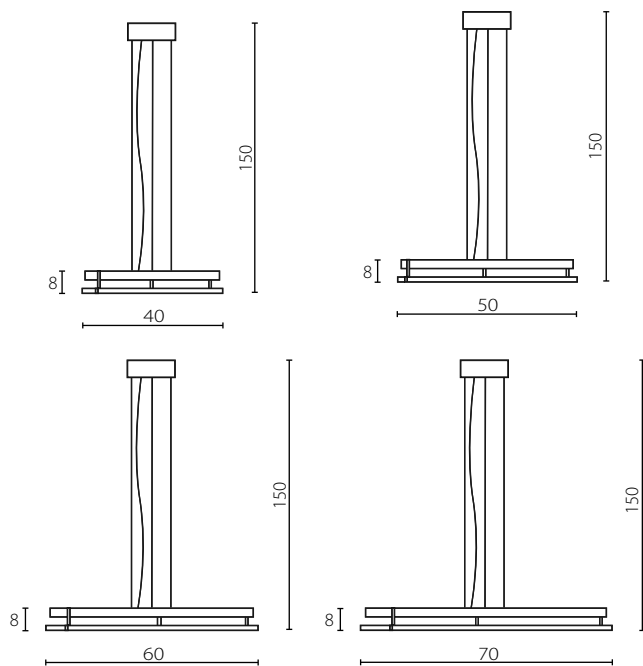

Flock colour: according to the colour chart, page \$\$

IP20

Panel Ø 40

Panel Ø 50

Panel Ø 60

Panel Ø 70

Nr Art.

66493