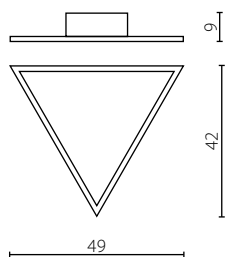

Kinkiet

Nr Art.	67080
Moc max.	19W | 861 lm | 3000K
Zasilanie	230V, 50Hz

LED zintegrowany Built-in LED modules