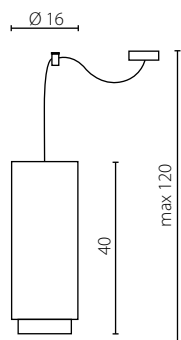

Żyrandol W-1