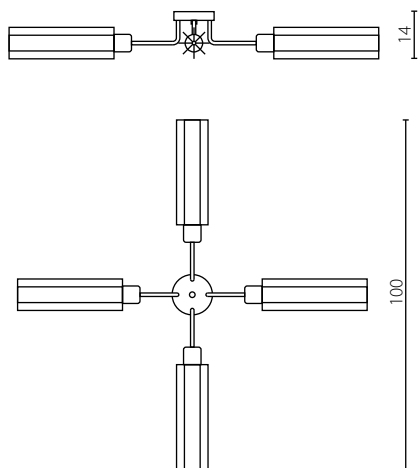

IP20

Plafon biały P-4

Plafon czarny P-4

Żyrandol biały W-1

Żyrandol czarny W-1

Nr Art.	66192	66193	66198	66199
Moc max.	4x60W		1x60W	
Trzonek	E27		E27	
Zasilanie	230V, 50Hz		230V, 50Hz