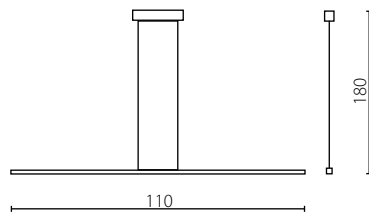

Żyrandol 90

Żyrandol 110

Żyrandol 150

Nr Art.	67001	67534	67535
Moc max.	16W | 590 lm | 3000K	19W | 750 lm | 3000K	26W | 1050 lm | 3000K
Zasilanie	230V, 50Hz	230V, 50Hz	230V, 50Hz

LED zintegrowany

Built-in LED modules