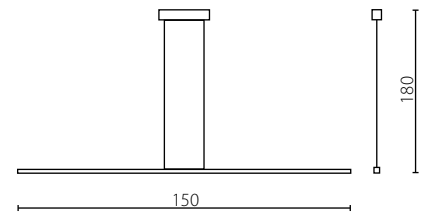

Żyrandol 90

Żyrandol 110

Żyrandol 150

Nr Art.	67001	67534	67535
Moc max.	16W | 590 lm | 3000K	19W | 750 lm | 3000K	26W | 1050 lm | 3000K
Zasilanie	230V, 50Hz	230V, 50Hz	230V, 50Hz

LED zintegrowany

Built-in LED modules