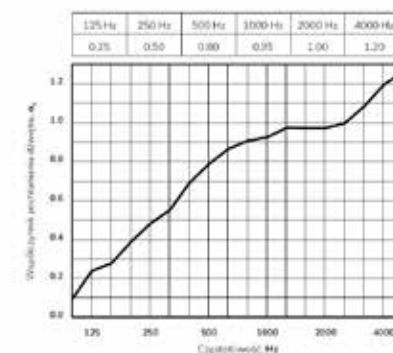

AKUSTYKA

Wskaźnik pochłaniania dźwięku
zgodnie z PN-EN ISO 11654:1997 $\alpha_w = 0,80$
Klasa pochłaniania dźwięku: B

Panel Ø 100

Nr Art.

66490

66491

66492