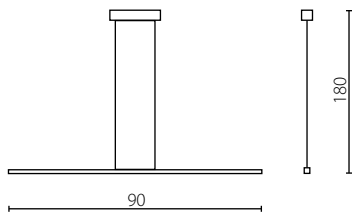

Żyrandol 90

Żyrandol 110

Żyrandol 150

Nr Art.	67001	67534	67535
Moc max.	16W | 590 lm | 3000K	19W | 750 lm | 3000K	26W | 1050 lm | 3000K
Zasilanie	230V, 50Hz	230V, 50Hz	230V, 50Hz

LED zintegrowany

Built-in LED modules