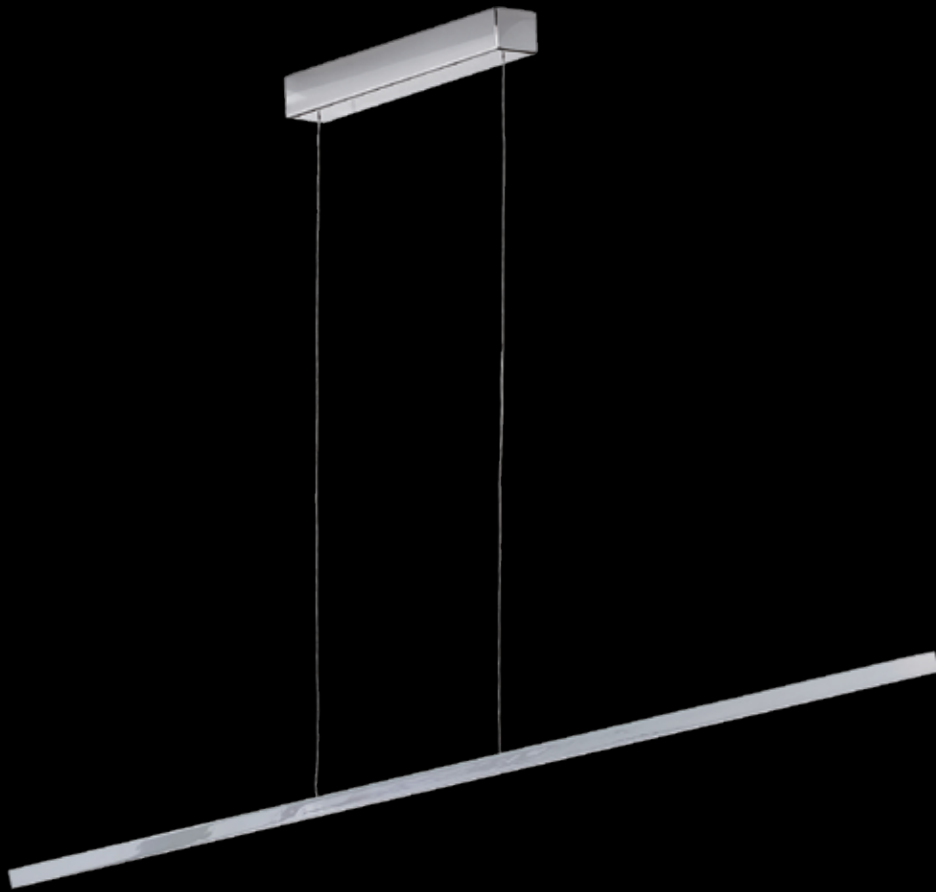

LED zintegrowany Built-in LED modules

LISTWA LED KOLOR ŻYRANDOL