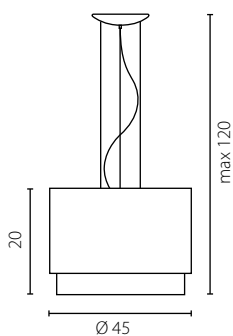

Żyrandol W-3