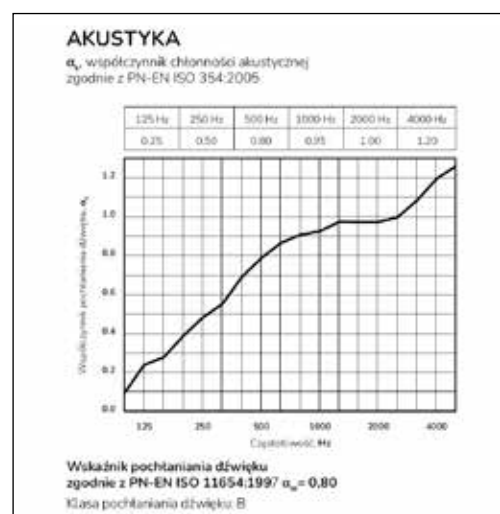

Flock colour: according to the colour chart, page \$\$

IP20

Panel Ø 40

Panel Ø 50

Panel Ø 60

Panel Ø 70

Nr Art.

66493