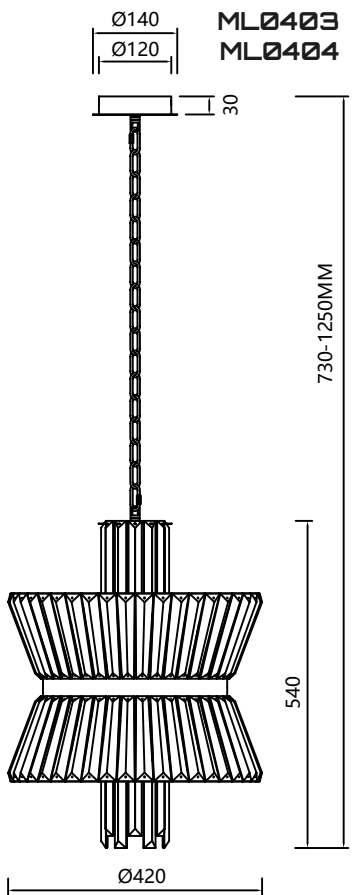

RITZ

MARGOT

DONNA

AURELIA