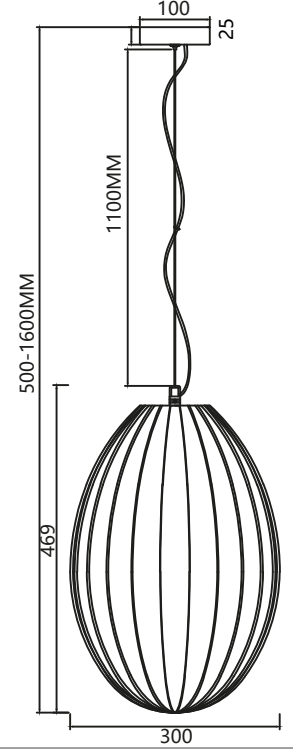

BRAGA

ML0339 / ML0340