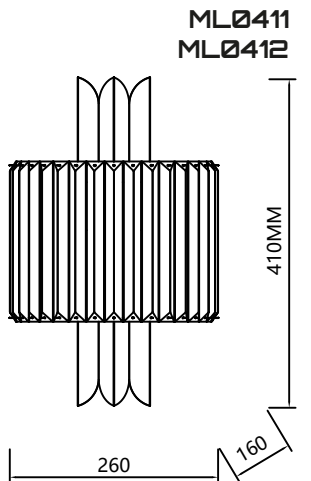

RITZ

MARGOT

DONNA

AURELIA