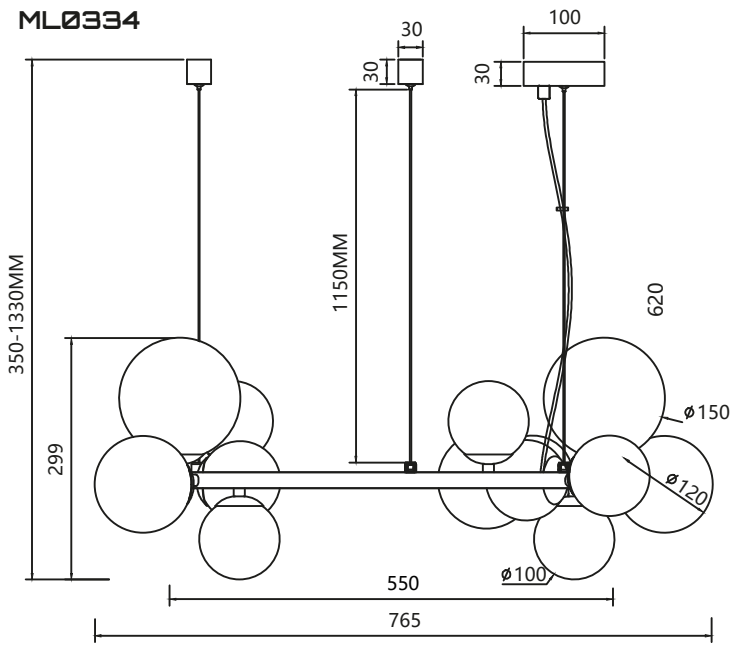

MILA

ML0334