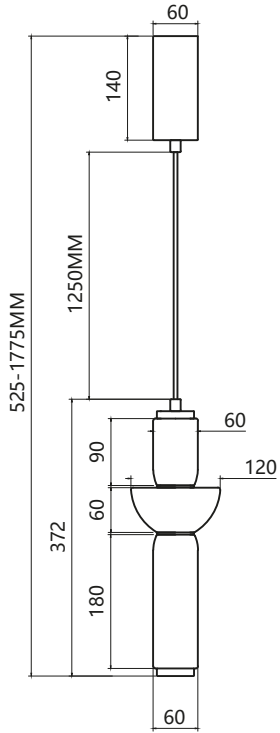

CAMPO

ML0356