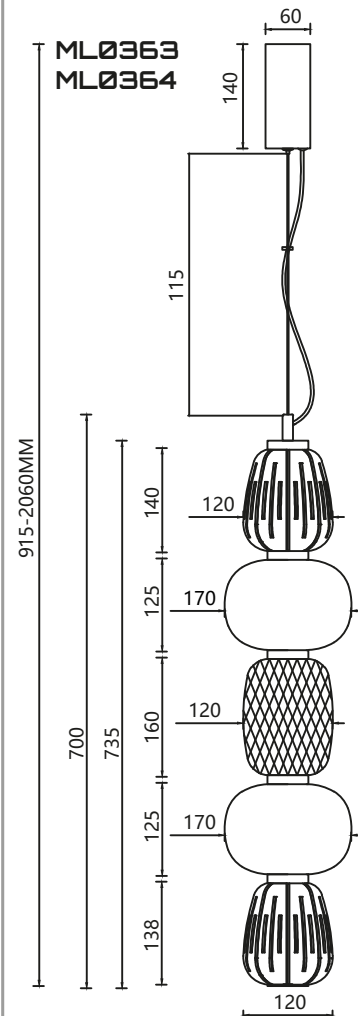

CROWN

CARO

DAPHNE

ML0344
ML0345

ML0344
ML0345