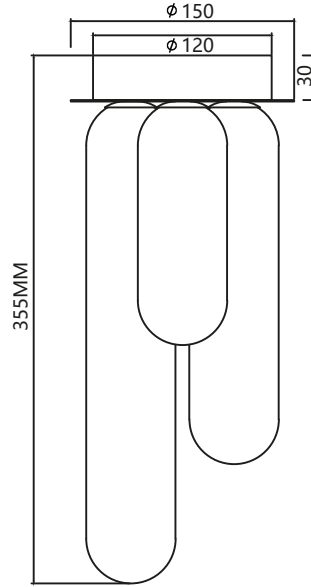

PAX

ML0339 / ML0340