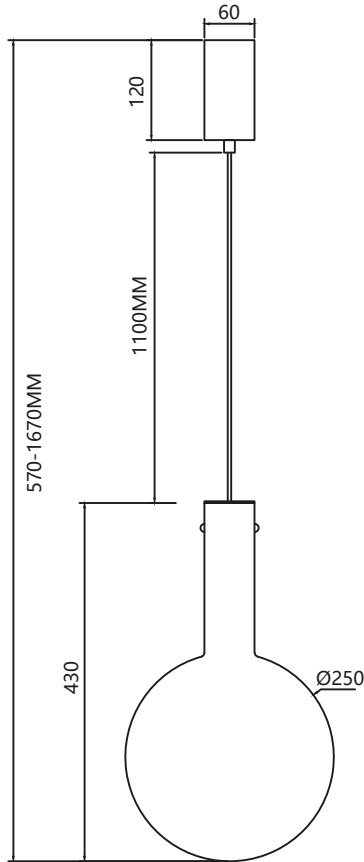

TORONTO

ML0325 / ML0326 / ML0327