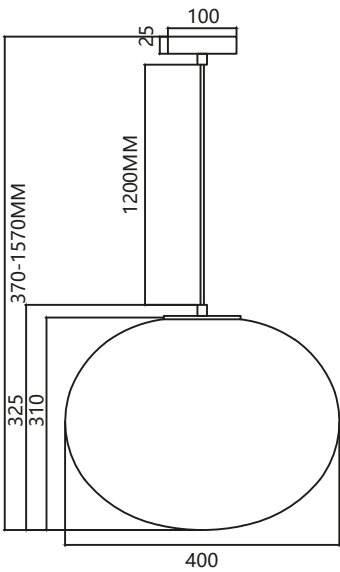

CAMPANIA

ML0341 / ML0342 / ML0343