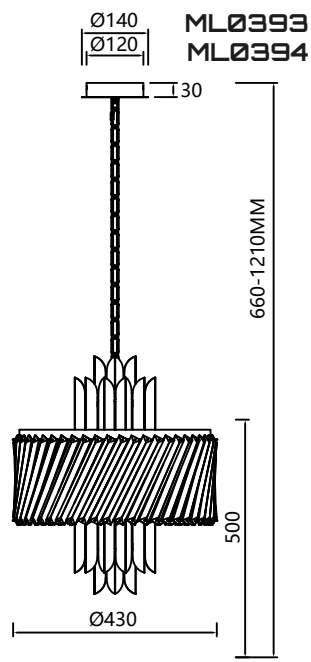

RITZ

MARGOT

DONNA

AURELIA