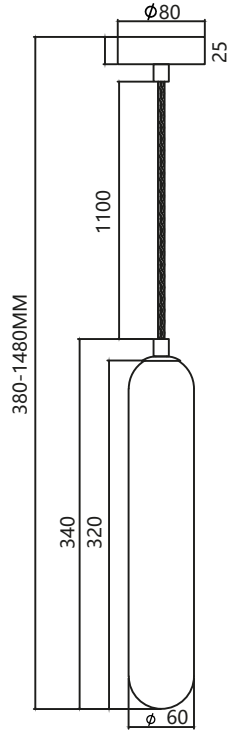

PAX

ML0337 / ML0338