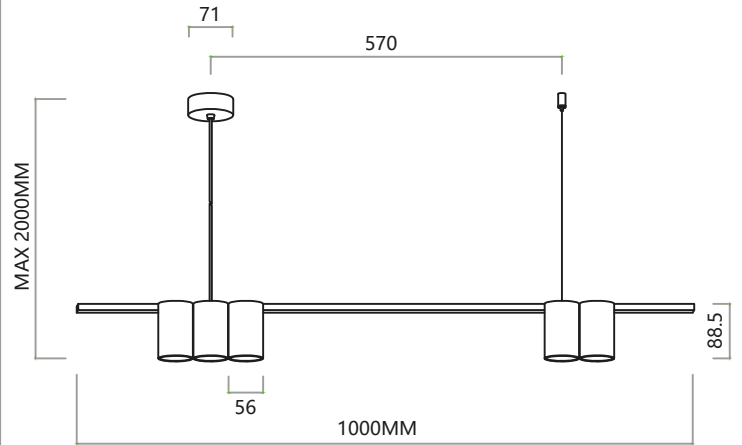

GENESIS

ML0367 / ML0368 / ML0369