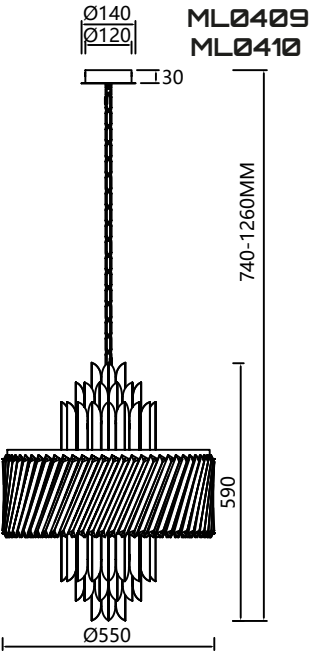

RITZ

MARGOT

DONNA

AURELIA