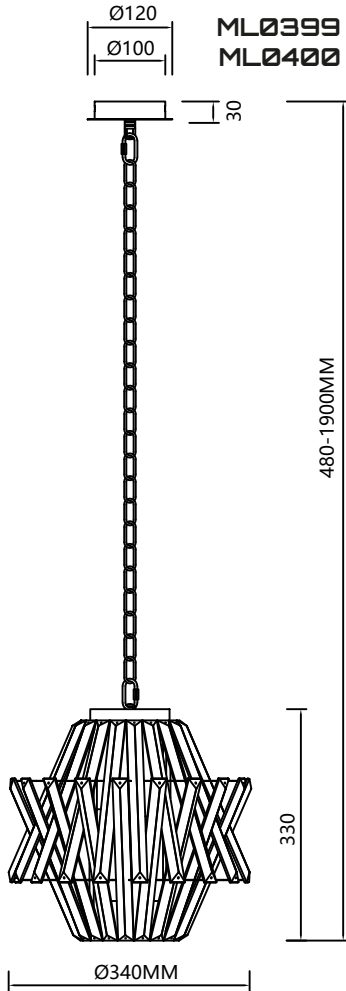

CROWN

CARO

DAPHNE

ML0344
ML0345

ML0344
ML0345