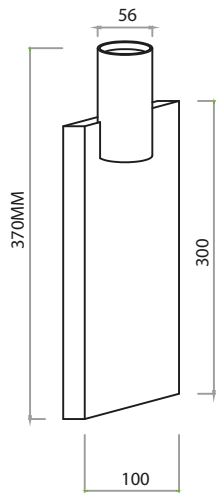

GENESIS

ML0379