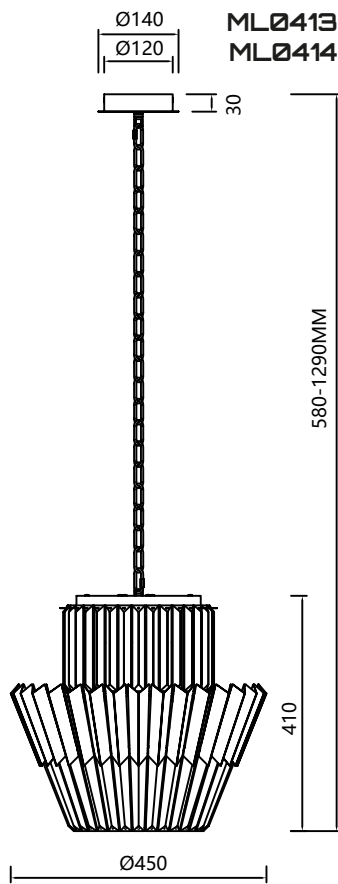

RITZ

MARGOT

DONNA

AURELIA