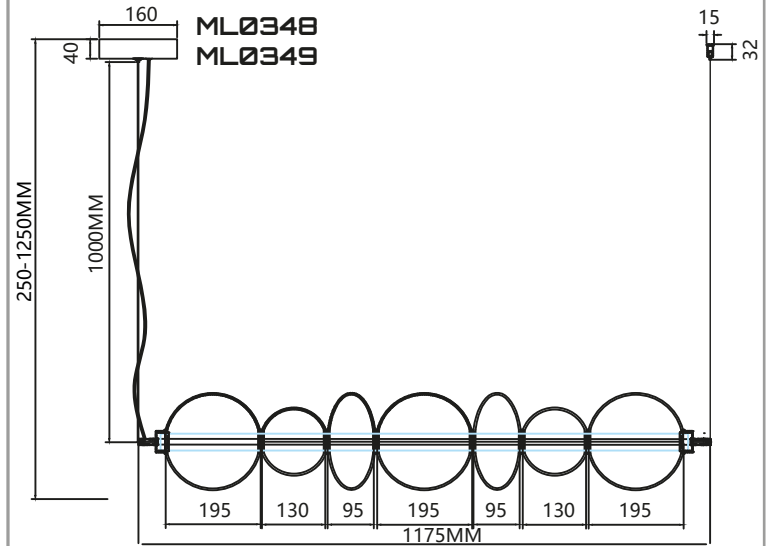

CROWN

CARO

DAPHNE

ML0344
ML0345

ML0344
ML0345