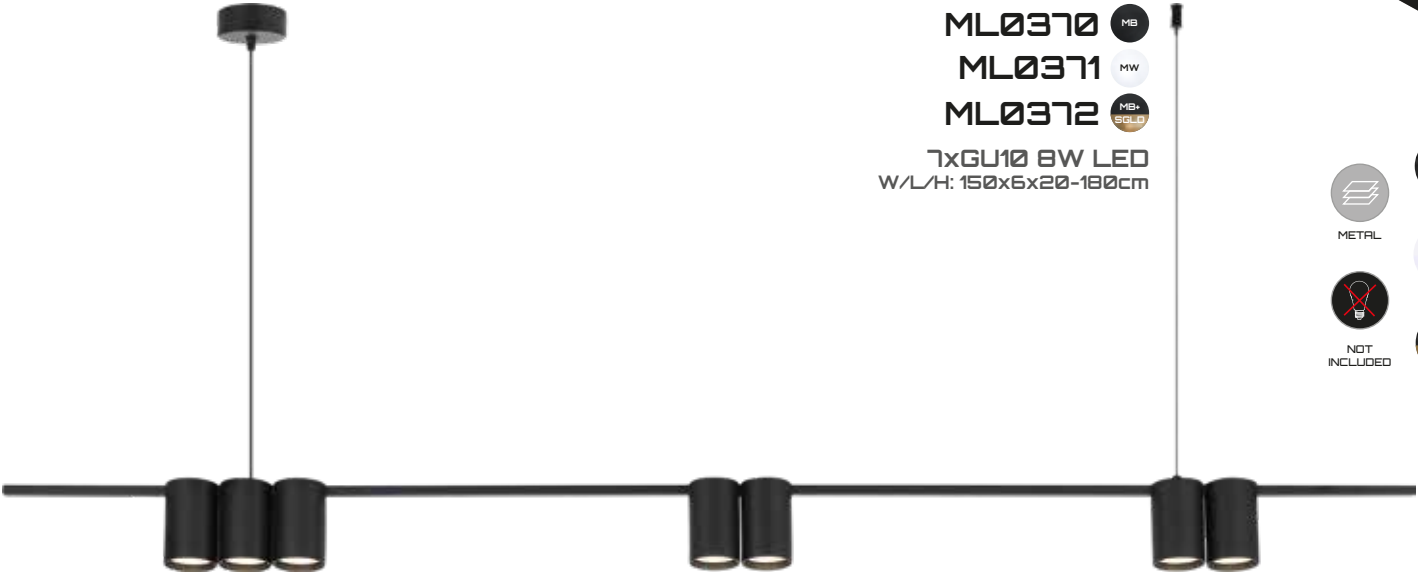

GENESIS

ML0370
ML0371
ML0372
7xGU10 8W LED
W/L/H: 150x6x20-180cm

METAL

NOT INCLUDED