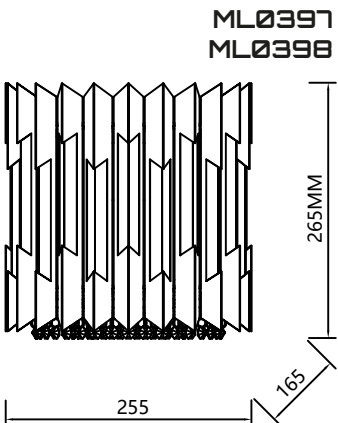

RITZ

MARGOT

DONNA

AURELIA