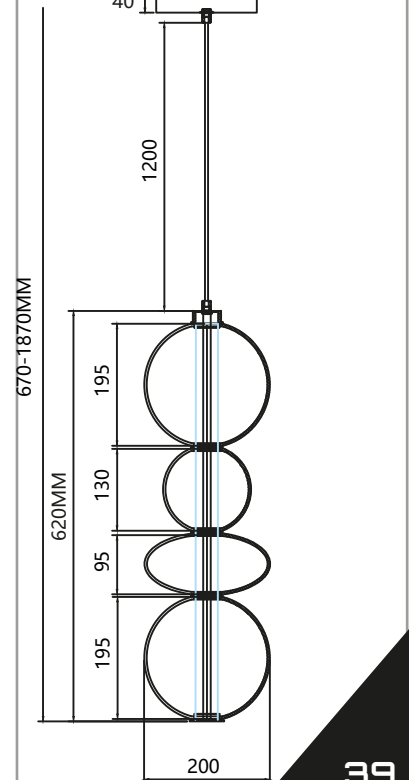

ML0344
ML0345