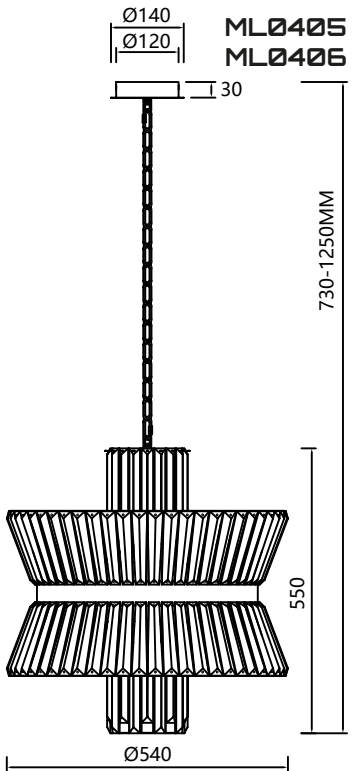

RITZ

MARGOT

DONNA

AURELIA