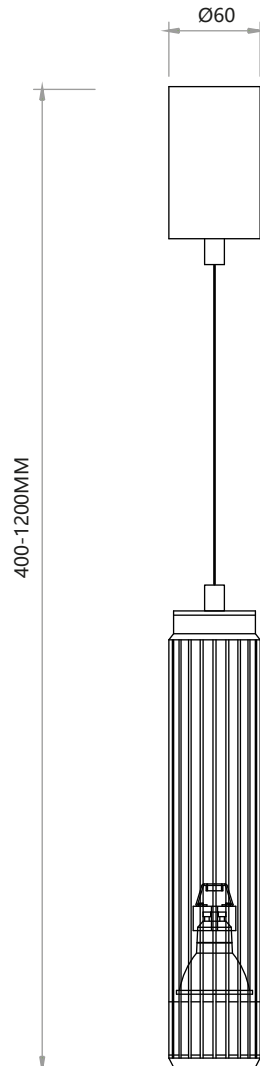

VERTICAL

ML0298 / ML0308