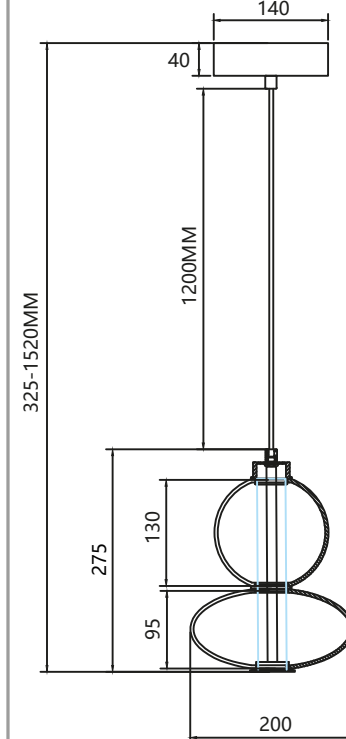

ML0344
ML0345