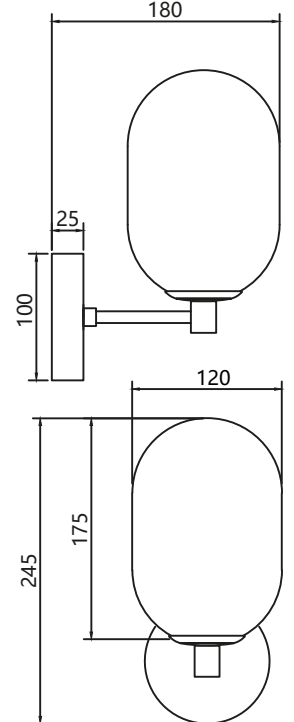

ALIAS

ML0319 / ML0324