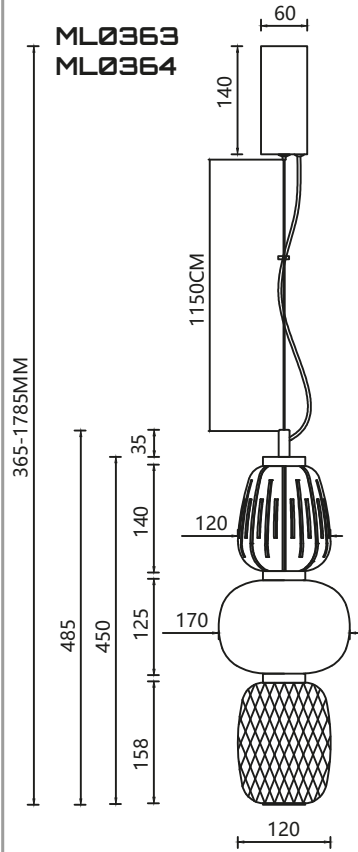

CROWN

CARO

DAPHNE

ML0344
ML0345

ML0344
ML0345