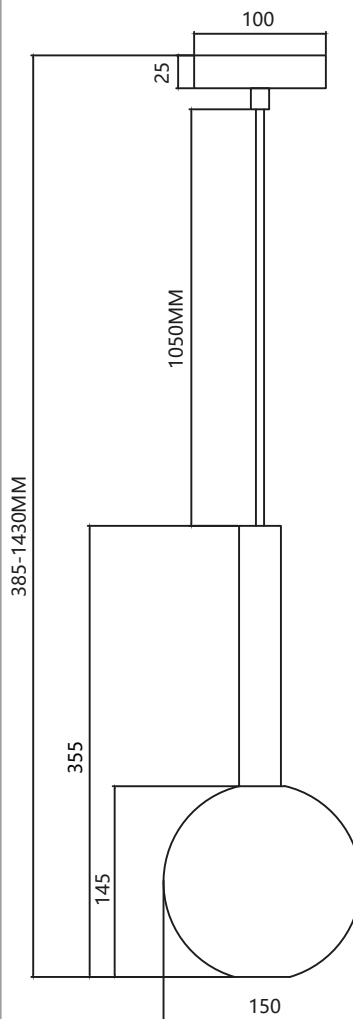

NIKO

ML0330 / ML0331