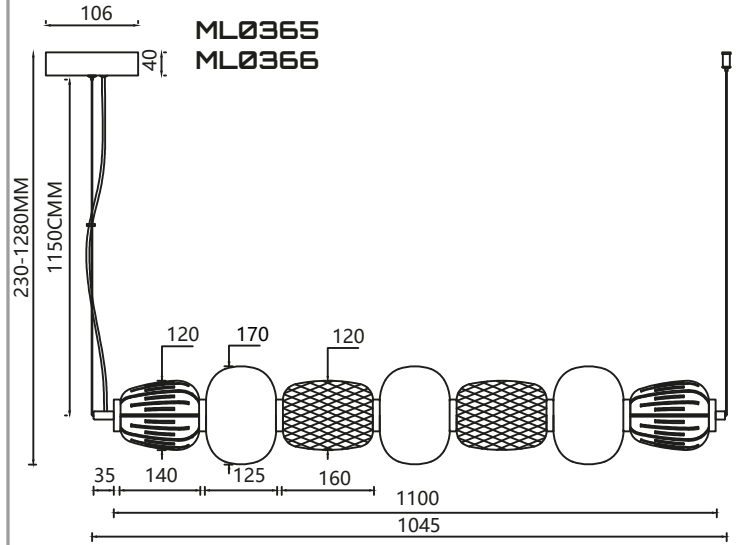

CROWN

CARO

DAPHNE

ML0344
ML0345

ML0344
ML0345