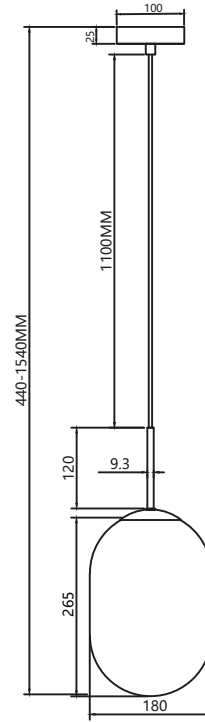

ALIAS

ML0318 / ML0323