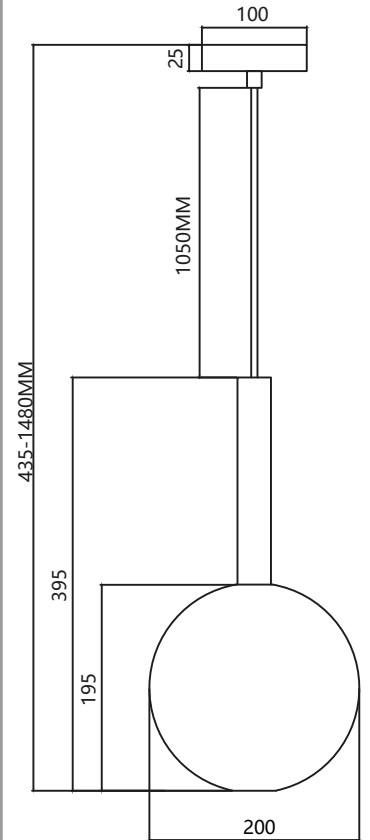

NIKO

ML0329 / ML0328