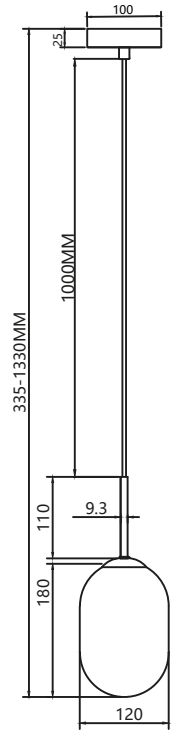

ALIAS

ML0317 / ML0322