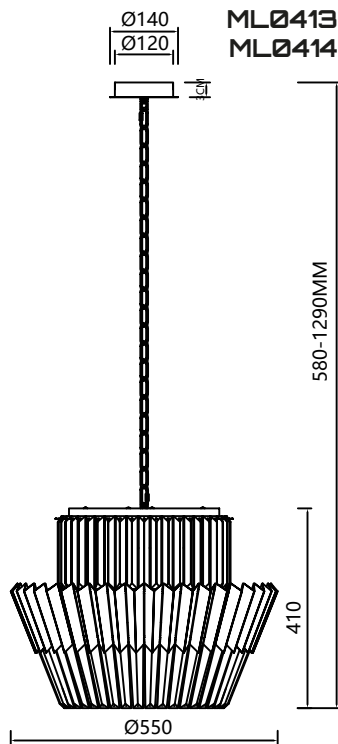

RITZ

MARGOT

DONNA

AURELIA