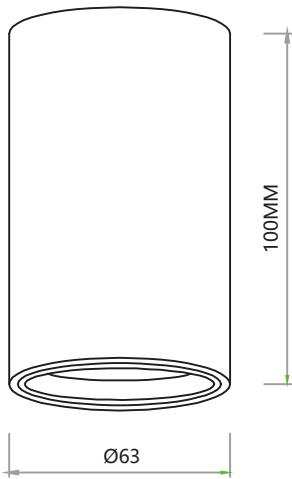

GENESIS

ML0381 / ML0382 /
ML0383