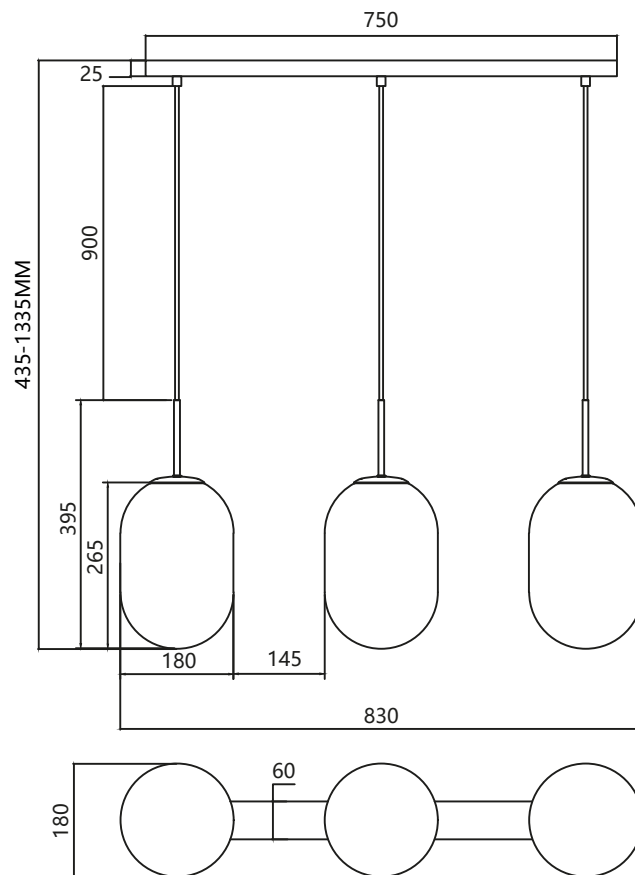

ALIAS

ML0316 / ML0321