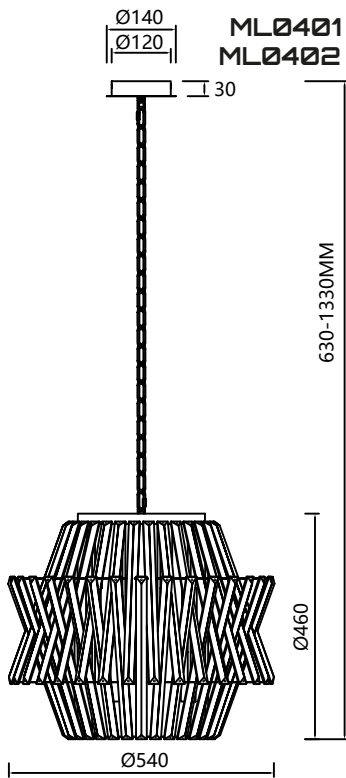

CROWN

CARO

DAPHNE

ML0344
ML0345

ML0344
ML0345