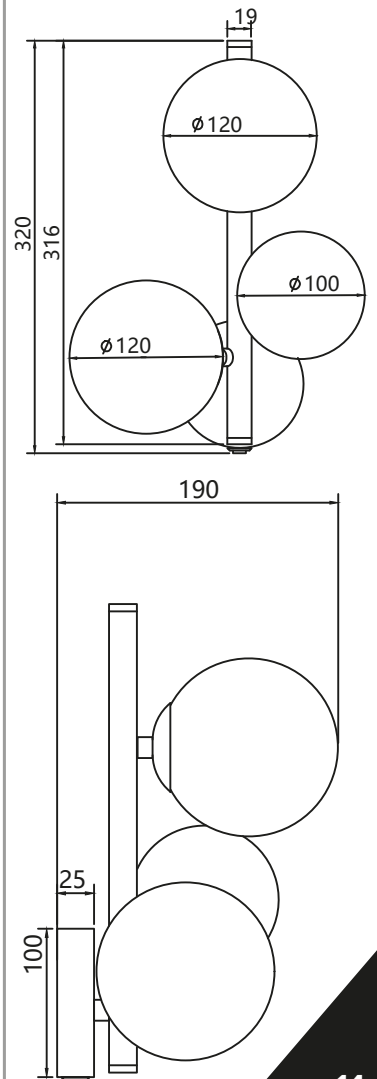

MILA

ML0329 / ML0328