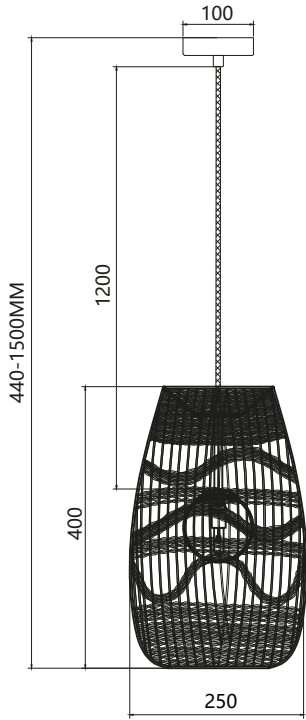

ARONA

ML0352 / ML0354