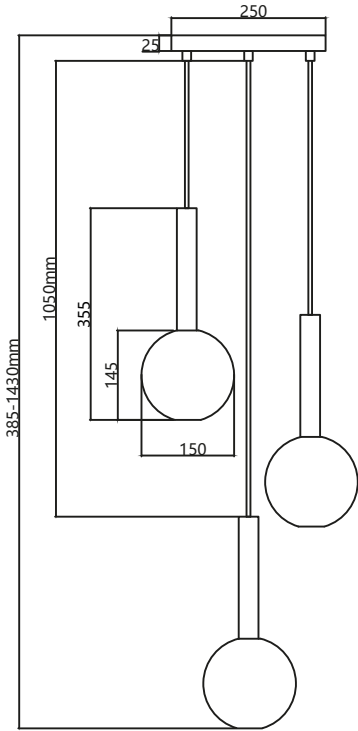

NIKO

ML0332 / ML0333