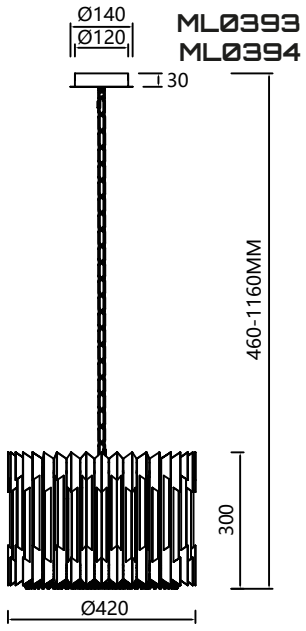

RITZ

MARGOT

DONNA

AURELIA