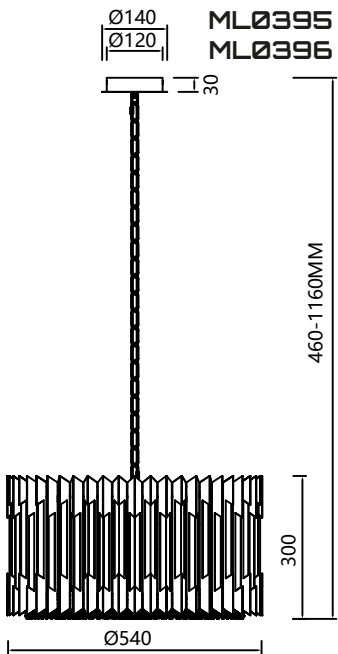

RITZ

MARGOT

DONNA

AURELIA