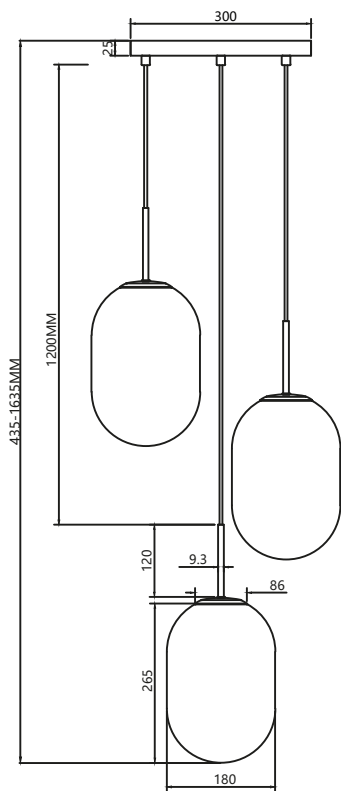

ALIAS

ML0315 / ML0320