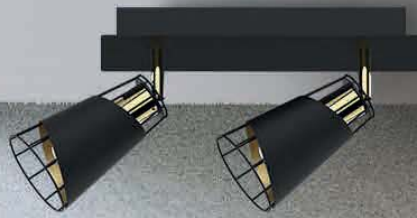

RECOMMENDED

EKZF990

E14

RICK