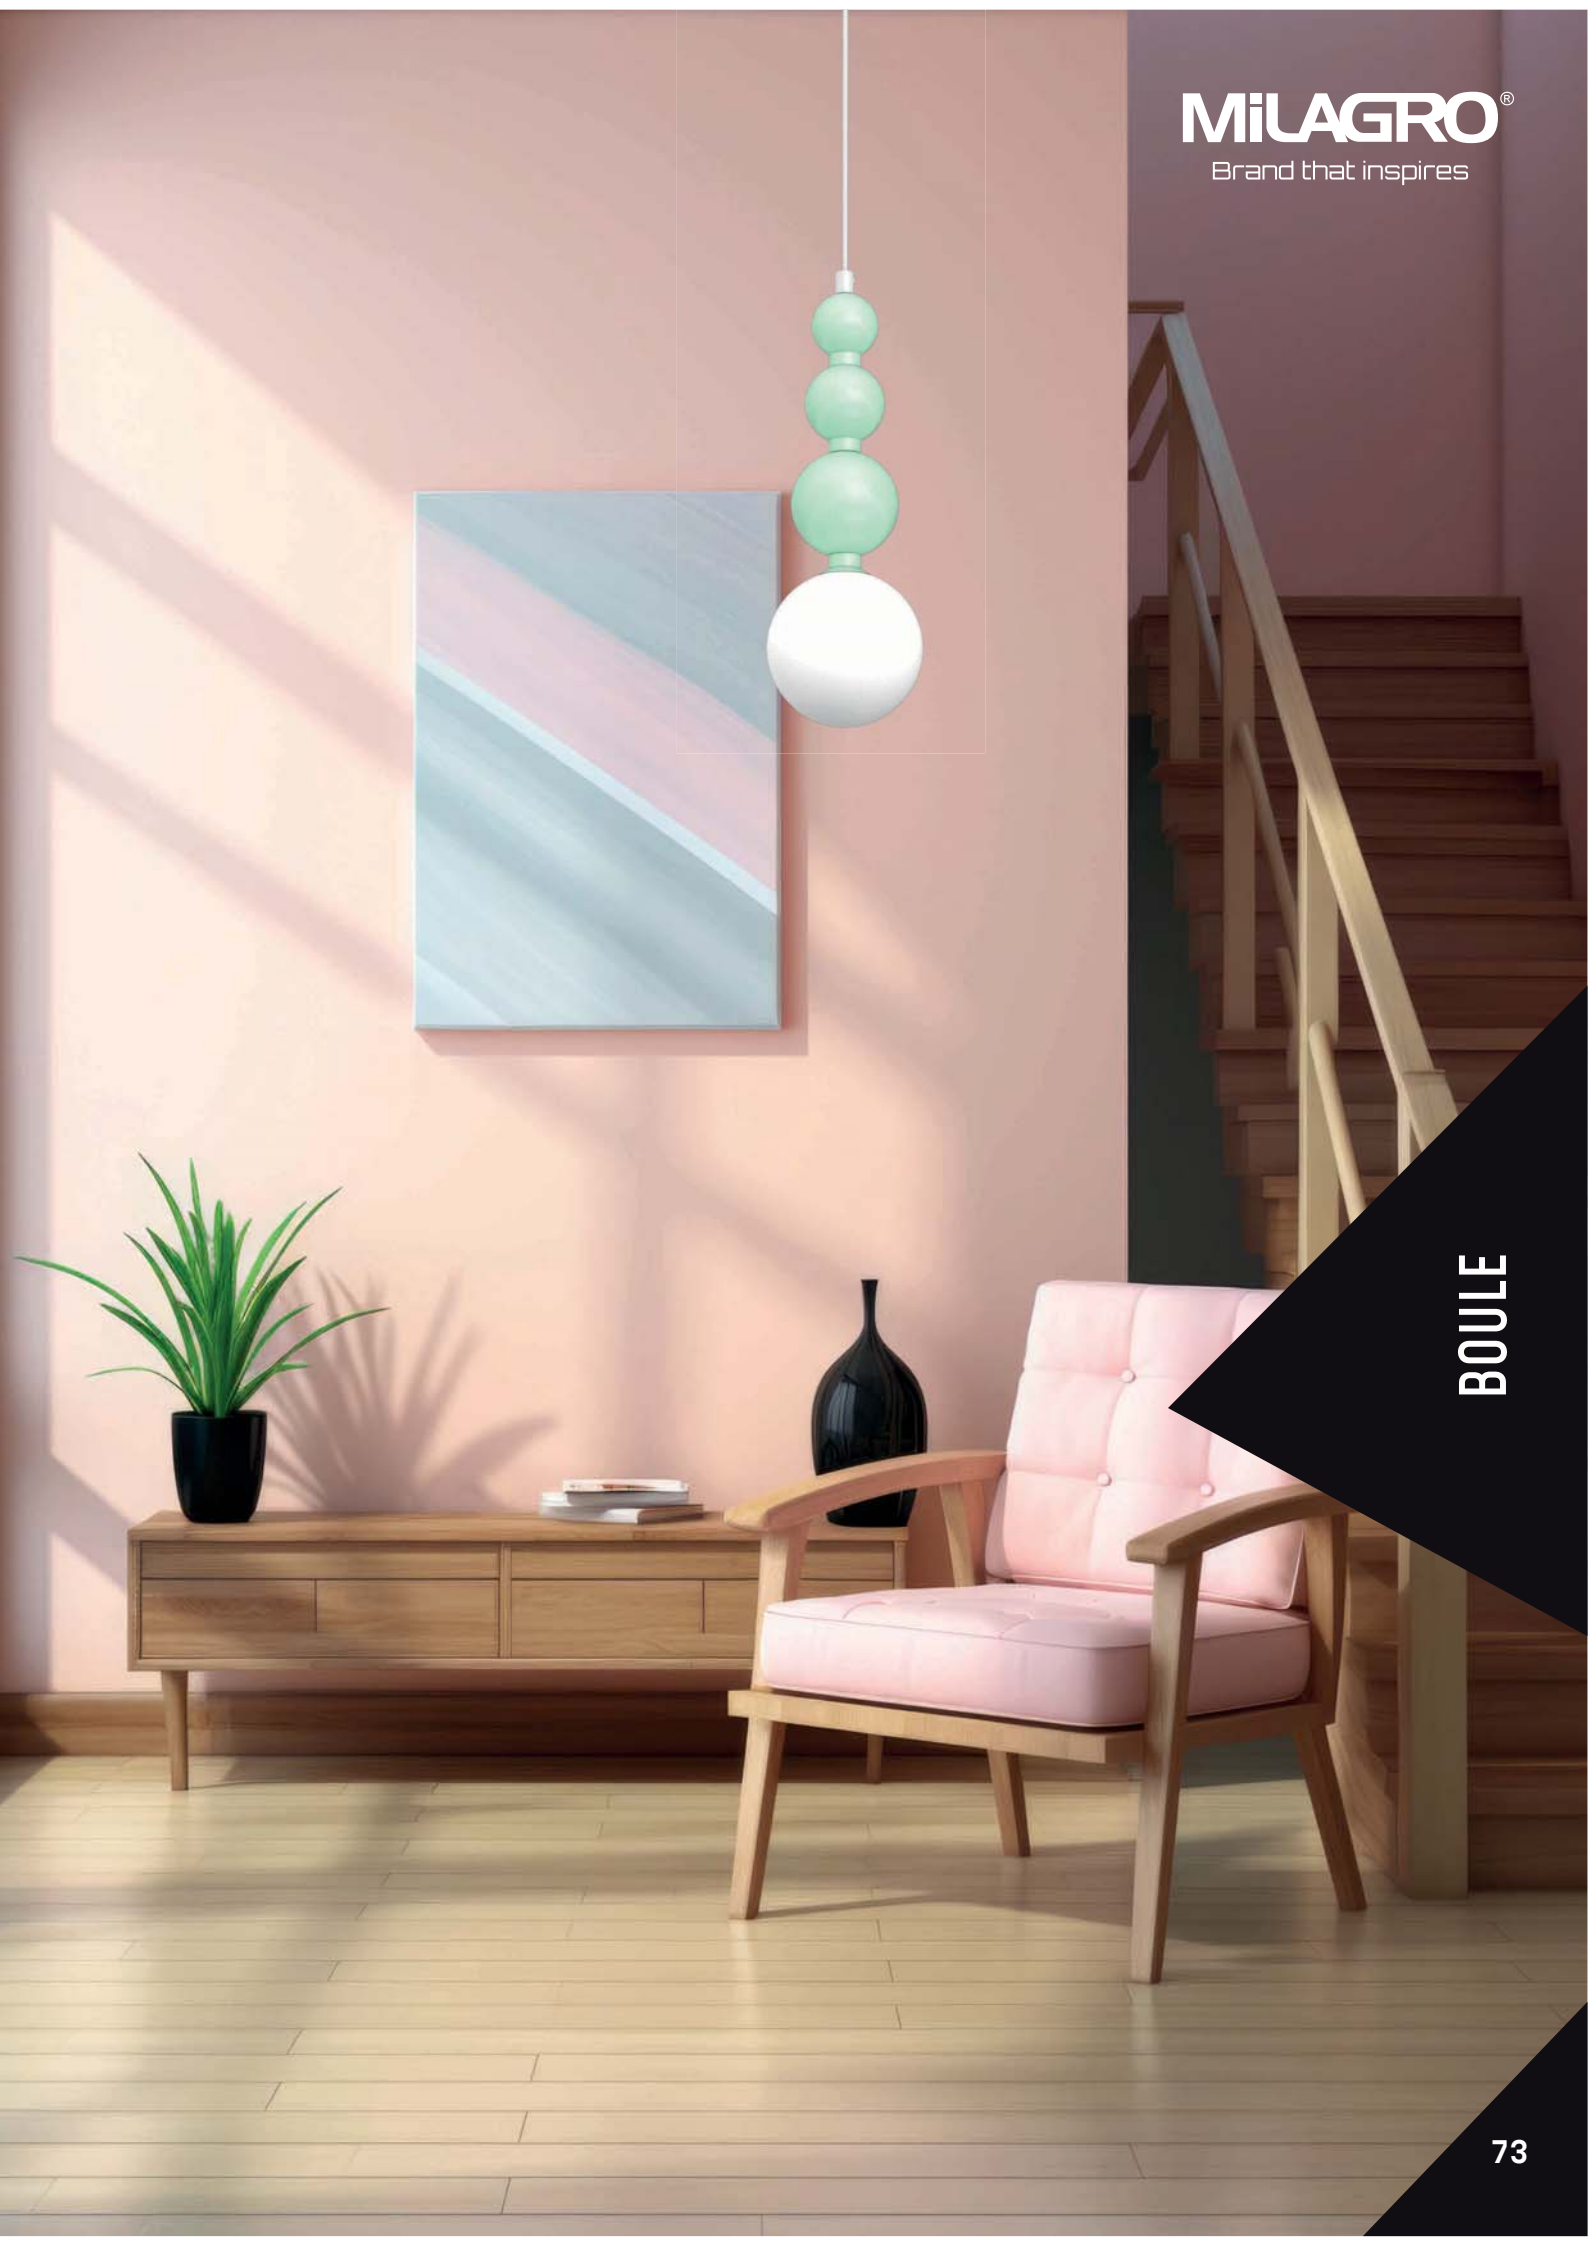

MM MLP1028

MP MLP1026

MB+
SGLO MLP0975

1xG9 max 8W LED
W/L/H: 12/12/40-100cm

MB+
SGLO MLP0976

3xG9 max 8W LED
W/L/H: 12/12/40-100cm

NOT INCLUDED

METAL + GLASS