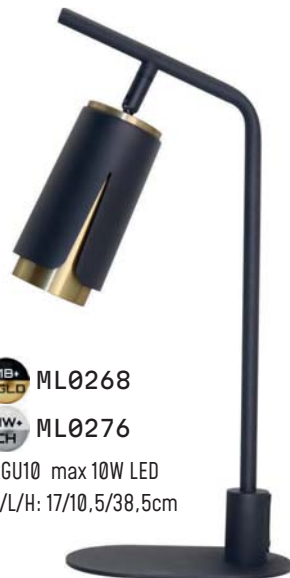

EKZA8718
GU10

FLOWER

MB+SGLD ML0267

MW+CH ML0275

1xGU10 max 10W LED
W/L/H: 7/7/35-120cm

MB+SGLD ML0262

MW+CH ML0270

1xGU10 max 10W LED
W/L/H: 7/7/13cm