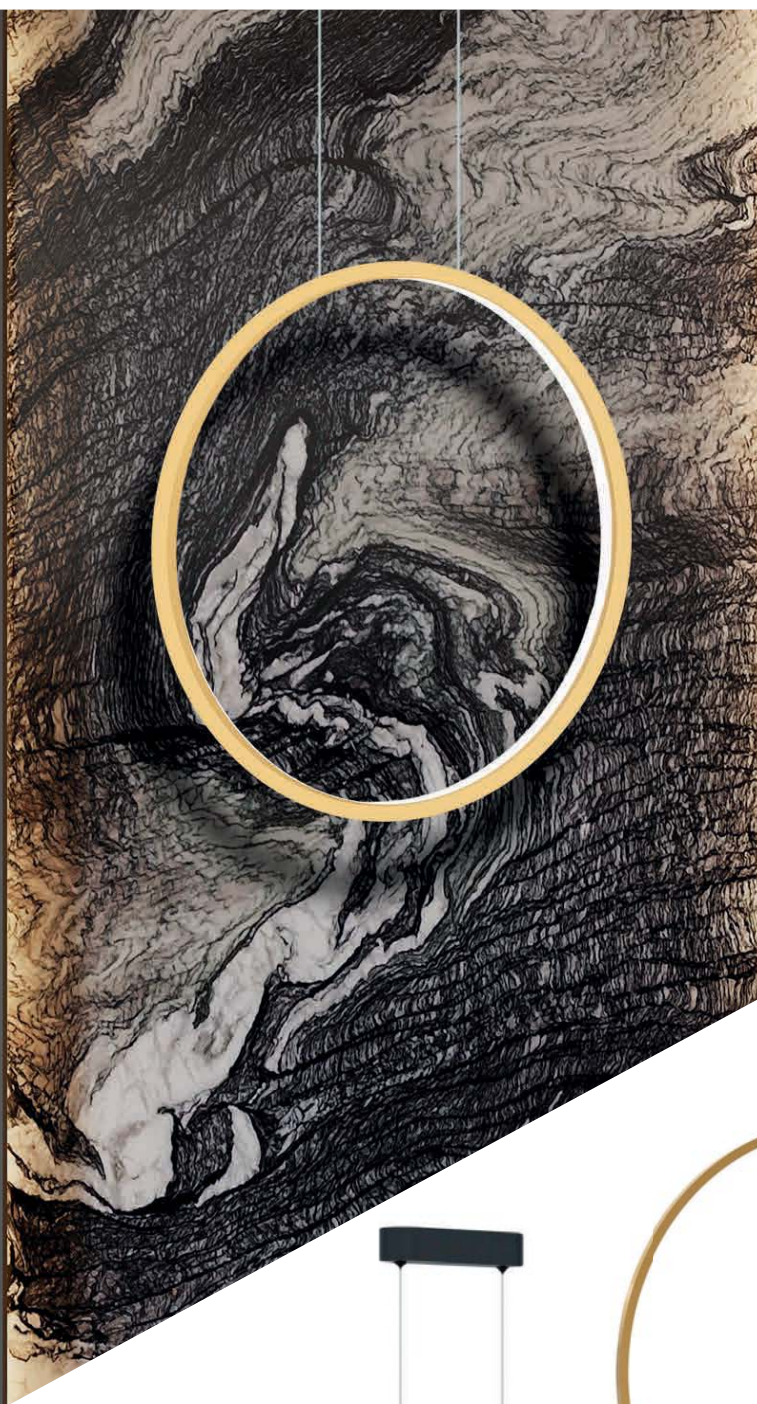

METAL + ARTIFICIAL MATERIAL

LED REPLACEABLE

SATURNO

MB ML8850
4000K

MGLD ML8851
4000K

25W LED
W/L/H: 50/15/50cm

ME ML8854
4000K

MGLD ML8855
4000K