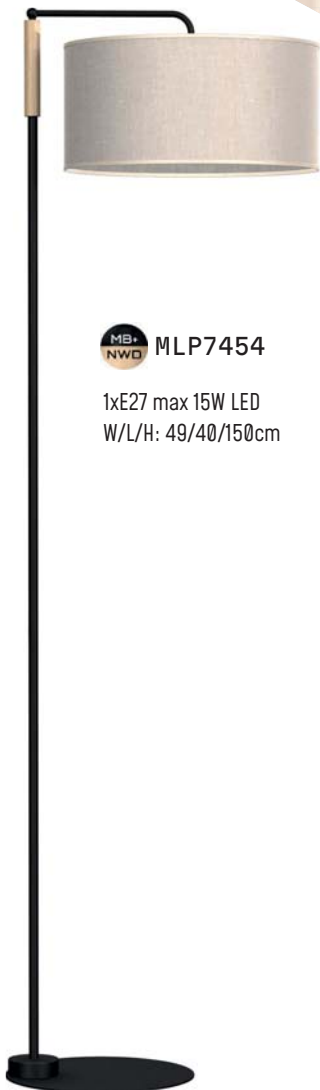

RECOMMENDED

EKZA1441

E27

ATLANTA

MLP7454

1xE27 max 15W LED
W/L/H: 49/40/150cm