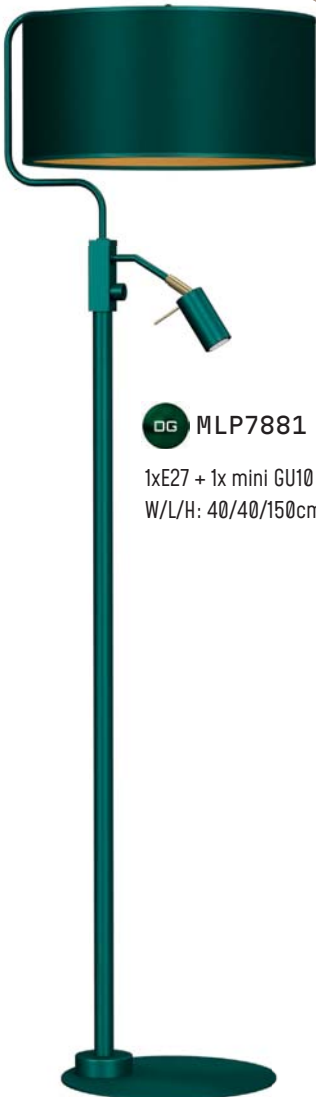

2xE27 max 15W LED
W/L/H: 40/40/13cm

RECOMMENDED

EKZA7793

E27

VERDE

MLP7881

1xE27 + 1x mini GU10 max 15W LED
W/L/H: 40/40/150cm

MLP7879