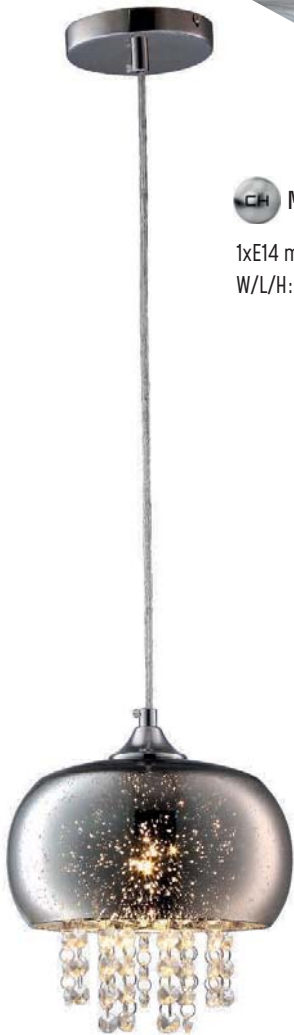

3xE14 max 10W LED
W/L/H: 39/39/50-90cm

NOT INCLUDED

METAL + GLASS + CRYSTAL

EKZF0964

E14

RECOMMENDED

CH ML3789

1xE14 max 10W LED
W/L/H: 21/21/50-90cm

CH ML3786

1xE14 max 10W LED
W/L/H: 21/23/28cm

METAL + GLASS + CRYSTAL

NOT INCLUDED

STARLIGHT

RECOMMENDED

EKZF0964

E14