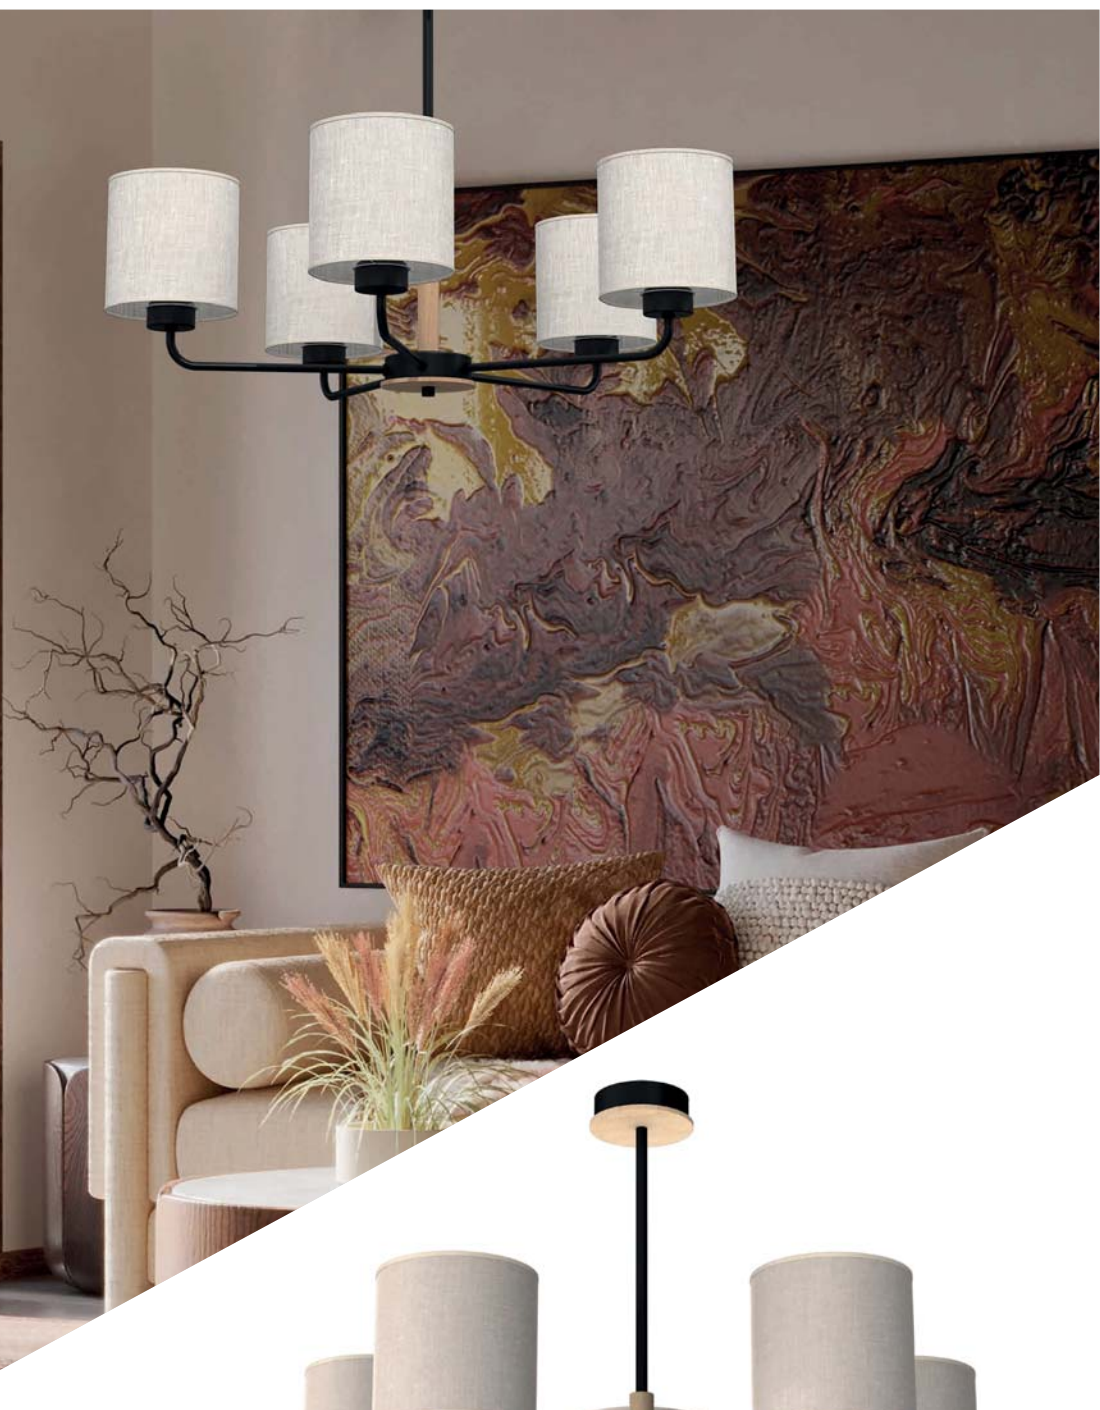

RECOMMENDED

EKZA1441

E27

ATLANTA

**MB+
NWD** MLP7451

3xE27 max 15W LED
W/L/H: 70/70/52cm