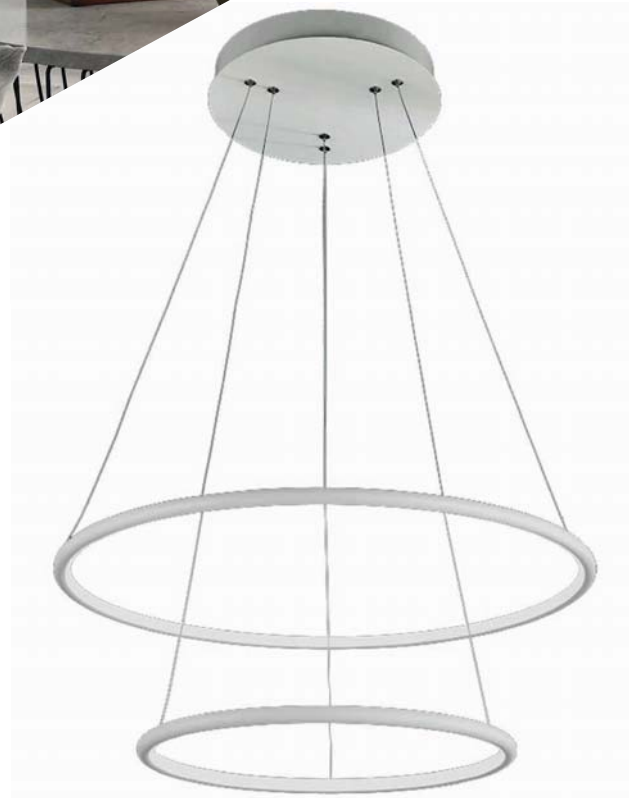

MB ML508
3000K

MW ML502
3000K

53W LED
W/L/H: 60/60/50-90cm

LED REPLACEABLE

METAL + ARTIFICIAL MATERIAL