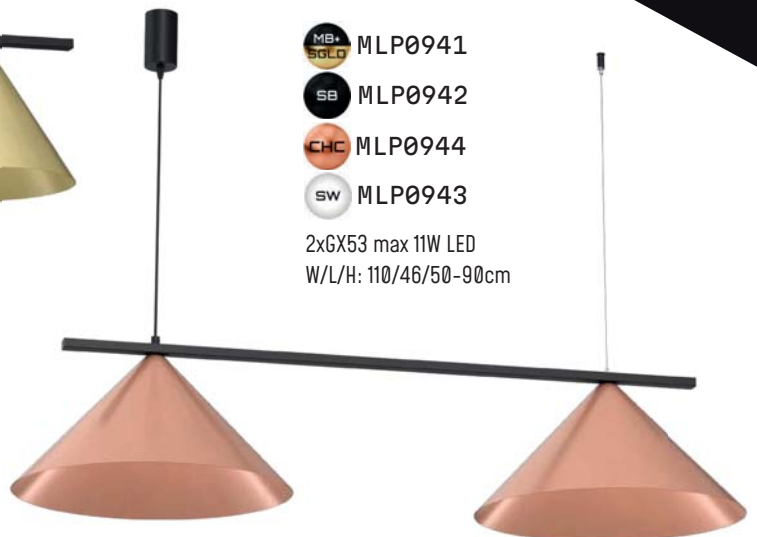

- MLP0956
- MLP0955
- MLP0951
- MLP0952
- MLP0954
- MLP0953

1xGX53 max 11W LED
W/L/H: 46/46/35-100cm

- MLP0950
- MLP0949
- MLP0945
- MLP0946
- MLP0948
- MLP0947

1xGX53 max 11W LED
W/L/H: 60/60/30-100cm

NOT INCLUDED

METAL

RECOMMENDED

EKZA1395
GX53

**MB+
SOLD** MLP0937

SB MLP0938

CHC MLP0940

SW MLP0939

3xGX53 max 11W LED
W/L/H: 110/32/40-90cm

**MB+
SOLD** MLP0941

SB MLP0942

CHC MLP0944

SW MLP0943

2xGX53 max 11W LED
W/L/H: 110/46/50-90cm

CAPITAL

METAL

NOT INCLUDED