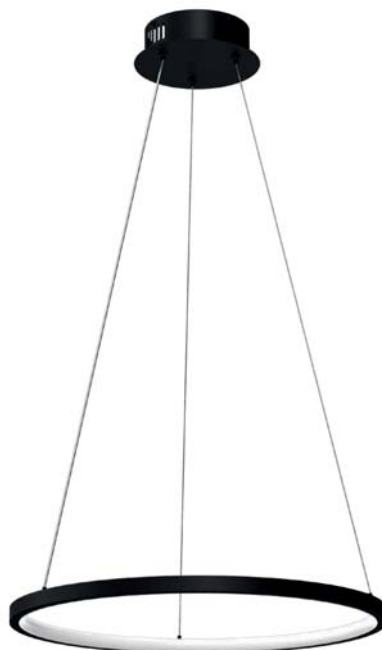

LED REPLACEABLE

METAL + ARTIFICIAL MATERIAL