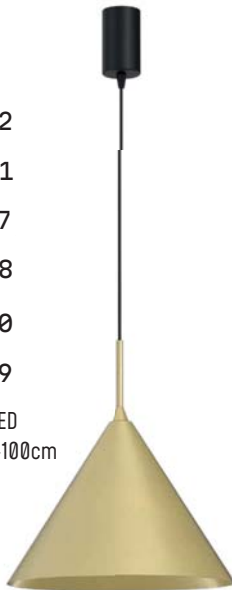

RECOMMENDED

EKZA1395

GX53

CAPITAL

- MLP0968
- MLP0967
- MLP0963
- MLP0964
- MLP0966
- MLP0965

1xGX53 max 11W LED
W/L/H: 17/17/30-100cm

- MLP0962
- MLP0961
- MLP0957
- MLP0958
- MLP0960
- MLP0959

1xGX53 max 11W LED
W/L/H: 32/32/35-100cm