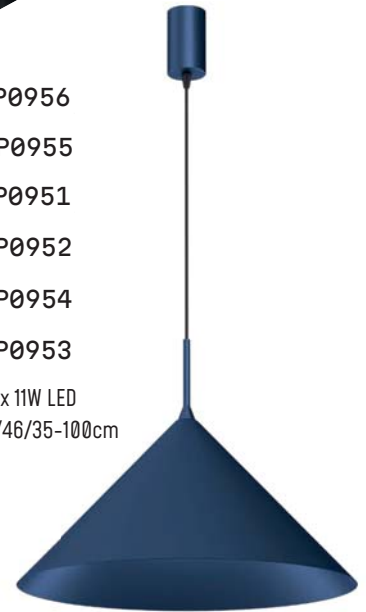

- MLP0956
- MLP0955
- MLP0951
- MLP0952
- MLP0954
- MLP0953

1xGX53 max 11W LED
W/L/H: 46/46/35-100cm