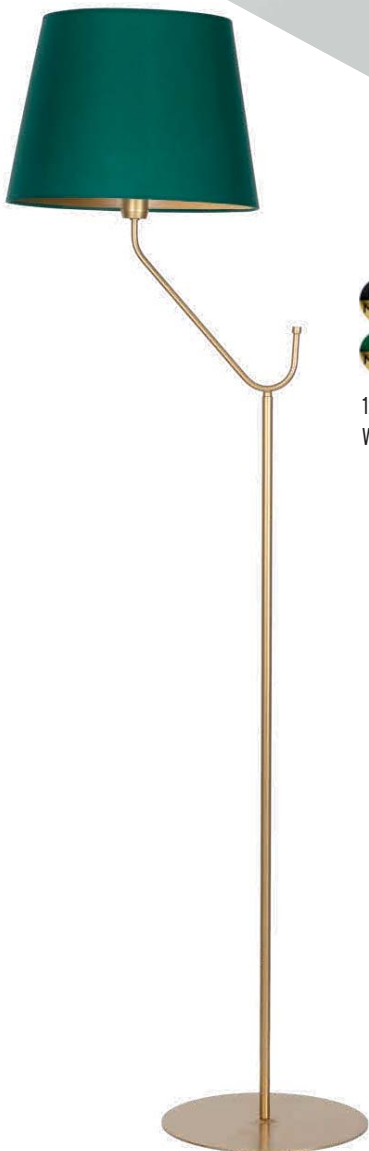

RECOMMENDED

EKZA1441

E27

MB+
MGLD MLP4915

DG+
MGLD MLP4910

1xE27 max 15W LED
W/L/H: 37/37/170cm