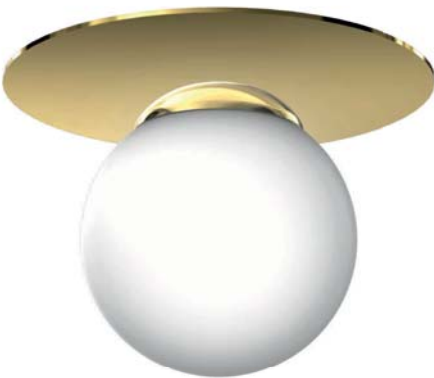

PLATO

MGLD MLP7968

1xE14 max 10W LED
W/L/H: 22/22/21cm