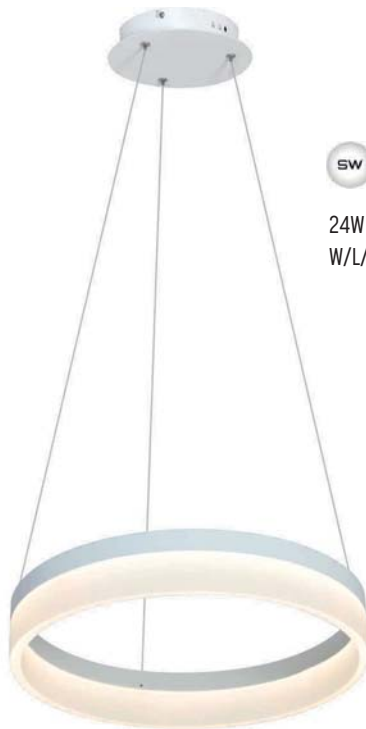

RING

METAL + ACRYLIC

LED REPLACEABLE