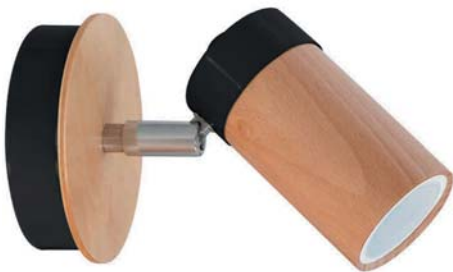

NWD MLP568
3000K
18W LED
W/L/H: 90/9/30-90cm

NWD MLP567
3000K
12W LED
W/L/H: 60/9/30-90cm

TIMBER

RECOMMENDED

EKZA8718
GU10

BARON

MB+DNWD MLP9015
MW+NWD MLP9009
3xGU10 max 10W LED
W/L/H: 70/11/18cm

MB+DNWD MLP9013
MW+NWD MLP9007
1xGU10 max 10W LED
W/L/H: 15/15/18cm