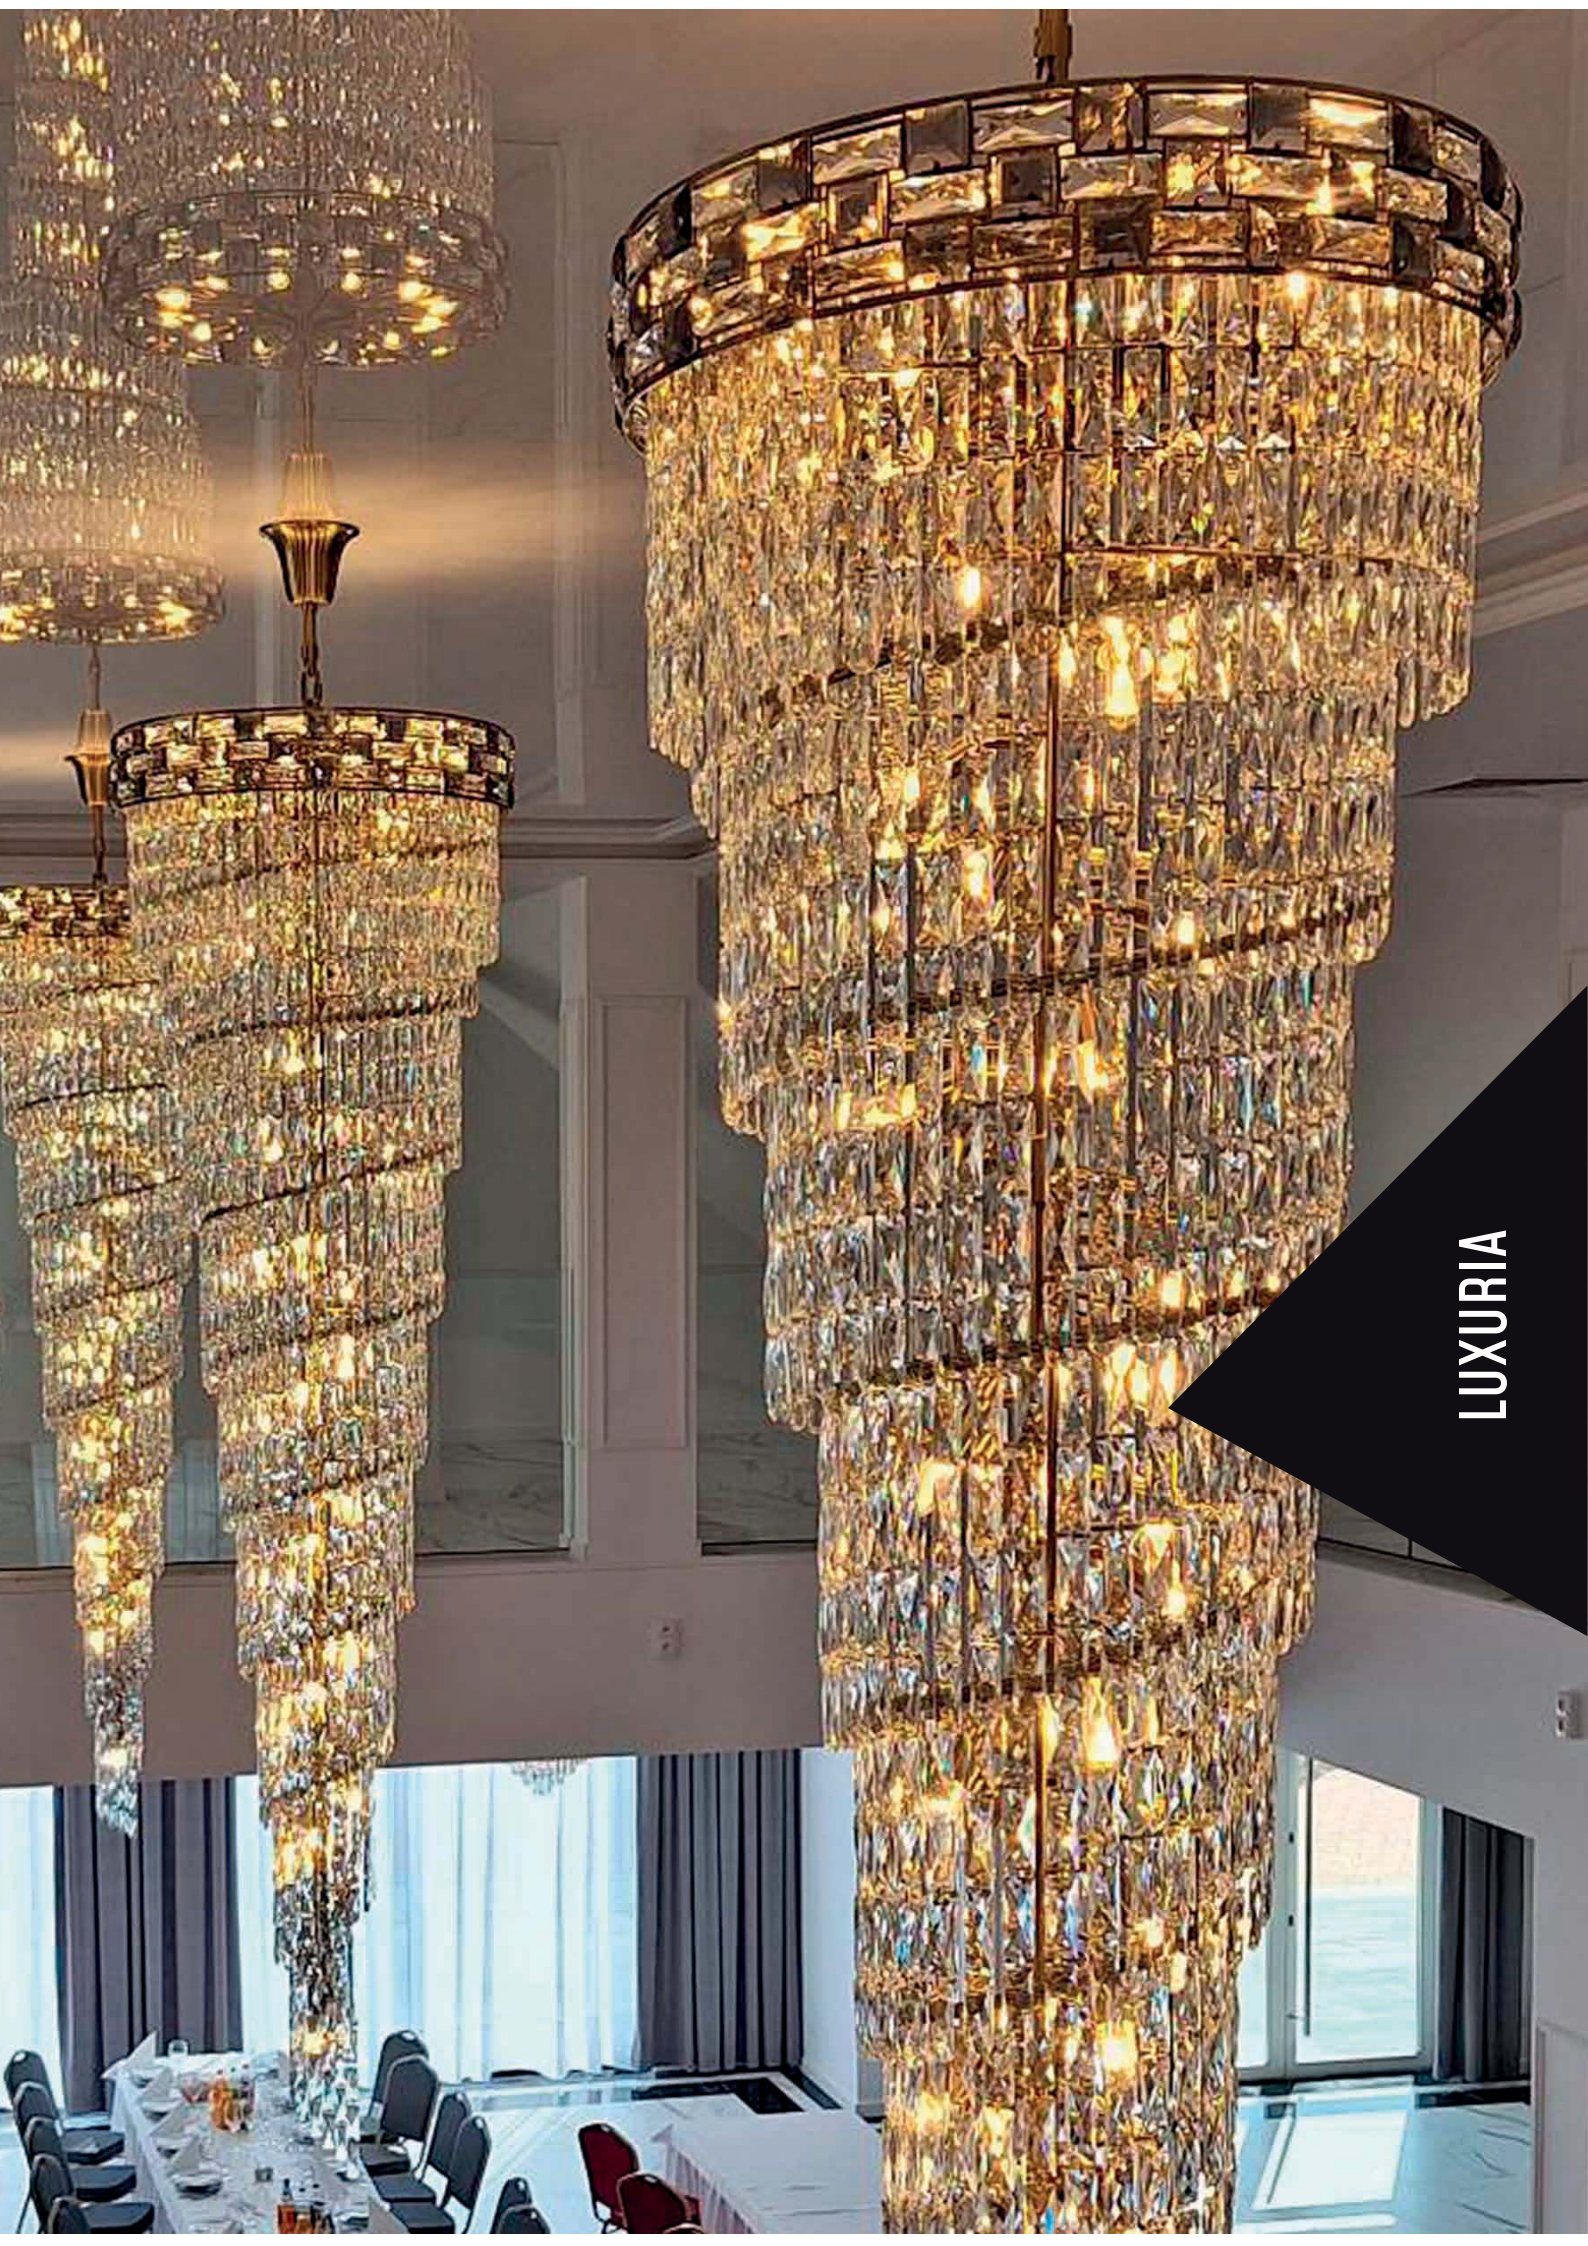

MGLD ML0401

12xE14 max 10W LED

W/L/H: 54/54/60-120cm

NOT INCLUDED

METAL + CRYSTAL

LUXURIA

RECOMMENDED

EKZA7697