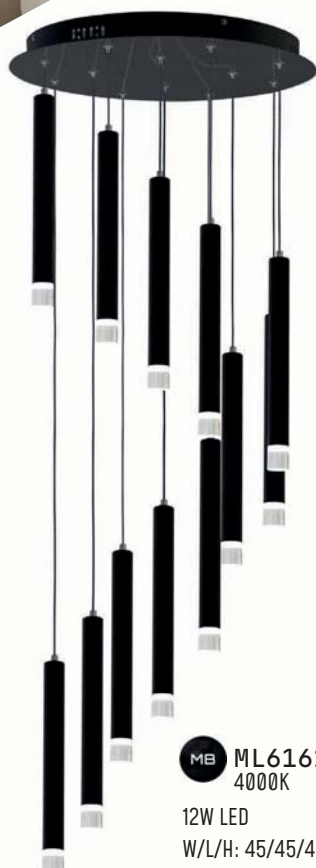

MB ML6161
4000K
12W LED
W/L/H: 45/45/40-200cm