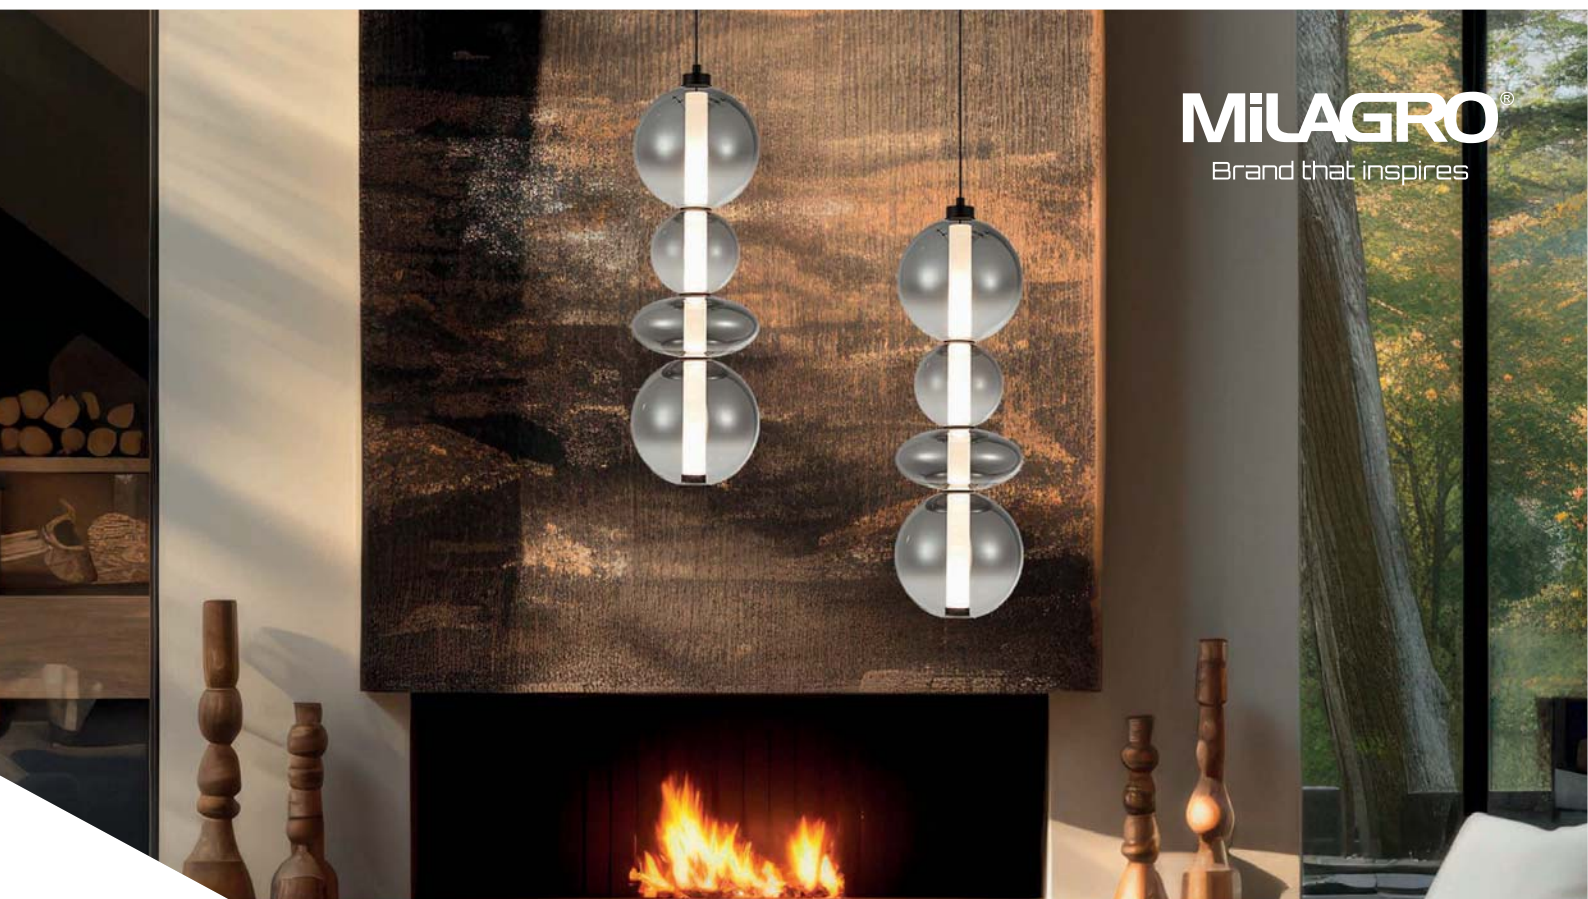

LED REPLACEABLE

METAL + GLASS

CH ML0347
3000K
GGLD ML0346
3000K

36W LED
W/L/H: 20/20/75-185cm

CH ML0344
3000K
GGLD ML0345
3000K

12W LED
W/L/H: 20/20/43-153cm

CH ML0348
3000K
GGLD ML0349
3000K

40W LED
W/L/H: 117,5/20/30-130cm