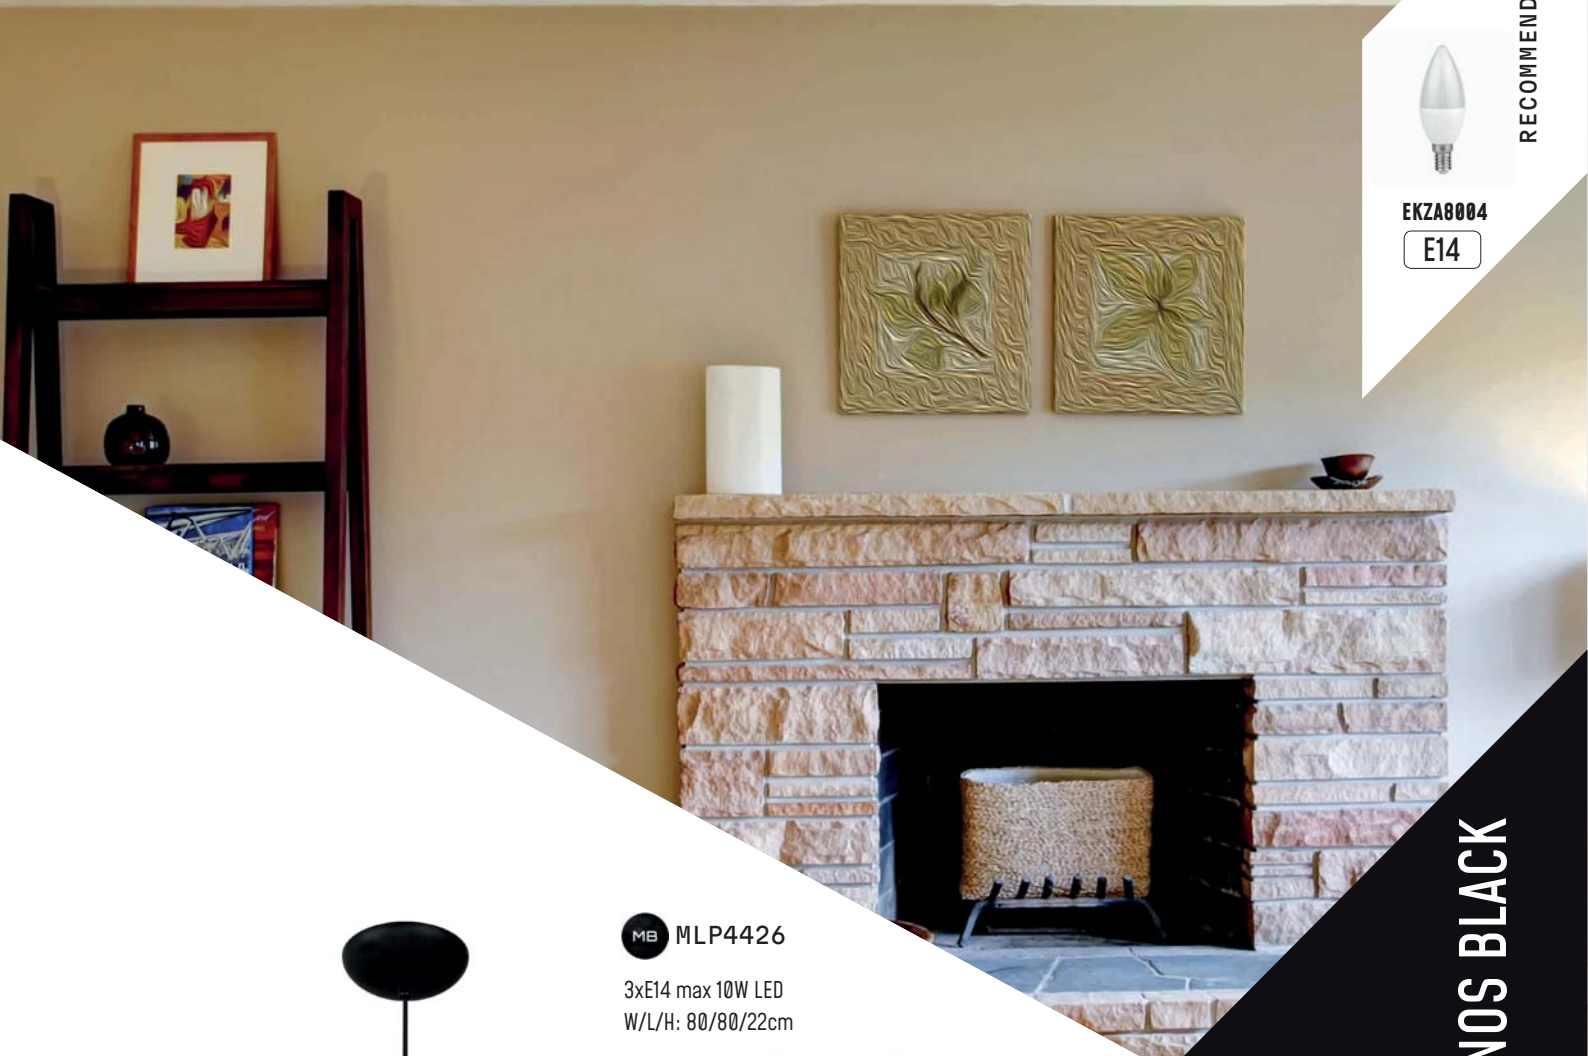

EKZA8004

E14

RECOMMENDED

KRONOS BLACK