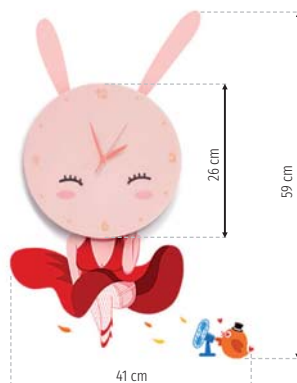

ML148
0,6W LED
W/L/H: 26/5cm