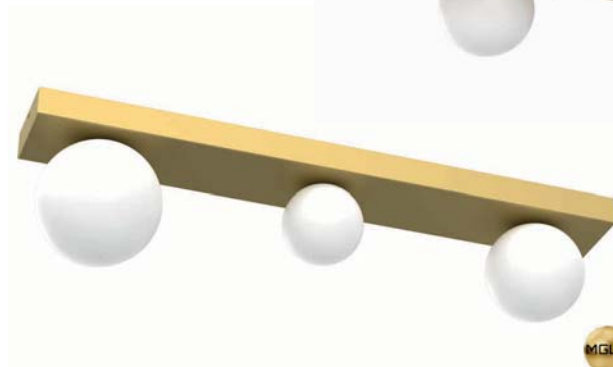

MGLD MLP8396

SB MLP8391

4xG9 max 8W LED
W/L/H: 60/30/15cm

MGLD MLP8397

SB MLP8392

3xG9 max 8W LED
W/L/H: 60/15/15cm