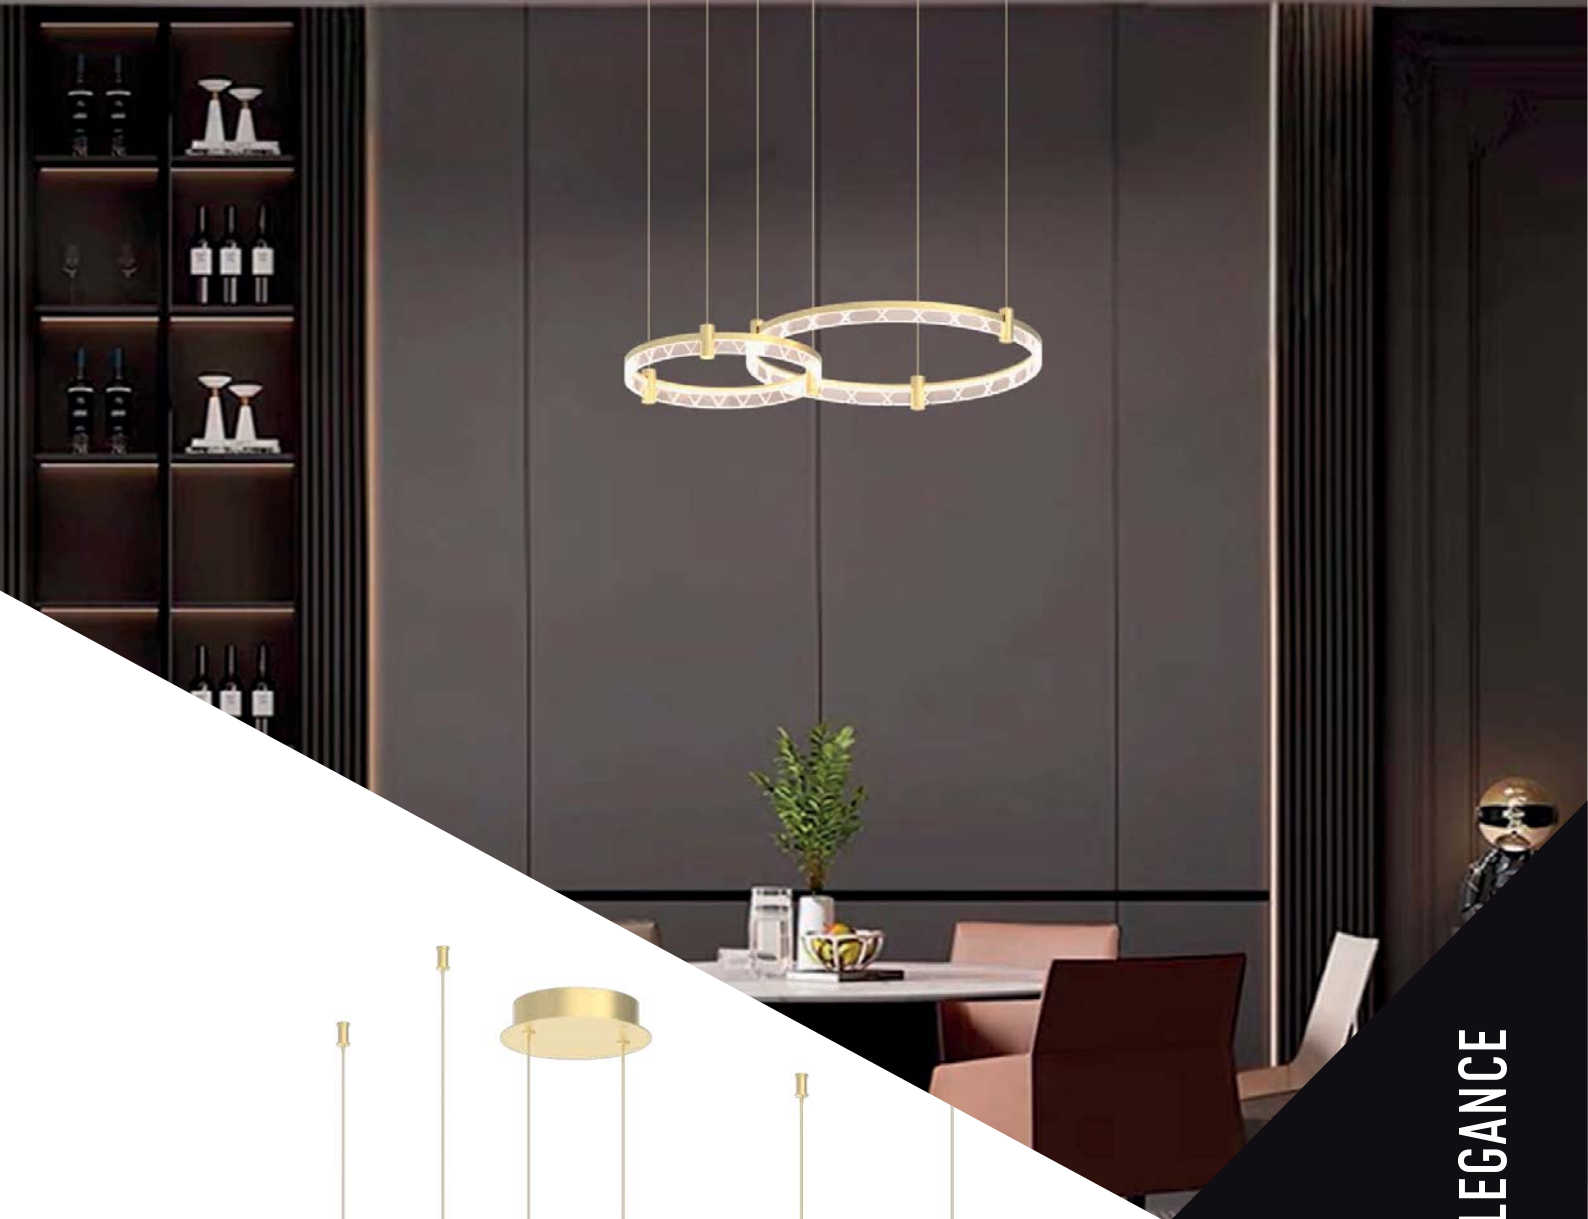

6W LED
W/L/H: 15/15/10,5cm

LED REPLACEABLE

METAL + ARTIFICIAL MATERIAL

MILAGRO®

Brand that inspires

ML0997
4000K

43W LED

W/L/H: 60+40/20-100cm

ELEGANCE

METAL + ARTIFICIAL MATERIAL

LED REPLACEABLE

235

PRECIOSA

ML1000
4000K
72W LED
W/L/H: 60/60/25-100cm

ML0999
4000K
43W LED
W/L/H: 60/60/30-100cm

ML0998
4000K
13W LED
W/L/H: 20/20/25-100cm