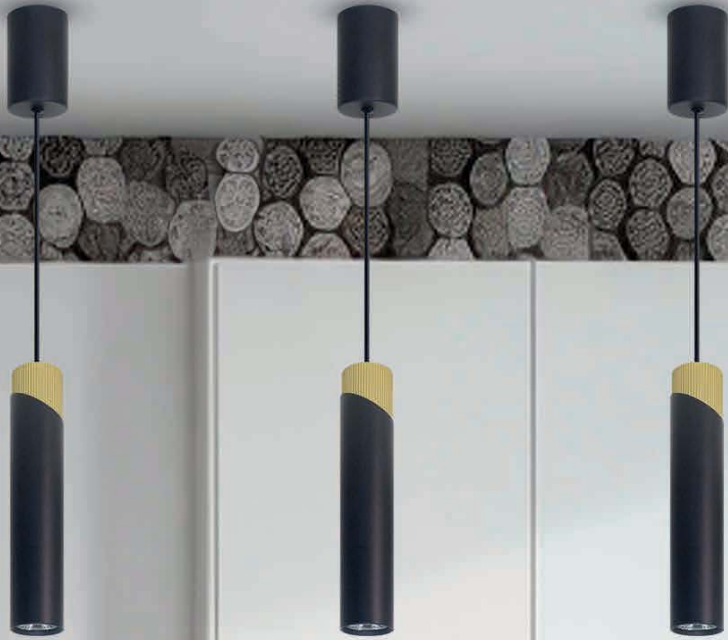

1xGU10 max 10W LED
W/L/H: 8/8/50-90cm

METAL

NOT INCLUDED

RECOMMENDED

EKZA8718

GU10

NEO

MB+ SGLD ML0284