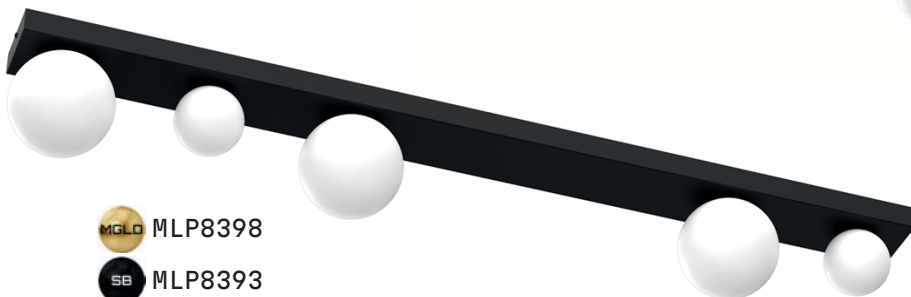

MGLD MLP8398

SB MLP8393

5xG9 max 8W LED
W/L/H: 60/12/15cm

NOT INCLUDED

METAL + GLASS