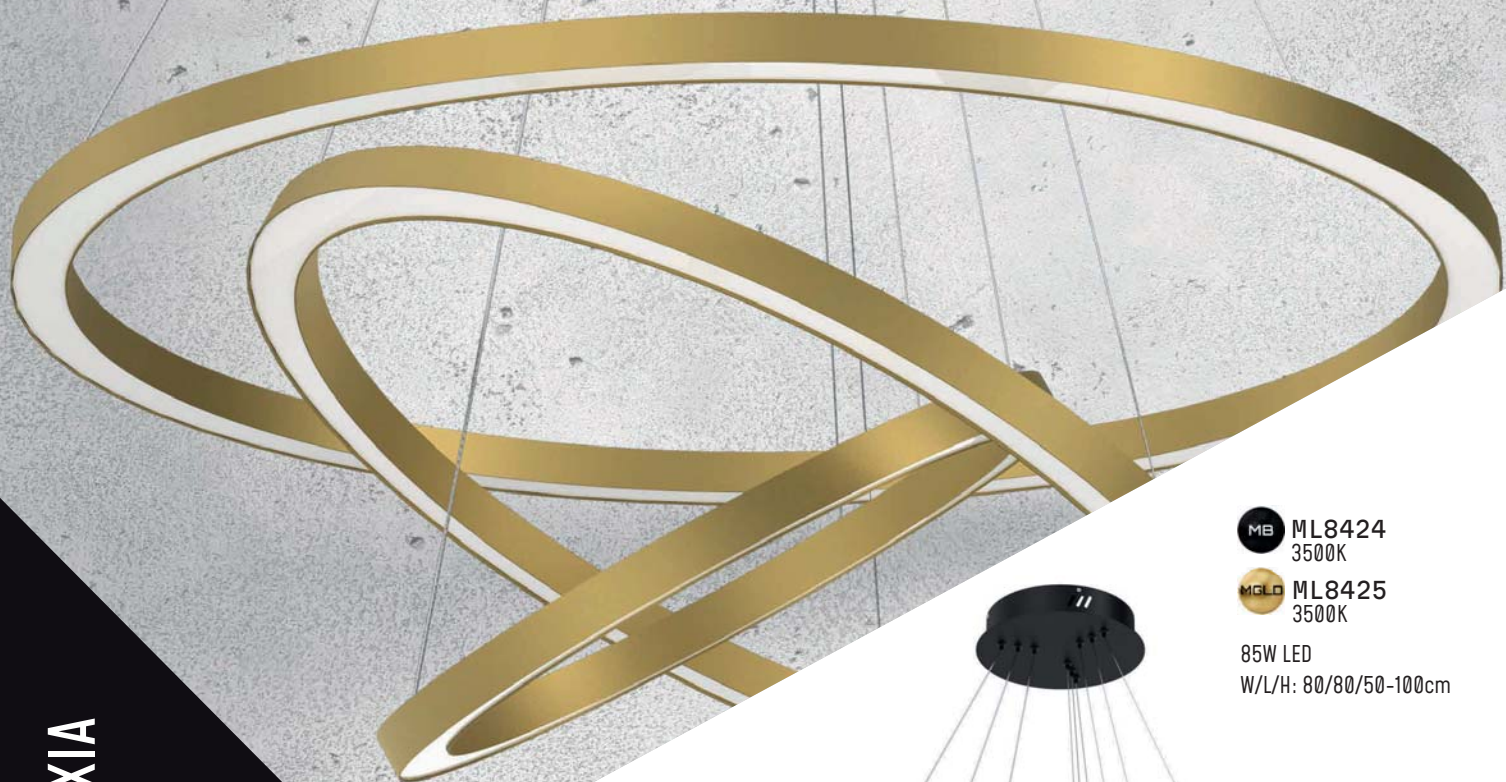

MB ML8424
3500K

MGLD ML8425
3500K

85W LED
W/L/H: 80/80/50-100cm