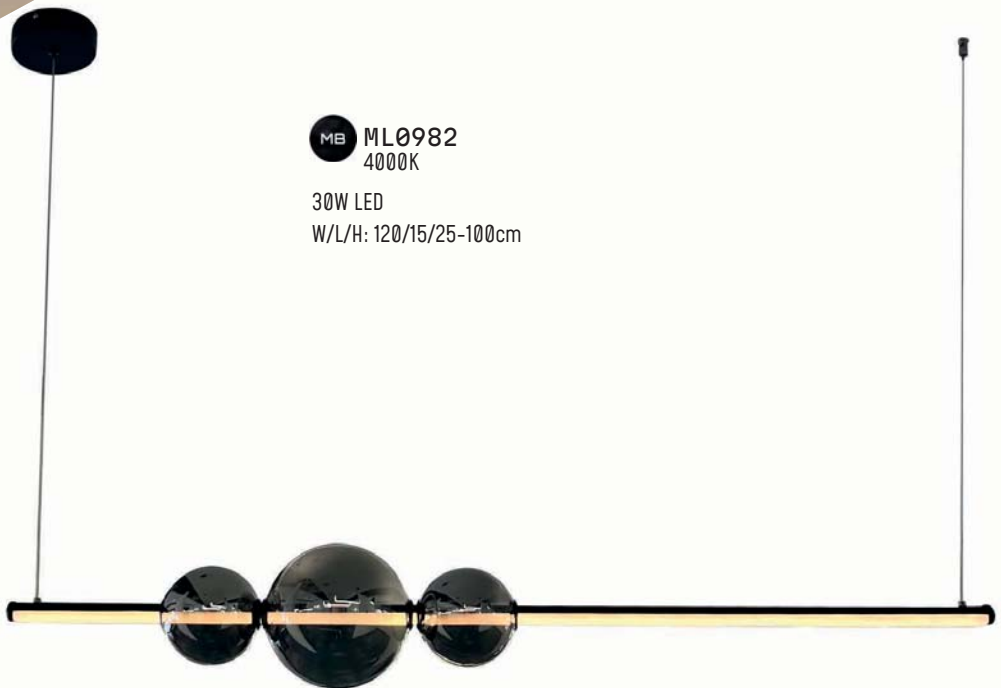

LED REPLACEABLE

METAL + GLASS

CH ML0347
3000K
GGLD ML0346
3000K

36W LED
W/L/H: 20/20/75-185cm

CH ML0344
3000K
GGLD ML0345
3000K

12W LED
W/L/H: 20/20/43-153cm

CH ML0348
3000K
GGLD ML0349
3000K

40W LED
W/L/H: 117,5/20/30-130cm

DAPHNE

METAL + GLASS

LED REPLACEABLE

KUGEL

MB ML0982
4000K

30W LED

W/L/H: 120/15/25-100cm

LED REPLACEABLE

METAL + GLASS

EKZF990

E14

RECOMMENDED

LUGANO

ML8816

ML8814

3xE14 max 10W LED
W/L/H: 60/15/50-100cm

ML8815

ML8813

1xE14 max 10W LED
W/L/H: 15/15/50-100cm

METAL + GLASS

NOT INCLUDED

RECOMMENDED

EKZF7808

E27