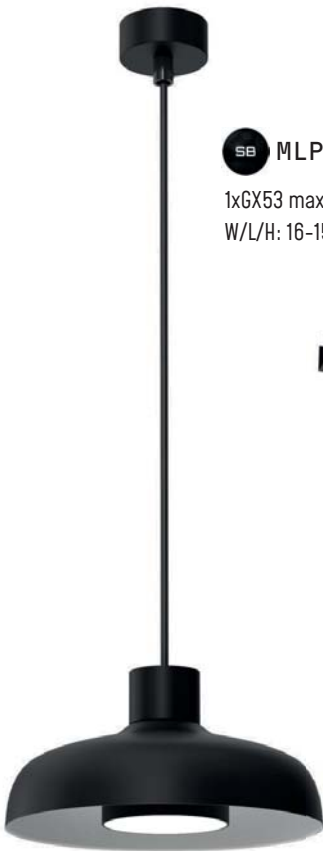

SB MLP8819

1xGX53 max 11W LED
W/L/H: 16-150/20/30-90cm