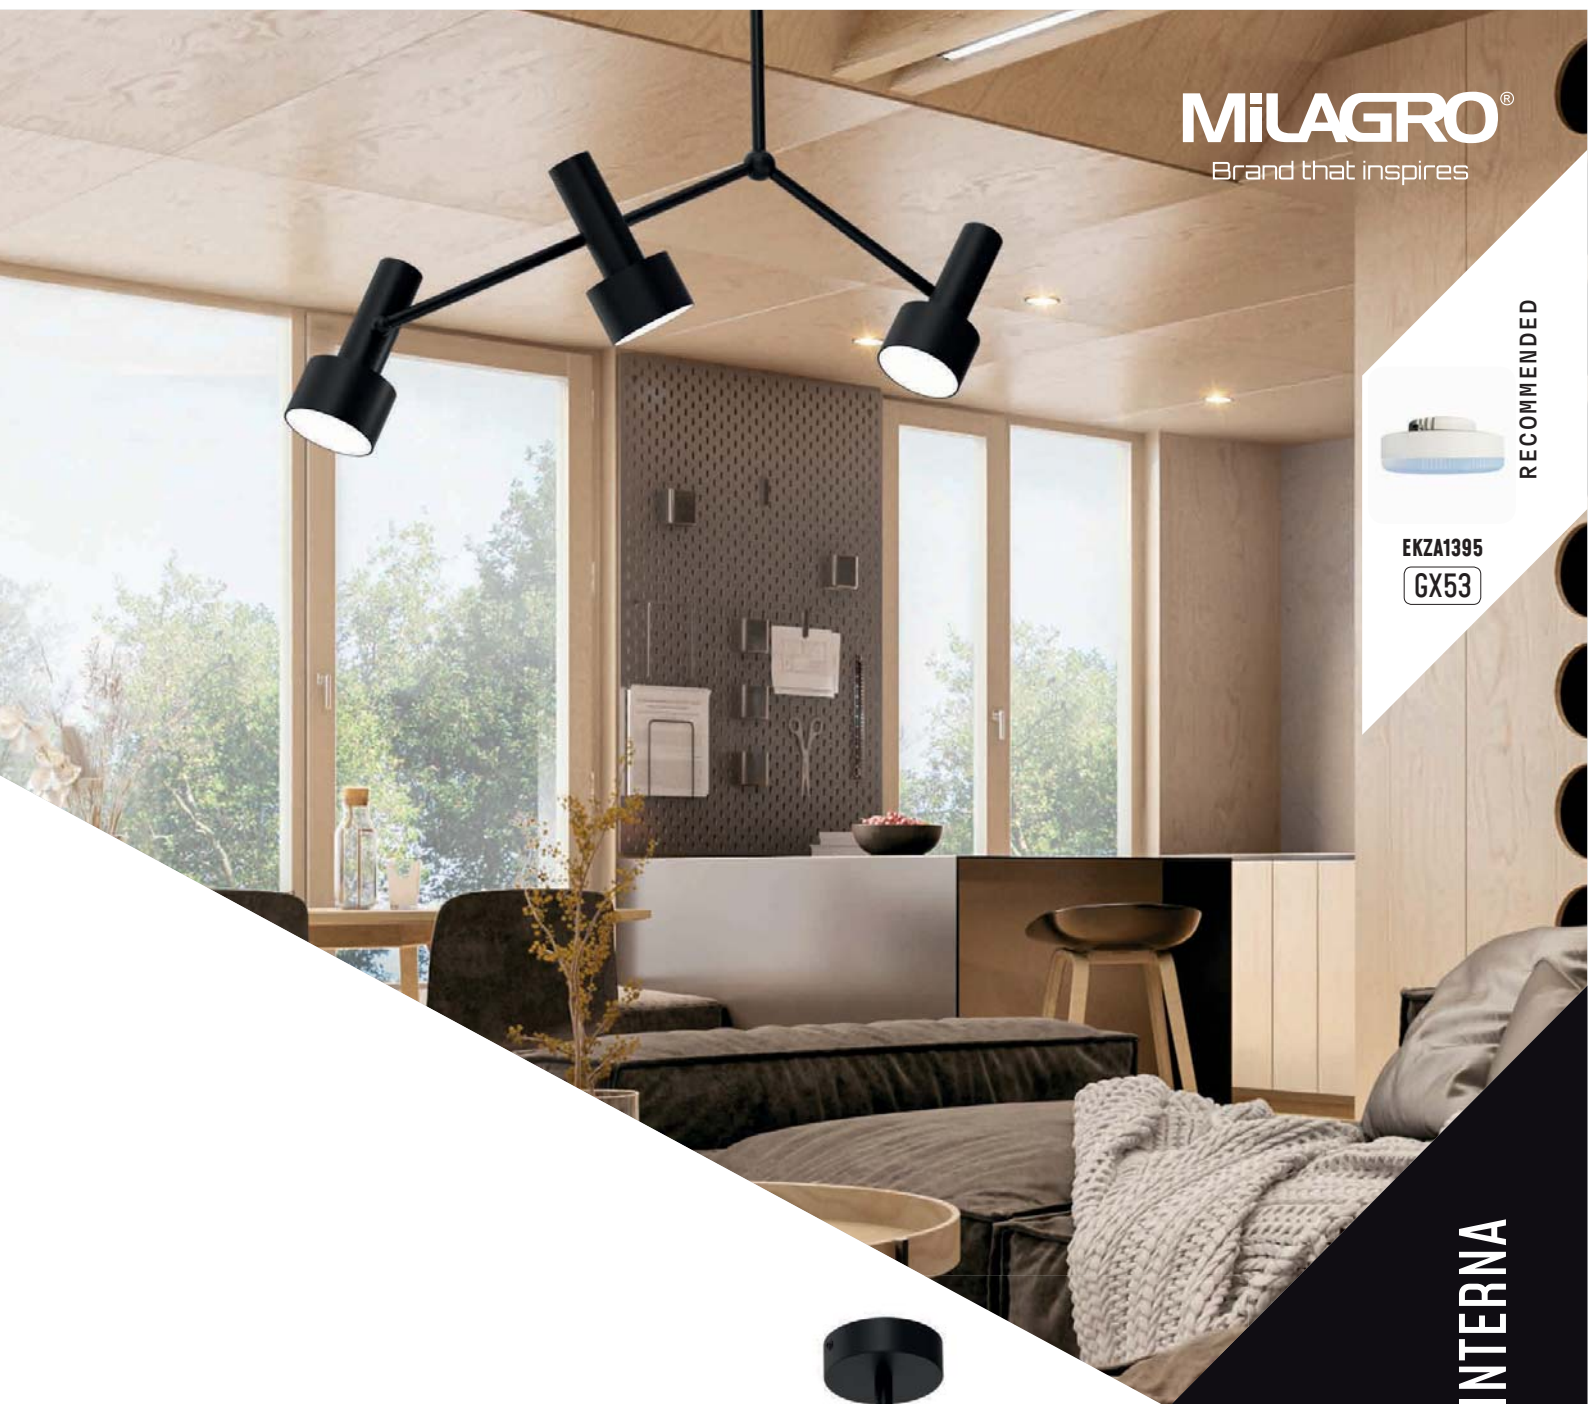

LINTERNA

SB MLP8674
1xGX53 max 11W LED
W/L/H: 17/13/25cm

SB MLP8676
2xGX53 max 11W LED
W/L/H: 20/19/54cm

SB MLP8675
1xGX53 max 11W LED
W/L/H: 17/8/54cm

NOT INCLUDED

METAL

RECOMMENDED

EKZA1395