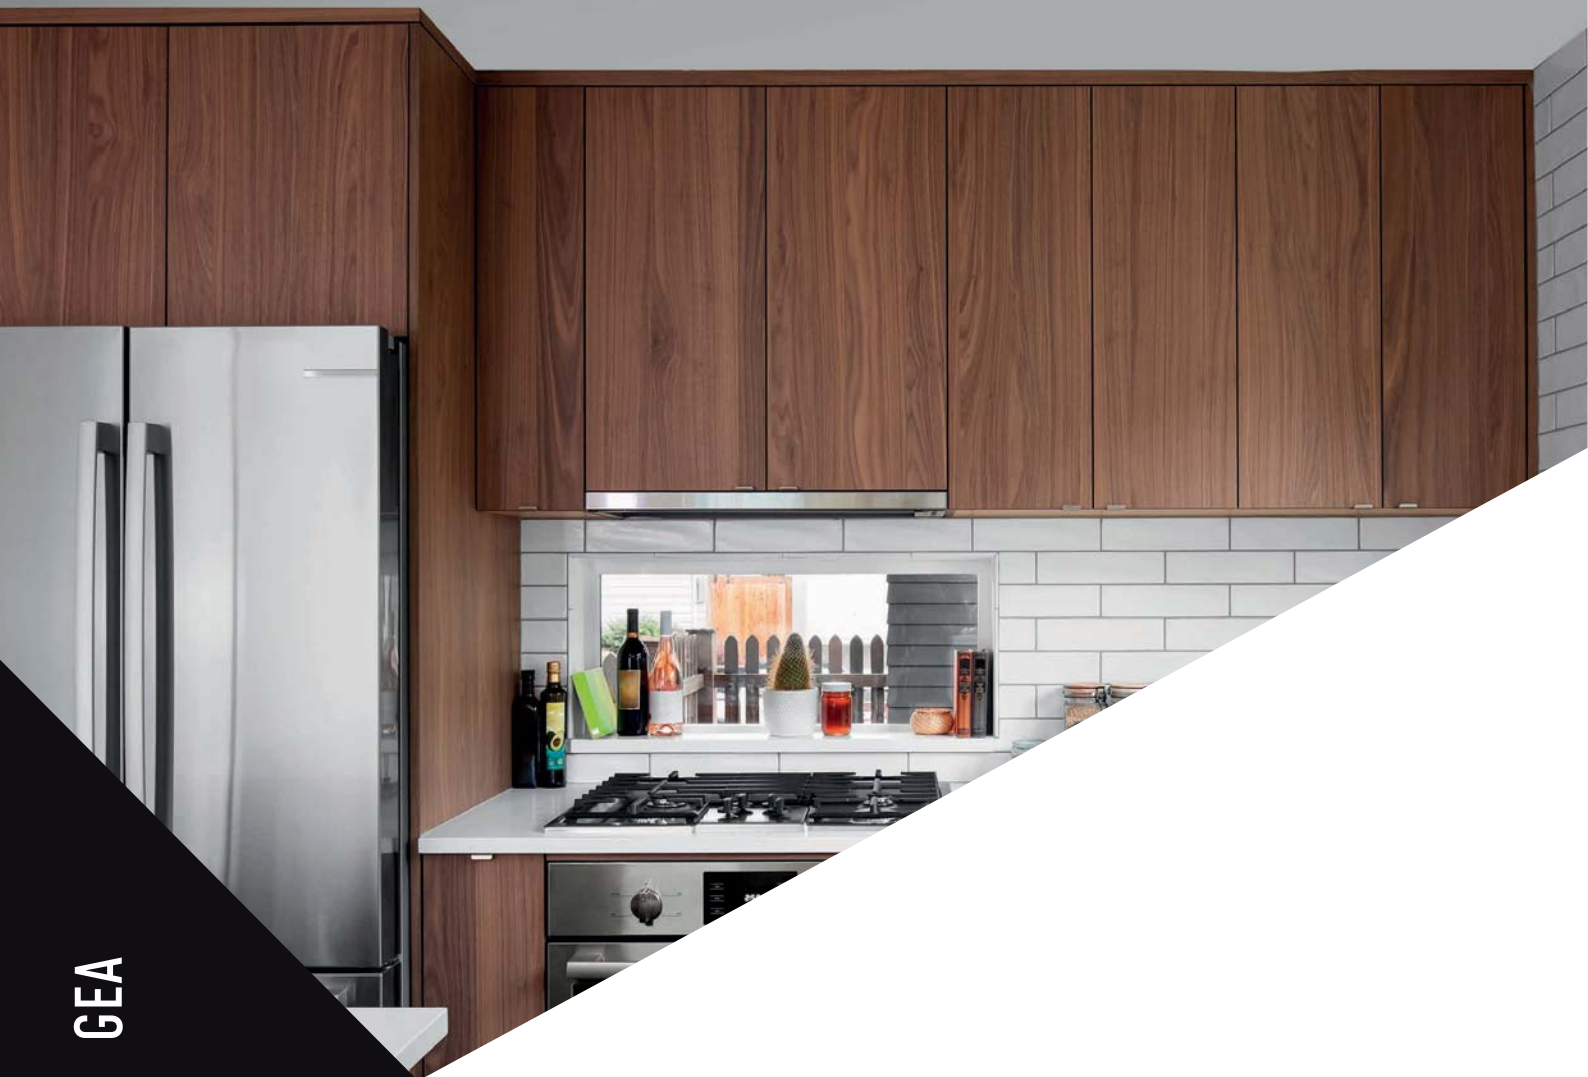

GEA

MB ML6394
3000-6000K

MGLD ML8132
3000-6000K

MW ML6393
3000-6000K

36W LED
W/L/H: 39/39/7cm

LED REPLACEABLE

ARTIFICIAL MATERIAL + METAL