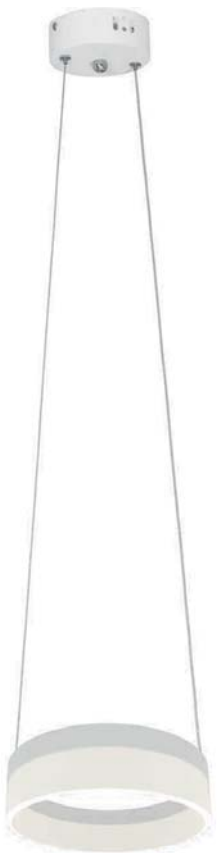

ANDROMEDA

SB ML6160
4000K

SW ML5492
4000K

100W LED

W/L/H: 50/50/60-100cm

LED REPLACEABLE

METAL + ARTIFICIAL MATERIAL

RING