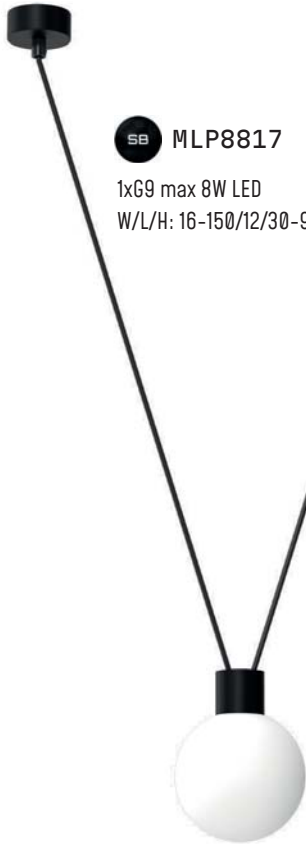

RECOMMENDED

EKZA312

G9

SB MLP8817

1xG9 max 8W LED
W/L/H: 16-150/12/30-90cm

SB MLP8818

3xG9 max 8W LED
W/L/H: 90/12/30-90cm

METAL + ARTIFICIAL MATERIAL