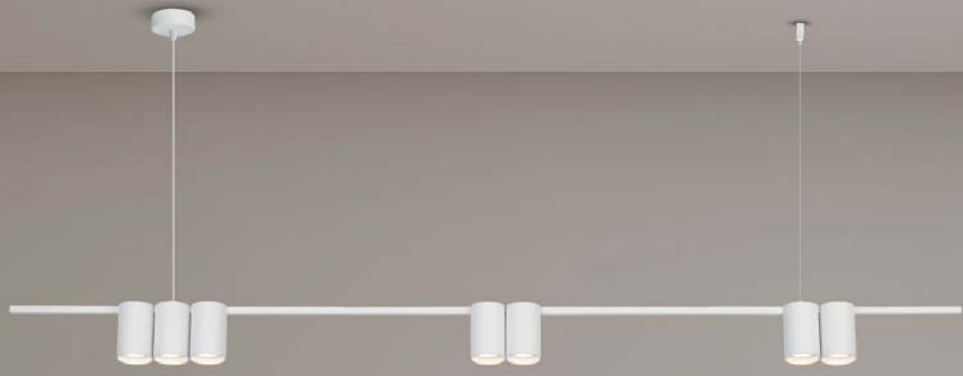

RECOMMENDED

EKZA8718

GU10