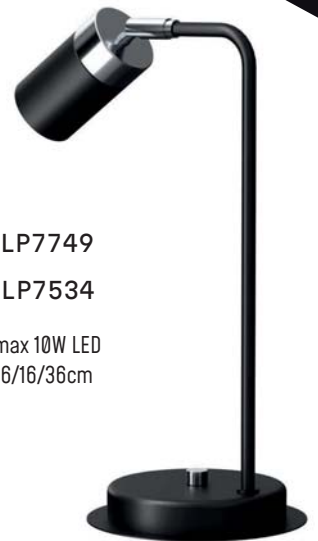

MLP7749

MLP7534

1xGU10 max 10W LED
W/L/H: 16/16/36cm

METAL

NOT INCLUDED