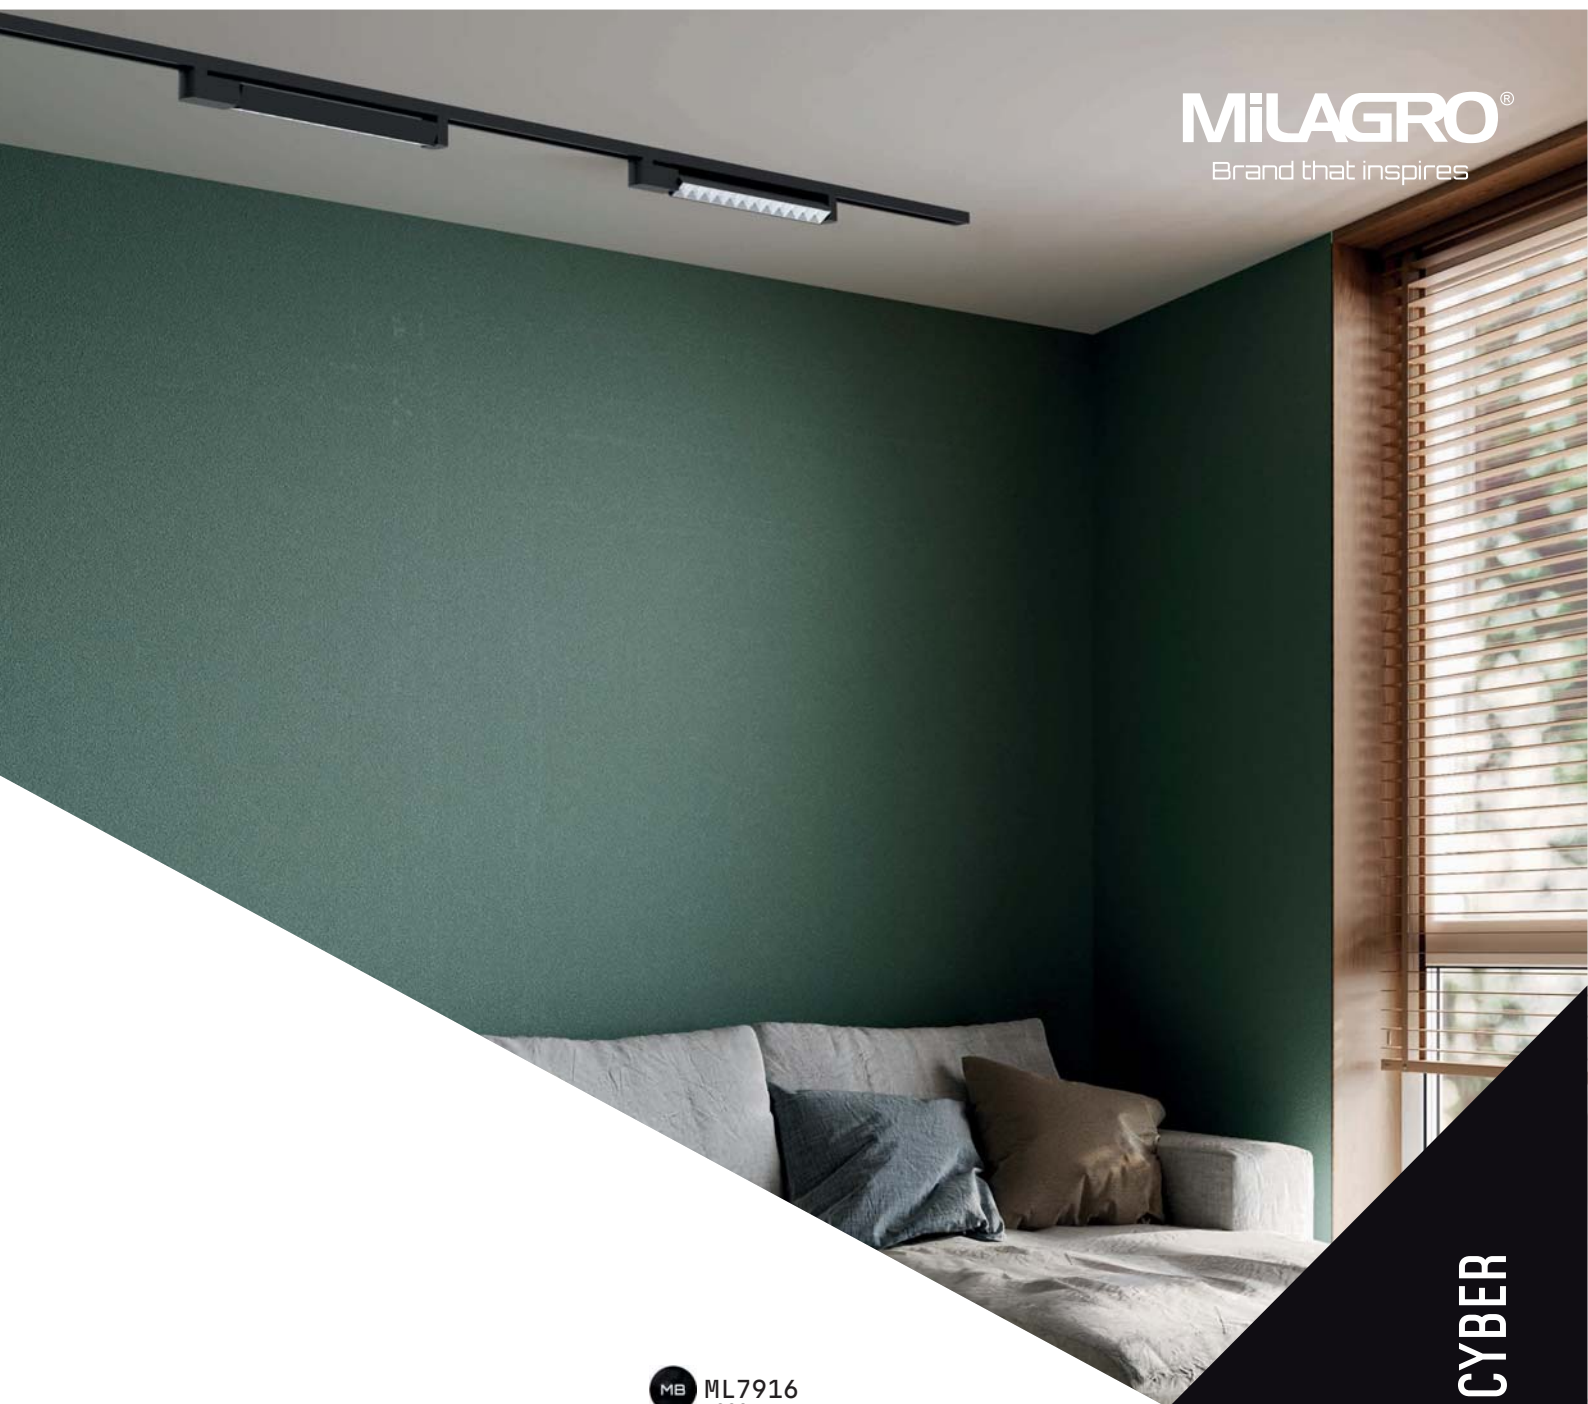

CYBER

MB ML7916
4000K

MW ML7915
4000K

28W LED
W/L/H: 34/53/58cm