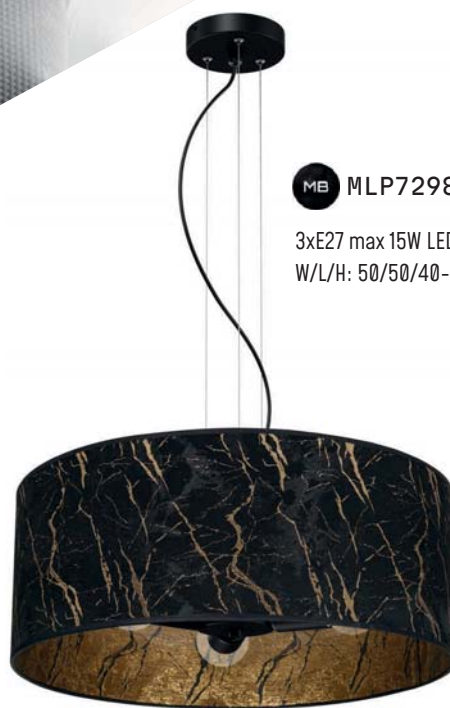

MB MLP7298

3xE27 max 15W LED
W/L/H: 50/50/40-90cm