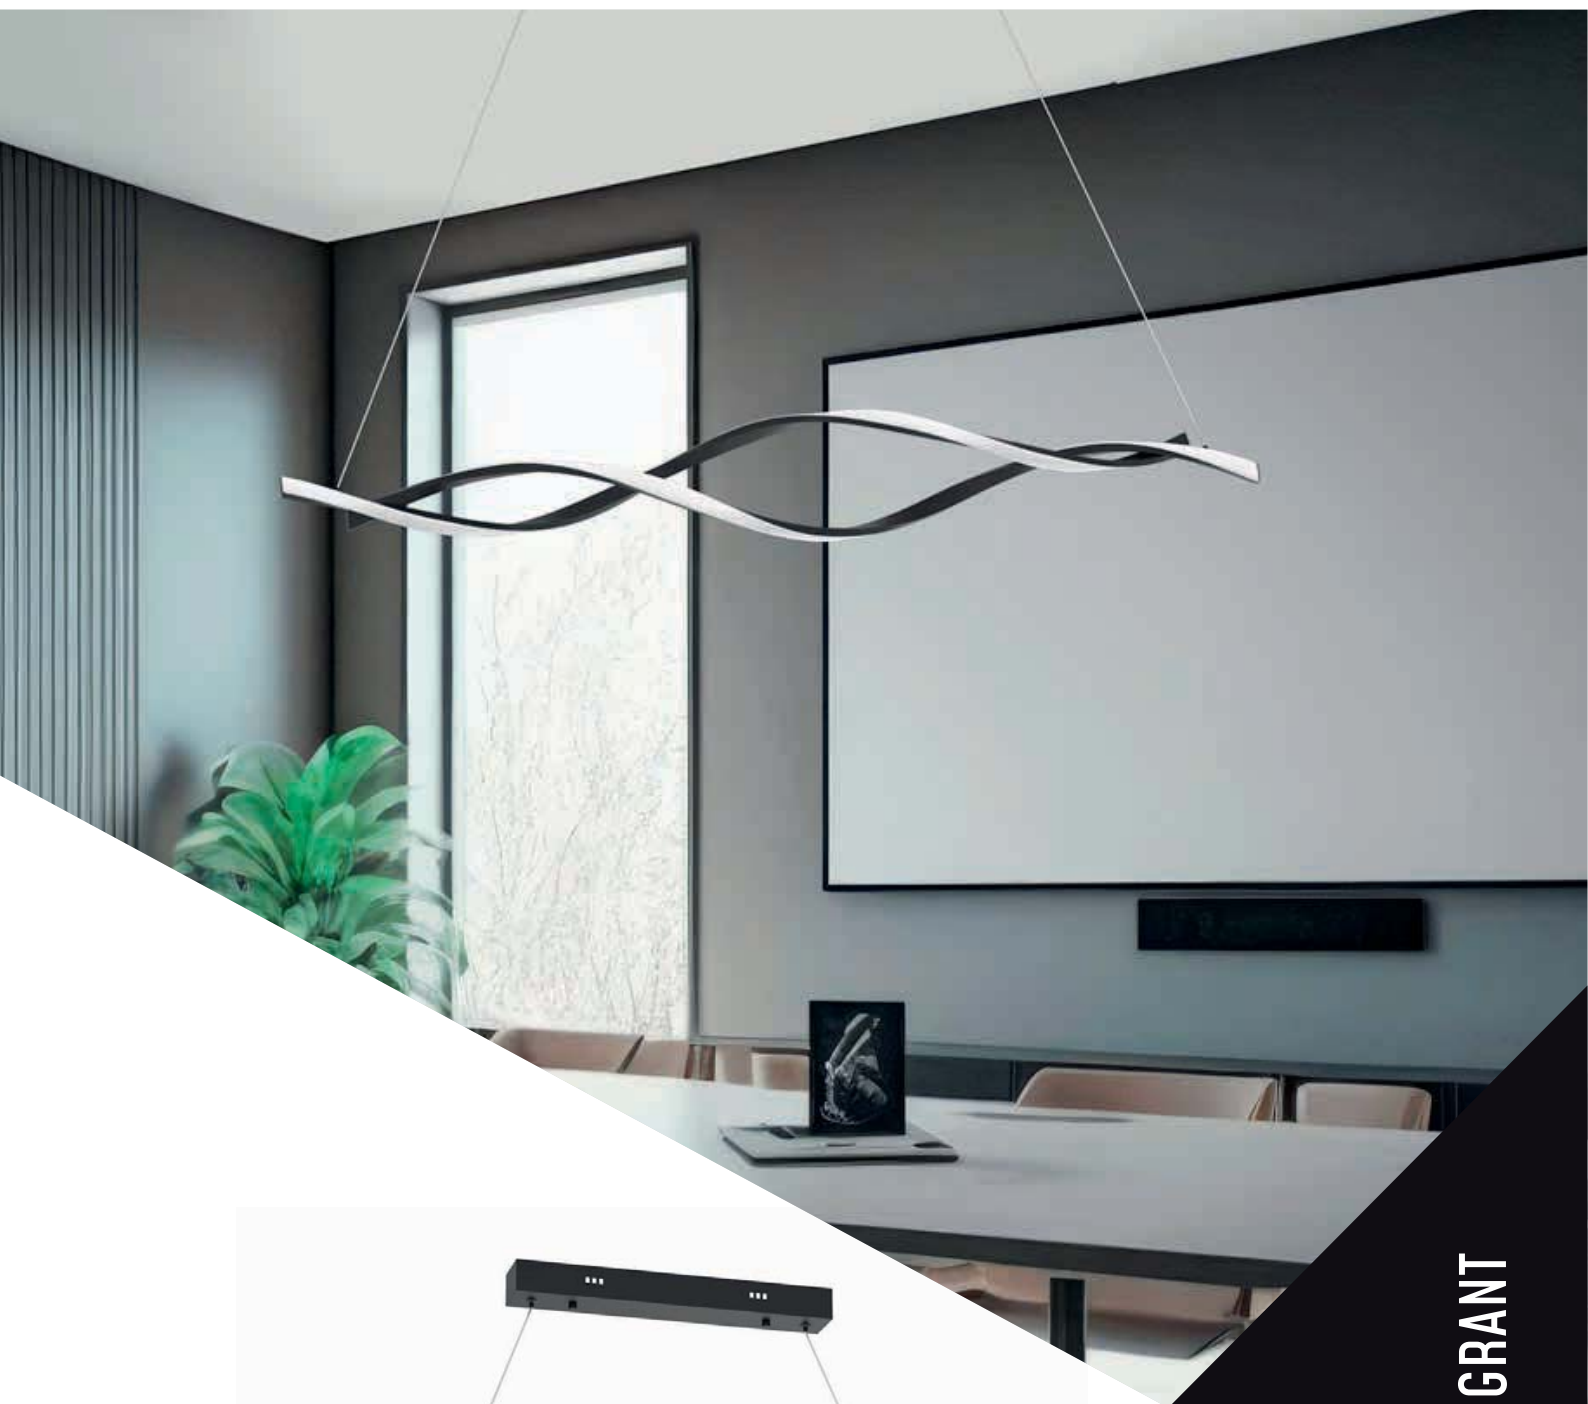

LED REPLACEABLE

215

TWIST

MB ML8608
4000K
90W LED
W/L/H: 111/31/50-100cm

NOT INCLUDED

ARTIFICIAL FABRIC + ALUMINIUM

GRANT

MB ML8609
4000K
38W LED
W/L/H: 98/13,5/50-100cm