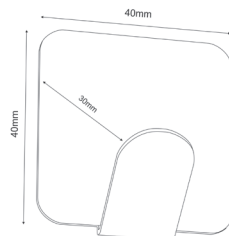

Others: **Manufactured in Poland**

Product number: 9030

Product number: 9031

Materials: **Steel/ plywood**

Dimensions: **L 150 x W 230 x H 780mm**

Weight: **1,835 kg**

Loadbearing capacity: **Wooden boards holds up to 1kg**

Product number: 0292

Materials: **Steel/ plywood**

Dimensions: **L 395 x W 155 x H 395mm**

Weight: **2,835 kg**

Loadbearing capacity: **Wooden boards holds up to 1kg**

Includes: **Mounting dowels**

Care instructions: **Wipe clean with a soft, damp cloth and wipe dry**

Others: **Manufactured in Poland**

Wooden grain: **Please note that this is a natural product and there may be deviations in the grain**

Product number: 0293

Materials: **Steel/ plywood**

Dimensions: **L 625 x W 155 x H 625mm**

Wooden grain: **Please note that this is a natural product and there may be deviations in the grain**

Product number: 9856

Product number: 9857

Materials: **Steel**

Dimensions: **L 30 x W 40 x H 40mm**

Weight: **0,015 kg**