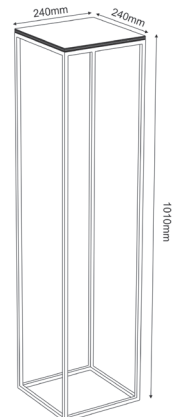

FLOWERS STORAGE

Product number: 0403

Product number: 0406

Materials: **Steel/ plywood**

Dimensions: **L 240 x W 240 x H 410 mm**

Weight: **1,155 kg**

Loadbearing capacity: **Top Wooden board holds up to 1kg**

FLOWERS STORAGE

Product number: 0404

Product number: 0407

Materials: **Steel/ plywood**

Dimensions: **L 240 x W 240 x H 710 mm**

Weight: **1,485 kg**

Loadbearing capacity: **Top Wooden board holds up to 1kg**

FLOWERS STORAGE

Product number: 0405

Product number: 0408

- Materials: Steel/ plywood
Dimensions: L 240 x W 240 x H 1010 mm
Weight: 1,815 kg
Loadbearing capacity: Top Wooden board holds up to 1kg
Care instructions: Wipe clean with a soft, damp cloth and wipe dry
Others: Manufactured in Poland
Wooden grain: Please note that this is a natural product and there may be deviations in the grain

FLOWERS STORAGE

Product number: 0990

Product number: 0993

Materials: **Steel/ plywood**

Dimensions: **L 240 x W 240 x H 410 mm**

Weight: **1,325 kg**

Loadbearing capacity: **Top Wooden board holds up to 1kg**