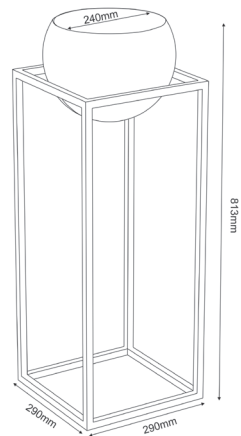

Product number: 0438

Materials: **Steel**

Dimensions: **L 240 x W 240 x H 1000 mm**

Weight: **1,785 kg**

Loadbearing capacity: **Top metal board holds up to 1kg**

Care instructions: **Wipe clean with a soft, damp cloth and wipe dry**

Others: **Manufactured in Poland**

Product number: 9004

- Materials: **Steel**
Dimensions: **L 290 x W 290 x H 513 mm**
Weight: **2,350 kg**
Loadbearing capacity: **Top metal board holds up to 1kg**
Care instructions: **Wipe clean with a soft, damp cloth and wipe dry**
Others: **Manufactured in Poland**

FLOWERS STORAGE

Product number: 9005

Materials: **Steel**

Dimensions: **L 290 x W 290 x H 813 mm**

Weight: **2,800 kg**

Loadbearing capacity: **Top metal board holds up to 1kg**

Care instructions: **Wipe clean with a soft, damp cloth and wipe dry**

Others: **Manufactured in Poland**

FLOWERS STORAGE

Product number: 9006

Materials: Steel

Dimensions: L 290 x W 290 x H 1113 mm

Weight: 3,270 kg

Loadbearing capacity: Top metal board holds up to 1kg

Care instructions: Wipe clean with a soft, damp cloth and wipe dry