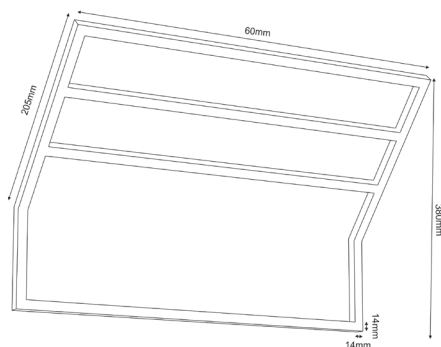

Materials: Steel

Dimensions: L 205 x W 600 x H 380mm

Weight: 1,765 kg

Includes: Mounting dowels

Care instructions: Wipe clean with a soft, damp cloth and wipe dry

Others: Manufactured in Poland