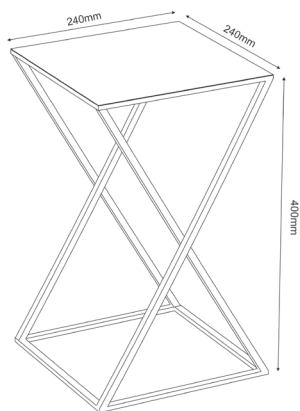

Others: **Manufactured in Poland**

FLOWERS STORAGE

Product number: 0762

Product number: 0765

Materials: **Steel**

Dimensions: **L 240 x W 240 x H 700 mm**

Weight: **1,485 kg**

Loadbearing capacity: **Top metal board holds up to 1kg**

Care instructions: **Wipe clean with a soft, damp cloth and wipe dry**

Others: **Manufactured in Poland**

FLOWERS STORAGE

Product number: 0763

Product number: 0766

Materials: **Steel**

Dimensions: **L 240 x W 240 x H 1000 mm**

Weight: **1,815 kg**

Loadbearing capacity: **Top metal board holds up to 1kg**

Care instructions: **Wipe clean with a soft, damp cloth and wipe dry**

Others: **Manufactured in Poland**

Product number: 0427

Product number: 0430

Materials: **Steel**

Dimensions: **L 240 x W 240 x H 400 mm**

Weight: **1,325 kg**

Loadbearing capacity: **Top metal board holds up to 1kg**

Care instructions: **Wipe clean with a soft, damp cloth and wipe dry**