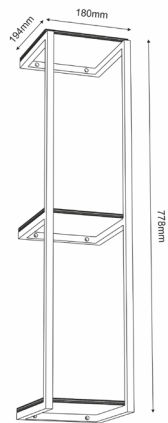

Materials: **Steel/ plywood**

Dimensions: **L 194 x W 180 x H 398 mm**

Weight: **1,675 kg**

Loadbearing capacity: **Top Wooden board holds up to 1kg**

Care instructions: **Wipe clean with a soft, damp cloth and wipe dry**

Others: **Manufactured in Poland**

Wooden grain: **Please note that this is a natural product and there may be deviations in the grain**