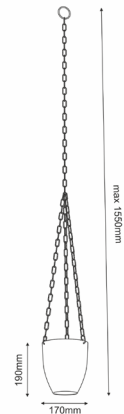

Dimensions: **L 200 x W 200 x H 1550 mm**

Weight: **1,200 kg**

Loadbearing capacity: **Top metal board holds up to 1kg**

Care instructions: **Wipe clean with a soft, damp cloth and wipe dry**

Others: **Manufactured in Poland**

FLOWERS STORAGE

Product number: 8100

Product number: 8101

Product number: 8102

- Materials: **Steel**
Dimensions: **L 170 x W 170 x H 1550 mm**
Weight: **0,580 kg**
Loadbearing capacity: **Top metal board holds up to 1kg**
Care instructions: **Wipe clean with a soft, damp cloth and wipe dry**
Others: **Manufactured in Poland**

FLOWERS STORAGE

Product number: 8097

Materials: **Steel/ plywood**

Dimensions: **L 180 x W 180 x H 88 mm**

Weight: **0,520 kg**

Loadbearing capacity: **Top Wooden board holds up to 1kg**

Care instructions: **Wipe clean with a soft, damp cloth and wipe dry**

Others: **Manufactured in Poland**

Wooden grain: **Please note that this is a natural product and there may be deviations in the grain**

FLOWERS STORAGE

Product number: 8098

Materials: **Steel/ plywood**

Dimensions: **L 194 x W 180 x H 398 mm**