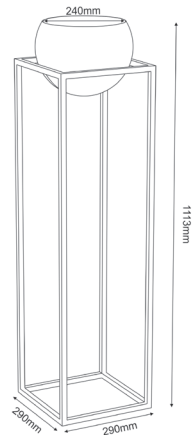

Product number: 0438

Materials: **Steel**

Dimensions: **L 240 x W 240 x H 1000 mm**

Weight: **1,785 kg**

Loadbearing capacity: **Top metal board holds up to 1kg**

Care instructions: **Wipe clean with a soft, damp cloth and wipe dry**

Others: **Manufactured in Poland**

Product number: 9004

- Materials: **Steel**
Dimensions: **L 290 x W 290 x H 513 mm**
Weight: **2,350 kg**
Loadbearing capacity: **Top metal board holds up to 1kg**
Care instructions: **Wipe clean with a soft, damp cloth and wipe dry**
Others: **Manufactured in Poland**

FLOWERS STORAGE

Product number: 9005

Materials: **Steel**

Dimensions: **L 290 x W 290 x H 813 mm**

Weight: **2,800 kg**

Loadbearing capacity: **Top metal board holds up to 1kg**

Care instructions: **Wipe clean with a soft, damp cloth and wipe dry**

Others: **Manufactured in Poland**

FLOWERS STORAGE

Product number: 9006

Materials: Steel

Dimensions: L 290 x W 290 x H 1113 mm

Weight: 3,270 kg

Loadbearing capacity: Top metal board holds up to 1kg

Care instructions: Wipe clean with a soft, damp cloth and wipe dry