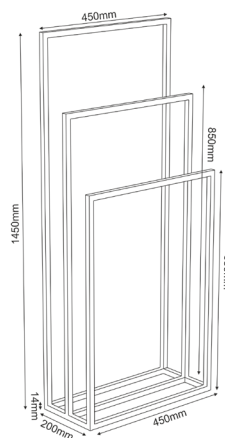

Product number: 9889

Product number: 9890

- Materials: **Steel**
- Dimensions: **L 160 x W 500 x H 160mm**
- Weight: **0,805 kg**
- Loadbearing capacity: **Holds up to 4 paper rolls**
- Care instructions: **Wipe clean with a soft, damp cloth and wipe dry**
- Others: **Manufactured in Poland**

Product number: 9887

Product number: 9888

Materials: **Steel**

Dimensions: **L 150 x W 130 x H 170mm**

Weight: **0,575 kg**

Loadbearing capacity: **Holds 1 paper roll**

Care instructions: **Wipe clean with a soft, damp cloth and wipe dry**

Others: **Manufactured in Poland**

Product number: 9885

Product number: 9886

- Materials: **Steel**
Dimensions: **L 200 x W 130 x H 700mm**
Weight: **1,435 kg**
Loadbearing capacity: **Holds 1 paper roll**
Care instructions: **Wipe clean with a soft, damp cloth and wipe dry**
Others: **Manufactured in Poland**

Product number: 9900

Product number: 9901

Materials: **Steel**

Dimensions: **L 200 x W 450 x H 1450mm**

Weight: **4,000 kg**

Care instructions: **Wipe clean with a soft, damp cloth and wipe dry**

Others: **Manufactured in Poland**