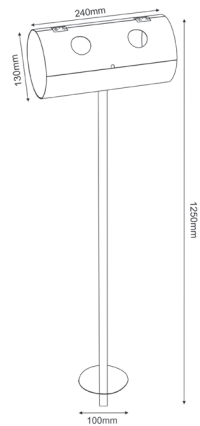

Materials: **Steel**

Dimensions: **L 170 x W 170 x H 110 mm**

Weight: **0,415 kg**

Loadbearing capacity: **Top metal board holds up to 1kg**

Care instructions: **Wipe clean with a soft, damp cloth and wipe dry**

Others: **Manufactured in Poland**

SMOKER ACCESSORIES

Product number: 9892

Materials: **Steel**

Dimensions: **L 200 x W 200 x H 800 mm**

Weight: **4,055 kg**

Care instructions: **Wipe clean with a soft, damp cloth and wipe dry**

Others: **Manufactured in Poland**

SMOKER ACCESSORIES

Product number: 9893

Materials: **Steel**

Dimensions: **L 250 x W 250 x H 800 mm**

Weight: **3,975 kg**

Care instructions: **Wipe clean with a soft, damp cloth and wipe dry**

Others: **Manufactured in Poland**

SMOKER ACCESSORIES

Product number: 9894

Materials: **Steel**

Dimensions: **L 130 x W 240 x H 1250 mm**

Weight: **1,695 kg**

Care instructions: **Wipe clean with a soft, damp cloth and wipe dry**