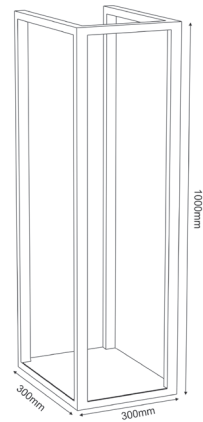

Others: **Manufactured in Poland**

Product number: 9882

Materials: Steel

Dimensions: L 150 x W 600 x H 665 mm

Weight: 5,515 kg

Loadbearing capacity: To board & middle board holds up to 2 kg

Care instructions: Wipe clean with a soft, damp cloth and wipe dry

Others: Manufactured in Poland

Product number: 9883

Product number: 9884

Materials: Steel

Dimensions: L 150 x W 600 x H 670mm

Weight: 4,000 kg

Loadbearing capacity: To board & middle board holds up to 3kg

Care instructions: Wipe clean with a soft, damp cloth and wipe dry

Dimensions: **L 170 x W 170 x H 110 mm**

Weight: **0,570 kg**

Loadbearing capacity: **Top metal board holds up to 1kg**

Care instructions: **Wipe clean with a soft, damp cloth and wipe dry**

Others: **Manufactured in Poland**

FIREPLACE STORAGE

Product number: 9896

Materials: **Steel**

Dimensions: **L 300 x W 300 x H 1000 mm**

Weight: **4,900 kg**

Care instructions: **Wipe clean with a soft, damp cloth and wipe dry**

Others: **Manufactured in Poland**