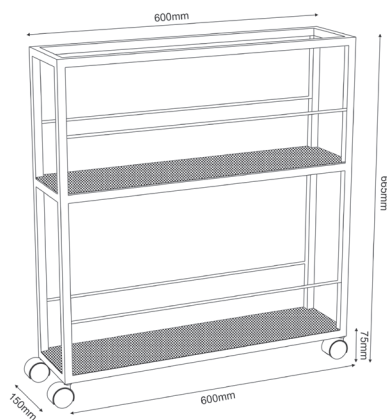

Product number: 9905

Materials: **Steel**

Dimensions: **L 395 x W 600 x H 1400mm**

Weight: **8,080 kg**

Loadbearing capacity: **Holds up to 5kg**

Care instructions: **Wipe clean with a soft, damp cloth and wipe dry**

Others: **Manufactured in Poland**

Product number: 9904

Materials: **Steel**

Dimensions: **L 400 x W 1000 x H 1235 mm**

Weight: **5,500 kg**

Loadbearing capacity: **Holds up to 5kg**

Care instructions: **Wipe clean with a soft, damp cloth and wipe dry**

Others: **Manufactured in Poland**

Product number: 9882

Materials: Steel

Dimensions: L 150 x W 600 x H 665 mm

Weight: 5,515 kg

Loadbearing capacity: To board & middle board holds up to 2 kg

Care instructions: Wipe clean with a soft, damp cloth and wipe dry

Others: Manufactured in Poland

Product number: 9883

Product number: 9884

Materials: Steel

Dimensions: L 150 x W 600 x H 670mm

Weight: 4,000 kg

Loadbearing capacity: To board & middle board holds up to 3kg

Care instructions: Wipe clean with a soft, damp cloth and wipe dry