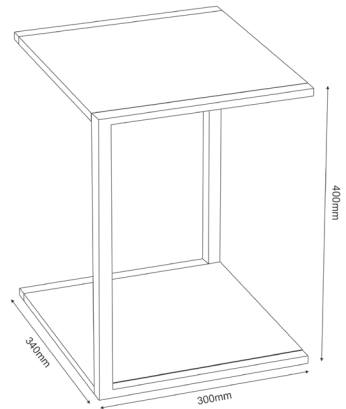

Care instructions: **Wipe clean with a soft, damp cloth and wipe dry**

Others: **Manufactured in Poland**

FLOWERS STORAGE

Product number: 9027

Product number: 9028

Product number: 9029

Materials: **Steel**

Dimensions: **L 290 x W 290 x H 215 mm**

Weight: **1,430 kg**

Loadbearing capacity: **Top metal board holds up to 1kg**

Care instructions: **Wipe clean with a soft, damp cloth and wipe dry**

Others: **Manufactured in Poland**

FLOWERS STORAGE

Product number: 9021

Product number: 9024

- Materials: **Steel/ plywood**
Dimensions: **L 340 x W 300 x H 400 mm**
Weight: **3 kg**
Loadbearing capacity: **Top Wooden board & Middle board holds up to 1kg**
Care instructions: **Wipe clean with a soft, damp cloth and wipe dry**
Others: **Manufactured in Poland**
Wooden grain: **Please note that this is a natural product and there may be deviations in the grain**

FLOWERS STORAGE

Product number: 9022

Product number: 9025

Materials: **Steel/ plywood**

Dimensions: **L 340 x W 300 x H 700 mm**

Weight: **3,355 kg**

Loadbearing capacity: **Top Wooden board & Middle board holds up to 1kg**