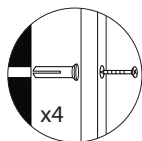

Others: Manufactured in Poland

Product number: 9880

Product number: 9881

Materials: **Steel**

Dimensions: **L 150 x W 230 x H 780mm**

Weight: **0,915 kg**

Includes: **Mounting dowels**

Care instructions: **Wipe clean with a soft, damp cloth and wipe dry**

Others: **Manufactured in Poland**

Product number: 9030

Product number: 9031

Materials: **Steel/ plywood**

Dimensions: **L 150 x W 230 x H 780mm**

Weight: **1,835 kg**

Loadbearing capacity: **Wooden boards holds up to 1kg**