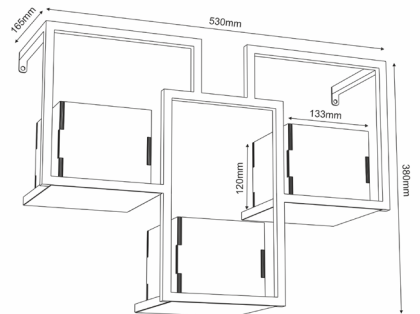

Product number: 8078

Product number: 8084

Materials: **Steel**

Dimensions: **L 320 x W 320 x H 400 mm**

Weight: **1,535 kg**

Loadbearing capacity: **Top metal board holds up to 1kg**

Care instructions: **Wipe clean with a soft, damp cloth and wipe dry**

Others: **Manufactured in Poland**

Product number: 8106

Materials: **Steel/ plywood**

Dimensions: **L 165 x W 185 x H 300 mm**

Weight: **1,000 kg**

Loadbearing capacity: **Metal board holds up to 1kg**

Care instructions: **Wipe clean with a soft, damp cloth and wipe dry**

Others: **Manufactured in Poland**

Wooden grain: **Please note that this is a natural product and there may be deviations in the grain**

FLOWERS STORAGE

Product number: 8107

Materials: Steel/ plywood

Dimensions: L 165 x W 360 x H 380 mm

FLOWERS STORAGE

Product number: 8108

Materials: Steel/ plywood

Dimensions: L 165 x W 530 x H 380 mm

Weight: 2,375 kg

Loadbearing capacity: Metal board holds up to 1kg

Care instructions: Wipe clean with a soft, damp cloth and wipe dry