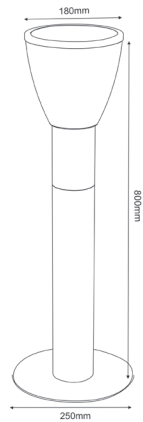

Materials: **Steel**

Dimensions: **L 170 x W 170 x H 110 mm**

Weight: **0,415 kg**

Loadbearing capacity: **Top metal board holds up to 1kg**

Care instructions: **Wipe clean with a soft, damp cloth and wipe dry**

Others: **Manufactured in Poland**

SMOKER ACCESSORIES

Product number: 9891

Materials: **Steel**

Dimensions: **L 250 x W 250 x H 800 mm**

Weight: **3,385 kg**

Care instructions: **Wipe clean with a soft, damp cloth and wipe dry**

Others: **Manufactured in Poland**

SMOKER ACCESSORIES

Product number: 9892

Materials: **Steel**

Dimensions: **L 200 x W 200 x H 800 mm**

Weight: **4,055 kg**

Care instructions: **Wipe clean with a soft, damp cloth and wipe dry**

Others: **Manufactured in Poland**

SMOKER ACCESSORIES

Product number: 9893

Materials: **Steel**

Dimensions: **L 250 x W 250 x H 800 mm**

Weight: **3,975 kg**

Care instructions: **Wipe clean with a soft, damp cloth and wipe dry**