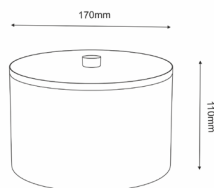

Product number: 8090