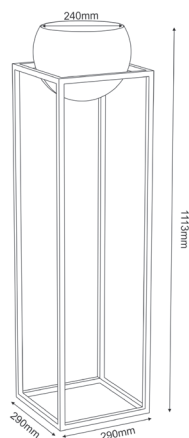

Others: Manufactured in Poland

Product number: 9007

- Materials: **Steel**
Dimensions: **L 290 x W 290 x H 513 mm**
Weight: **2,350 kg**
Loadbearing capacity: **Top metal board holds up to 1kg**
Care instructions: **Wipe clean with a soft, damp cloth and wipe dry**
Others: **Manufactured in Poland**

Product number: 9008

- Materials: **Steel**
Dimensions: **L 290 x W 290 x H 813 mm**
Weight: **2,800 kg**
Loadbearing capacity: **Top metal board holds up to 1kg**
Care instructions: **Wipe clean with a soft, damp cloth and wipe dry**
Others: **Manufactured in Poland**

FLOWERS STORAGE

Product number: 9009

- Materials: **Steel**
Dimensions: **L 290 x W 290 x H 1113 mm**
Weight: **3,270 kg**
Loadbearing capacity: **Top metal board holds up to 1kg**
Care instructions: **Wipe clean with a soft, damp cloth and wipe dry**
Others: **Manufactured in Poland**

Product number: 9010

- Materials: **Steel**
Dimensions: **L 290 x W 290 x H 513 mm**
Weight: **2,359 kg**
Loadbearing capacity: **Top metal board holds up to 1kg**
Care instructions: **Wipe clean with a soft, damp cloth and wipe dry**
Others: **Manufactured in Poland**