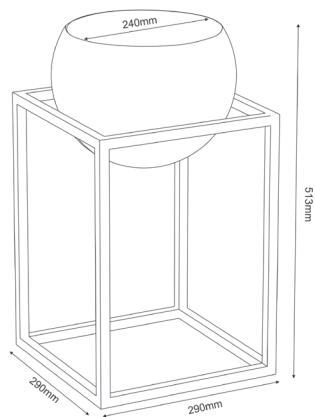

FLOWERS STORAGE

Product number: 9005

Materials: **Steel**

Dimensions: **L 290 x W 290 x H 813 mm**

Weight: **2,800 kg**

Loadbearing capacity: **Top metal board holds up to 1kg**

Care instructions: **Wipe clean with a soft, damp cloth and wipe dry**

Others: **Manufactured in Poland**

FLOWERS STORAGE

Product number: 9006

Materials: Steel

Dimensions: L 290 x W 290 x H 1113 mm

Weight: 3,270 kg

Loadbearing capacity: Top metal board holds up to 1kg

Care instructions: Wipe clean with a soft, damp cloth and wipe dry

Others: Manufactured in Poland

Product number: 9007

- Materials: **Steel**
Dimensions: **L 290 x W 290 x H 513 mm**
Weight: **2,350 kg**
Loadbearing capacity: **Top metal board holds up to 1kg**
Care instructions: **Wipe clean with a soft, damp cloth and wipe dry**
Others: **Manufactured in Poland**

Product number: 9008

- Materials: **Steel**
Dimensions: **L 290 x W 290 x H 813 mm**
Weight: **2,800 kg**
Loadbearing capacity: **Top metal board holds up to 1kg**
Care instructions: **Wipe clean with a soft, damp cloth and wipe dry**
Others: **Manufactured in Poland**