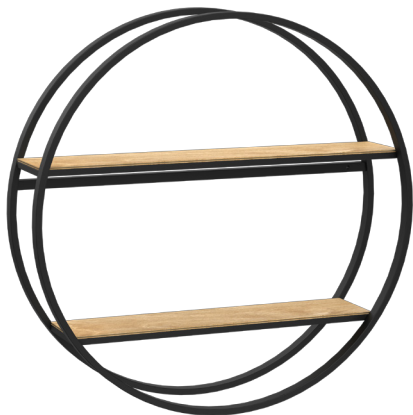

Product number: 0293