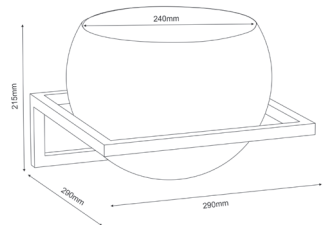

FLOWERS STORAGE

Product number: 9027

Product number: 9028

Product number: 9029

Materials: **Steel**

Dimensions: **L 290 x W 290 x H 215 mm**

Weight: **1,430 kg**

Loadbearing capacity: **Top metal board holds up to 1kg**

Care instructions: **Wipe clean with a soft, damp cloth and wipe dry**

Others: **Manufactured in Poland**