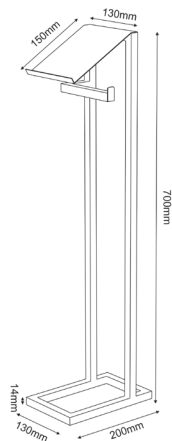

Product number: 9889

Product number: 9890

- Materials: **Steel**
- Dimensions: **L 160 x W 500 x H 160mm**
- Weight: **0,805 kg**
- Loadbearing capacity: **Holds up to 4 paper rolls**
- Care instructions: **Wipe clean with a soft, damp cloth and wipe dry**
- Others: **Manufactured in Poland**

Product number: 9887

Product number: 9888

Materials: **Steel**

Dimensions: **L 150 x W 130 x H 170mm**

Weight: **0,575 kg**

Loadbearing capacity: **Holds 1 paper roll**

Care instructions: **Wipe clean with a soft, damp cloth and wipe dry**

Others: **Manufactured in Poland**

Product number: 9885

Product number: 9886

- Materials: **Steel**
Dimensions: **L 200 x W 130 x H 700mm**
Weight: **1,435 kg**
Loadbearing capacity: **Holds 1 paper roll**
Care instructions: **Wipe clean with a soft, damp cloth and wipe dry**
Others: **Manufactured in Poland**

Product number: 9900

Product number: 9901

Materials: **Steel**

Dimensions: **L 200 x W 450 x H 1450mm**

Weight: **4,000 kg**

Care instructions: **Wipe clean with a soft, damp cloth and wipe dry**

Others: **Manufactured in Poland**