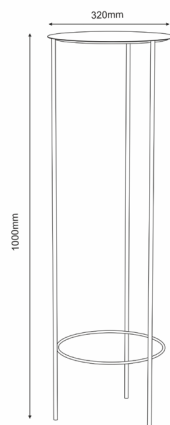

FLOWERS STORAGE

Product number: 9023

Product number: 9026

Materials: **Steel/ plywood**

Dimensions: **L 340 x W 300 x H 1000 mm**

Weight: **3,715 kg**

Loadbearing capacity: **Top Wooden board & Middle board holds up to 1kg**

FLOWERS STORAGE

Product number: 8082

Product number: 8076

Product number: 8079

Materials: **Steel**

Dimensions: **L 320 x W 320 x H 1000 mm**

Weight: **2,000 kg**

Loadbearing capacity: **Top metal board holds up to 1kg**

Care instructions: **Wipe clean with a soft, damp cloth and wipe dry**

Others: **Manufactured in Poland**

FLOWERS STORAGE

Product number: 8077

Product number: 8083

Product number: 8080

Materials: **Steel**

Dimensions: **L 320 x W 320 x H 700 mm**

Product number: 8078

Product number: 8084

Materials: **Steel**

Dimensions: **L 320 x W 320 x H 400 mm**

Weight: **1,535 kg**

Loadbearing capacity: **Top metal board holds up to 1kg**

Care instructions: **Wipe clean with a soft, damp cloth and wipe dry**