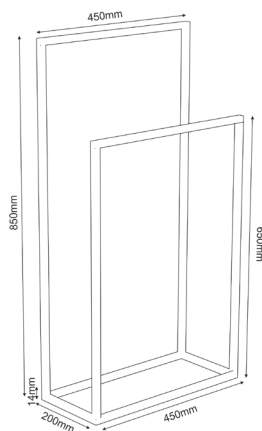

Others: **Manufactured in Poland**

Product number: 9885

Product number: 9886

- Materials: **Steel**
Dimensions: **L 200 x W 130 x H 700mm**
Weight: **1,435 kg**
Loadbearing capacity: **Holds 1 paper roll**
Care instructions: **Wipe clean with a soft, damp cloth and wipe dry**
Others: **Manufactured in Poland**

Product number: 9900

Product number: 9901

Materials: **Steel**

Dimensions: **L 200 x W 450 x H 1450mm**

Weight: **4,000 kg**

Care instructions: **Wipe clean with a soft, damp cloth and wipe dry**

Others: **Manufactured in Poland**

Product number: 9898

Product number: 9899

Materials: **Steel**
Dimensions: **L 200 x W 450 x H 850mm**
Weight: **2,800 kg**
Care instructions: **Wipe clean with a soft, damp cloth and wipe dry**
Others: **Manufactured in Poland**

Product number: 9905

Materials: **Steel**

Dimensions: **L 395 x W 600 x H 1400mm**

Weight: **8,080 kg**

Loadbearing capacity: **Holds up to 5kg**

Care instructions: **Wipe clean with a soft, damp cloth and wipe dry**