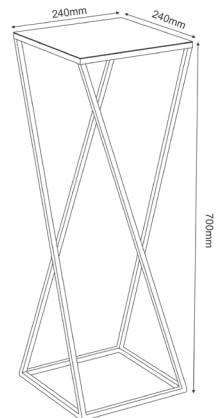

Product number: 0436

Materials: **Steel**

Dimensions: **L 240 x W 240 x H 400 mm**

Weight: **1,325 kg**

Loadbearing capacity: **Top metal board holds up to 1kg**

Care instructions: **Wipe clean with a soft, damp cloth and wipe dry**

Others: **Manufactured in Poland**

FLOWERS STORAGE

Product number: 0434

Product number: 0437

Materials: **Steel**

Dimensions: **L 240 x W 240 x H 700 mm**

Weight: **1,535 kg**

Loadbearing capacity: **Top metal board holds up to 1kg**

Care instructions: **Wipe clean with a soft, damp cloth and wipe dry**

Others: **Manufactured in Poland**

FLOWERS STORAGE

Product number: 0435

Product number: 0438

Materials: **Steel**

Dimensions: **L 240 x W 240 x H 1000 mm**

Product number: 0438

Materials: **Steel**

Dimensions: **L 240 x W 240 x H 1000 mm**

Weight: **1,785 kg**

Loadbearing capacity: **Top metal board holds up to 1kg**

Care instructions: **Wipe clean with a soft, damp cloth and wipe dry**