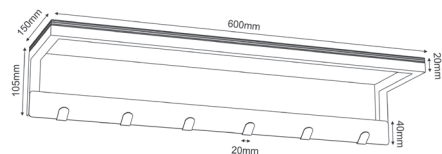

Product number: 9864

Product number: 9865

Materials: **Steel / plywood**

Dimensions: **L 150 x W 400 x H 150mm**

Weight: **0,960 kg**

Loadbearing capacity: **Top Wooden board & Middle board holds up to 1kg**

Product number: 9866

Product number: 9867

Materials: **Steel / plywood**

Dimensions: **L 150 x W 600 x H 150mm**

Weight: **1,440 kg**

Loadbearing capacity: **Top Wooden board & Middle board hold up to 1kg**

BATHROOM ORGANIZATION

Product number: 9860

Product number: 9861

Materials: Steel / plywood

Dimensions: L 150 x W 400 x H 105mm

Weight: 0,960 kg

Loadbearing capacity: Top Wooden board & Middle board hold up to 1kg

Product number: 9862

Product number: 9863

Materials: **Steel / plywood**

Dimensions: **L 150 x W 600 x H 105mm**

Weight: **1,450 kg**

Loadbearing capacity: **Top Wooden board & Middle board hold up to 1kg**