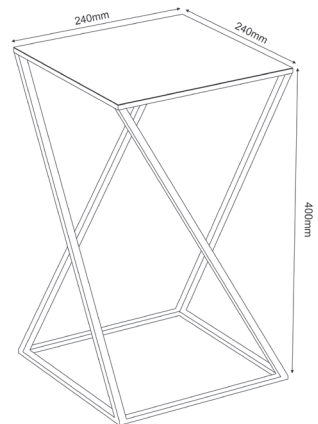

Others: **Manufactured in Poland**

Product number: 0428

Product number: 0431

Materials: **Steel**

Dimensions: **L 240 x W 240 x H 700 mm**

Weight: **1,535 kg**

Loadbearing capacity: **Top metal board holds up to 1kg**

Care instructions: **Wipe clean with a soft, damp cloth and wipe dry**

Others: **Manufactured in Poland**

FLOWERS STORAGE

Product number: 0429

Product number: 0432

Materials: **Steel**

Dimensions: **L 240 x W 240 x H 1000 mm**

Weight: **1,785 kg**

Loadbearing capacity: **Top metal board holds up to 1kg**

Care instructions: **Wipe clean with a soft, damp cloth and wipe dry**

Others: **Manufactured in Poland**

FLOWERS STORAGE

Product number: 0433

Product number: 0436

Materials: **Steel**

Dimensions: **L 240 x W 240 x H 400 mm**

Weight: **1,325 kg**

Loadbearing capacity: **Top metal board holds up to 1kg**

Care instructions: **Wipe clean with a soft, damp cloth and wipe dry**