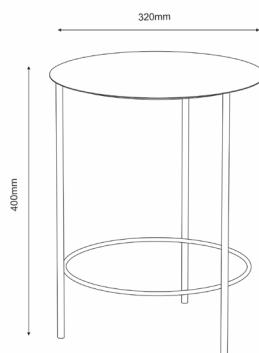

FLOWERS STORAGE

Product number: 8082

Product number: 8076

Product number: 8079

Materials: **Steel**

Dimensions: **L 320 x W 320 x H 1000 mm**

Weight: **2,000 kg**

Loadbearing capacity: **Top metal board holds up to 1kg**

Care instructions: **Wipe clean with a soft, damp cloth and wipe dry**

Others: **Manufactured in Poland**

FLOWERS STORAGE

Product number: 8077

Product number: 8083

Product number: 8080

Materials: **Steel**

Dimensions: **L 320 x W 320 x H 700 mm**

Weight: **1,850 kg**

Loadbearing capacity: **Top metal board holds up to 1kg**

Care instructions: **Wipe clean with a soft, damp cloth and wipe dry**

Others: **Manufactured in Poland**

FLOWERS STORAGE

Product number: 8081

Product number: 8078

Product number: 8084

Materials: **Steel**

Dimensions: **L 320 x W 320 x H 400 mm**

Weight: **1,535 kg**

Loadbearing capacity: **Top metal board holds up to 1kg**

Care instructions: **Wipe clean with a soft, damp cloth and wipe dry**