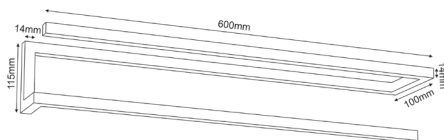

Product number: 9862

Product number: 9863

Materials: **Steel / plywood**

Dimensions: **L 150 x W 600 x H 105mm**

Weight: **1,450 kg**

Loadbearing capacity: **Top Wooden board & Middle board hold up to 1kg**

Others: **Manufactured in Poland**

Product number: 9870

Product number: 9871

Materials: Steel

Dimensions: L 65 x W 600 x H 65mm

Weight: 0,765 kg

Includes: Mounting dowels

Care instructions: Wipe clean with a soft, damp cloth and wipe dry

Others: Manufactured in Poland

Product number: 9872

Product number: 9873

Materials: **Steel**

Dimensions: **L 100 x W 600 x H 115mm**

Weight: **1,115 kg**

Includes: **Mounting dowels**

Care instructions: **Wipe clean with a soft, damp cloth and wipe dry**

Others: **Manufactured in Poland**

Product number: 9874

Product number: 9875

Materials: **Steel**

Dimensions: **L 165 x W 600 x H 250mm**

Weight: **1,285 kg**

Includes: **Mounting dowels**

Care instructions: **Wipe clean with a soft, damp cloth and wipe dry**