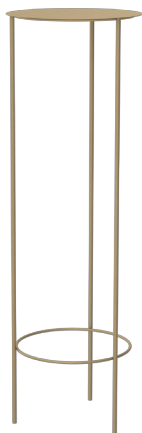

FLOWERS STORAGE

Product number: 8082