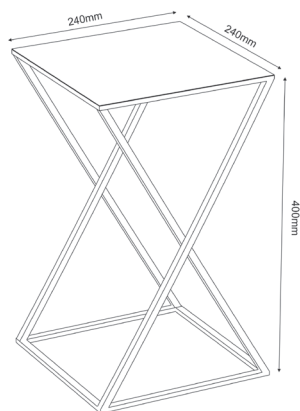

Product number: 0430

Materials: **Steel**

Dimensions: **L 240 x W 240 x H 400 mm**

Weight: **1,325 kg**

Loadbearing capacity: **Top metal board holds up to 1kg**

Care instructions: **Wipe clean with a soft, damp cloth and wipe dry**

Others: **Manufactured in Poland**

Product number: 0428

Product number: 0431

Materials: **Steel**

Dimensions: **L 240 x W 240 x H 700 mm**

Weight: **1,535 kg**

Loadbearing capacity: **Top metal board holds up to 1kg**