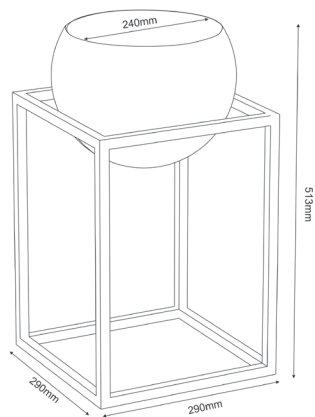

Weight: **1,785 kg**

Loadbearing capacity: **Top metal board holds up to 1kg**

Care instructions: **Wipe clean with a soft, damp cloth and wipe dry**

Others: **Manufactured in Poland**

FLOWERS STORAGE

Product number: 0435

Product number: 0438

Materials: **Steel**

Dimensions: **L 240 x W 240 x H 1000 mm**

Weight: **1,785 kg**

Loadbearing capacity: **Top metal board holds up to 1kg**

Care instructions: **Wipe clean with a soft, damp cloth and wipe dry**

Others: **Manufactured in Poland**

Product number: 9004

- Materials: **Steel**
Dimensions: **L 290 x W 290 x H 513 mm**
Weight: **2,350 kg**
Loadbearing capacity: **Top metal board holds up to 1kg**
Care instructions: **Wipe clean with a soft, damp cloth and wipe dry**
Others: **Manufactured in Poland**

FLOWERS STORAGE

Product number: 9005

Materials: **Steel**

Dimensions: **L 290 x W 290 x H 813 mm**

Weight: **2,800 kg**

Loadbearing capacity: **Top metal board holds up to 1kg**

Care instructions: **Wipe clean with a soft, damp cloth and wipe dry**