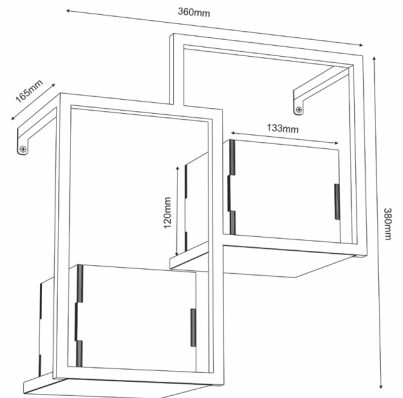

Product number: 8078

Product number: 8084

Materials: **Steel**

Dimensions: **L 320 x W 320 x H 400 mm**

Weight: **1,535 kg**

Loadbearing capacity: **Top metal board holds up to 1kg**

Care instructions: **Wipe clean with a soft, damp cloth and wipe dry**

Others: **Manufactured in Poland**

Product number: 8106

Materials: **Steel/ plywood**

Dimensions: **L 165 x W 185 x H 300 mm**

Weight: **1,000 kg**

Loadbearing capacity: **Metal board holds up to 1kg**

Care instructions: **Wipe clean with a soft, damp cloth and wipe dry**

Others: **Manufactured in Poland**

Wooden grain: **Please note that this is a natural product and there may be deviations in the grain**

FLOWERS STORAGE

Product number: 8107

Materials: Steel/ plywood

Dimensions: L 165 x W 360 x H 380 mm