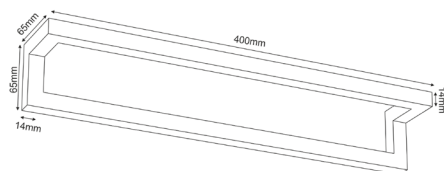

Materials: **Steel**

Dimensions: **L 65 x W 400 x H 65mm**

Weight: **0,545 kg**

Includes: **Mounting dowels**

Care instructions: **Wipe clean with a soft, damp cloth and wipe dry**

Others: **Manufactured in Poland**