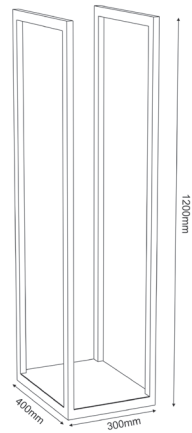

Others: Manufactured in Poland

Product number: 9883

Product number: 9884

Materials: Steel

Dimensions: L 150 x W 600 x H 670mm

Weight: 4,000 kg

Loadbearing capacity: To board & middle board holds up to 3kg

Care instructions: Wipe clean with a soft, damp cloth and wipe dry

Dimensions: **L 170 x W 170 x H 110 mm**

Weight: **0,570 kg**

Loadbearing capacity: **Top metal board holds up to 1kg**

Care instructions: **Wipe clean with a soft, damp cloth and wipe dry**

Others: **Manufactured in Poland**

FIREPLACE STORAGE

Product number: 9896

Materials: **Steel**

Dimensions: **L 300 x W 300 x H 1000 mm**

Weight: **4,900 kg**

Care instructions: **Wipe clean with a soft, damp cloth and wipe dry**

Others: **Manufactured in Poland**

FIREPLACE STORAGE

Product number: 9897

Materials: **Steel**

Dimensions: **L 300 x W 400 x H 1200 mm**

Weight: **6,195 kg**

Care instructions: **Wipe clean with a soft, damp cloth and wipe dry**

Others: **Manufactured in Poland**