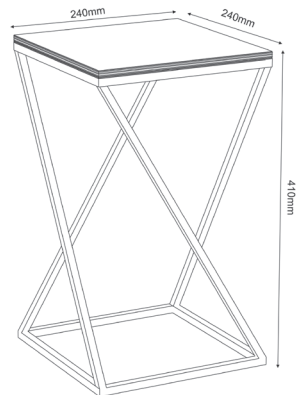

FLOWERS STORAGE

Product number: 0991

Product number: 0994

Materials: **Steel/ plywood**

Dimensions: **L 240 x W 240 x H 710 mm**

Weight: **1,535 kg**

Loadbearing capacity: **Top Wooden board holds up to 1kg**

FLOWERS STORAGE

Product number: 0992

Product number: 0995

- Materials: **Steel/ plywood**
Dimensions: **L 240 x W 240 x H 1010 mm**
Weight: **1,785 kg**
Loadbearing capacity: **Top Wooden board holds up to 1kg**
Care instructions: **Wipe clean with a soft, damp cloth and wipe dry**
Others: **Manufactured in Poland**
Wooden grain: **Please note that this is a natural product and there may be deviations in the grain**

FLOWERS STORAGE

Product number: 0799

Product number: 0802

Materials: Steel/ plywood

Dimensions: L 240 x W 240 x H 410 mm

Weight: 1,325 kg

Loadbearing capacity: Top Wooden board holds up to 1kg

Care instructions: Wipe clean with a soft, damp cloth and wipe dry

Dimensions: **L 240 x W 240 x H 710 mm**

Weight: **1,535 kg**

Loadbearing capacity: **Top Wooden board holds up to 1kg**

Care instructions: **Wipe clean with a soft, damp cloth and wipe dry**

Others: **Manufactured in Poland**