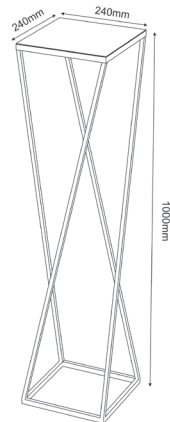

Product number: 0436

Materials: **Steel**

Dimensions: **L 240 x W 240 x H 400 mm**

Weight: **1,325 kg**

Loadbearing capacity: **Top metal board holds up to 1kg**

Care instructions: **Wipe clean with a soft, damp cloth and wipe dry**

Others: **Manufactured in Poland**

FLOWERS STORAGE

Product number: 0434

Product number: 0437

Materials: **Steel**

Dimensions: **L 240 x W 240 x H 700 mm**

Weight: **1,535 kg**

Loadbearing capacity: **Top metal board holds up to 1kg**

Care instructions: **Wipe clean with a soft, damp cloth and wipe dry**

Others: **Manufactured in Poland**

FLOWERS STORAGE

Product number: 0435

Product number: 0438

Materials: **Steel**

Dimensions: **L 240 x W 240 x H 1000 mm**

Product number: 0438

Materials: **Steel**

Dimensions: **L 240 x W 240 x H 1000 mm**

Weight: **1,785 kg**

Loadbearing capacity: **Top metal board holds up to 1kg**

Care instructions: **Wipe clean with a soft, damp cloth and wipe dry**