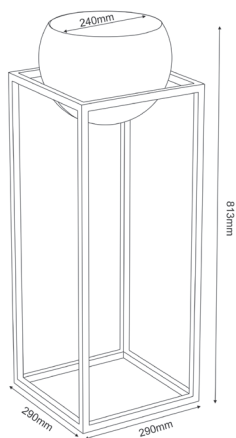

Product number: 9008

- Materials: **Steel**
Dimensions: **L 290 x W 290 x H 813 mm**
Weight: **2,800 kg**
Loadbearing capacity: **Top metal board holds up to 1kg**
Care instructions: **Wipe clean with a soft, damp cloth and wipe dry**
Others: **Manufactured in Poland**

FLOWERS STORAGE

Product number: 9009

- Materials: **Steel**
Dimensions: **L 290 x W 290 x H 1113 mm**
Weight: **3,270 kg**
Loadbearing capacity: **Top metal board holds up to 1kg**
Care instructions: **Wipe clean with a soft, damp cloth and wipe dry**
Others: **Manufactured in Poland**

Product number: 9010

- Materials: **Steel**
Dimensions: **L 290 x W 290 x H 513 mm**
Weight: **2,359 kg**
Loadbearing capacity: **Top metal board holds up to 1kg**
Care instructions: **Wipe clean with a soft, damp cloth and wipe dry**
Others: **Manufactured in Poland**

Product number: 9011

Materials: **Steel**

Dimensions: **L 290 x W 290 x H 813 mm**

Weight: **2,800 kg**

Loadbearing capacity: **Top metal board holds up to 1kg**

Care instructions: **Wipe clean with a soft, damp cloth and wipe dry**