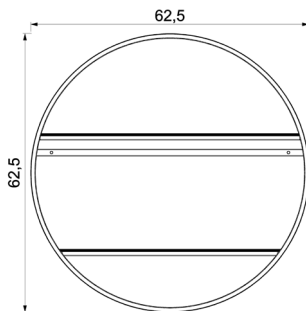

Product number: 9864

Product number: 9865

Materials: **Steel / plywood**

Dimensions: **L 150 x W 400 x H 150mm**

Weight: **0,960 kg**

Loadbearing capacity: **Top Wooden board & Middle board holds up to 1kg**

Others: **Manufactured in Poland**

Product number: 9030

Product number: 9031

Materials: **Steel/ plywood**

Dimensions: **L 150 x W 230 x H 780mm**

Weight: **1,835 kg**

Loadbearing capacity: **Wooden boards holds up to 1kg**

Product number: 0292

Materials: **Steel/ plywood**

Dimensions: **L 395 x W 155 x H 395mm**

Weight: **2,835 kg**

Loadbearing capacity: **Wooden boards holds up to 1kg**

Includes: **Mounting dowels**

Care instructions: **Wipe clean with a soft, damp cloth and wipe dry**

Others: **Manufactured in Poland**

Wooden grain: **Please note that this is a natural product and there may be deviations in the grain**

Product number: 0293

Materials: **Steel/ plywood**

Dimensions: **L 625 x W 155 x H 625mm**