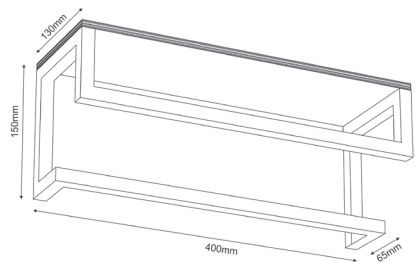

Product number: 9864

Product number: 9865

Materials: **Steel / plywood**

Dimensions: **L 150 x W 400 x H 150mm**

Weight: **0,960 kg**

Loadbearing capacity: **Top Wooden board & Middle board holds up to 1kg**

Product number: 9866

Product number: 9867

Materials: **Steel / plywood**

Dimensions: **L 150 x W 600 x H 150mm**

Weight: **1,440 kg**

Loadbearing capacity: **Top Wooden board & Middle board hold up to 1kg**