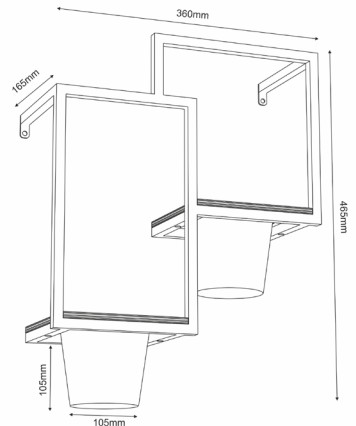

FLOWERS STORAGE

Materials: Steel/ plywood

Dimensions: L 165 x W 360 x H 465 mm

Weight: 1,305 kg

Loadbearing capacity: Top Wooden board holds up to 1kg

Care instructions: Wipe clean with a soft, damp cloth and wipe dry

Others: Manufactured in Poland

Wooden grain: Please note that this is a natural product and there may be deviations in the grain