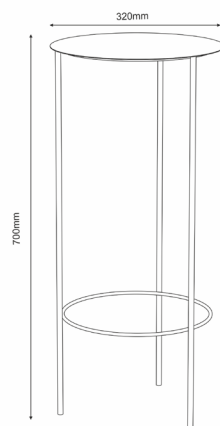

FLOWERS STORAGE

Product number: 9023

Product number: 9026

Materials: **Steel/ plywood**

Dimensions: **L 340 x W 300 x H 1000 mm**

Weight: **3,715 kg**

Loadbearing capacity: **Top Wooden board & Middle board holds up to 1kg**

FLOWERS STORAGE

Product number: 8082

Product number: 8076

Product number: 8079

Materials: **Steel**

Dimensions: **L 320 x W 320 x H 1000 mm**

Weight: **2,000 kg**

Loadbearing capacity: **Top metal board holds up to 1kg**

Care instructions: **Wipe clean with a soft, damp cloth and wipe dry**

Others: **Manufactured in Poland**

FLOWERS STORAGE

Product number: 8077

Product number: 8083

Product number: 8080

Materials: **Steel**

Dimensions: **L 320 x W 320 x H 700 mm**

Product number: 8078

Product number: 8084

Materials: **Steel**

Dimensions: **L 320 x W 320 x H 400 mm**

Weight: **1,535 kg**

Loadbearing capacity: **Top metal board holds up to 1kg**

Care instructions: **Wipe clean with a soft, damp cloth and wipe dry**