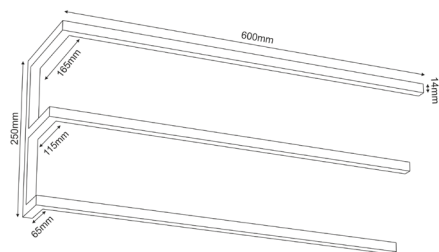

Product number: 9862

Product number: 9863

Materials: **Steel / plywood**

Dimensions: **L 150 x W 600 x H 105mm**

Weight: **1,450 kg**

Loadbearing capacity: **Top Wooden board & Middle board hold up to 1kg**

Others: **Manufactured in Poland**

Product number: 9870

Product number: 9871

Materials: Steel

Dimensions: L 65 x W 600 x H 65mm

Weight: 0,765 kg

Includes: Mounting dowels

Care instructions: Wipe clean with a soft, damp cloth and wipe dry

Others: Manufactured in Poland

Product number: 9872

Product number: 9873

Materials: **Steel**

Dimensions: **L 100 x W 600 x H 115mm**

Weight: **1,115 kg**

Includes: **Mounting dowels**

Care instructions: **Wipe clean with a soft, damp cloth and wipe dry**

Others: **Manufactured in Poland**

Product number: 9874

Product number: 9875

Materials: **Steel**

Dimensions: **L 165 x W 600 x H 250mm**

Weight: **1,285 kg**

Includes: **Mounting dowels**

Care instructions: **Wipe clean with a soft, damp cloth and wipe dry**