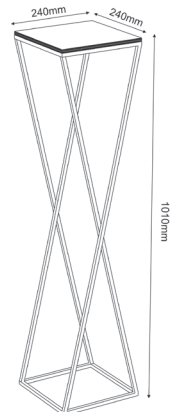

FLOWERS STORAGE

Product number: 0990

Product number: 0993

Materials: **Steel/ plywood**

Dimensions: **L 240 x W 240 x H 410 mm**

Weight: **1,325 kg**

Loadbearing capacity: **Top Wooden board holds up to 1kg**

FLOWERS STORAGE

Product number: 0991

Product number: 0994

Materials: **Steel/ plywood**

Dimensions: **L 240 x W 240 x H 710 mm**

Weight: **1,535 kg**

Loadbearing capacity: **Top Wooden board holds up to 1kg**

FLOWERS STORAGE

Product number: 0992

Product number: 0995

- Materials: **Steel/ plywood**
Dimensions: **L 240 x W 240 x H 1010 mm**
Weight: **1,785 kg**
Loadbearing capacity: **Top Wooden board holds up to 1kg**
Care instructions: **Wipe clean with a soft, damp cloth and wipe dry**
Others: **Manufactured in Poland**
Wooden grain: **Please note that this is a natural product and there may be deviations in the grain**

FLOWERS STORAGE

Product number: 0799

Product number: 0802

Materials: Steel/ plywood

Dimensions: L 240 x W 240 x H 410 mm

Weight: 1,325 kg

Loadbearing capacity: Top Wooden board holds up to 1kg

Care instructions: Wipe clean with a soft, damp cloth and wipe dry