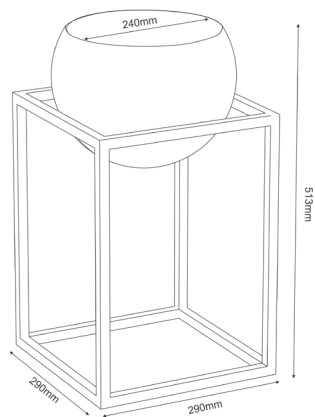

Product number: 9008

- Materials: **Steel**
Dimensions: **L 290 x W 290 x H 813 mm**
Weight: **2,800 kg**
Loadbearing capacity: **Top metal board holds up to 1kg**
Care instructions: **Wipe clean with a soft, damp cloth and wipe dry**
Others: **Manufactured in Poland**

FLOWERS STORAGE

Product number: 9009

- Materials: **Steel**
Dimensions: **L 290 x W 290 x H 1113 mm**
Weight: **3,270 kg**
Loadbearing capacity: **Top metal board holds up to 1kg**
Care instructions: **Wipe clean with a soft, damp cloth and wipe dry**
Others: **Manufactured in Poland**

Product number: 9010

- Materials: **Steel**
Dimensions: **L 290 x W 290 x H 513 mm**
Weight: **2,359 kg**
Loadbearing capacity: **Top metal board holds up to 1kg**
Care instructions: **Wipe clean with a soft, damp cloth and wipe dry**
Others: **Manufactured in Poland**

Product number: 9011

Materials: **Steel**

Dimensions: **L 290 x W 290 x H 813 mm**

Weight: **2,800 kg**

Loadbearing capacity: **Top metal board holds up to 1kg**

Care instructions: **Wipe clean with a soft, damp cloth and wipe dry**