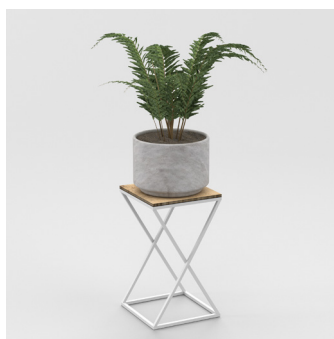

Materials: **Steel/ plywood**

Dimensions: **L 240 x W 240 x H 410 mm**

Weight: **1,325 kg**

Loadbearing capacity: **Top Wooden board holds up to 1kg**

Care instructions: **Wipe clean with a soft, damp cloth and wipe dry**

Others: **Manufactured in Poland**

Wooden grain: **Please note that this is a natural product and there may be deviations in the grain**