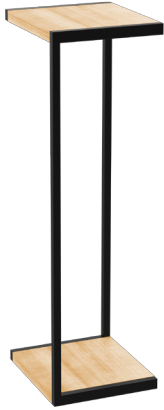

FLOWERS STORAGE

Product number: 9023