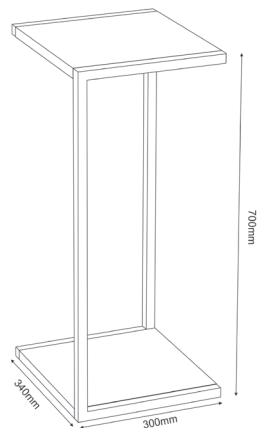

Product number: 9010

- Materials: **Steel**
Dimensions: **L 290 x W 290 x H 513 mm**
Weight: **2,359 kg**
Loadbearing capacity: **Top metal board holds up to 1kg**
Care instructions: **Wipe clean with a soft, damp cloth and wipe dry**
Others: **Manufactured in Poland**

Weight: **1,430 kg**

Loadbearing capacity: **Top metal board holds up to 1kg**

Care instructions: **Wipe clean with a soft, damp cloth and wipe dry**

Others: **Manufactured in Poland**

FLOWERS STORAGE

Product number: 9021

Product number: 9024

- Materials: **Steel/ plywood**
Dimensions: **L 340 x W 300 x H 400 mm**
Weight: **3 kg**
Loadbearing capacity: **Top Wooden board & Middle board holds up to 1kg**
Care instructions: **Wipe clean with a soft, damp cloth and wipe dry**
Others: **Manufactured in Poland**
Wooden grain: **Please note that this is a natural product and there may be deviations in the grain**

FLOWERS STORAGE

Product number: 9022

Product number: 9025

Materials: **Steel/ plywood**

Dimensions: **L 340 x W 300 x H 700 mm**

Weight: **3,355 kg**

Loadbearing capacity: **Top Wooden board & Middle board holds up to 1kg**