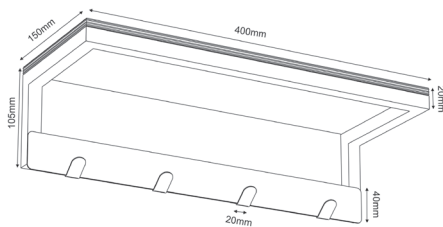

Product number: 9864

Product number: 9865

Materials: **Steel / plywood**

Dimensions: **L 150 x W 400 x H 150mm**

Weight: **0,960 kg**

Loadbearing capacity: **Top Wooden board & Middle board holds up to 1kg**

Product number: 9866

Product number: 9867

Materials: **Steel / plywood**

Dimensions: **L 150 x W 600 x H 150mm**

Weight: **1,440 kg**

Loadbearing capacity: **Top Wooden board & Middle board hold up to 1kg**

BATHROOM ORGANIZATION

Product number: 9860

Product number: 9861

Materials: Steel / plywood

Dimensions: L 150 x W 400 x H 105mm

Weight: 0,960 kg

Loadbearing capacity: Top Wooden board & Middle board hold up to 1kg

Product number: 9862

Product number: 9863

Materials: **Steel / plywood**

Dimensions: **L 150 x W 600 x H 105mm**

Weight: **1,450 kg**

Loadbearing capacity: **Top Wooden board & Middle board hold up to 1kg**