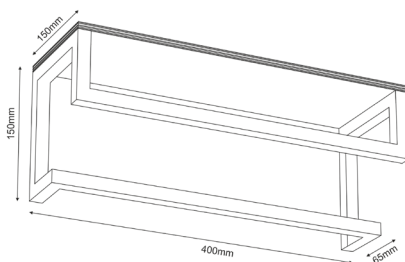

Product number: 9864

Product number: 9865

Materials: **Steel / plywood**

Dimensions: **L 150 x W 400 x H 150mm**

Weight: **0,960 kg**

Loadbearing capacity: **Top Wooden board & Middle board holds up to 1kg**

Product number: 9866

Product number: 9867

Materials: **Steel / plywood**

Dimensions: **L 150 x W 600 x H 150mm**

Weight: **1,440 kg**

Loadbearing capacity: **Top Wooden board & Middle board hold up to 1kg**