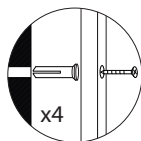

Materials: **Steel/ plywood**

Dimensions: **L 194 x W 180 x H 398 mm**

Weight: **1,030 kg**

Loadbearing capacity: **Top Wooden board holds up to 1kg**

Care instructions: **Wipe clean with a soft, damp cloth and wipe dry**

Others: **Manufactured in Poland**

Wooden grain: **Please note that this is a natural product and there may be deviations in the grain**