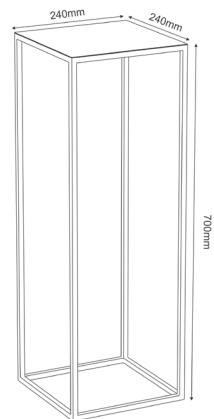

Dimensions: **L 240 x W 240 x H 710 mm**

Weight: **1,535 kg**

Loadbearing capacity: **Top Wooden board holds up to 1kg**

Care instructions: **Wipe clean with a soft, damp cloth and wipe dry**

Others: **Manufactured in Poland**

Wooden grain: **Please note that this is a natural product and there may be deviations in the grain**

FLOWERS STORAGE

Product number: 0801

Product number: 0804

- Materials: **Steel/ plywood**
Dimensions: **L 240 x W 240 x H 1010 mm**
Weight: **1,785 kg**
Loadbearing capacity: **Top Wooden board holds up to 1kg**
Care instructions: **Wipe clean with a soft, damp cloth and wipe dry**
Others: **Manufactured in Poland**
Wooden grain: **Please note that this is a natural product and there may be deviations in the grain**

FLOWERS STORAGE

Product number: 0761

Product number: 0764

Materials: **Steel**

Dimensions: **L 240 x W 240 x H 400 mm**

Weight: **1,155kg**

Loadbearing capacity: **Top metal board holds up to 1kg**

Care instructions: **Wipe clean with a soft, damp cloth and wipe dry**

Others: **Manufactured in Poland**

FLOWERS STORAGE

Product number: 0762

Product number: 0765

Materials: **Steel**

Dimensions: **L 240 x W 240 x H 700 mm**

Weight: **1,485 kg**

Loadbearing capacity: **Top metal board holds up to 1kg**