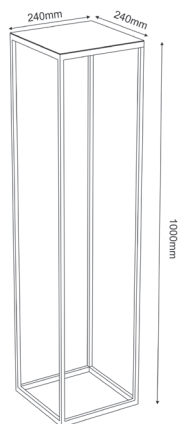

FLOWERS STORAGE

Product number: 0761

Product number: 0764

Materials: **Steel**

Dimensions: **L 240 x W 240 x H 400 mm**

Weight: **1,155kg**

Loadbearing capacity: **Top metal board holds up to 1kg**

Care instructions: **Wipe clean with a soft, damp cloth and wipe dry**

Others: **Manufactured in Poland**

FLOWERS STORAGE

Product number: 0762

Product number: 0765

Materials: **Steel**

Dimensions: **L 240 x W 240 x H 700 mm**

Weight: **1,485 kg**

Loadbearing capacity: **Top metal board holds up to 1kg**

Care instructions: **Wipe clean with a soft, damp cloth and wipe dry**

Others: **Manufactured in Poland**

FLOWERS STORAGE

Product number: 0763

Product number: 0766

Materials: **Steel**

Dimensions: **L 240 x W 240 x H 1000 mm**

Product number: 0430

Materials: **Steel**

Dimensions: **L 240 x W 240 x H 400 mm**

Weight: **1,325 kg**

Loadbearing capacity: **Top metal board holds up to 1kg**

Care instructions: **Wipe clean with a soft, damp cloth and wipe dry**