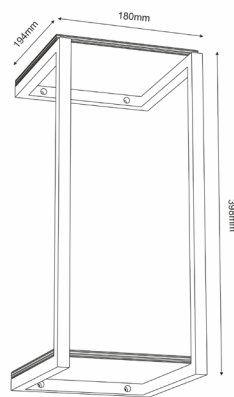

FLOWERS STORAGE

Product number: 8098

Materials: **Steel/ plywood**

Dimensions: **L 194 x W 180 x H 398 mm**

Weight: **1,030 kg**

Loadbearing capacity: **Top Wooden board holds up to 1kg**

Care instructions: **Wipe clean with a soft, damp cloth and wipe dry**

Others: **Manufactured in Poland**

Wooden grain: **Please note that this is a natural product and there may be deviations in the grain**