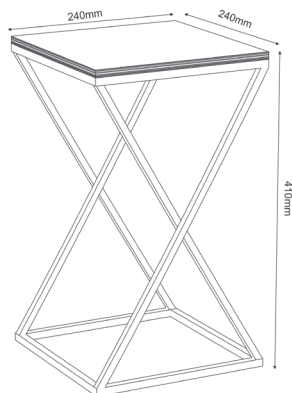

Dimensions: **L 170 x W 170 x H 110 mm**

Weight: **0,570 kg**

Loadbearing capacity: **Top metal board holds up to 1kg**

Care instructions: **Wipe clean with a soft, damp cloth and wipe dry**

Others: **Manufactured in Poland**

FLOWERS STORAGE

Product number: 0404

Product number: 0407

Materials: **Steel/ plywood**

Dimensions: **L 240 x W 240 x H 710 mm**

Weight: **1,485 kg**

Loadbearing capacity: **Top Wooden board holds up to 1kg**

FLOWERS STORAGE

Product number: 0405

Product number: 0408

- Materials: Steel/ plywood
Dimensions: L 240 x W 240 x H 1010 mm
Weight: 1,815 kg
Loadbearing capacity: Top Wooden board holds up to 1kg
Care instructions: Wipe clean with a soft, damp cloth and wipe dry
Others: Manufactured in Poland
Wooden grain: Please note that this is a natural product and there may be deviations in the grain

FLOWERS STORAGE

Product number: 0990

Product number: 0993

Materials: **Steel/ plywood**

Dimensions: **L 240 x W 240 x H 410 mm**

Weight: **1,325 kg**

Loadbearing capacity: **Top Wooden board holds up to 1kg**