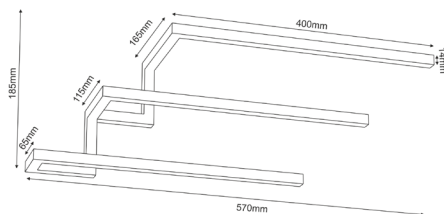

Others: **Manufactured in Poland**

Product number: 9874

Product number: 9875

Materials: **Steel**

Dimensions: **L 165 x W 600 x H 250mm**

Weight: **1,285 kg**

Includes: **Mounting dowels**

Care instructions: **Wipe clean with a soft, damp cloth and wipe dry**

Others: **Manufactured in Poland**

Product number: 9876

Product number: 9877

Materials: **Steel**

Dimensions: L 165 x W 570 x H 185mm

Weight: 1,300 kg

Includes: **Mounting dowels**

Care instructions: **Wipe clean with a soft, damp cloth and wipe dry**

Others: **Manufactured in Poland**

Product number: 9878

Product number: 9879

Materials: Steel

Dimensions: L 205 x W 600 x H 380mm

Weight: 1,765 kg

Includes: Mounting dowels

Care instructions: Wipe clean with a soft, damp cloth and wipe dry

Others: **Manufactured in Poland**

Product number: 9030

Product number: 9031

Materials: **Steel/ plywood**

Dimensions: **L 150 x W 230 x H 780mm**

Weight: **1,835 kg**

Loadbearing capacity: **Wooden boards holds up to 1kg**