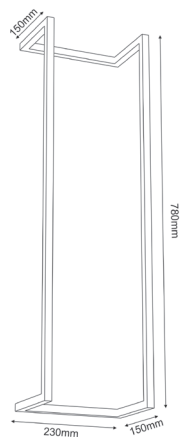

Others: **Manufactured in Poland**

Product number: 9876

Product number: 9877

Materials: **Steel**

Dimensions: L 165 x W 570 x H 185mm

Weight: 1,300 kg

Includes: **Mounting dowels**

Care instructions: **Wipe clean with a soft, damp cloth and wipe dry**

Others: **Manufactured in Poland**

Product number: 9878

Product number: 9879

Materials: Steel

Dimensions: L 205 x W 600 x H 380mm

Weight: 1,765 kg

Includes: Mounting dowels

Care instructions: Wipe clean with a soft, damp cloth and wipe dry

Others: Manufactured in Poland

Product number: 9880

Product number: 9881

Materials: **Steel**

Dimensions: **L 150 x W 230 x H 780mm**

Weight: **0,915 kg**

Includes: **Mounting dowels**

Care instructions: **Wipe clean with a soft, damp cloth and wipe dry**

Others: **Manufactured in Poland**

Product number: 9030

Product number: 9031

Materials: **Steel/ plywood**

Dimensions: **L 150 x W 230 x H 780mm**

Weight: **1,835 kg**

Loadbearing capacity: **Wooden boards holds up to 1kg**