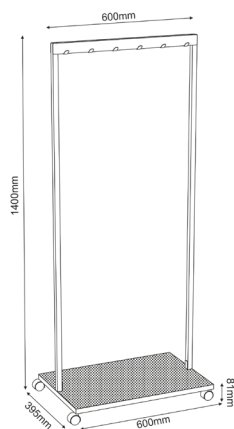

Product number: 9900

Product number: 9901

Materials: **Steel**

Dimensions: **L 200 x W 450 x H 1450mm**

Weight: **4,000 kg**

Care instructions: **Wipe clean with a soft, damp cloth and wipe dry**

Others: **Manufactured in Poland**

Product number: 9898

Product number: 9899

Materials: **Steel**
Dimensions: **L 200 x W 450 x H 850mm**
Weight: **2,800 kg**
Care instructions: **Wipe clean with a soft, damp cloth and wipe dry**
Others: **Manufactured in Poland**

Product number: 9905

Materials: **Steel**

Dimensions: **L 395 x W 600 x H 1400mm**

Weight: **8,080 kg**

Loadbearing capacity: **Holds up to 5kg**

Care instructions: **Wipe clean with a soft, damp cloth and wipe dry**

Others: **Manufactured in Poland**

Product number: 9904

Materials: **Steel**

Dimensions: **L 400 x W 1000 x H 1235 mm**

Weight: **5,500 kg**

Loadbearing capacity: **Holds up to 5kg**

Care instructions: **Wipe clean with a soft, damp cloth and wipe dry**