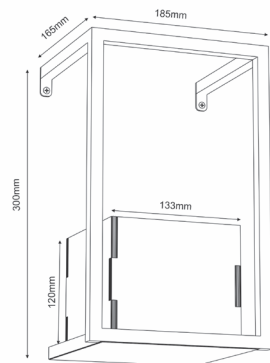

Product number: 9010

- Materials: **Steel**
Dimensions: **L 290 x W 290 x H 513 mm**
Weight: **2,359 kg**
Loadbearing capacity: **Top metal board holds up to 1kg**
Care instructions: **Wipe clean with a soft, damp cloth and wipe dry**
Others: **Manufactured in Poland**

FLOWERS STORAGE

Product number: 8082

Product number: 8076

Product number: 8079

Materials: **Steel**

Dimensions: **L 320 x W 320 x H 1000 mm**

Weight: **2,000 kg**

Loadbearing capacity: **Top metal board holds up to 1kg**

Product number: 8078

Product number: 8084

Materials: **Steel**

Dimensions: **L 320 x W 320 x H 400 mm**

Weight: **1,535 kg**

Loadbearing capacity: **Top metal board holds up to 1kg**

Care instructions: **Wipe clean with a soft, damp cloth and wipe dry**

Others: **Manufactured in Poland**

Product number: 8106

Materials: **Steel/ plywood**

Dimensions: **L 165 x W 185 x H 300 mm**

Weight: **1,000 kg**

Loadbearing capacity: **Metal board holds up to 1kg**

Care instructions: **Wipe clean with a soft, damp cloth and wipe dry**