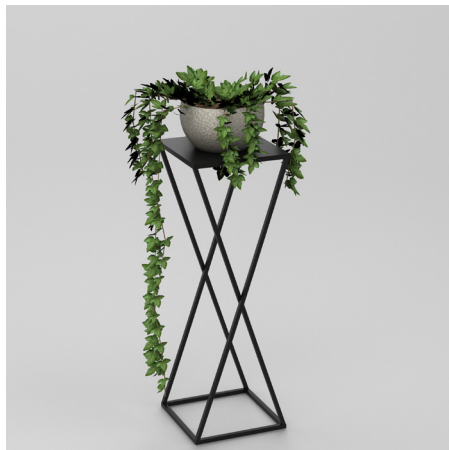

Product number: 0431