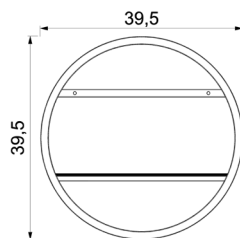

Others: **Manufactured in Poland**

Product number: 9876

Product number: 9877

Materials: **Steel**

Dimensions: L 165 x W 570 x H 185mm

Weight: 1,300 kg

Includes: **Mounting dowels**

Care instructions: **Wipe clean with a soft, damp cloth and wipe dry**

Others: **Manufactured in Poland**

Product number: 9030

Product number: 9031

Materials: **Steel/ plywood**

Dimensions: **L 150 x W 230 x H 780mm**

Weight: **1,835 kg**

Loadbearing capacity: **Wooden boards holds up to 1kg**

Product number: 0292

Materials: **Steel/ plywood**

Dimensions: **L 395 x W 155 x H 395mm**

Weight: **2,835 kg**

Loadbearing capacity: **Wooden boards holds up to 1kg**

Includes: **Mounting dowels**

Care instructions: **Wipe clean with a soft, damp cloth and wipe dry**

Others: **Manufactured in Poland**

Wooden grain: **Please note that this is a natural product and there may be deviations in the grain**

Product number: 0293

Materials: **Steel/ plywood**

Dimensions: **L 625 x W 155 x H 625mm**