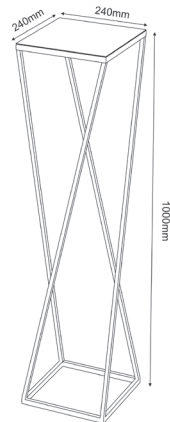

Others: **Manufactured in Poland**

FLOWERS STORAGE

Product number: 0434

Product number: 0437

Materials: **Steel**

Dimensions: **L 240 x W 240 x H 700 mm**

Weight: **1,535 kg**

Loadbearing capacity: **Top metal board holds up to 1kg**

Care instructions: **Wipe clean with a soft, damp cloth and wipe dry**

Others: **Manufactured in Poland**

FLOWERS STORAGE

Product number: 0435

Product number: 0438

Materials: **Steel**

Dimensions: **L 240 x W 240 x H 1000 mm**

Weight: **1,785 kg**

Loadbearing capacity: **Top metal board holds up to 1kg**

Care instructions: **Wipe clean with a soft, damp cloth and wipe dry**

Others: **Manufactured in Poland**

FLOWERS STORAGE

Product number: 0435

Product number: 0438

Materials: **Steel**

Dimensions: **L 240 x W 240 x H 1000 mm**

Weight: **1,785 kg**

Loadbearing capacity: **Top metal board holds up to 1kg**

Care instructions: **Wipe clean with a soft, damp cloth and wipe dry**