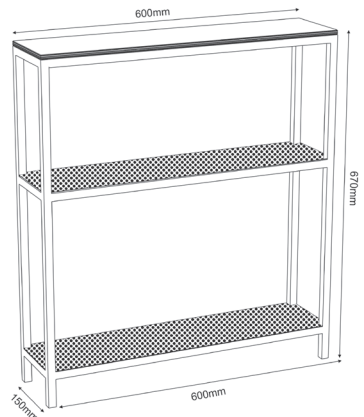

Others: **Manufactured in Poland**

Product number: 9904

Materials: **Steel**

Dimensions: **L 400 x W 1000 x H 1235 mm**

Weight: **5,500 kg**

Loadbearing capacity: **Holds up to 5kg**

Care instructions: **Wipe clean with a soft, damp cloth and wipe dry**

Others: **Manufactured in Poland**

Product number: 9882

Materials: Steel

Dimensions: L 150 x W 600 x H 665 mm

Weight: 5,515 kg

Loadbearing capacity: To board & middle board holds up to 2 kg

Care instructions: Wipe clean with a soft, damp cloth and wipe dry

Others: Manufactured in Poland

Product number: 9883

Product number: 9884

Materials: Steel

Dimensions: L 150 x W 600 x H 670mm

Weight: 4,000 kg

Loadbearing capacity: To board & middle board holds up to 3kg

Care instructions: Wipe clean with a soft, damp cloth and wipe dry

Dimensions: **L 170 x W 170 x H 110 mm**

Weight: **0,570 kg**

Loadbearing capacity: **Top metal board holds up to 1kg**

Care instructions: **Wipe clean with a soft, damp cloth and wipe dry**

Others: **Manufactured in Poland**