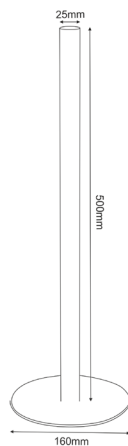

Wooden grain: **Please note that this is a natural product and there may be deviations in the grain**

Product number: 9856

Product number: 9857

Materials: **Steel**

Dimensions: **L 30 x W 40 x H 40mm**

Weight: **0,015 kg**

Product number: 9903

Materials: **Steel**

Dimensions: **L 30 x W 400 x H 40mm**

Weight: **0,210 kg**

Care instructions: **Wipe clean with a soft, damp cloth and wipe dry**

Others: **Manufactured in Poland**

Product number: 9858

Product number: 9859

Materials: **Steel**

Dimensions: **L 30 x W 600 x H 40mm**

Weight: **0,300 kg**

Care instructions: **Wipe clean with a soft, damp cloth and wipe dry**

Others: **Manufactured in Poland**

Product number: 9889

Product number: 9890

- Materials: **Steel**
- Dimensions: **L 160 x W 500 x H 160mm**
- Weight: **0,805 kg**
- Loadbearing capacity: **Holds up to 4 paper rolls**
- Care instructions: **Wipe clean with a soft, damp cloth and wipe dry**
- Others: **Manufactured in Poland**