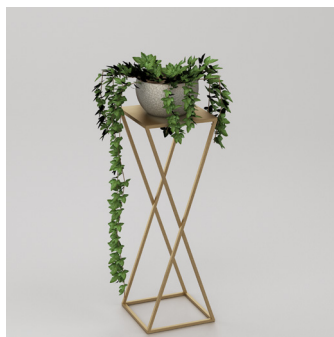

Materials: **Steel**

Dimensions: **L 240 x W 240 x H 700 mm**

Weight: **1,535 kg**

Loadbearing capacity: **Top metal board holds up to 1kg**

Care instructions: **Wipe clean with a soft, damp cloth and wipe dry**

Others: **Manufactured in Poland**