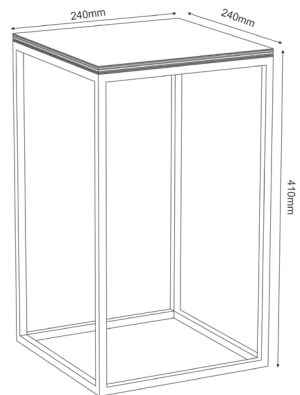

Dimensions: **L 170 x W 170 x H 110 mm**

Weight: **0,570 kg**

Loadbearing capacity: **Top metal board holds up to 1kg**

Care instructions: **Wipe clean with a soft, damp cloth and wipe dry**

Others: **Manufactured in Poland**

FIREPLACE STORAGE

Product number: 9896

Materials: **Steel**

Dimensions: **L 300 x W 300 x H 1000 mm**

Weight: **4,900 kg**

Care instructions: **Wipe clean with a soft, damp cloth and wipe dry**

Others: **Manufactured in Poland**

FIREPLACE STORAGE

Product number: 9897

Materials: **Steel**

Dimensions: **L 300 x W 400 x H 1200 mm**

Weight: **6,195 kg**

Care instructions: **Wipe clean with a soft, damp cloth and wipe dry**

Others: **Manufactured in Poland**

FLOWERS STORAGE

Product number: 0403

Product number: 0406

Materials: **Steel/ plywood**

Dimensions: **L 240 x W 240 x H 410 mm**

Weight: **1,155 kg**

Loadbearing capacity: **Top Wooden board holds up to 1kg**