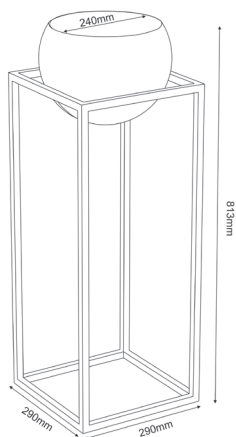

FLOWERS STORAGE

Product number: 9005

Materials: **Steel**

Dimensions: **L 290 x W 290 x H 813 mm**

Weight: **2,800 kg**

Loadbearing capacity: **Top metal board holds up to 1kg**

Care instructions: **Wipe clean with a soft, damp cloth and wipe dry**

Others: **Manufactured in Poland**

FLOWERS STORAGE

Product number: 9006

Materials: Steel

Dimensions: L 290 x W 290 x H 1113 mm

Weight: 3,270 kg

Loadbearing capacity: Top metal board holds up to 1kg

Care instructions: Wipe clean with a soft, damp cloth and wipe dry

Others: Manufactured in Poland

Product number: 9007

- Materials: **Steel**
Dimensions: **L 290 x W 290 x H 513 mm**
Weight: **2,350 kg**
Loadbearing capacity: **Top metal board holds up to 1kg**
Care instructions: **Wipe clean with a soft, damp cloth and wipe dry**
Others: **Manufactured in Poland**

Product number: 9008

- Materials: **Steel**
Dimensions: **L 290 x W 290 x H 813 mm**
Weight: **2,800 kg**
Loadbearing capacity: **Top metal board holds up to 1kg**
Care instructions: **Wipe clean with a soft, damp cloth and wipe dry**
Others: **Manufactured in Poland**