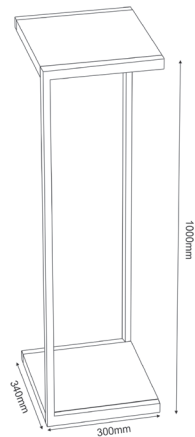

Product number: 9024

- Materials: **Steel/ plywood**
Dimensions: **L 340 x W 300 x H 400 mm**
Weight: **3 kg**
Loadbearing capacity: **Top Wooden board & Middle board holds up to 1kg**
Care instructions: **Wipe clean with a soft, damp cloth and wipe dry**
Others: **Manufactured in Poland**
Wooden grain: **Please note that this is a natural product and there may be deviations in the grain**

FLOWERS STORAGE

Product number: 9022

Product number: 9025

Materials: **Steel/ plywood**

Dimensions: **L 340 x W 300 x H 700 mm**

Weight: **3,355 kg**

Loadbearing capacity: **Top Wooden board & Middle board holds up to 1kg**

FLOWERS STORAGE

Product number: 9023

Product number: 9026

Materials: **Steel/ plywood**

Dimensions: **L 340 x W 300 x H 1000 mm**

Weight: **3,715 kg**

Loadbearing capacity: **Top Wooden board & Middle board holds up to 1kg**