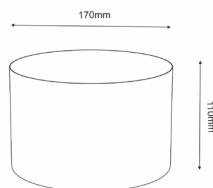

Materials: **Steel**

Dimensions: **L 170 x W 170 x H 110 mm**

Weight: **0,415 kg**

Loadbearing capacity: **Top metal board holds up to 1kg**

Care instructions: **Wipe clean with a soft, damp cloth and wipe dry**

Others: **Manufactured in Poland**