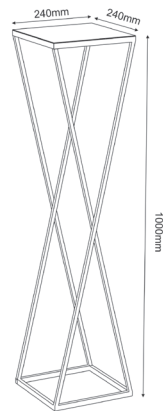

Product number: 0430

Materials: **Steel**

Dimensions: **L 240 x W 240 x H 400 mm**

Weight: **1,325 kg**

Loadbearing capacity: **Top metal board holds up to 1kg**

Care instructions: **Wipe clean with a soft, damp cloth and wipe dry**

Others: **Manufactured in Poland**

Product number: 0428

Product number: 0431

Materials: **Steel**

Dimensions: **L 240 x W 240 x H 700 mm**

Weight: **1,535 kg**

Loadbearing capacity: **Top metal board holds up to 1kg**

Care instructions: **Wipe clean with a soft, damp cloth and wipe dry**

Others: **Manufactured in Poland**

FLOWERS STORAGE

Product number: 0429

Product number: 0432

Materials: **Steel**

Dimensions: **L 240 x W 240 x H 1000 mm**

Product number: 0436

Materials: **Steel**

Dimensions: **L 240 x W 240 x H 400 mm**

Weight: **1,325 kg**

Loadbearing capacity: **Top metal board holds up to 1kg**

Care instructions: **Wipe clean with a soft, damp cloth and wipe dry**