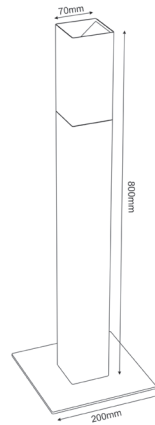

Dimensions: **L 200 x W 200 x H 1550 mm**

Weight: **1,200 kg**

Loadbearing capacity: **Top metal board holds up to 1kg**

Care instructions: **Wipe clean with a soft, damp cloth and wipe dry**

Others: **Manufactured in Poland**

Materials: **Steel**

Dimensions: **L 170 x W 170 x H 110 mm**

Weight: **0,415 kg**

Loadbearing capacity: **Top metal board holds up to 1kg**

Care instructions: **Wipe clean with a soft, damp cloth and wipe dry**

Others: **Manufactured in Poland**

SMOKER ACCESSORIES

Product number: 9891

Materials: **Steel**

Dimensions: **L 250 x W 250 x H 800 mm**

Weight: **3,385 kg**

Care instructions: **Wipe clean with a soft, damp cloth and wipe dry**

Others: **Manufactured in Poland**

SMOKER ACCESSORIES

Product number: 9892

Materials: **Steel**

Dimensions: **L 200 x W 200 x H 800 mm**

Weight: **4,055 kg**

Care instructions: **Wipe clean with a soft, damp cloth and wipe dry**