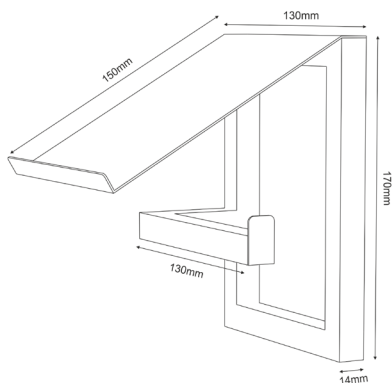

Materials: **Steel**

Dimensions: **L 150 x W 130 x H 170mm**

Weight: **0,575 kg**

Loadbearing capacity: **Holds 1 paper roll**

Care instructions: **Wipe clean with a soft, damp cloth and wipe dry**

Others: **Manufactured in Poland**