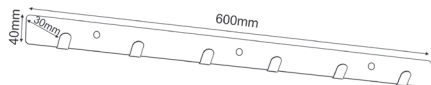

Product number: 9903

Materials: **Steel**

Dimensions: **L 30 x W 400 x H 40mm**

Weight: **0,210 kg**

Care instructions: **Wipe clean with a soft, damp cloth and wipe dry**

Others: **Manufactured in Poland**

Product number: 9858

Product number: 9859

Materials: **Steel**

Dimensions: **L 30 x W 600 x H 40mm**

Weight: **0,300 kg**

Care instructions: **Wipe clean with a soft, damp cloth and wipe dry**

Others: **Manufactured in Poland**