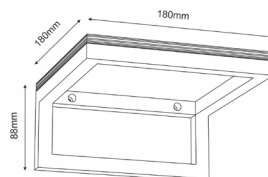

Dimensions: **L 200 x W 200 x H 1550 mm**

Weight: **1,200 kg**

Loadbearing capacity: **Top metal board holds up to 1kg**

Care instructions: **Wipe clean with a soft, damp cloth and wipe dry**

Others: **Manufactured in Poland**

FLOWERS STORAGE

Product number: 8100

Product number: 8101

Product number: 8102

- Materials: **Steel**
Dimensions: **L 170 x W 170 x H 1550 mm**
Weight: **0,580 kg**
Loadbearing capacity: **Top metal board holds up to 1kg**
Care instructions: **Wipe clean with a soft, damp cloth and wipe dry**
Others: **Manufactured in Poland**

FLOWERS STORAGE

Product number: 8097

Materials: **Steel/ plywood**

Dimensions: **L 180 x W 180 x H 88 mm**

Weight: **0,520 kg**

Loadbearing capacity: **Top Wooden board holds up to 1kg**

Care instructions: **Wipe clean with a soft, damp cloth and wipe dry**