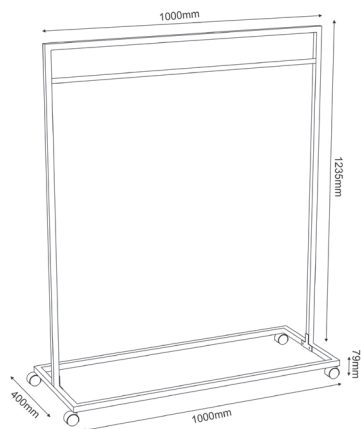

Product number: 9898

Product number: 9899

Materials: **Steel**
Dimensions: **L 200 x W 450 x H 850mm**
Weight: **2,800 kg**
Care instructions: **Wipe clean with a soft, damp cloth and wipe dry**
Others: **Manufactured in Poland**

Product number: 9905

Materials: **Steel**

Dimensions: **L 395 x W 600 x H 1400mm**

Weight: **8,080 kg**

Loadbearing capacity: **Holds up to 5kg**

Care instructions: **Wipe clean with a soft, damp cloth and wipe dry**

Others: **Manufactured in Poland**

Product number: 9904

Materials: **Steel**

Dimensions: **L 400 x W 1000 x H 1235 mm**

Weight: **5,500 kg**

Loadbearing capacity: **Holds up to 5kg**

Care instructions: **Wipe clean with a soft, damp cloth and wipe dry**

Others: **Manufactured in Poland**

Product number: 9882

Materials: Steel

Dimensions: L 150 x W 600 x H 665 mm

Weight: 5,515 kg

Loadbearing capacity: To board & middle board holds up to 2 kg

Care instructions: Wipe clean with a soft, damp cloth and wipe dry