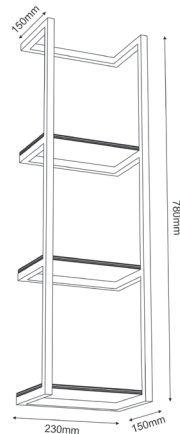

Materials: **Steel/ plywood**

Dimensions: **L 150 x W 230 x H 780mm**

Weight: **1,835 kg**

Loadbearing capacity: **Wooden boards holds up to 1kg**

Includes: **Mounting dowels**

Care instructions: **Wipe clean with a soft, damp cloth and wipe dry**

Others: **Manufactured in Poland**

Wooden grain: **Please note that this is a natural product and there may be deviations in the grain**