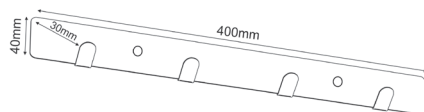

Others: **Manufactured in Poland**

Product number: 9030

Product number: 9031

Materials: **Steel/ plywood**

Dimensions: **L 150 x W 230 x H 780mm**

Weight: **1,835 kg**

Loadbearing capacity: **Wooden boards holds up to 1kg**

Wooden grain: **Please note that this is a natural product and there may be deviations in the grain**

Product number: 9856

Product number: 9857

Materials: **Steel**

Dimensions: **L 30 x W 40 x H 40mm**

Weight: **0,015 kg**

Loadbearing capacity: **Holds up to 1kg**

Includes: **Double sided adhesive tape**

Care instructions: **Wipe clean with a soft, damp cloth and wipe dry**

Others: **Manufactured in Poland**

Product number: 9902

Product number: 9903

Materials: **Steel**

Dimensions: **L 30 x W 400 x H 40mm**

Weight: **0,210 kg**

Care instructions: **Wipe clean with a soft, damp cloth and wipe dry**

Others: **Manufactured in Poland**