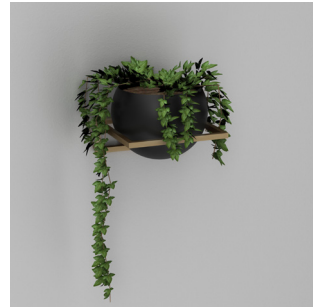

Product number: 9028