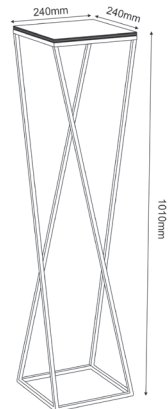

FLOWERS STORAGE

Product number: 0799

Product number: 0802

Materials: Steel/ plywood

Dimensions: L 240 x W 240 x H 410 mm

Weight: 1,325 kg

Loadbearing capacity: Top Wooden board holds up to 1kg

Care instructions: Wipe clean with a soft, damp cloth and wipe dry

Dimensions: **L 240 x W 240 x H 710 mm**

Weight: **1,535 kg**

Loadbearing capacity: **Top Wooden board holds up to 1kg**

Care instructions: **Wipe clean with a soft, damp cloth and wipe dry**

Others: **Manufactured in Poland**

Wooden grain: **Please note that this is a natural product and there may be deviations in the grain**

FLOWERS STORAGE

Product number: 0801

Product number: 0804

- Materials: **Steel/ plywood**
Dimensions: **L 240 x W 240 x H 1010 mm**
Weight: **1,785 kg**
Loadbearing capacity: **Top Wooden board holds up to 1kg**
Care instructions: **Wipe clean with a soft, damp cloth and wipe dry**
Others: **Manufactured in Poland**
Wooden grain: **Please note that this is a natural product and there may be deviations in the grain**

FLOWERS STORAGE

Product number: 0761

Product number: 0764

Materials: **Steel**

Dimensions: **L 240 x W 240 x H 400 mm**

Weight: **1,155kg**

Loadbearing capacity: **Top metal board holds up to 1kg**

Care instructions: **Wipe clean with a soft, damp cloth and wipe dry**