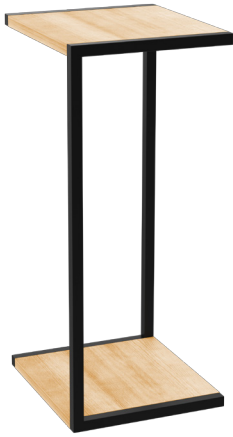

FLOWERS STORAGE

Product number: 9022