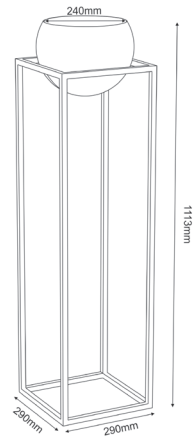

FLOWERS STORAGE

Product number: 9009

- Materials: **Steel**
Dimensions: **L 290 x W 290 x H 1113 mm**
Weight: **3,270 kg**
Loadbearing capacity: **Top metal board holds up to 1kg**
Care instructions: **Wipe clean with a soft, damp cloth and wipe dry**
Others: **Manufactured in Poland**

Product number: 9010

- Materials: **Steel**
Dimensions: **L 290 x W 290 x H 513 mm**
Weight: **2,359 kg**
Loadbearing capacity: **Top metal board holds up to 1kg**
Care instructions: **Wipe clean with a soft, damp cloth and wipe dry**
Others: **Manufactured in Poland**

Product number: 9011

Materials: **Steel**

Dimensions: **L 290 x W 290 x H 813 mm**

Weight: **2,800 kg**

Loadbearing capacity: **Top metal board holds up to 1kg**

Care instructions: **Wipe clean with a soft, damp cloth and wipe dry**

Others: **Manufactured in Poland**

FLOWERS STORAGE

Product number: 9012

Materials: **Steel**

Dimensions: **L 290 x W 290 x H 1113 mm**

Weight: **3,270 kg**

Loadbearing capacity: **Top metal board holds up to 1kg**