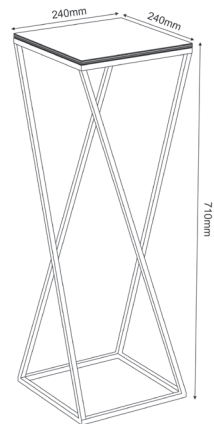

Product number: 0803