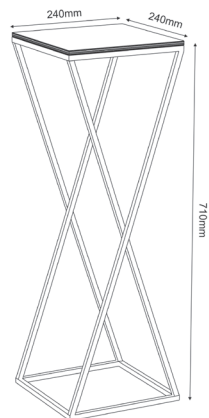

FLOWERS STORAGE

Product number: 0404

Product number: 0407

Materials: **Steel/ plywood**

Dimensions: **L 240 x W 240 x H 710 mm**

Weight: **1,485 kg**

Loadbearing capacity: **Top Wooden board holds up to 1kg**

FLOWERS STORAGE

Product number: 0405

Product number: 0408

- Materials: Steel/ plywood
Dimensions: L 240 x W 240 x H 1010 mm
Weight: 1,815 kg
Loadbearing capacity: Top Wooden board holds up to 1kg
Care instructions: Wipe clean with a soft, damp cloth and wipe dry
Others: Manufactured in Poland
Wooden grain: Please note that this is a natural product and there may be deviations in the grain

FLOWERS STORAGE

Product number: 0990

Product number: 0993

Materials: **Steel/ plywood**

Dimensions: **L 240 x W 240 x H 410 mm**

Weight: **1,325 kg**

Loadbearing capacity: **Top Wooden board holds up to 1kg**

FLOWERS STORAGE

Product number: 0991

Product number: 0994

Materials: **Steel/ plywood**

Dimensions: **L 240 x W 240 x H 710 mm**

Weight: **1,535 kg**

Loadbearing capacity: **Top Wooden board holds up to 1kg**