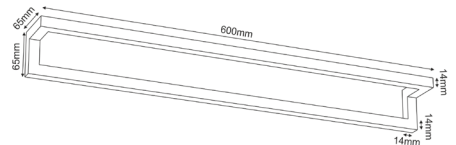

Product number: 9866

Product number: 9867

Materials: **Steel / plywood**

Dimensions: **L 150 x W 600 x H 150mm**

Weight: **1,440 kg**

Loadbearing capacity: **Top Wooden board & Middle board hold up to 1kg**

Product number: 9862

Product number: 9863

Materials: **Steel / plywood**

Dimensions: **L 150 x W 600 x H 105mm**

Weight: **1,450 kg**

Loadbearing capacity: **Top Wooden board & Middle board hold up to 1kg**

Product number: 9868

Product number: 9869

Materials: **Steel**

Dimensions: **L 65 x W 400 x H 65mm**

Weight: **0,545 kg**

Includes: **Mounting dowels**

Care instructions: **Wipe clean with a soft, damp cloth and wipe dry**

Others: **Manufactured in Poland**

Product number: 9870

Product number: 9871

Materials: Steel

Dimensions: L 65 x W 600 x H 65mm

Weight: 0,765 kg

Includes: Mounting dowels

Care instructions: Wipe clean with a soft, damp cloth and wipe dry