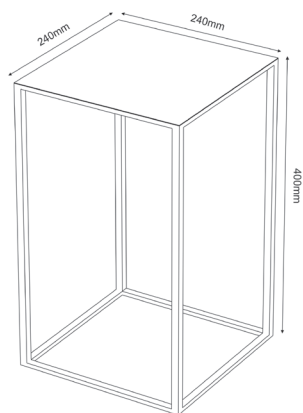

FLOWERS STORAGE

Product number: 0799

Product number: 0802

Materials: Steel/ plywood

Dimensions: L 240 x W 240 x H 410 mm

Weight: 1,325 kg

Loadbearing capacity: Top Wooden board holds up to 1kg

Care instructions: Wipe clean with a soft, damp cloth and wipe dry

Dimensions: **L 240 x W 240 x H 710 mm**

Weight: **1,535 kg**

Loadbearing capacity: **Top Wooden board holds up to 1kg**

Care instructions: **Wipe clean with a soft, damp cloth and wipe dry**

Others: **Manufactured in Poland**

Wooden grain: **Please note that this is a natural product and there may be deviations in the grain**

FLOWERS STORAGE

Product number: 0801

Product number: 0804

- Materials: **Steel/ plywood**
Dimensions: **L 240 x W 240 x H 1010 mm**
Weight: **1,785 kg**
Loadbearing capacity: **Top Wooden board holds up to 1kg**
Care instructions: **Wipe clean with a soft, damp cloth and wipe dry**
Others: **Manufactured in Poland**
Wooden grain: **Please note that this is a natural product and there may be deviations in the grain**

FLOWERS STORAGE

Product number: 0761

Product number: 0764

Materials: **Steel**

Dimensions: **L 240 x W 240 x H 400 mm**

Weight: **1,155kg**

Loadbearing capacity: **Top metal board holds up to 1kg**

Care instructions: **Wipe clean with a soft, damp cloth and wipe dry**