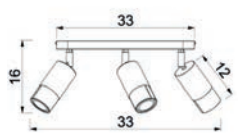

3xGU10max8W
painted steel