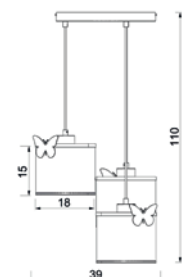

- 3xE27max15W
- painted steel