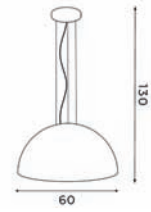

1x E27 max 15W
painted composite