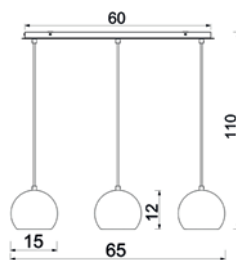

3xE27max15W

■ painted steel / chrome plated steel