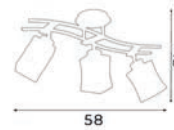

- 3xE27max15W
- chrome plated steel / plastic