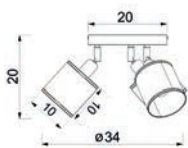

9756
Shade 2689

3xE14max15W
painted steel