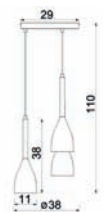

3xE27max15W

■ painted steel / wood