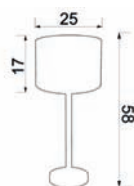

1xE27max15W

■ painted steel / wood