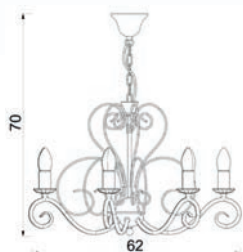

☒ 7xE14max15W
■ painted steel