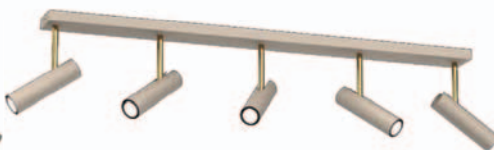

3xGU10max8W
painted steel

5xGU10max8W
painted steel

0264

0274

0284

0337

0327

UWAGA: Lampy są dostarczane bez źródeł światła / Bulbs not included