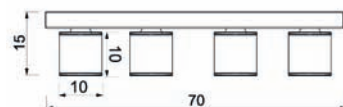

4xE14max15W
 painted steel