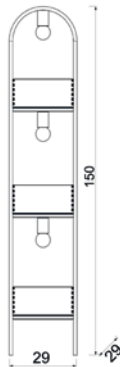

- ☒ 3xE27max15W
- ▣ painted steel / wood

* Informujemy, że dla zapewnienia bezpieczeństwa oraz prawidłowego użytkowania opraw oświetleniowych z funkcją półki, nie wolno stosować żywych roślin. / *Please be advised that for the safety and proper use of lighting fixtures with shelf functionality, the use of live plants is strictly prohibited.

UWAGA: Lampy są dostarczane bez źródeł światła / Bulbs not included