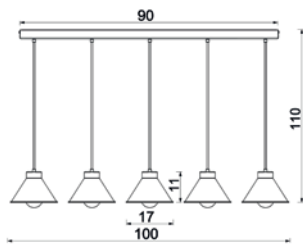

☒ 5xE27max15W

▢ painted steel