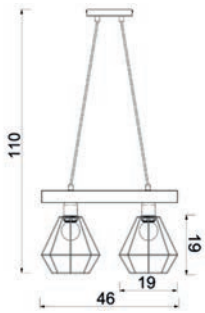

■ 8970
Shade 2823

■ 8965
Shade 2869

- ✘ 1xE27max15W
- ▣ painted steel

✦ 1xE27max15W
 ■ painted steel / wood

■ 4101

■ 4104

✦ 2xE27max15W
 ■ painted steel / wood

■ 4102