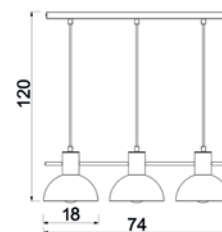

3xE27max15W
painted steel