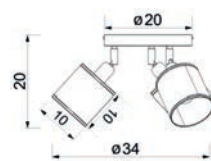

☒ 3xE14max15W

▣ painted steel