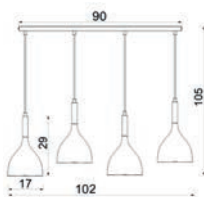

■ 3707

☒ 4x E27 max 15W
■ painted steel / wood