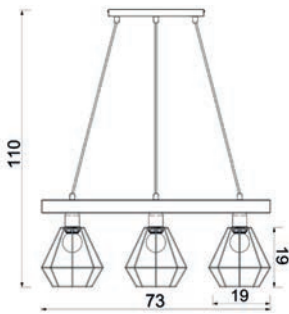

✦ 3xE27max15W
■ painted steel / wood