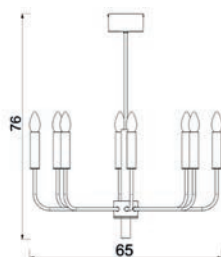

8xE14max15W

■ painted steel / brass plated steel

UWAGA: Lampy są dostarczane bez źródeł światła / Bulbs not included

■ BLACK STRUCTURE

■ SHINY GOLD

■ CHROME

■ TITANIUM GOLD