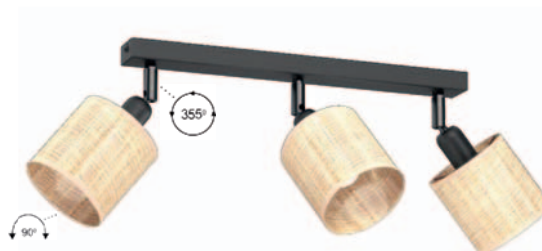

■ 5294

Shade 2966

☒ 2xE14max15W

▣ painted steel

■ 5295

Shade 2966

☒ 3xE14max15W

▣ painted steel