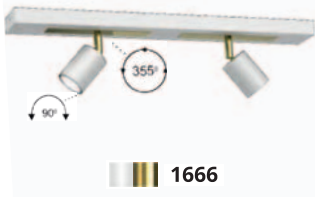

0413

6xGU10max8W
 painted steel / brass plated steel

1665

1xGU10max8W

■ painted steel / brass plated steel

1661

1669

1666