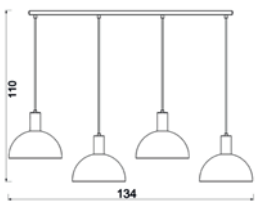

1xE27max15W
painted steel / wood

3889

4332

2xE27max15W
painted steel / wood

4329

4333

3xE27max15W
painted steel / wood

4330

4334

4xE27max15W
painted steel / wood

4331

4335