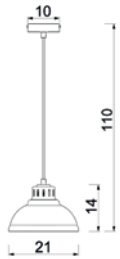

1xE27max15W
painted steel

9097

9094

9115

8888

8933

9223

1xE27max15W
painted steel