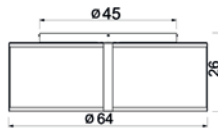

▬ 1655

▬ 1656

☒ 4xE27max15W

▬ painted steel / brass plated steel

▬ 1675

4147

- 1xE27max15W
- painted steel / brass plated steel

4148