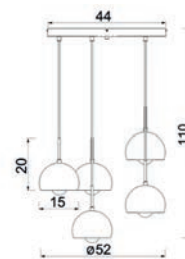

☒ 3x E27 max 15W

▣ painted steel / chrome plated steel

▣ 3742