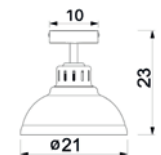

1xE27max15W
painted steel