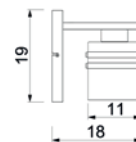

☒ 1xE27max15W

■ painted steel / brass plated steel