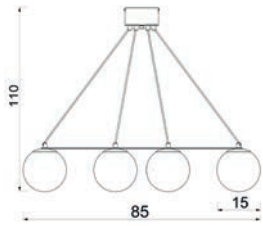

☒ 4xE27max15W

▢ painted steel