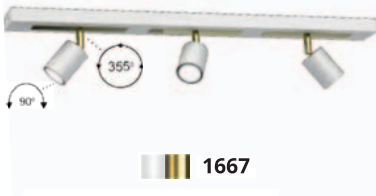

2xGU10max8W

■ painted steel / brass plated steel

1662

1670

1667

3xGU10max8W

■ painted steel / brass plated steel

1663