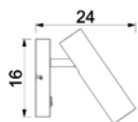

1xGU10max8W

■ painted steel