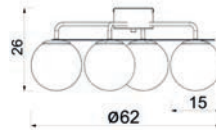

GLAME

165

■ **5580**
Glass 2815

☒ 3xE27max15W
▨ painted steel

■ **5581**
Glass 2815

☒ 5xE27max15W
▨ painted steel

■ **5582**
Glass 2815

☒ 2xE27max15W
▨ painted steel