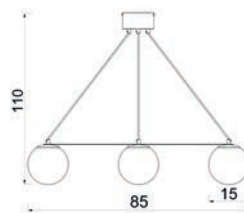

☒ 3xE27max15W
▨ painted steel

☒ 5xE27max15W
▨ painted steel