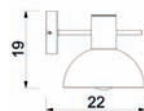

1xE27max15W
painted steel