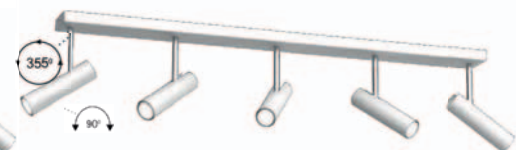

0327

UWAGA: Lampy są dostarczane bez źródeł światła / Bulbs not included