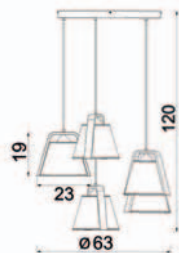

⊠ 5xE27max15W
■ painted steel / wood