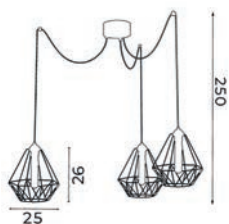

■ 8065

☒ 1xE27max15W
■ painted steel

1x E27 max 15W
 painted steel

4078

3x E27 max 15W
 painted steel

4079

5x E27 max 15W
 painted steel

4080