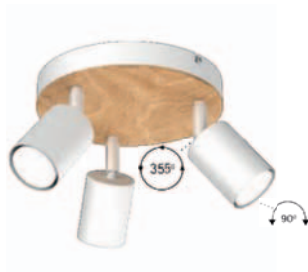

produkt posiada certyfikat FSC® / FSC® certified article

0593