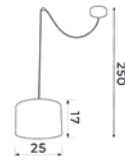

- ✦ 1xE27max15W
- ▨ painted steel