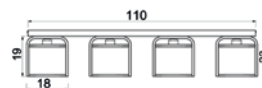

☒ 4xE27max15W
▣ painted steel / wood