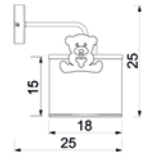

- 1xE27max15W
- painted steel