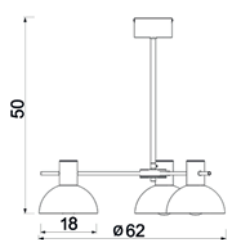

3xE27max15W

■ painted steel