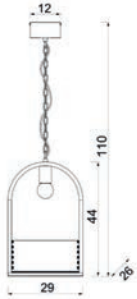

- ☒ 1xE27max15W
- ▣ painted steel / wood