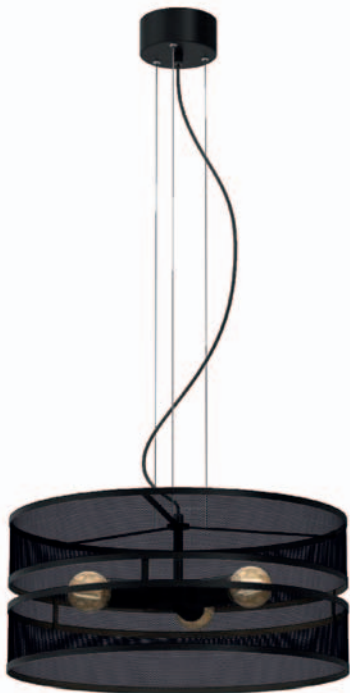

☒ 3xE27max15W
■ painted steel

☒ 3xE27max15W
■ painted steel

■ 3153

☒ 3xE27max15W
■ painted steel

☒ 3xE27max15W
■ painted steel