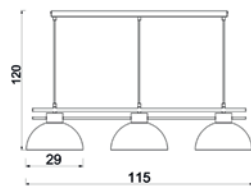

⊠ 3xE27max15W
■ painted steel