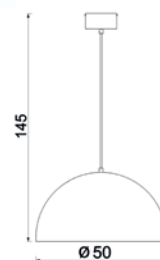

3002

3003

3004

3005

1xE27max15W
painted steel

■ 1631

⊠ 1xE27max15W

▨ painted composite