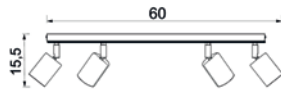

3xGU10max8W

■ painted steel / wood

produkt posiada certyfikat FSC® / FSC® certified article

0594