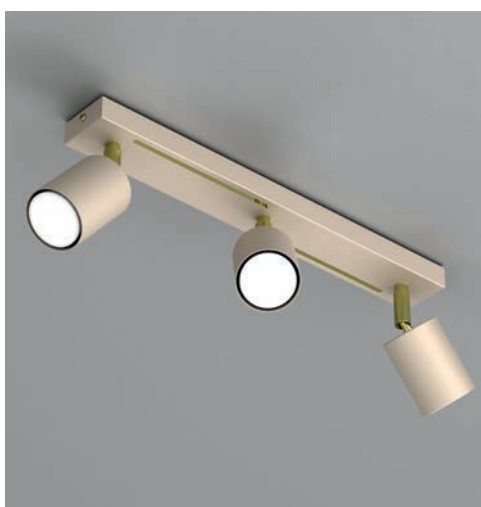

■ BLACK STRUCTURE

■ BLACK GLOSS

■ WHITE MATT

✦ 1xGU10max8W
 ■ painted steel

✦ 2xGU10max8W
 ■ painted steel

✦ 3xGU10max8W
 ■ painted steel

4466

4516