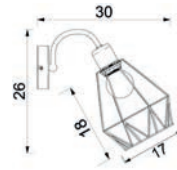

- ☒ 1xE27max15W
- ▣ painted steel