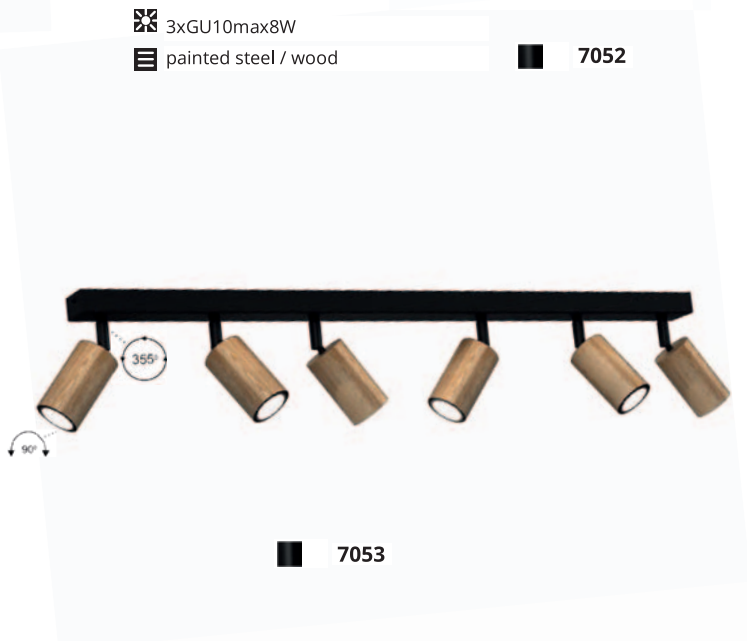

☒ 6xGU10max8W
■ painted steel / wood

■ 7053