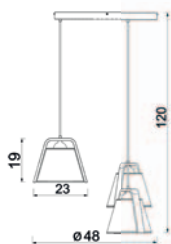

■ **0641**
Shade 2951

☒ 3xE27max15W
▨ painted steel / wood

■ **0642**
Shade 2951

☒ 3xE27max15W
▨ painted steel / wood

■ **0643**
Shade 2951

☒ 4xE27max15W
▨ painted steel / wood

■ **0644**
Shade 2951

⊠ 1xE27max15W
■ painted steel / wood