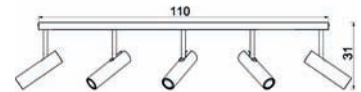

5xGU10max8W
painted steel