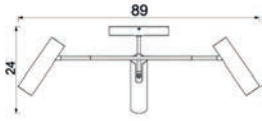

3xGU10max8W
painted steel