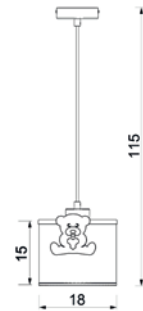

- 1xE27max15W
- painted steel