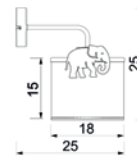

- ☒ 1xE27max15W
- ☒ painted steel