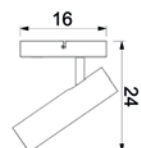

1xGU10max8W

■ painted steel