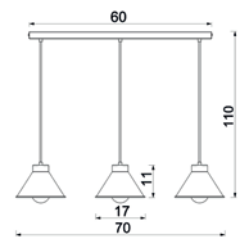

- ✘ 3xE27max15W
- ▣ painted steel