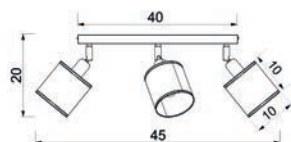

■ 5294

Shade 2966

☒ 2xE14max15W

▣ painted steel

■ 5295

Shade 2966

☒ 3xE14max15W

▣ painted steel