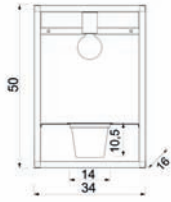

- ☒ 1xE27max15W
- ▣ painted steel