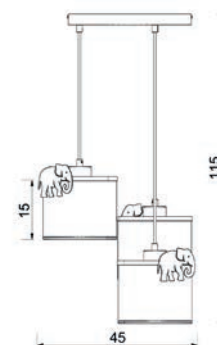

- ☒ 3xE27max15W
- ☒ painted steel