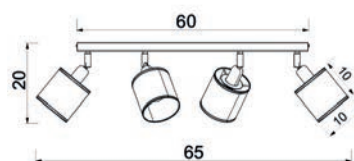

■ 5296

Shade 2966

☒ 3xE14max15W

▣ painted steel

■ 5297

Shade 2966

☒ 3xE14max15W

▣ painted steel