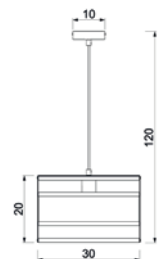

■ painted steel / brass plated steel

1128

3903

4405

4408

4411

1xE27max15W

■ painted steel / brass plated steel