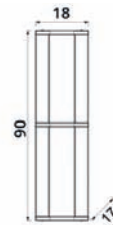

☒ 2xLEDmax9W

▨ painted steel / wood

* Informujemy, że dla zapewnienia bezpieczeństwa oraz prawidłowego użytkowania opraw oświetleniowych z funkcją półki, nie wolno stosować żywych roślin. /
*Please be advised that for the safety and proper use of lighting fixtures with shelf functionality, the use of live plants is strictly prohibited.