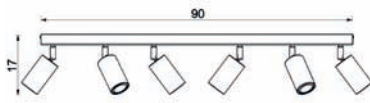

☒ 6xGU10max8W
■ painted steel / wood

■ 7053