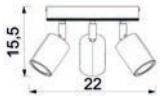

produkt posiada certyfikat FSC® / FSC® certified article

0593