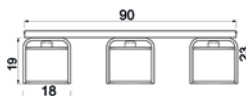

☒ 3xE27max15W
▣ painted steel / wood