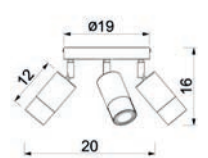

3xGU10max8W
painted steel

UWAGA: Lampy są dostarczane bez źródeł światła / Bulbs not included