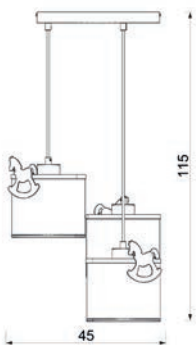

- ✦ 3xE27max15W
- ▣ painted steel