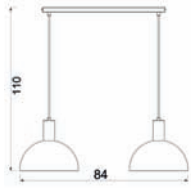

▣ 3742

☒ 5x E27 max 15W

▣ painted steel / chrome plated steel

▣ 3743

1xE27max15W
 painted steel / wood

3889

4332

2xE27max15W
 painted steel / wood