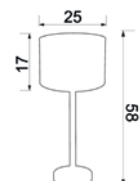

✦ 1xE27max15W
■ painted steel / wood