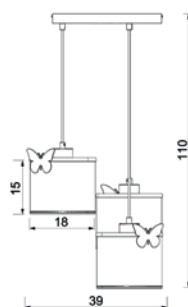

- ☒ 3xE27max15W
- ☒ painted steel