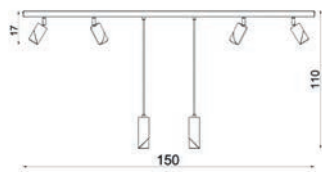

6xGU10max8W
painted steel / plated steel

BLACK STRUCTURE
LIGHT GREY STRUCTURE

SHINY GOLD
BEIGE STRUCTURE

CHROME
TITANIUM GOLD

WHITE MATT

SHIFT