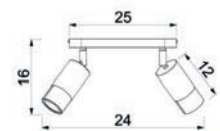

■ painted steel

5192

9527

9519

5184

2xGU10max8W

■ painted steel

5193