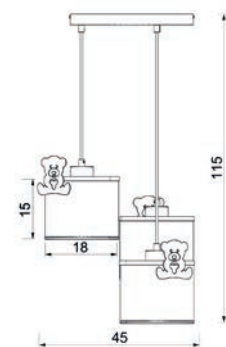

- 3xE27max15W
- painted steel