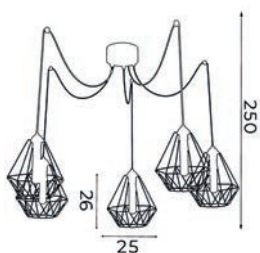

■ 8065

☒ 1xE27max15W
■ painted steel

1x E27 max 15W
 painted steel

4078

3x E27 max 15W
 painted steel

4079

5x E27 max 15W
 painted steel

4080