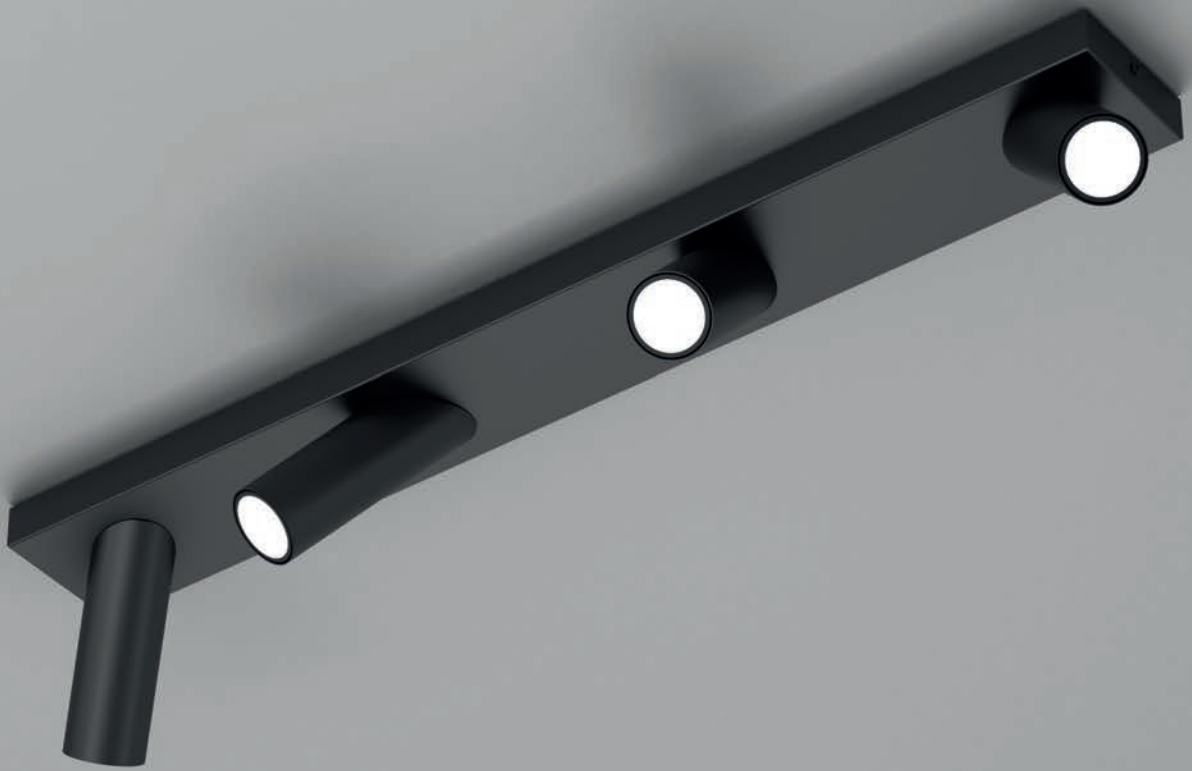

■ 1658

- ☒ 3xGU10max8W
- ▢ painted steel

- ☒ 1xGU10max8W
- ▢ painted steel