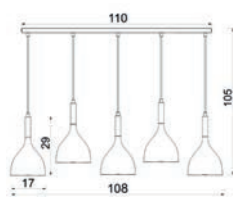

■ 3708

☒ 5x E27 max 15W
■ painted steel / wood