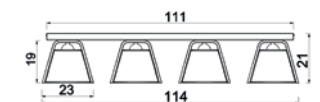

■ **0641**
Shade 2951

☒ 3xE27max15W
▨ painted steel / wood

■ **0642**
Shade 2951

☒ 3xE27max15W
▨ painted steel / wood

■ **0643**
Shade 2951

☒ 4xE27max15W
▨ painted steel / wood

■ **0644**
Shade 2951

⊠ 1xE27max15W
■ painted steel / wood