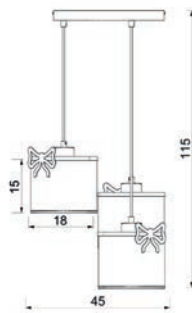

☒ 3xE27max15W

▣ painted steel