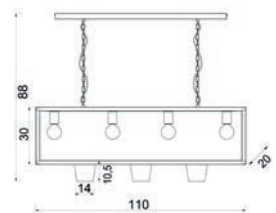

■ BEIGE STRUCTURE

■ TITANIUM GOLD

■ BLACK STRUCTURE

FLOOR TUBE

5368

5371

4xE27max15W

■ painted steel