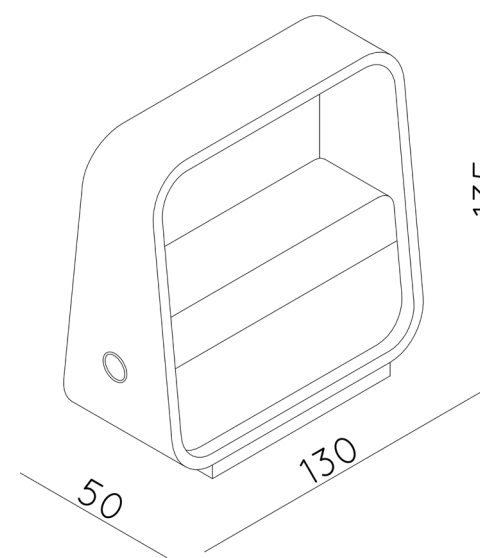

H 5 cm - B 13 cm - L 13 cm

Type of lamp:	Wall light & table lamp
Wattage:	3.7W - Integrated LED
Kelvin:	2700 Kelvin
Lumen:	80 lumen
Material:	Aluminium
Colors available:	Rust Brown
Energy label:	G
Operation:	Touch dimmer on the product
Dimmable:	Yes
Mounting:	With magnetic mounting system for easy installation
Rechargeable:	Yes

SILVI

premium
BY LUCIDE