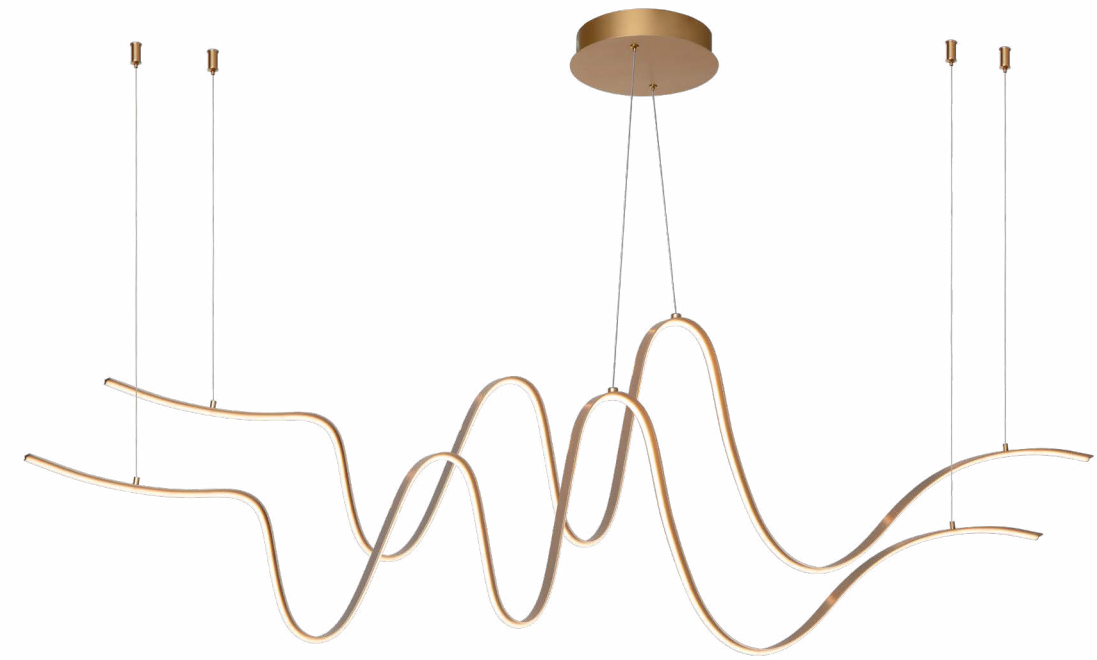

WITH HONEYCOMB
DIFFUSER

24403/36/04

People who love elegance and style are guaranteed to fall for Griffith's charms. This impressive designed pendant light made of high-quality Aluminium not only has an eye-catching design, its versatility and ease of use are remarkable. The tubular pendant light carries an integrated, dimmable LED that you can easily operate via a touch switch. With this switch you can also adjust the desired light color. In addition Griffith is adjustable in height. This allows you to install the pendant light easily. Stylish, user-friendly and effective? That's Griffith.

H 236.5 max. cm - B 38 cm - L 38 cm

- Type of lamp:** Pendant light
- Wattage:** 36W - Integrated LED
- Kelvin:** 2700 / 3300 / 4000 Kelvin
- Lumen:** 1050 lumen
- Material:** Aluminium
- Colors available:** Bronze
- Energy label:** G
- Operation:** Light switch
- Dimmable:** Yes
- Dim technique:** Correlated Colour Temperature (CCT) via dip switch in the canopy

LAMBADA

52401/58/02

Two graceful lines dance their way through your interior. Lambada is an original pendant light with playful, organic shapes. The two lines with integrated, dimmable LED radiate a warm, white light that you can easily dim smoothly via the wall switch. You can easily adjust the height of the pendant light. In its unique, exotic way, Lambada casts the ideal light above your dining table, as a showpiece in the entrance hall or as a mood setter in the living room.