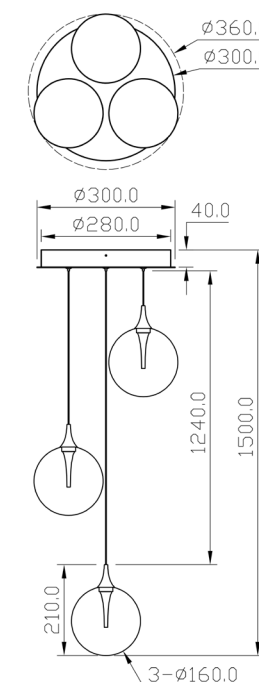

H 150 max. cm - B 36 cm - L 36 cm

Type of lamp:	Pendant light
Wattage:	13W - Integrated LED
Kelvin:	2700 Kelvin
Lumen:	1050 lumen - transparent 950 lumen - amber
Material:	Glass
Colors available:	Transparent & Amber
Energy label:	G
Operation:	Light switch
Dimmable:	Yes