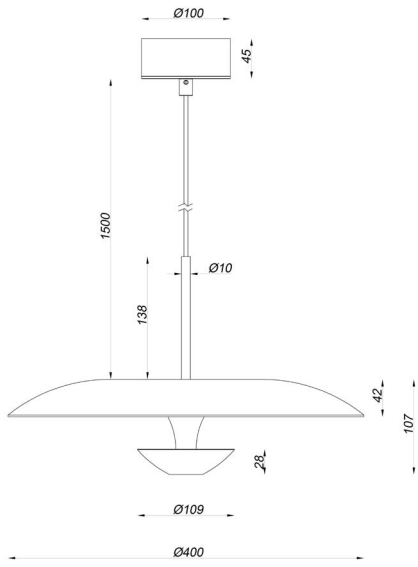

H 170 max. cm - B 40 cm - L 40 cm

- **Type of lamp:** Pendant light
- **Wattage:** 12W - Integrated LED
- **Kelvin:** 2700 Kelvin
- **Lumen:** 310 lumen
- **Material:** Aluminium
- **Colors available:** Black
- **Energy label:** G
- **Operation:** Light switch
- **Dimmable:** Yes