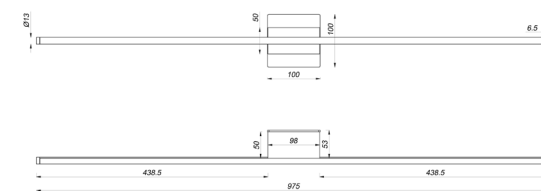

H 5 cm - B 10 cm - L 97.5 cm

Type of lamp:	Wall light
Wattage:	25W - Integrated LED
Kelvin:	2700 / 3300 / 4000 Kelvin
Lumen:	930 lumen
Material:	Aluminium
Colors available:	Black
Energy label:	G
Operation:	Light switch
Dimmable:	Yes, via handwave sensor
Dim technique:	Correlated Colour Temperature (CCT) via handwave sensor