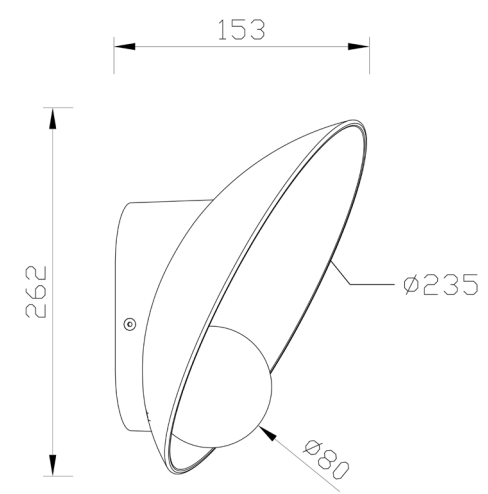

H 26.2 cm - B 15.3 cm - L 23.5 cm

Type of lamp:	Wall light
Wattage:	6W - Integrated LED
Kelvin:	3000 Kelvin
Lumen:	580 lumen
Material:	Polymer
Colors available:	Black & Terracotta
Energy label:	F
Operation:	Light switch
Dimmable:	Yes