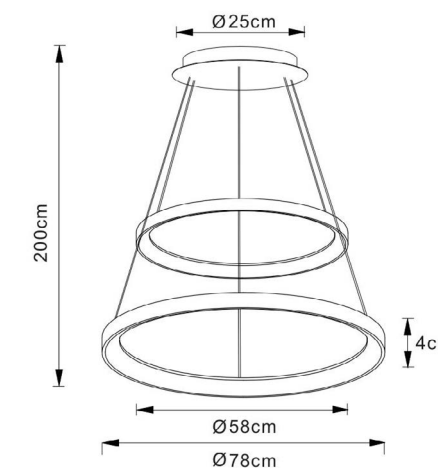

H 236.5 max. cm - B 38 cm - L 38 cm

- Type of lamp:** Pendant light
- Wattage:** 36W - Integrated LED
- Kelvin:** 2700 / 3300 / 4000 Kelvin
- Lumen:** 1050 lumen
- Material:** Aluminium
- Colors available:** Bronze
- Energy label:** G
- Operation:** Light switch
- Dimmable:** Yes
- Dim technique:** Correlated Colour Temperature (CCT) via dip switch in the canopy

H 210 max. cm - B 39 cm - L 160 cm

Type of lamp:	Pendant light
Wattage:	54W - Integrated LED
Kelvin:	2700 Kelvin
Lumen:	3500 lumen
Material:	Aluminium
Colors available:	Matt Gold / Brass
Energy label:	G
Operation:	Light switch
Dimmable:	Yes

H 180 cm - B 44 cm - L 44 cm

Type of lamp:	Floor lamp
Wattage:	1x 30.5W - Integrated LED
Kelvin:	2700 Kelvin
Lumen:	3600 lumen
Material:	Aluminium
Colors available:	Matt Gold / Brass
Energy label:	F
Operation:	Dimmer on the cable
Dimmable:	Yes

H 200 max. cm - B 78 cm - L 78 cm

Type of lamp:	Pendant light
Wattage:	92W - Integrated LED
Kelvin:	2700 Kelvin
Lumen:	4160 lumen
Material:	Aluminium
Colors available:	Matt Gold / Brass & Black
Energy label:	G
Operation:	Light switch
Dimmable:	Yes