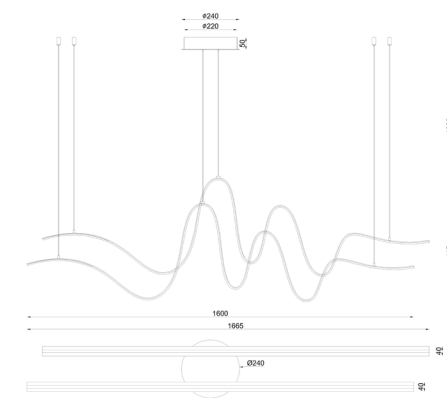

H 220 max. cm - B 24 cm - L 160 cm

Type of lamp:	Pendant light
Wattage:	55W - Integrated LED
Kelvin:	2700 Kelvin
Lumen:	4850 lumen
Material:	Aluminium
Colors available:	Matt Gold / Brass
Energy label:	F
Operation:	Light switch
Dimmable:	Yes