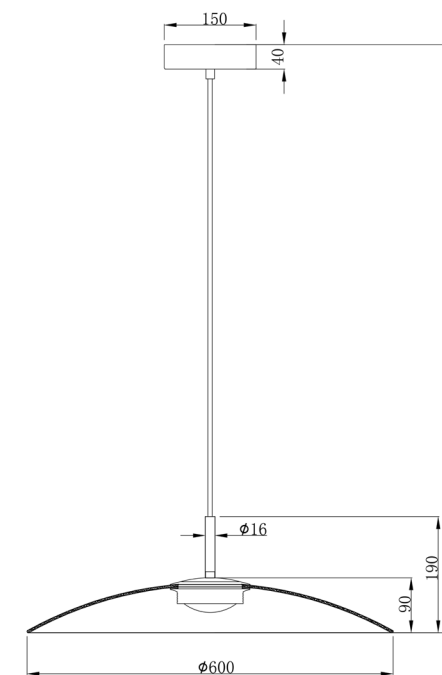

H 169.3 max. cm - B 38.2 cm - L 143.2 cm

Type of lamp:	Pendant light
Wattage:	86W - Integrated LED
Kelvin:	2700 Kelvin
Lumen:	4300 lumen
Material:	Acrylic
Colors available:	Black
Energy label:	G
Operation:	Light switch
Dimmable:	Yes

H 169.3 max. cm - B 69.9 cm - L 69.9 cm

- Type of lamp:** Pendant light
- Wattage:** 86W - Integrated LED
- Kelvin:** 2700 Kelvin
- Lumen:** 4300 lumen
- Material:** Acrylic
- Colors available:** Black
- Energy label:** G
- Operation:** Light switch
- Dimmable:** Yes

H 150 max. cm - B 40 cm - L 40 cm

Type of lamp:	Pendant light
Wattage	11W - Integrated LED
Kelvin:	2700 Kelvin
Lumen:	360 lumen
Material:	Glass
Colors available:	Opal, Amber & Smoke Grey
Energy label:	G
Operation:	Light switch
Dimmable:	Yes

H 150 max. cm - B 60 cm - L 60 cm

- Type of lamp:** Pendant light
- Wattage:** 18.6W - Integrated LED
- Kelvin:** 2700 Kelvin
- Lumen:** 500 lumen
- Material:** Glass
- Colors available:** Opal, Amber & Smoke Grey
- Energy label:** G
- Operation:** Light switch
- Dimmable:** Yes