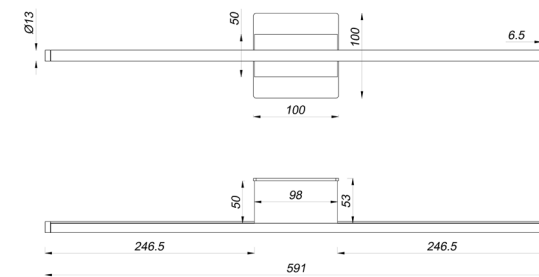

H 5 cm - B 10 cm - L 59.1 cm

Type of lamp:	Wall light
Wattage:	13W - Integrated LED
Kelvin:	2700 / 3300 / 4000 Kelvin
Lumen:	480 lumen
Material:	Aluminium
Colors available:	Black
Energy label:	G
Operation:	Light switch
Dimmable:	Yes, via handwave sensor
Dim technique:	Correlated Colour Temperature (CCT) via handwave sensor