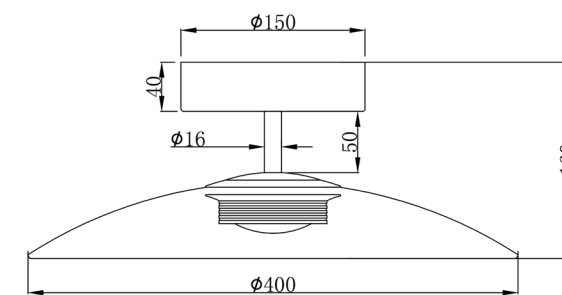

H 16 cm - B 40 cm - L 40 cm

Type of lamp:	Flush ceiling light
Wattage:	11W - Integrated LED
Kelvin:	2700 Kelvin
Lumen:	360 lumen
Material:	Glass
Colors available:	Opal, Amber & Smoke Grey
Energy label:	G
Operation:	Light switch
Dimmable:	Yes