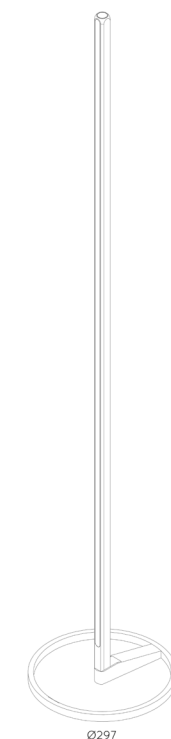

H 160 max. cm - B 2.5 cm - L 197.1 cm

- Type of lamp:** Pendant light
- Wattage:** 24W - Integrated LED
- Kelvin:** 2700 - 4000 Kelvin
- Lumen:** 940 lumen
- Material:** Aluminium
- Colors available:** Black
- Energy label:** G
- Dimmable:** Yes, via handwave sensor
- Dim technique:** Correlated Colour Temperature (CCT) via handwave sensor

H 207.9 max. cm - B 5 cm - L 150 cm

Type of lamp:	Pendant light
Wattage:	36W - Integrated LED
Kelvin:	2700 / 4000 Kelvin
Lumen:	2450 lumen
Material:	Aluminium
Colors available:	Coffee
Energy label:	G
Operation:	Light switch
Dimmable:	Yes, via handwave sensor
Dim technique:	Correlated Colour Temperature (CCT) switch on the product

BRAGA

premium
BY LUCIDE

TOUCH DIMMER ON
TOP OF THE PRODUCT

23772/18/96

Braga is hard to describe in just one word: stylish, minimal, timeless, with a touch of the otherworldly. Standing at a discreet height of 155 centimetres, this high-quality aluminium floor lamp will blend effortlessly into any corner of your home. The rounded, compact shade radiates a soft light. Adjusting the brightness is a breeze with the touch sensor discreetly located on the top of the lamp.

H 30 cm - B 30 cm - L 155 cm

Type of lamp:	Floor lamp
Wattage:	22W - Integrated LED
Kelvin:	2700 / 4000 Kelvin
Lumen:	1000 lumen
Material:	Aluminium
Colors available:	Coffee
Energy label:	G
Operation:	Touch dimmer on the product
Dimmable:	Yes
Dim technique:	Correlated Colour Temperature (CCT) via touch button on the product