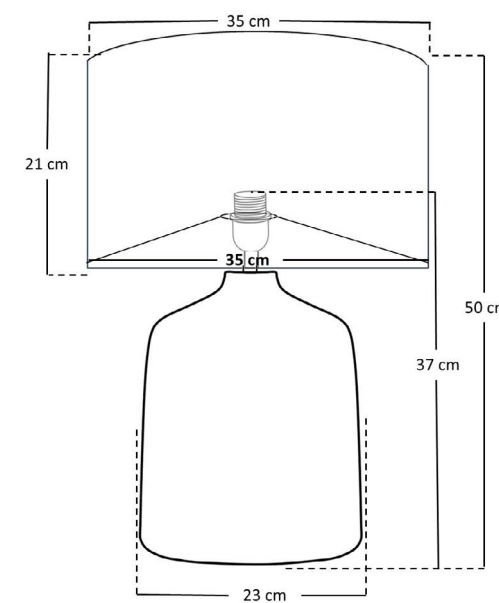

H 48 cm - B 35 cm - L 35 cm

Type of lamp:	Table lamp
Wattage:	1x 40W - E27
Material:	Seagrass
Colors available:	Natural
Operation:	On-off switch on the cable
Recom. bulb:	49032/05/62
Dimmable:	No

IP20

10552/81/73

H 64 cm - B 45 cm - L 45 cm

Type of lamp:	Table lamp
Wattage:	1x 40W - E27
Material:	Seagrass
Colors available:	Natural
Operation:	Light switch
Recom. bulb:	49032/05/62
Dimmable:	No

ARRAH

10553/81/73

With its dark linen lampshade, Arrah will instantly create a cosy atmosphere in your home. This table lamp stands out for its use of natural, sustainable materials. The base is made from high-quality rattan woven into a coarse structure for added durability. Arrah works perfectly as a table lamp in your dining area or as an ambient light on a dresser or coffee table. Pair it with warm accessories and plants to bring a Scandinavian look to your home. The lamp is 50 centimetres high and 35 centimetres in diameter.

H 50 cm - B 35 cm - L 35 cm

Type of lamp:	Table lamp
Wattage:	1x 40W - E27
Material:	Rattan
Colors available:	Natural
Operation:	On-off switch on the cable
Recom. bulb:	49032/05/62
Dimmable:	No

IP20

GISELA