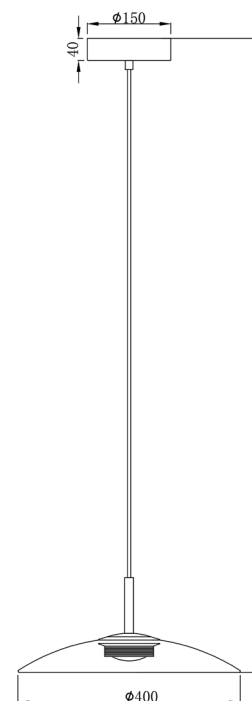

H 150 max. cm - B 40 cm - L 40 cm

Type of lamp:	Pendant light
Wattage	11W - Integrated LED
Kelvin:	2700 Kelvin
Lumen:	360 lumen
Material:	Glass
Colors available:	Opal, Amber & Smoke Grey
Energy label:	G
Operation:	Light switch
Dimmable:	Yes