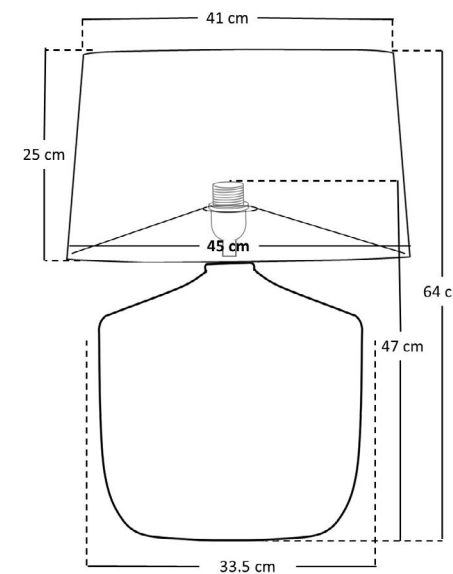

H 64 cm - B 45 cm - L 45 cm

Type of lamp:	Table lamp
Wattage:	1x 40W - E27
Material:	Seagrass
Colors available:	Natural
Operation:	Light switch
Recom. bulb:	49032/05/62
Dimmable:	No