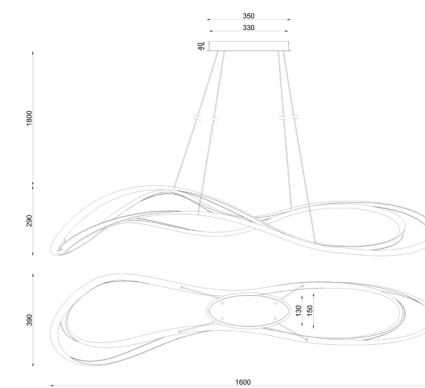

H 210 max. cm - B 39 cm - L 160 cm

Type of lamp:	Pendant light
Wattage:	54W - Integrated LED
Kelvin:	2700 Kelvin
Lumen:	3500 lumen
Material:	Aluminium
Colors available:	Matt Gold / Brass
Energy label:	G
Operation:	Light switch
Dimmable:	Yes