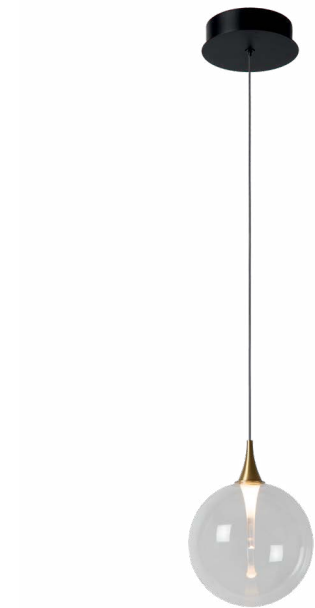

GISELA

Transparent
13494/04/60

Amber
13494/04/62

This glass ball may not show you the future, but it will illuminate your living room, dining room, office or hallway. Gisela is a pendant light that consists of a clear, glass ball which is adjustable in height. The integrated LED module spreads warm, white light. Its timeless, spherical design works well in both classic interiors and modern homes. Install Gisela in series above the dining table or opt for a single piece that attracts attention: you will always impress others with this pendant.

H 150 max. cm - B 16 cm - L 16 cm

- Type of lamp:** Pendant light
- Wattage:** 5W - Integrated LED
- Kelvin:** 2700 Kelvin
- Lumen:** 290 lumen - transparent
270 lumen - amber
- Material:** Glass
- Colors available:** Transparent & Amber
- Energy label:** G
- Operation:** Light switch
- Dimmable:** No

Transparent
13494/11/60

Amber
13494/11/62

The Gisela consists of different clear, glass balls, each of which are adjustable in height. The integrated LED modules are dimmable and spread warm, white light. This timeless, spherical design works well in both classic interiors and modern homes. Whether you hang them at the same height or playfully descending: you will always impress with this elegant pendant light.

Transparent
13494/18/60

Amber
13494/18/62

The Gisela consists of different clear, glass balls, each of which are adjustable in height. The integrated LED modules are dimmable and spread warm, white light. This timeless, spherical design works well in both classic interiors and modern homes. Whether you hang them at the same height or playfully descending: you will always impress with this elegant pendant light.