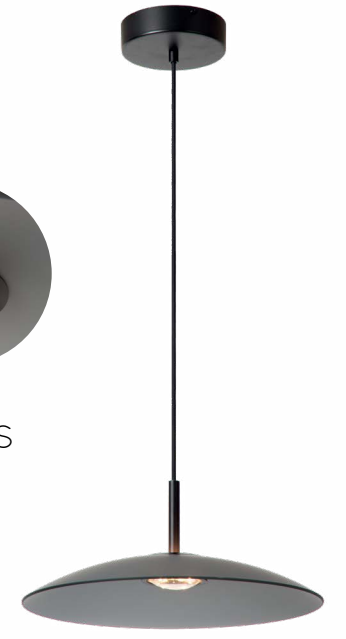

Transparent
13494/11/60

Amber
13494/11/62

The Gisela consists of different clear, glass balls, each of which are adjustable in height. The integrated LED modules are dimmable and spread warm, white light. This timeless, spherical design works well in both classic interiors and modern homes. Whether you hang them at the same height or playfully descending: you will always impress with this elegant pendant light.

24404/84/30

The Calina pendant light is a striking feature. The high-quality acrylic with its beautiful opal colour. Calina boldly takes centre stage in your home. The warm white light radiates outwards to bring the ultimate level of homeliness to your bedroom, lounge or dining room. The matt gold detailing adds a touch of style to this pendant light. Connect the pendant light to an external dimmer and brighten any room to your liking. Make a statement with Calina.

CALINA

premium
BY LUCIDE

MENGA

UP AND DOWNLIGHT

Opal
25417/10/61

Amber
25417/10/62

SPECIAL LENS

Smoke Grey
25417/10/65

Want to create a magical spectacle in your interior? For Menga, that's never a problem. This original pendant light made of high-quality, satin matt-coloured glass has a built-in lens. This design creates a delineated downward beam of light on the one hand, and a gentle glow upwards on the other. By connecting this versatile lamp to a dimmer, you can also easily adjust the brightness of the warm, white light emanating from the integrated dimmable LED. Also the height is easily adjustable. Menga is a wonderful pendant light which guarantees a unique atmosphere.