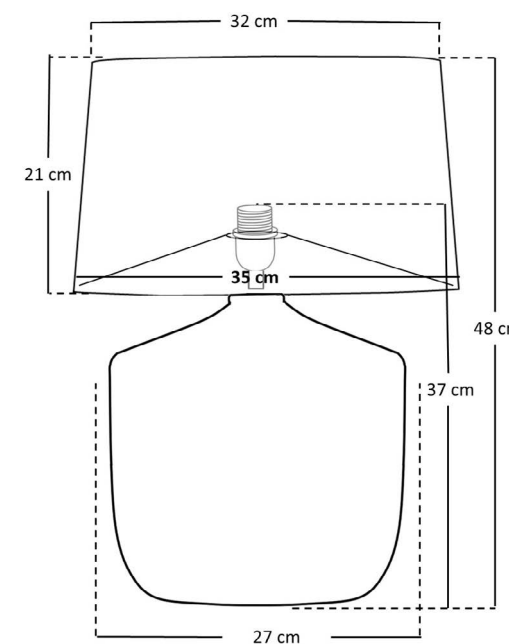

H 127.5 max. cm - B 47 cm - L 47 cm

- Type of lamp:** Pendant light
- Wattage:** 1x 40W - E27
- Material:** Seagrass
- Colors available:** Black, Brown & Natural
- Operation:** Light switch
- Recom. bulb:** 49032/05/62
- Dimmable:** Yes

H 61 cm - B 45 cm - L 45 cm

- Type of lamp:** Table lamp
- Wattage:** 1x 40W - E27
- Material:** Seagrass
- Colors available:** Black, Brown & Natural
- Operation:** On-off switch on the cable
- Recom. bulb:** 49032/05/62
- Dimmable:** No

H 48 cm - B 35 cm - L 35 cm

Type of lamp:	Table lamp
Wattage:	1x 40W - E27
Material:	Seagrass
Colors available:	Natural
Operation:	On-off switch on the cable
Recom. bulb:	49032/05/62
Dimmable:	No

IP20

10552/81/73