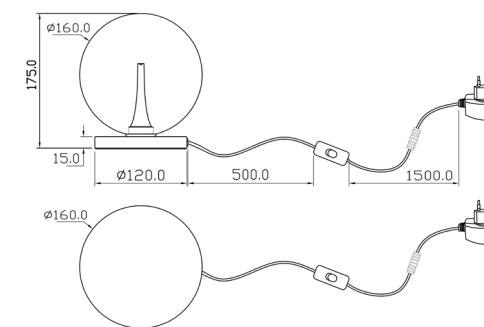

H 17.5 cm - B 16 cm - L 16 cm

Type of lamp:	Table lamp
Wattage:	5W - Integrated LED
Kelvin:	2700 Kelvin
Lumen:	270 lumen - transparent 250 lumen - amber
Material:	Glass
Colors available:	Transparent & Amber
Energy label:	G
Operation:	On-off switch on the cable
Dimmable:	No