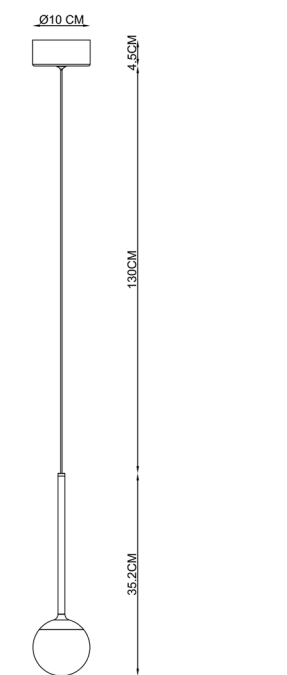

H 150 max. cm - B 16 cm - L 16 cm

- Type of lamp:** Pendant light
- Wattage:** 5W - Integrated LED
- Kelvin:** 2700 Kelvin
- Lumen:** 290 lumen - transparent
270 lumen - amber
- Material:** Glass
- Colors available:** Transparent & Amber
- Energy label:** G
- Operation:** Light switch
- Dimmable:** No

H 326 max. cm - B 61 cm - L 61 cm

Type of lamp:	Pendant light
Wattage:	42W - Integrated LED
Kelvin:	2700 Kelvin
Lumen:	3800 lumen - transparent 3400 lumen - amber
Material:	Glass
Colors available:	Transparent & Amber
Energy label:	F - transparent G - amber
Operation:	Light switch
Dimmable:	Yes

H 17.5 cm - B 16 cm - L 16 cm

Type of lamp:	Table lamp
Wattage:	5W - Integrated LED
Kelvin:	2700 Kelvin
Lumen:	270 lumen - transparent 250 lumen - amber
Material:	Glass
Colors available:	Transparent & Amber
Energy label:	G
Operation:	On-off switch on the cable
Dimmable:	No

H 169.7 max. cm - B 9.9 cm - L 9.9 cm

Type of lamp:	Pendant light
Wattage:	7W - Integrated LED
Kelvin:	2700 Kelvin
Lumen:	660 lumen
Material:	Acrylic
Colors available:	Black
Energy label:	F
Operation:	Light switch
Dimmable:	Yes