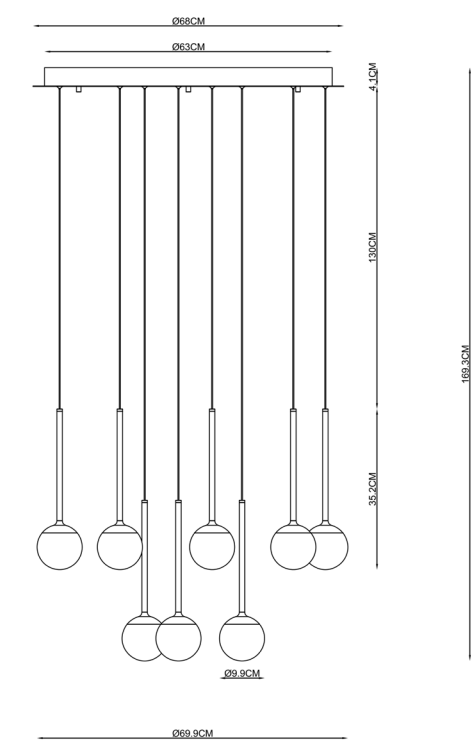

H 169.3 max. cm - B 69.9 cm - L 69.9 cm

- **Type of lamp:** Pendant light
- **Wattage:** 86W - Integrated LED
- **Kelvin:** 2700 Kelvin
- **Lumen:** 4300 lumen
- **Material:** Acrylic
- **Colors available:** Black
- **Energy label:** G
- **Operation:** Light switch
- **Dimmable:** Yes

CALINA

premium
BY LUCIDE