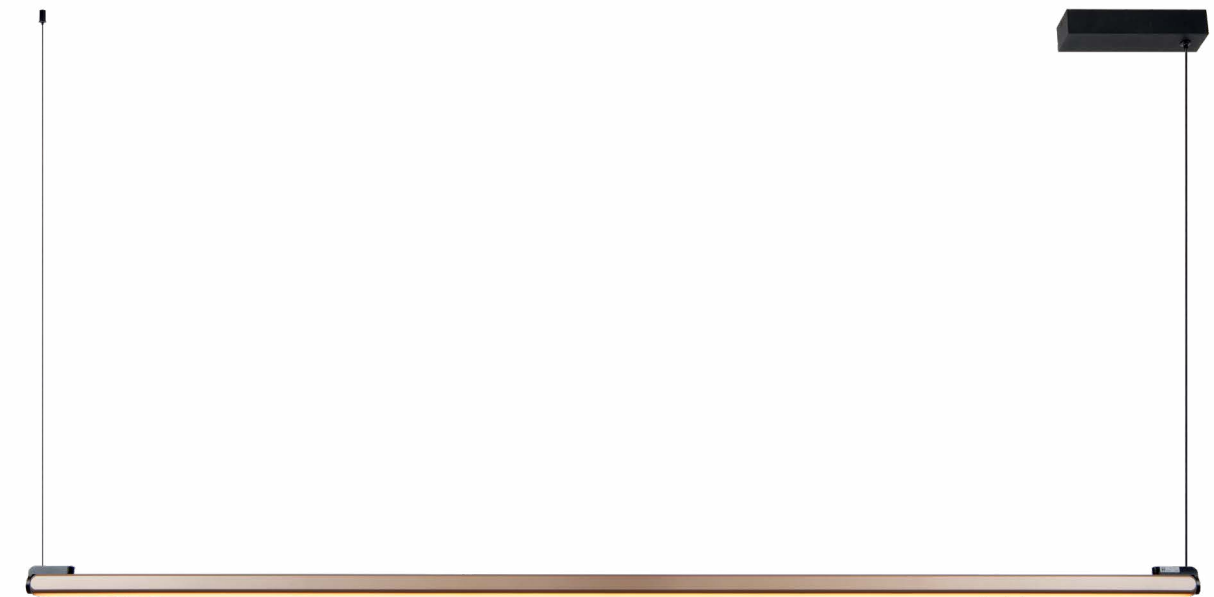

SLEEK ALUMINIUM DESIGN

23472/36/96

This pendant light will grace your dining room. Braga is not just any other pendant. It stands out because of its simplicity and functionality. The normally sharp edges are rounded to emphasize its toughness and tenderness. The gorgeous coffee-coloured pendant will stand out against most wall colours. You can also easily change the colour temperature of the pendant by the switch and you can dim the product by the handwave sensor. Braga will be whatever your heart desires.