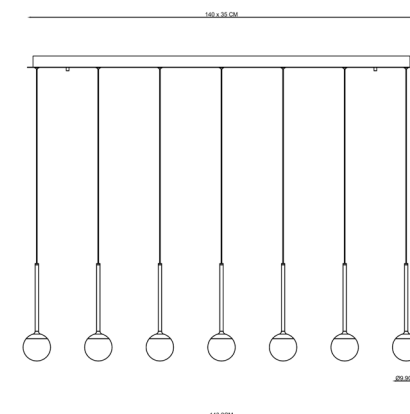

H 169.3 max. cm - B 38.2 cm - L 143.2 cm

Type of lamp:	Pendant light
Wattage:	86W - Integrated LED
Kelvin:	2700 Kelvin
Lumen:	4300 lumen
Material:	Acrylic
Colors available:	Black
Energy label:	G
Operation:	Light switch
Dimmable:	Yes