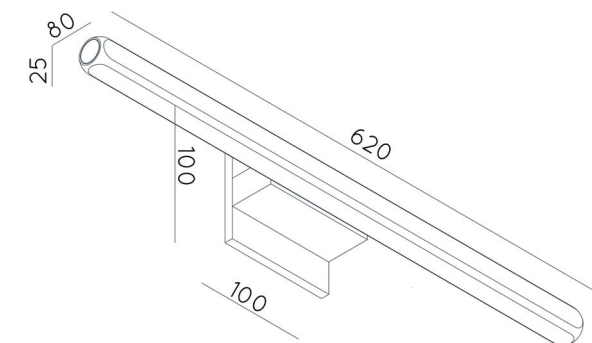

23272/11/96

Looking for classy wall lighting that performs exceptionally? With this premium Braga wall lamp, you can create a luxurious atmosphere in your home in no time. The sleek design of this sophisticated wall lamp is an immediate winner. Duo to its high IP rating, this stunning fixture is also suitable for use in the bathroom. Braga is made of high-quality aluminium, fitted with integrated LED module that emits warm, white light, and is easy to connect to a dimmer if desired. Subtle but extremely efficient, Braga spreads a pleasant light in every room. Whether it's for your living room, bedroom, bathroom or workspace, Braga is always a good choice.