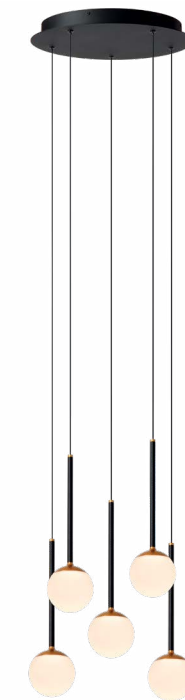

2440 4/35/30

The Calina pendant light is a striking feature. The high-quality acrylic with its beautiful opal colour. Calina boldly takes centre stage in your home. The warm white light radiates outwards to bring the ultimate level of homeliness to your bedroom, lounge or dining room. The matt gold detailing adds a touch of style to this pendant light. Connect the pendant light to an external dimmer and brighten any room to your liking. Make a statement with Calina.