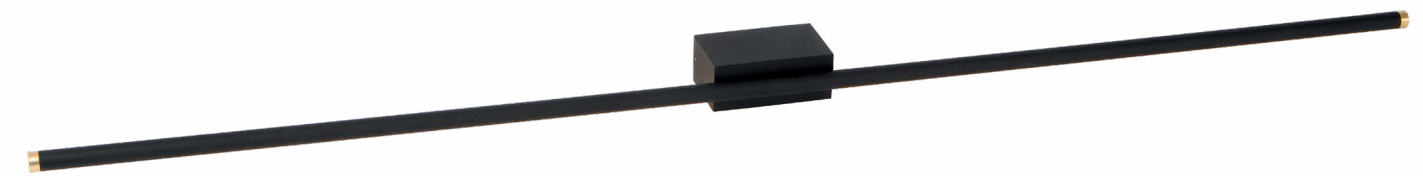

41205/16/30

Marnik, a mysterious name for a mysterious design. This wall light, with a length of 97,5 cm is an eyecatcher in any modern interior. As ambient lighting, or as a lamp above your favorite artwork, thanks to the integrated warm white light. The high-quality Aluminium and classy design are what makes Marnik so special. Change the colour temperature or dim the light via the handwave sensor to create the perfect ambience.