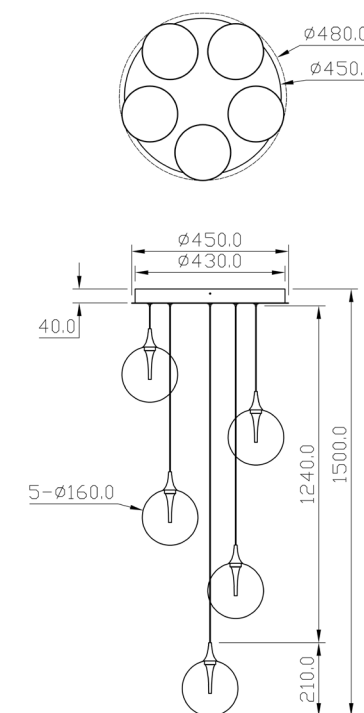

H 150 max. cm - B 48 cm - L 48 cm

Type of lamp:	Pendant light
Wattage	19W - Integrated LED
Kelvin:	2700 Kelvin
Lumen:	1650 lumen - transparent 1500 lumen - amber
Material:	Glass
Colors available:	Transparent & Amber
Energy label:	F - transparent G - amber
Operation:	Light switch
Dimmable:	Yes

GISELA

premium
BY LUCIDE