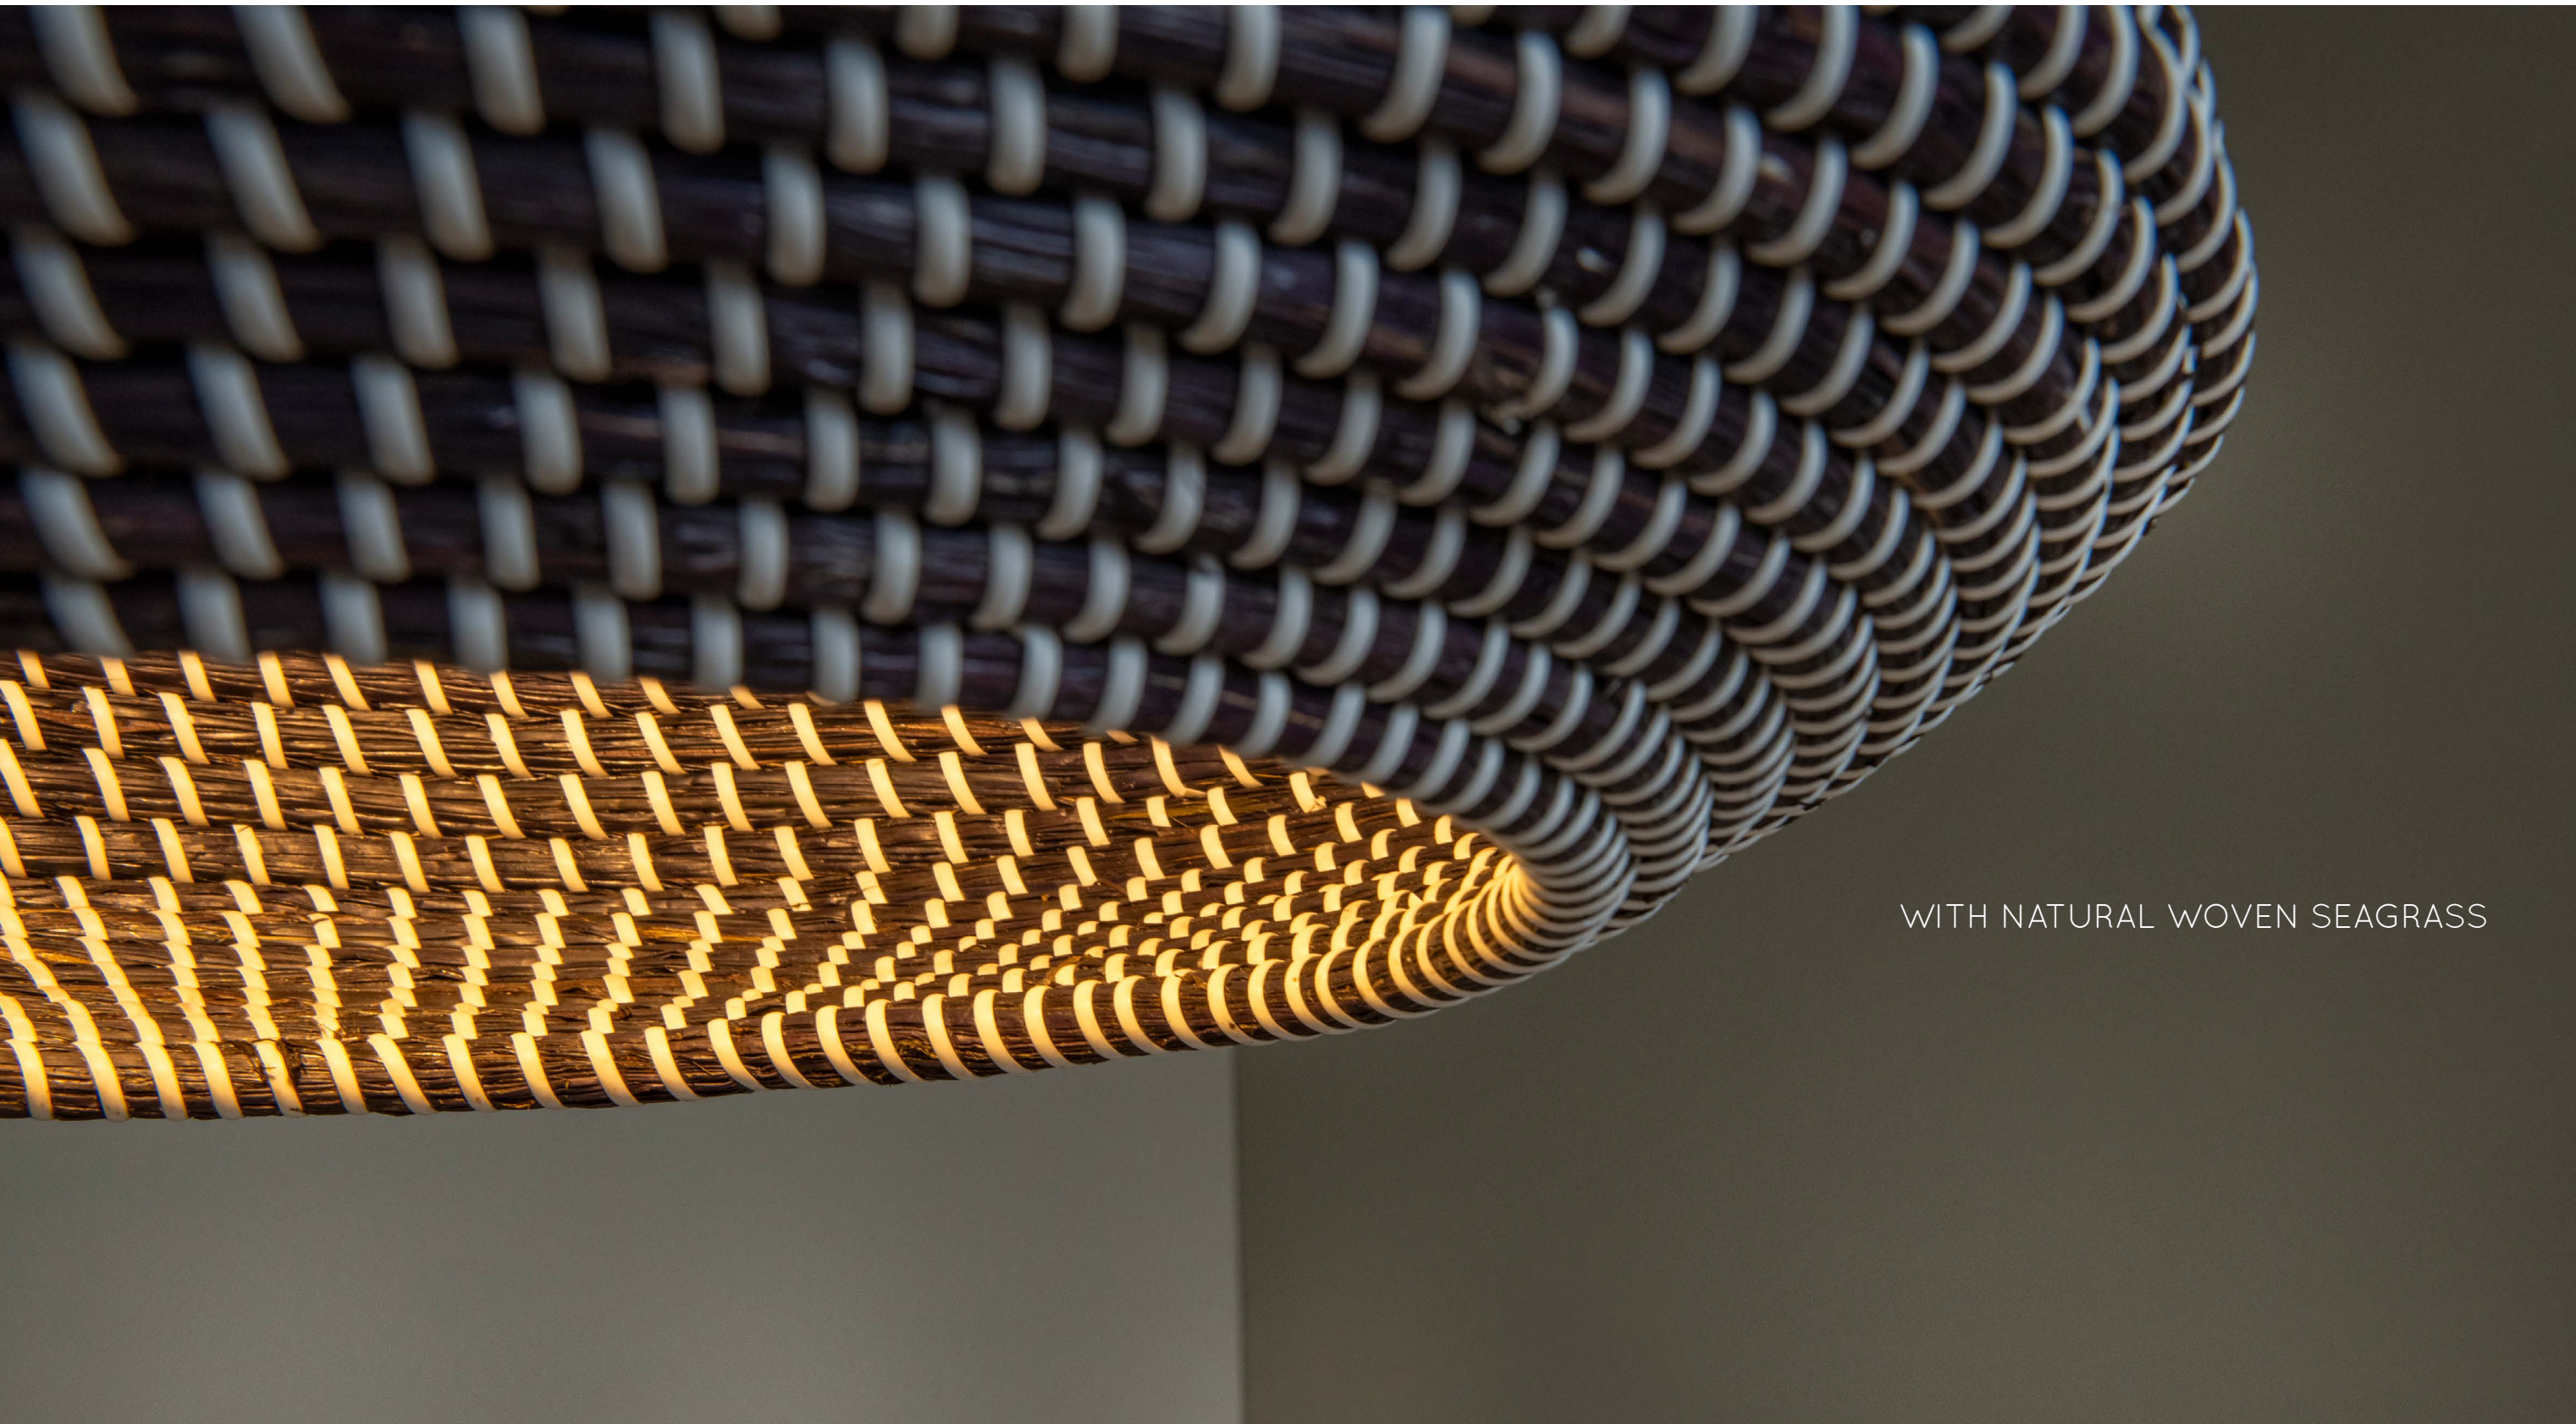

MADUKA

WITH NATURAL WOVEN SEAGRASS