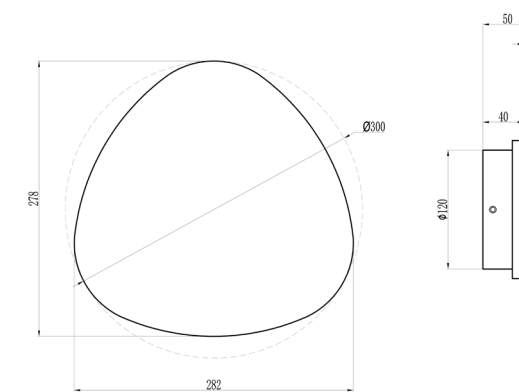

H 5 cm - B 30 cm - L 30 cm

Type of lamp:	Wall light
Wattage:	11W - Integrated LED
Kelvin:	2700 Kelvin
Lumen:	430 lumen
Material:	Ceramics
Colors available:	White
Energy label:	G
Operation:	Light switch
Dimmable:	No