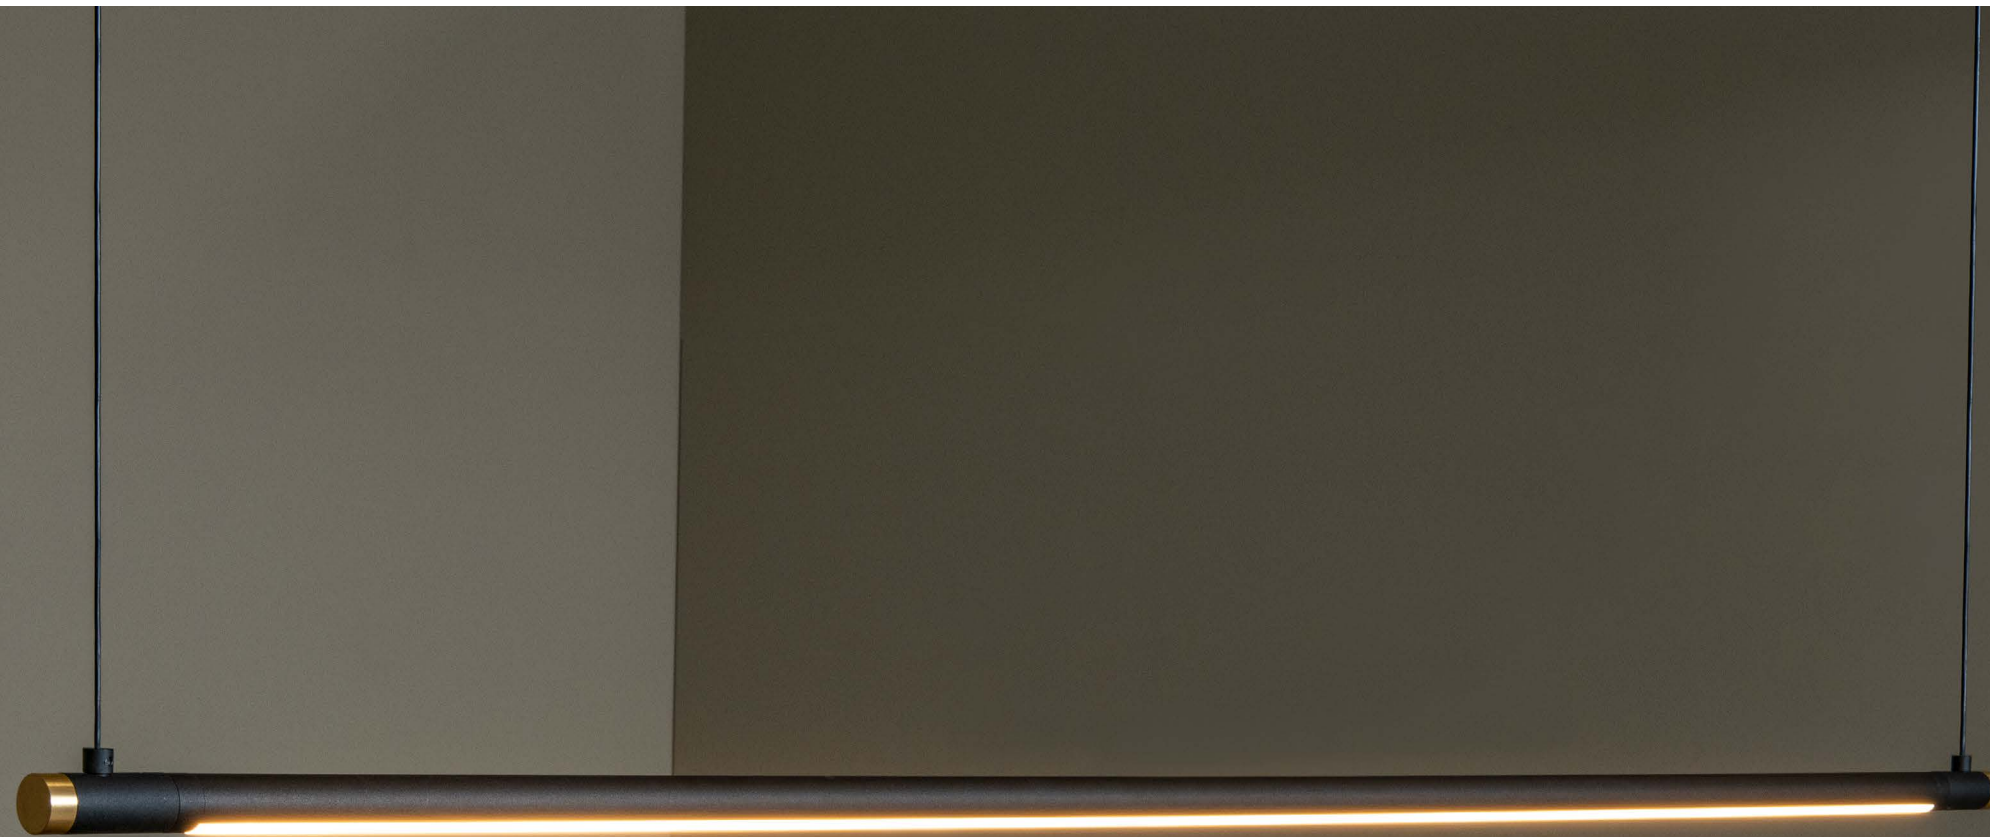

MARNIK

CONTROL THE COLOUR TEMPERATURE AND
BRIGHTNESS VIA THE HANDWAVE SENSOR