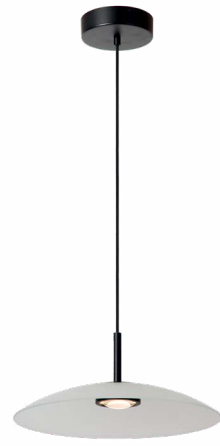

MENGA

Page 32 - 39