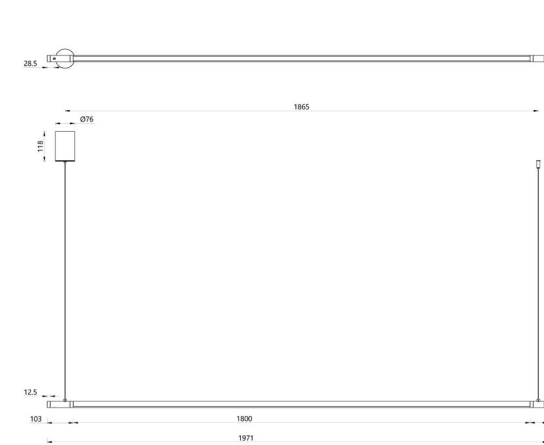

H 160 max. cm - B 2.5 cm - L 197.1 cm

- **Type of lamp:** Pendant light
- **Wattage:** 24W - Integrated LED
- **Kelvin:** 2700 - 4000 Kelvin
- **Lumen:** 940 lumen
- **Material:** Aluminium
- **Colors available:** Black
- **Energy label:** G
- **Dimmable:** Yes, via handwave sensor
- **Dim technique:** Correlated Colour Temperature (CCT) via handwave sensor