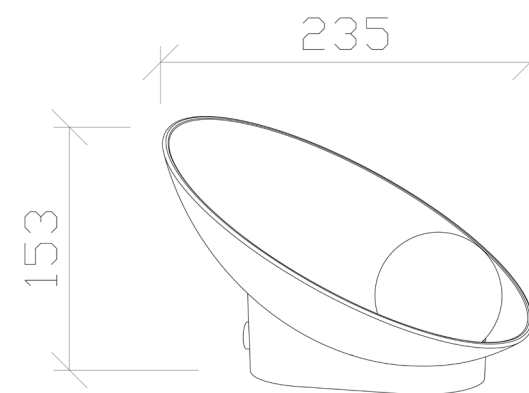

H 15.3 cm - B 23.5 cm - L 26.2 cm

Type of lamp:	Table lamp
Wattage:	7W - Integrated LED
Kelvin:	3000 Kelvin
Lumen:	480 lumen
Material:	Polymer
Colors available:	Black & Terracotta
Energy label:	G
Operation:	Dimmer on the cable
Dimmable:	Yes