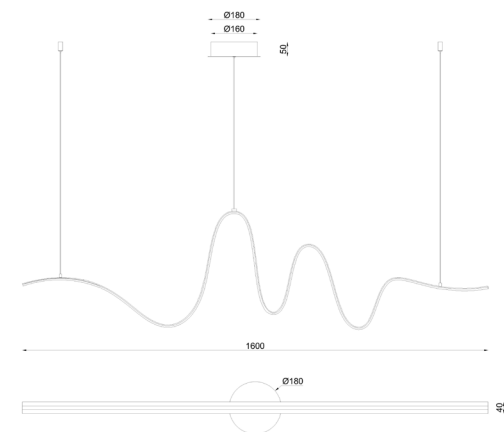

H 220 max. cm - B 8 cm - L 160 cm

Type of lamp:	Pendant light
Wattage:	33W - Integrated LED
Kelvin:	2700 Kelvin
Lumen:	3100 lumen
Material:	Aluminium
Colors available:	Matt Gold / Brass
Energy label:	F
Operation:	Light switch
Dimmable:	Yes