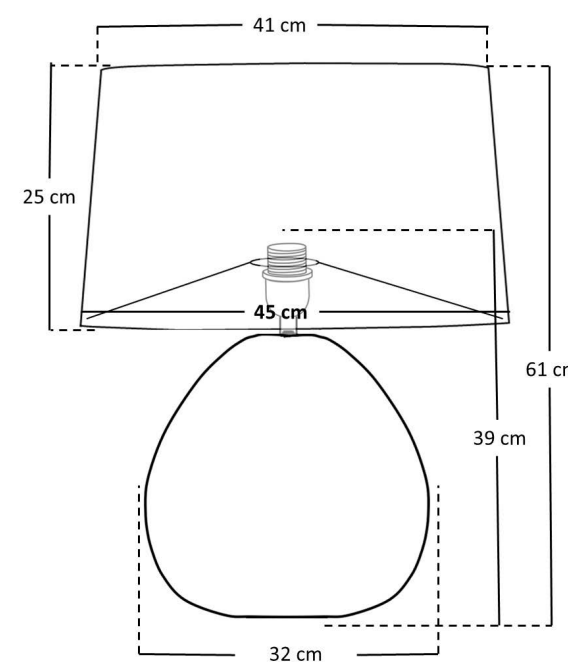

H 127.5 max. cm - B 47 cm - L 47 cm

- Type of lamp:** Pendant light
- Wattage:** 1x 40W - E27
- Material:** Seagrass
- Colors available:** Black, Brown & Natural
- Operation:** Light switch
- Recom. bulb:** 49032/05/62
- Dimmable:** Yes

H 61 cm - B 45 cm - L 45 cm

- Type of lamp:** Table lamp
- Wattage:** 1x 40W - E27
- Material:** Seagrass
- Colors available:** Black, Brown & Natural
- Operation:** On-off switch on the cable
- Recom. bulb:** 49032/05/62
- Dimmable:** No