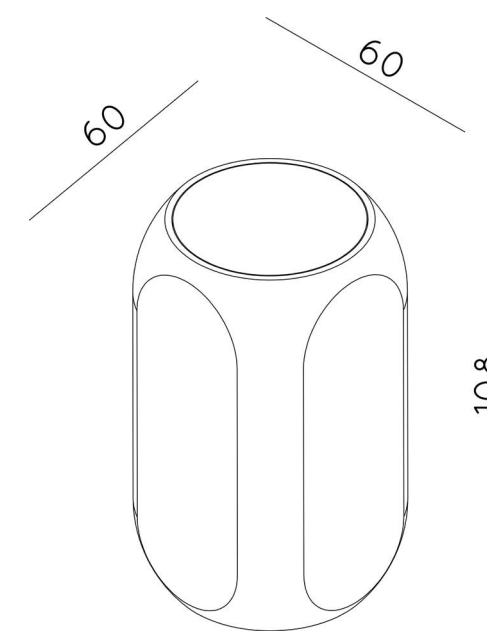

23273/01/96

Looking for classy wall lighting that performs exceptionally? With this premium Braga wall lamp, you can create a luxurious atmosphere in your home in no time. The sleek design of this angular wall lamp is an immediate winner. Braga is made of high-quality aluminium, fitted with a bulb that emits warm, white light, and is easy to connect to a dimmer if desired. Subtle but extremely efficient, Braga spreads a pleasant light in the room. Whether it's for your living room, bedroom or workspace, Braga is always a good choice.