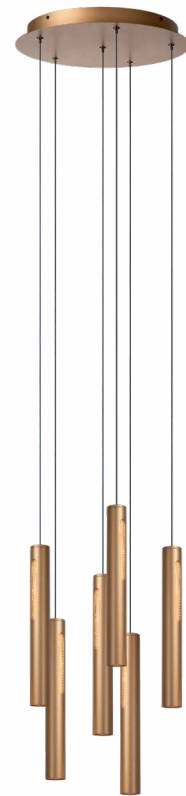

24403/42/04

People who love elegance and style are guaranteed to fall for Griffith's charms. This sleekly designed pendant light made of high-quality Aluminium has not only an eye-catching design, its versatility and ease of use are remarkable. The hanging lamp consists of 6 tubes that not only give a focussed light but also spreads a nice light all around. With a switch in the canopy you can select the desired light color, and with a wall dimmer you can easily adjust the brightness. In addition, all the tubes are adjustable in height for installation. This gives Griffith exactly the look you prefer. Stylish, user-friendly and effective? That's our Griffith.