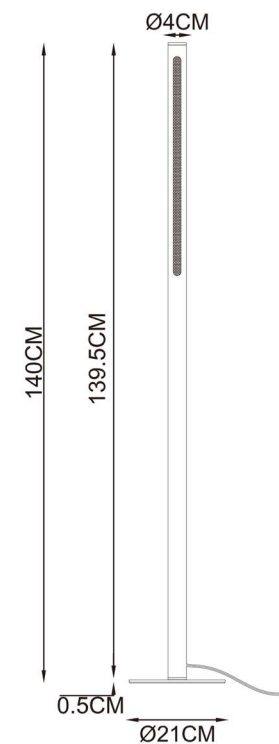

H 207.9 max. cm - B 5 cm - L 150 cm

Type of lamp:	Pendant light
Wattage:	36W - Integrated LED
Kelvin:	2700 / 4000 Kelvin
Lumen:	2450 lumen
Material:	Aluminium
Colors available:	Coffee
Energy label:	G
Operation:	Light switch
Dimmable:	Yes, via handwave sensor
Dim technique:	Correlated Colour Temperature (CCT) switch on the product

H 19.5 cm - B 20 cm - L 25.2 cm

Type of lamp:	Table lamp
Wattage:	7W - Integrated LED
Kelvin:	2700 Kelvin
Lumen:	820 lumen
Material:	Aluminium
Colors available:	Matt Gold / Brass
Energy label:	E
Operation:	On-off switch on the cable
Dimmable:	No

H 140 cm - B 21 cm - L 21 cm

Type of lamp:	Floor lamp
Wattage:	18W - Integrated LED
Kelvin:	2700 / 3300 / 4000 Kelvin
Lumen:	400 lumen
Material:	Aluminium
Colors available:	Bronze
Energy label:	G
Operation:	Touch dimmer on the product
Dimmable:	Yes
Dim technique:	Correlated Colour Temperature (CCT) via touch button

H 236.5 max. cm - B 38 cm - L 38 cm

- Type of lamp:** Pendant light
- Wattage:** 36W - Integrated LED
- Kelvin:** 2700 / 3300 / 4000 Kelvin
- Lumen:** 1050 lumen
- Material:** Aluminium
- Colors available:** Bronze
- Energy label:** G
- Operation:** Light switch
- Dimmable:** Yes
- Dim technique:** Correlated Colour Temperature (CCT) via dip switch in the canopy