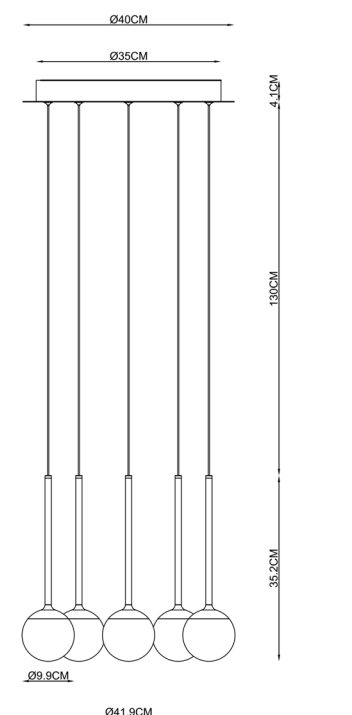

H 326 max. cm - B 61 cm - L 61 cm

Type of lamp:	Pendant light
Wattage:	42W - Integrated LED
Kelvin:	2700 Kelvin
Lumen:	3800 lumen - transparent 3400 lumen - amber
Material:	Glass
Colors available:	Transparent & Amber
Energy label:	F - transparent G - amber
Operation:	Light switch
Dimmable:	Yes

H 17.5 cm - B 16 cm - L 16 cm

Type of lamp:	Table lamp
Wattage:	5W - Integrated LED
Kelvin:	2700 Kelvin
Lumen:	270 lumen - transparent 250 lumen - amber
Material:	Glass
Colors available:	Transparent & Amber
Energy label:	G
Operation:	On-off switch on the cable
Dimmable:	No

H 169.7 max. cm - B 9.9 cm - L 9.9 cm

Type of lamp:	Pendant light
Wattage:	7W - Integrated LED
Kelvin:	2700 Kelvin
Lumen:	660 lumen
Material:	Acrylic
Colors available:	Black
Energy label:	F
Operation:	Light switch
Dimmable:	Yes

Type of lamp:	Pendant light
Wattage:	37W - Integrated LED
Kelvin:	2700 Kelvin
Lumen:	2610 lumen
Material:	Acrylic
Colors available:	Black
Energy label:	G
Operation:	Light switch
Dimmable:	Yes

H 169.3 max. cm - B 42 cm - L 42 cm