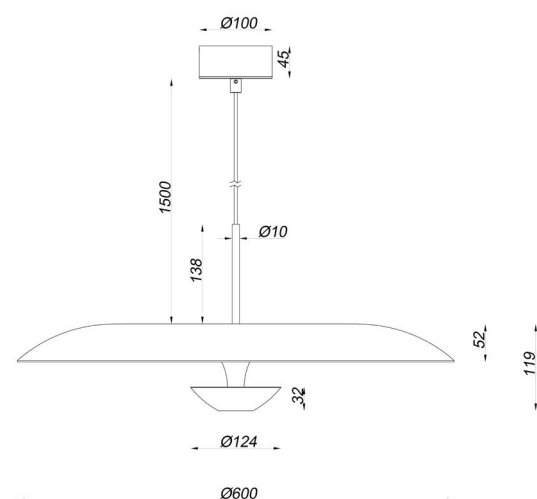

H 170 max. cm - B 60 cm - L 60 cm

- **Type of lamp:** Pendant light
- **Wattage:** 16W - Integrated LED
- **Kelvin:** 2700 Kelvin
- **Lumen:** 290 lumen
- **Material:** Aluminium
- **Colors available:** Black
- **Energy label:** G
- **Operation:** Light switch
- **Dimmable:** Yes