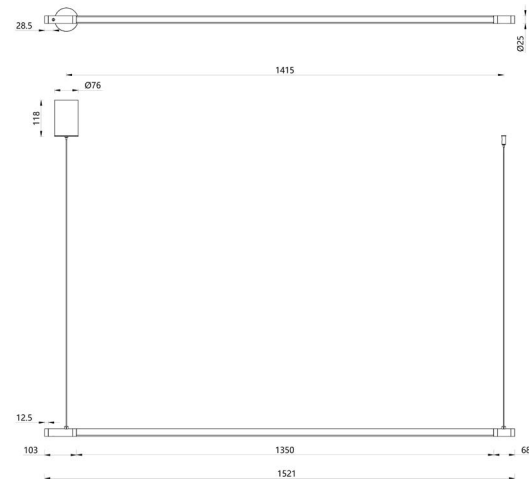

H 160 max. cm - B 2.5 cm - L 152.1 cm

- **Type of lamp:** Pendant light
- **Wattage:** 22W - Integrated LED
- **Kelvin:** 2700 / 3300 / 4000 Kelvin
- **Lumen:** 750 lumen
- **Material:** Aluminium
- **Colors available:** Black
- **Energy label:** G
- **Dimmable:** Yes, via handwave sensor
- **Dim technique:** Correlated Colour Temperature (CCT) via handwave sensor