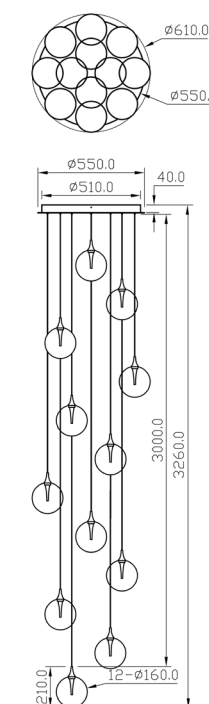

H 326 max. cm - B 61 cm - L 61 cm

Type of lamp:	Pendant light
Wattage:	42W - Integrated LED
Kelvin:	2700 Kelvin
Lumen:	3800 lumen - transparent 3400 lumen - amber
Material:	Glass
Colors available:	Transparent & Amber
Energy label:	F - transparent G - amber
Operation:	Light switch
Dimmable:	Yes