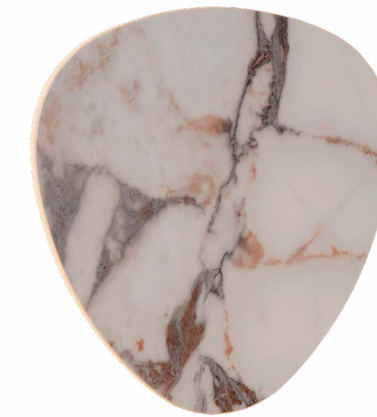

42203/10/31

Enjoy a charming play of light, with Kamien. This handsome LED wall lamp brings a great deal of atmosphere with it. The effect of Kamien on your walls is worth seeing. In a modern interior, it comes into its own anywhere. The design resembles a natural stone which adds to the dynamic design. Behind a sleek ceramic disc, a LED ring creates a beautiful glow that spreads around 360 degrees. Kamien is a mood setter, pure and simple.