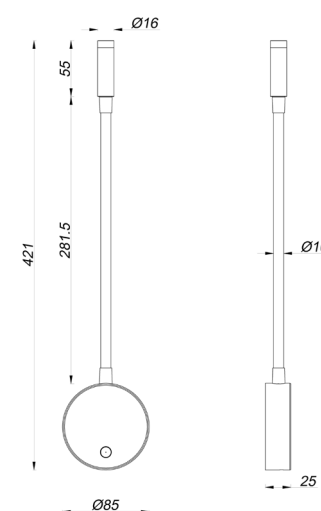

H 5 cm - B 7 cm - L 13 cm

Type of lamp:	Ceiling spotlight
Wattage:	1x 6W - Integrated LED
Kelvin:	2700 Kelvin
Lumen:	420 lumen
Material:	Aluminium
Colors available:	White
Energy label:	G
Operation:	Light switch
Dimmable:	Yes

H 5 cm - B 7 cm - L 18 cm

Type of lamp:	Ceiling spotlight
Wattage:	10W - Integrated LED
Kelvin:	2700 Kelvin
Lumen:	770 lumen
Material:	Aluminium
Colors available:	White
Energy label:	G
Operation:	Light switch
Dimmable:	Yes

H 42.1 cm - B 8.5 cm - L 2.5 cm

Type of lamp:	Wall spotlight
Wattage:	3W - Integrated LED
Kelvin:	2700 Kelvin
Lumen:	190 lumen
Material:	Aluminium
Colors available:	Matt Gold / Brass, Grey iron & Black
Energy label:	G
Operation:	Touch dimmer on the product
Dimmable:	Yes
Dim technique:	3 StepDim
Mounting:	With magnetic mounting system for easy installation
Rechargeable:	Yes