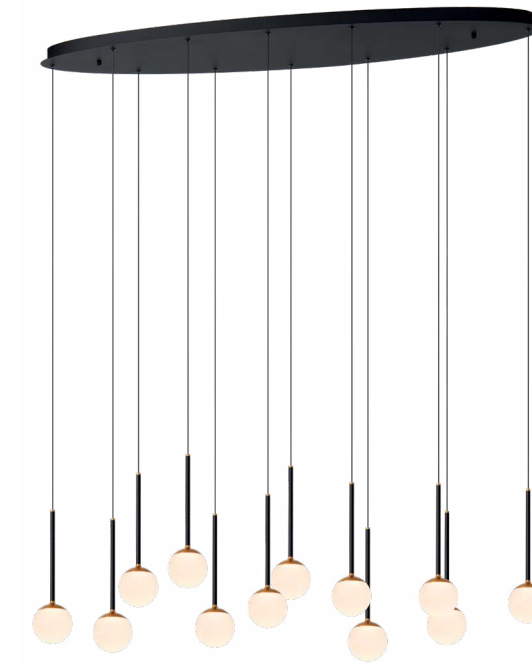

GISELA

Transparent
13494/04/60

Amber
13494/04/62

This glass ball may not show you the future, but it will illuminate your living room, dining room, office or hallway. Gisela is a pendant light that consists of a clear, glass ball which is adjustable in height. The integrated LED module spreads warm, white light. Its timeless, spherical design works well in both classic interiors and modern homes. Install Gisela in series above the dining table or opt for a single piece that attracts attention: you will always impress others with this pendant.

CALINA

premium
BY LUCIDE

2440 4/35/30

The Calina pendant light is a striking feature. The high-quality acrylic with its beautiful opal colour. Calina boldly takes centre stage in your home. The warm white light radiates outwards to bring the ultimate level of homeliness to your bedroom, lounge or dining room. The matt gold detailing adds a touch of style to this pendant light. Connect the pendant light to an external dimmer and brighten any room to your liking. Make a statement with Calina.

CALINA

premium
BY LUCIDE

VIBRANT TOUCH OF MATT GOLD

24404/70/30

The Calina pendant light is a striking feature. The high-quality acrylic with its beautiful opal colour. Calina boldly takes centre stage in your home. The warm white light radiates outwards to bring the ultimate level of homeliness to your bedroom, lounge or dining room. The matt gold detailing adds a touch of style to this pendant light. Connect the pendant light to an external dimmer and brighten any room to your liking. Make a statement with Calina.