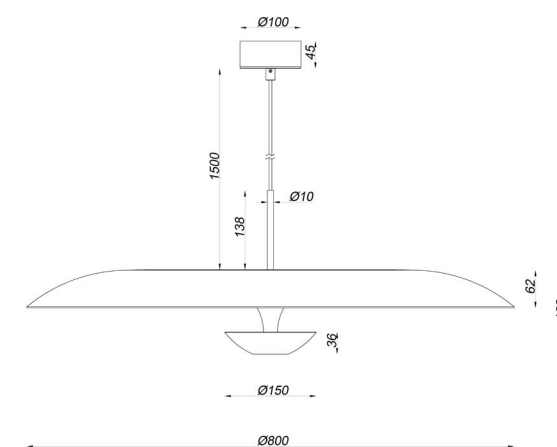

H 170 max. cm - B 80 cm - L 80 cm

- **Type of lamp:** Pendant light
- **Wattage:** 22W - Integrated LED
- **Kelvin:** 2700 Kelvin
- **Lumen:** 320 lumen
- **Material:** Aluminium
- **Colors available:** Black
- **Energy label:** G
- **Operation:** Light switch
- **Dimmable:** Yes