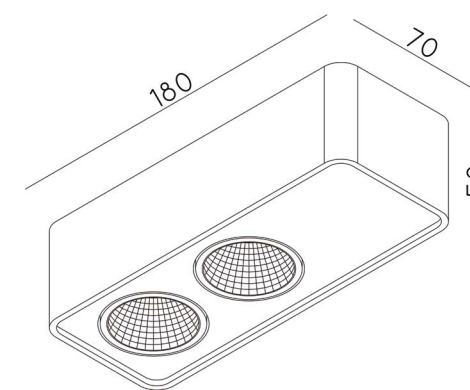

H 5 cm - B 7 cm - L 18 cm

Type of lamp:	Ceiling spotlight
Wattage:	10W - Integrated LED
Kelvin:	2700 Kelvin
Lumen:	770 lumen
Material:	Aluminium
Colors available:	White
Energy label:	G
Operation:	Light switch
Dimmable:	Yes