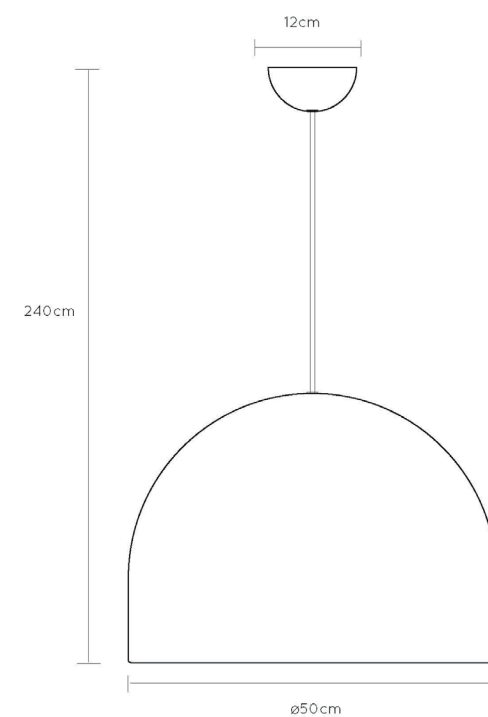

H 240 max. cm - B 50 cm - L 50 cm

Type of lamp:	Pendant light
Wattage:	1x 40W - E27
Material:	Metal
Colors available:	Matt Gold / Brass, Black & Grey
Operation:	Light switch
Recom. bulb:	49067/08/61
Dimmable:	Yes