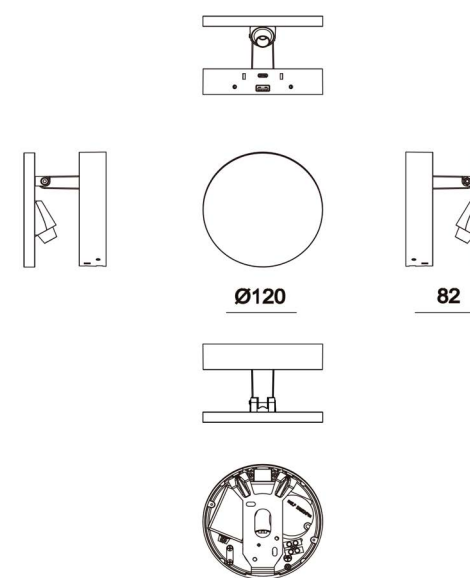

H 42.1 cm - B 8.5 cm - L 2.5 cm

Type of lamp:	Wall spotlight
Wattage:	3W - Integrated LED
Kelvin:	2700 Kelvin
Lumen:	190 lumen
Material:	Aluminium
Colors available:	Matt Gold / Brass, Grey iron & Black
Energy label:	G
Operation:	Touch dimmer on the product
Dimmable:	Yes
Dim technique:	3 StepDim
Mounting:	With magnetic mounting system for easy installation
Rechargeable:	Yes

CHARGE YOUR DEVICE VIA
THE USB 3.0 PORT

UFOR

SWITCH BETWEEN SPOT OR SHADE
VIA TOUCH BUTTONS

57251/06/30

Ufor stands for euphoria and greatness. Although the design of this round wall lamp is somewhat compact, it efficiently uses its skills for your lighting needs. The wall lamp uses integrated, dimmable LED with extra warm, white light. The decorative lampshade dims the bright light to a subtle glow, and vice versa. In addition, Ufor rotates and tilts vertically, so you can easily adjust the direction of the beam. Ufor has no limits, just like your comfort.