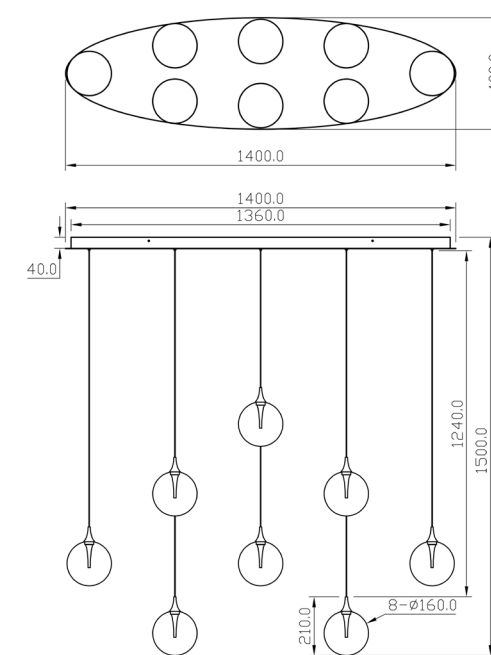

H 150 max. cm - B 16 cm - L 16 cm

- Type of lamp:** Pendant light
- Wattage:** 5W - Integrated LED
- Kelvin:** 2700 Kelvin
- Lumen:** 290 lumen - transparent
270 lumen - amber
- Material:** Glass
- Colors available:** Transparent & Amber
- Energy label:** G
- Operation:** Light switch
- Dimmable:** No

H 150 max. cm - B 36 cm - L 36 cm

Type of lamp:	Pendant light
Wattage:	13W - Integrated LED
Kelvin:	2700 Kelvin
Lumen:	1050 lumen - transparent 950 lumen - amber
Material:	Glass
Colors available:	Transparent & Amber
Energy label:	G
Operation:	Light switch
Dimmable:	Yes

H 150 max. cm - B 48 cm - L 48 cm

Type of lamp:	Pendant light
Wattage	19W - Integrated LED
Kelvin:	2700 Kelvin
Lumen:	1650 lumen - transparent 1500 lumen - amber
Material:	Glass
Colors available:	Transparent & Amber
Energy label:	F - transparent G - amber
Operation:	Light switch
Dimmable:	Yes

H 150 max. cm - B 40 cm - L 140 cm

Type of lamp:	Pendant light
Wattage:	31W - Integrated LED
Kelvin:	2700 Kelvin
Lumen:	2800 lumen - transparent 2500 lumen - amber
Material:	Glass
Colors available:	Transparent & Amber
Energy label:	F - transparent G - amber
Operation:	Light switch
Dimmable:	Yes