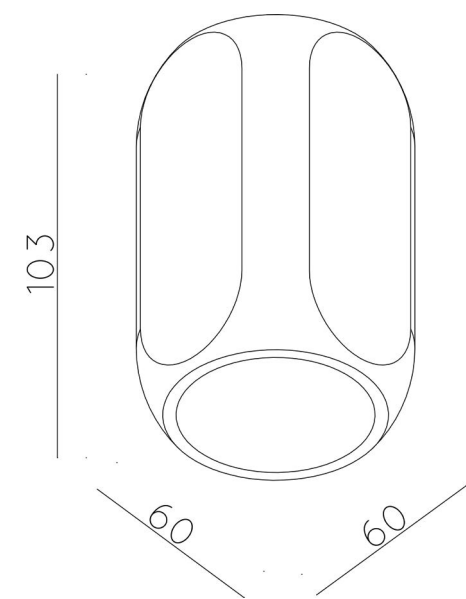

H 10.3 cm - B 6 cm - L 6 cm

Type of lamp:	Flush ceiling light
Wattage:	1x 5W - GU10
Material:	Aluminium
Colors available:	Coffee
Operation:	Light switch
Recom. bulb:	49009/05/30
Dimmable:	Yes