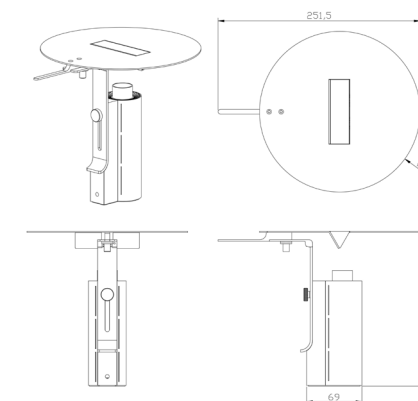

H 5 cm - B 13 cm - L 13 cm

Type of lamp:	Wall light & table lamp
Wattage:	3.7W - Integrated LED
Kelvin:	2700 Kelvin
Lumen:	80 lumen
Material:	Aluminium
Colors available:	Rust Brown
Energy label:	G
Operation:	Touch dimmer on the product
Dimmable:	Yes
Mounting:	With magnetic mounting system for easy installation
Rechargeable:	Yes

H 19.5 cm - B 20 cm - L 25.2 cm

Type of lamp:	Table lamp
Wattage:	7W - Integrated LED
Kelvin:	2700 Kelvin
Lumen:	820 lumen
Material:	Aluminium
Colors available:	Matt Gold / Brass
Energy label:	E
Operation:	On-off switch on the cable
Dimmable:	No