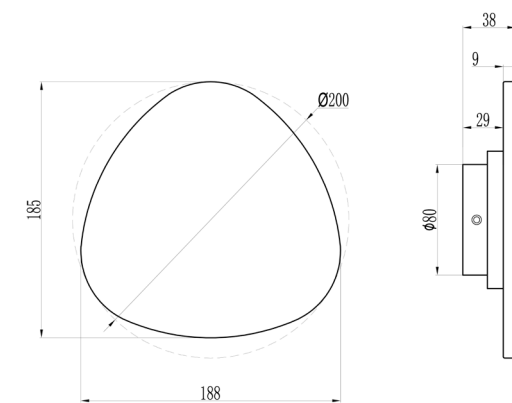

H 3.8 cm - B 20 cm - L 20 cm

Type of lamp:	Wall light
Wattage:	6W - Integrated LED
Kelvin:	2700 Kelvin
Lumen:	280 lumen
Material:	Ceramics
Colors available:	White
Energy label:	G
Operation:	Light switch
Dimmable:	No