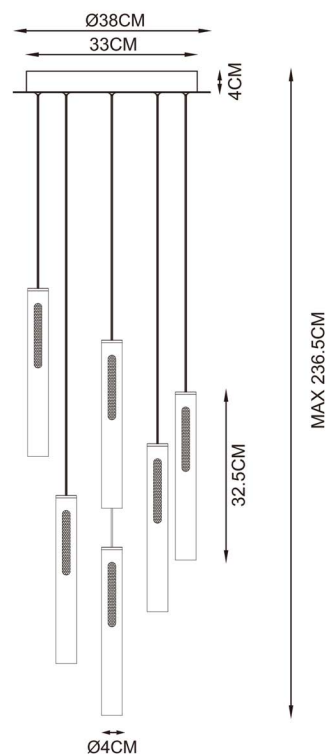

H 19.5 cm - B 20 cm - L 25.2 cm

Type of lamp:	Table lamp
Wattage:	7W - Integrated LED
Kelvin:	2700 Kelvin
Lumen:	820 lumen
Material:	Aluminium
Colors available:	Matt Gold / Brass
Energy label:	E
Operation:	On-off switch on the cable
Dimmable:	No

H 140 cm - B 21 cm - L 21 cm

Type of lamp:	Floor lamp
Wattage:	18W - Integrated LED
Kelvin:	2700 / 3300 / 4000 Kelvin
Lumen:	400 lumen
Material:	Aluminium
Colors available:	Bronze
Energy label:	G
Operation:	Touch dimmer on the product
Dimmable:	Yes
Dim technique:	Correlated Colour Temperature (CCT) via touch button

H 236.5 max. cm - B 38 cm - L 38 cm

- Type of lamp:** Pendant light
- Wattage:** 36W - Integrated LED
- Kelvin:** 2700 / 3300 / 4000 Kelvin
- Lumen:** 1050 lumen
- Material:** Aluminium
- Colors available:** Bronze
- Energy label:** G
- Operation:** Light switch
- Dimmable:** Yes
- Dim technique:** Correlated Colour Temperature (CCT) via dip switch in the canopy

H 205.1 max. cm - B 8 cm - L 140 cm

- Type of lamp:** Pendant light
- Wattage:** 33W - Integrated LED
- Kelvin:** 2700 / 3300 / 4000 Kelvin
- Lumen:** 470 lumen
- Material:** Aluminium
- Colors available:** Bronze
- Energy label:** G
- Operation:** Touch dimmer on the product
- Dimmable:** Yes
- Dim technique:** Correlated Colour Temperature (CCT) via touch button on product