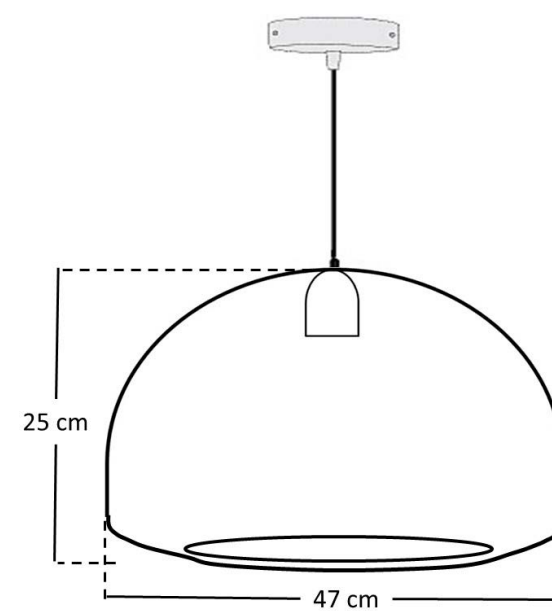

H 127.5 max. cm - B 47 cm - L 47 cm

- Type of lamp:** Pendant light
- Wattage:** 1x 40W - E27
- Material:** Seagrass
- Colors available:** Black, Brown & Natural
- Operation:** Light switch
- Recom. bulb:** 49032/05/62
- Dimmable:** Yes