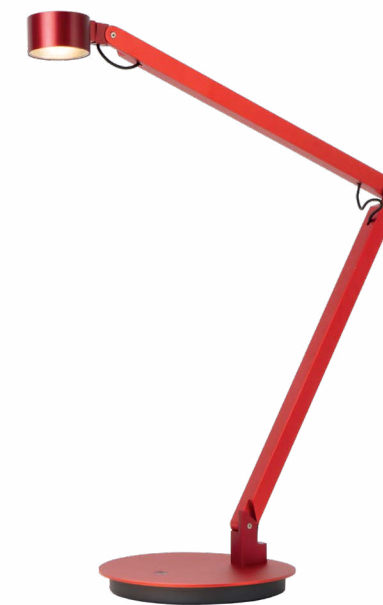

H 26.2 cm - B 15.3 cm - L 23.5 cm

Type of lamp:	Wall light
Wattage:	6W - Integrated LED
Kelvin:	3000 Kelvin
Lumen:	580 lumen
Material:	Polymer
Colors available:	Black & Terracotta
Energy label:	F
Operation:	Light switch
Dimmable:	Yes

OGDEN

WITH TOUCH DIMMER
ON THE PRODUCT

Black
56505/06/30

Red
56505/06/32

Sleek, functional and aesthetic. That's Ogden in a nutshell. The table lamp does exactly what it's good at: giving you a clear view of the tasks on your desk. This lamp is adjustable in height and can be easily operated by the touch switch on the base. The practical lamp uses integrated LED that spreads warm, white light. Day or night, early or late, Ogden gets the job done.