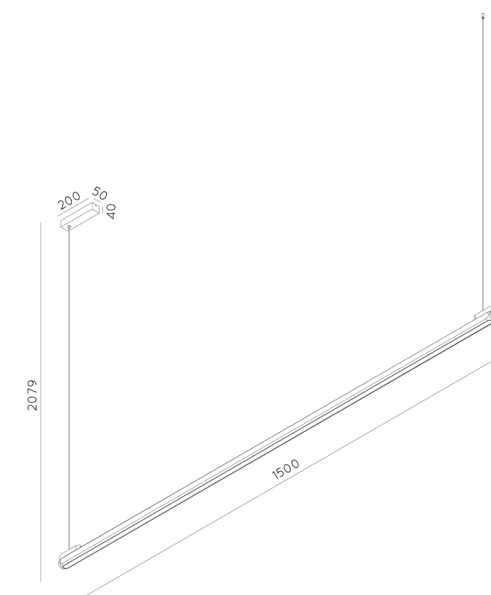

H 207.9 max. cm - B 5 cm - L 150 cm

Type of lamp:	Pendant light
Wattage:	36W - Integrated LED
Kelvin:	2700 / 4000 Kelvin
Lumen:	2450 lumen
Material:	Aluminium
Colors available:	Coffee
Energy label:	G
Operation:	Light switch
Dimmable:	Yes, via handwave sensor
Dim technique:	Correlated Colour Temperature (CCT) switch on the product