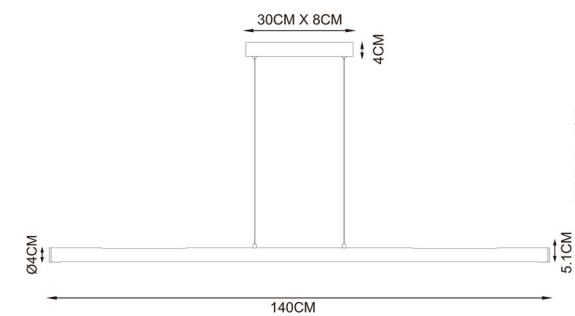

H 236.5 max. cm - B 38 cm - L 38 cm

- Type of lamp:** Pendant light
- Wattage:** 36W - Integrated LED
- Kelvin:** 2700 / 3300 / 4000 Kelvin
- Lumen:** 1050 lumen
- Material:** Aluminium
- Colors available:** Bronze
- Energy label:** G
- Operation:** Light switch
- Dimmable:** Yes
- Dim technique:** Correlated Colour Temperature (CCT) via dip switch in the canopy