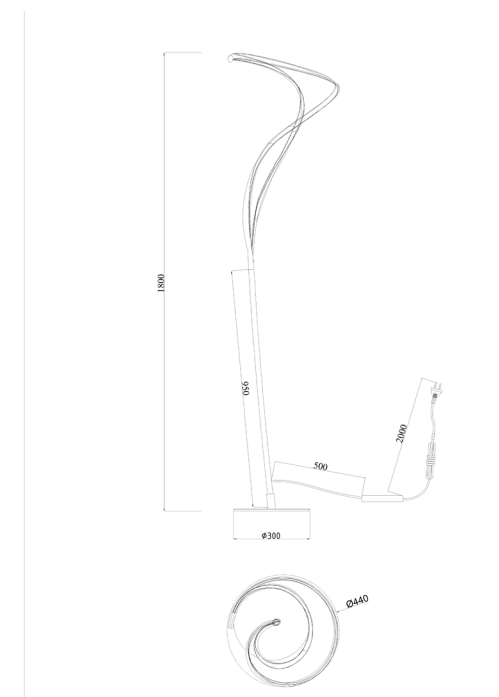

H 180 cm - B 44 cm - L 44 cm

Type of lamp:	Floor lamp
Wattage:	1x 30.5W - Integrated LED
Kelvin:	2700 Kelvin
Lumen:	3600 lumen
Material:	Aluminium
Colors available:	Matt Gold / Brass
Energy label:	F
Operation:	Dimmer on the cable
Dimmable:	Yes