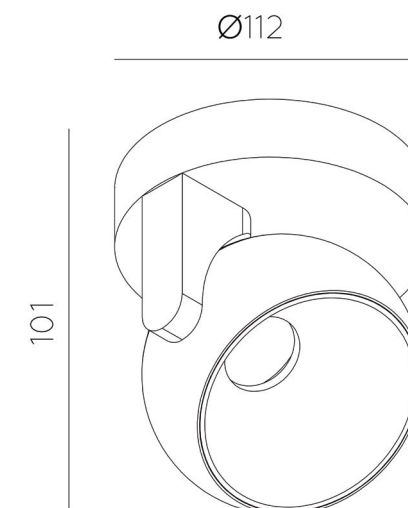

H 10.1 cm - B 11.2 cm - L 11.2 cm

Type of lamp:	Ceiling spotlight
Wattage:	11W - Integrated LED
Kelvin:	3000 Kelvin
Lumen:	920 lumen
Material:	Aluminium
Colors available:	Grey iron & White
Energy label:	F
Operation:	Light switch
Dimmable:	Yes