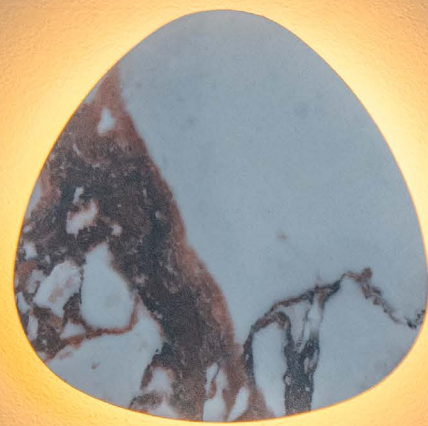

KAMIEN

42203/06/31

Enjoy a charming play of light, with Kamien. This handsome LED wall lamp brings a great deal of atmosphere with it. The effect of Kamien on your walls is worth seeing. In a modern interior, it comes into its own anywhere. The design resembles a natural stone which adds to the dynamic design. Behind a sleek ceramic disc, a LED ring creates a beautiful glow that spreads around 360 degrees. Kamien is a mood setter, pure and simple.