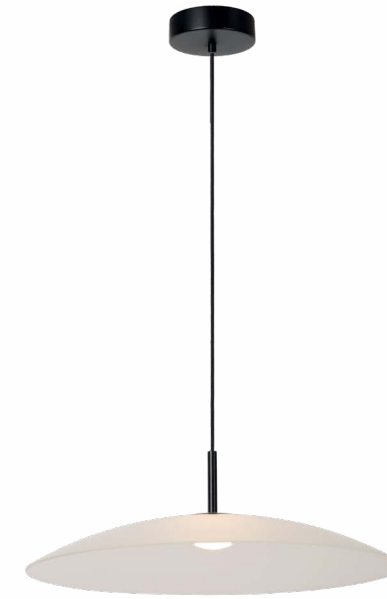

Opal
25417/12/61