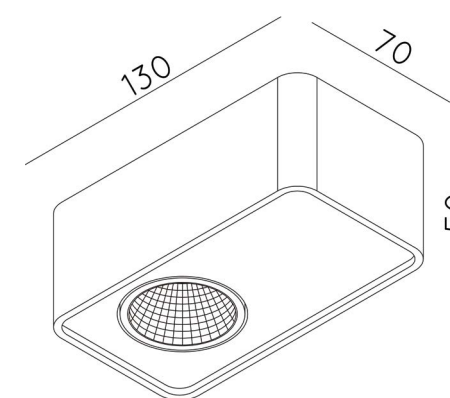

H 5 cm - B 7 cm - L 13 cm

Type of lamp:	Ceiling spotlight
Wattage:	1x 6W - Integrated LED
Kelvin:	2700 Kelvin
Lumen:	420 lumen
Material:	Aluminium
Colors available:	White
Energy label:	G
Operation:	Light switch
Dimmable:	Yes