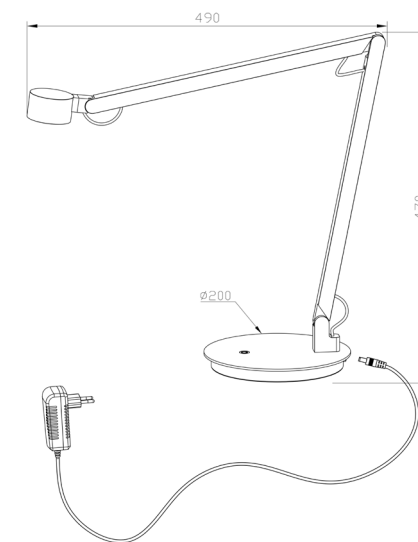

H 26.2 cm - B 15.3 cm - L 23.5 cm

Type of lamp:	Wall light
Wattage:	6W - Integrated LED
Kelvin:	3000 Kelvin
Lumen:	580 lumen
Material:	Polymer
Colors available:	Black & Terracotta
Energy label:	F
Operation:	Light switch
Dimmable:	Yes

OGDEN

WITH TOUCH DIMMER
ON THE PRODUCT

Black
56505/06/30

Red
56505/06/32

Sleek, functional and aesthetic. That's Ogden in a nutshell. The table lamp does exactly what it's good at: giving you a clear view of the tasks on your desk. This lamp is adjustable in height and can be easily operated by the touch switch on the base. The practical lamp uses integrated LED that spreads warm, white light. Day or night, early or late, Ogden gets the job done.

H 47 cm - B 20 cm - L 49 cm

Type of lamp:	Table lamp
Wattage:	7W - Integrated LED
Kelvin:	3000 Kelvin
Lumen:	480 lumen
Material:	Aluminium
Colors available:	Black & Red
Energy label:	G
Operation:	Touch switch on the product
Dimmable:	Yes