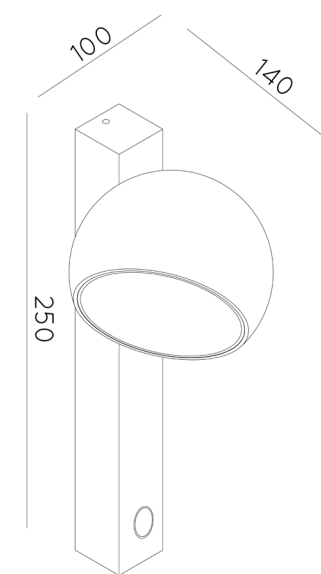

H 10.1 cm - B 11.2 cm - L 11.2 cm

Type of lamp:	Ceiling spotlight
Wattage:	11W - Integrated LED
Kelvin:	3000 Kelvin
Lumen:	920 lumen
Material:	Aluminium
Colors available:	Grey iron & White
Energy label:	F
Operation:	Light switch
Dimmable:	Yes

H 25 cm - B 10 cm - L 14 cm

Type of lamp:	Wall light
Wattage:	11W - Integrated LED
Kelvin:	2700 Kelvin
Lumen:	920 lumen
Material:	Aluminium
Colors available:	Grey iron & White
Energy label:	F
Operation:	Touch dimmer on the product
Dimmable:	Yes

H 3.8 cm - B 20 cm - L 20 cm

Type of lamp:	Wall light
Wattage:	6W - Integrated LED
Kelvin:	2700 Kelvin
Lumen:	280 lumen
Material:	Ceramics
Colors available:	White
Energy label:	G
Operation:	Light switch
Dimmable:	No