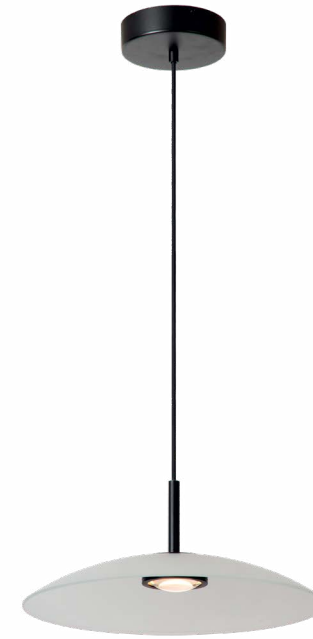

UP AND DOWNLIGHT

Opal
25417/10/61