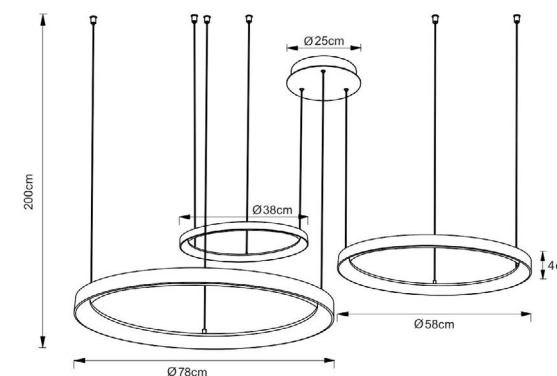

H 200 max. cm - B 78 cm - L 78 cm

Type of lamp:	Pendant light
Wattage:	92W - Integrated LED
Kelvin:	2700 Kelvin
Lumen:	4160 lumen
Material:	Aluminium
Colors available:	Matt Gold / Brass & Black
Energy label:	G
Operation:	Light switch
Dimmable:	Yes

Matt Gold / Brass
46403/99/02

Black
46403/99/30

The perfect combination for a successful dinner? Good company, good food and drinks and the Vidal pendant light of course. The open, ring-shaped chandelier hangs from a round head on the ceiling with fine cables. The warm light is the optimal partner at the table, and you can also easily connect Vidal to an external dimmer. Adjust the height of this pendant light to a maximum of 150 centimetres, and your dining table will always have the desired mood lighting. Bring on the visitors.