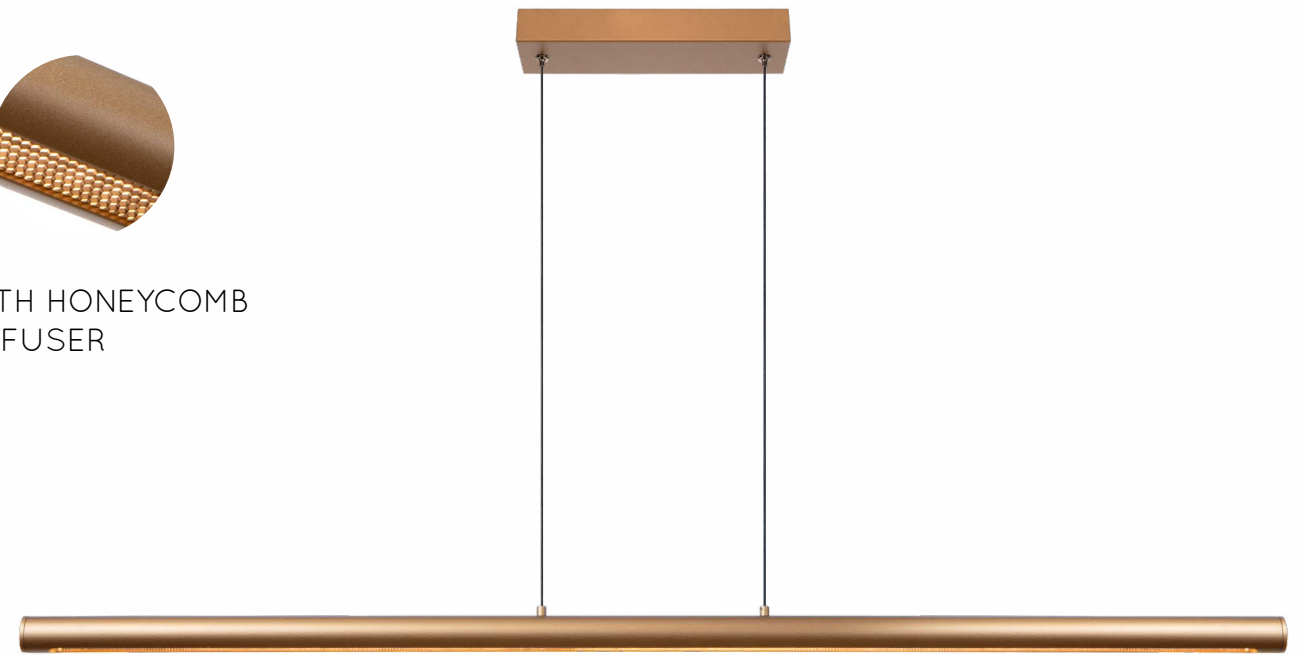

24403/36/04

People who love elegance and style are guaranteed to fall for Griffith's charms. This impressive designed pendant light made of high-quality Aluminium not only has an eye-catching design, its versatility and ease of use are remarkable. The tubular pendant light carries an integrated, dimmable LED that you can easily operate via a touch switch. With this switch you can also adjust the desired light color. In addition Griffith is adjustable in height. This allows you to install the pendant light easily. Stylish, user-friendly and effective? That's Griffith.