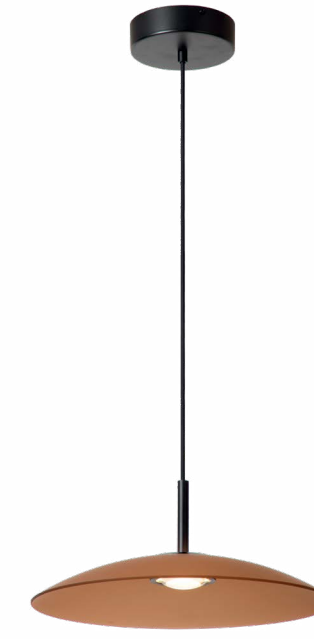

Transparent
13494/11/60

Amber
13494/11/62

The Gisela consists of different clear, glass balls, each of which are adjustable in height. The integrated LED modules are dimmable and spread warm, white light. This timeless, spherical design works well in both classic interiors and modern homes. Whether you hang them at the same height or playfully descending: you will always impress with this elegant pendant light.

24404/84/30

The Calina pendant light is a striking feature. The high-quality acrylic with its beautiful opal colour. Calina boldly takes centre stage in your home. The warm white light radiates outwards to bring the ultimate level of homeliness to your bedroom, lounge or dining room. The matt gold detailing adds a touch of style to this pendant light. Connect the pendant light to an external dimmer and brighten any room to your liking. Make a statement with Calina.

CALINA

premium
BY LUCIDE

MENGA

UP AND DOWNLIGHT

Opal
25417/10/61

Amber
25417/10/62

SPECIAL LENS

Smoke Grey
25417/10/65

Want to create a magical spectacle in your interior? For Menga, that's never a problem. This original pendant light made of high-quality, satin matt-coloured glass has a built-in lens. This design creates a delineated downward beam of light on the one hand, and a gentle glow upwards on the other. By connecting this versatile lamp to a dimmer, you can also easily adjust the brightness of the warm, white light emanating from the integrated dimmable LED. Also the height is easily adjustable. Menga is a wonderful pendant light which guarantees a unique atmosphere.