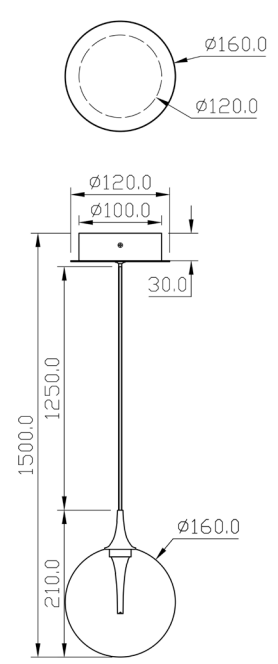

GISELA

Transparent
13494/04/60

Amber
13494/04/62

This glass ball may not show you the future, but it will illuminate your living room, dining room, office or hallway. Gisela is a pendant light that consists of a clear, glass ball which is adjustable in height. The integrated LED module spreads warm, white light. Its timeless, spherical design works well in both classic interiors and modern homes. Install Gisela in series above the dining table or opt for a single piece that attracts attention: you will always impress others with this pendant.

H 150 max. cm - B 16 cm - L 16 cm

- Type of lamp:** Pendant light
- Wattage:** 5W - Integrated LED
- Kelvin:** 2700 Kelvin
- Lumen:** 290 lumen - transparent
270 lumen - amber
- Material:** Glass
- Colors available:** Transparent & Amber
- Energy label:** G
- Operation:** Light switch
- Dimmable:** No

H 150 max. cm - B 36 cm - L 36 cm

Type of lamp:	Pendant light
Wattage:	13W - Integrated LED
Kelvin:	2700 Kelvin
Lumen:	1050 lumen - transparent 950 lumen - amber
Material:	Glass
Colors available:	Transparent & Amber
Energy label:	G
Operation:	Light switch
Dimmable:	Yes

H 150 max. cm - B 48 cm - L 48 cm

Type of lamp:	Pendant light
Wattage	19W - Integrated LED
Kelvin:	2700 Kelvin
Lumen:	1650 lumen - transparent 1500 lumen - amber
Material:	Glass
Colors available:	Transparent & Amber
Energy label:	F - transparent G - amber
Operation:	Light switch
Dimmable:	Yes