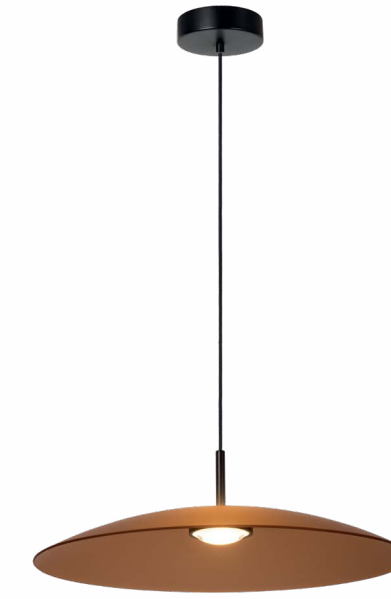

Amber
25417/12/62