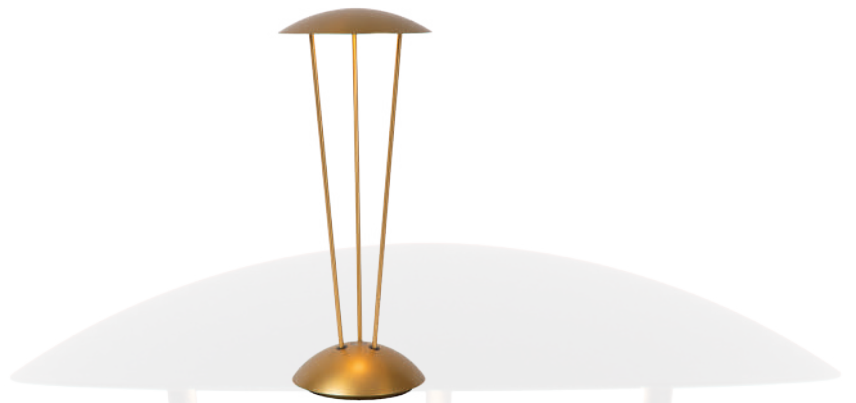

27504/02/02

2.2W/Integrated LED/2700K/200lm/dim.

W: 12.3 cm   **Colours:** Matt Gold / Brass

H: 31 cm   **Material:** Aluminum

L: 12.3 cm