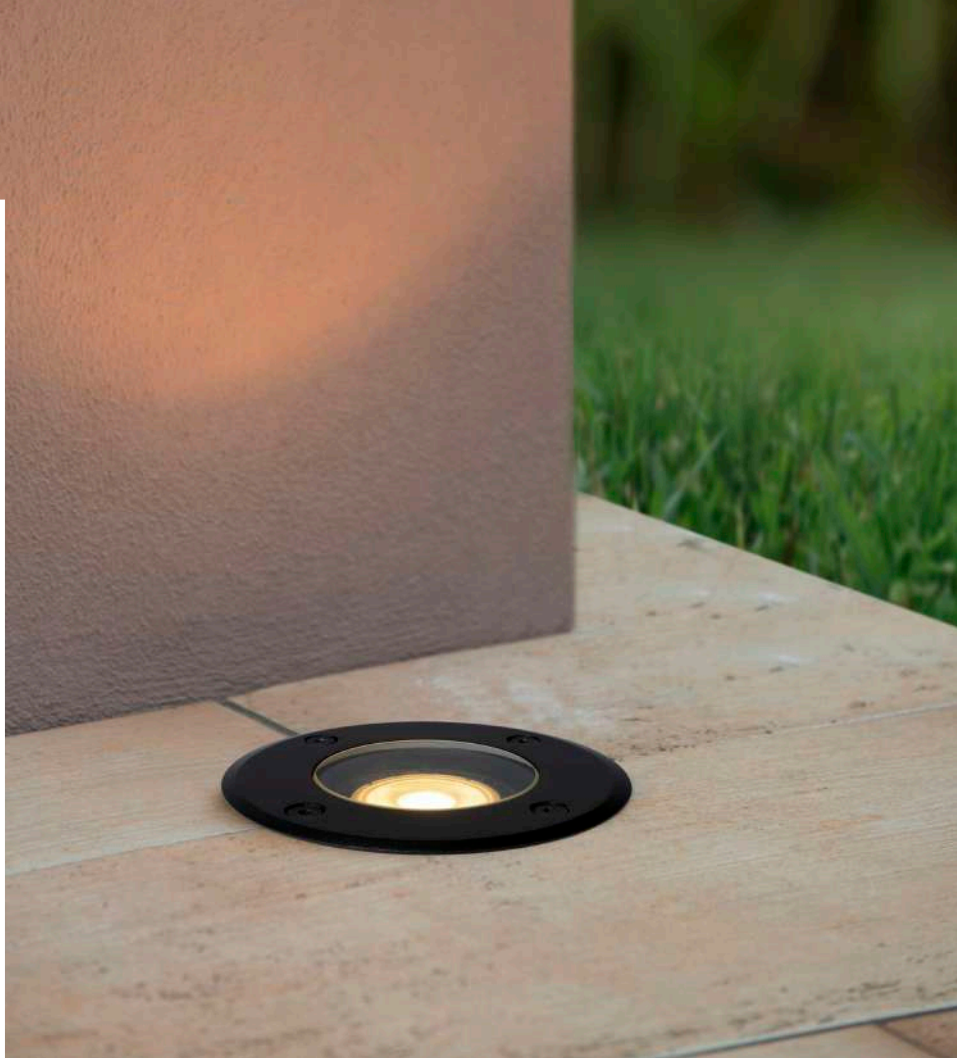

BILTIN

A deck light that is both classy and can be connected to a dimmer. This deck light from Lucide combines it all in a handsome finish in high-quality aluminium. Thanks to the modest dimensions, the deck light is easy to install and versatile in use. By installing multiple copies of these deck lights, a wonderful play of light is created in your garden, front garden or on your driveway. You get not only a great deal of atmosphere, you also increase the sense of safety when it gets dark. Do you want to combine atmosphere and energy efficiency? You can do that perfectly: LED lighting feels perfectly at home in this sleek outdoor lighting.