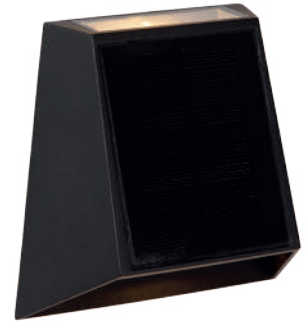

SUTTON

15813/02/30

2W/Integrated LED/2850K/100lm/dim.

W: 8.6 cm   **Colours:** Black
H: 8.6 cm   **Material:** Aluminum
L: 25.8 cm

BOLTON

15814/01/30

1W/Integrated LED/2850K/100lm/dim.

W: 5.8 cm   **Colours:** Black
H: 12 cm   **Material:** Aluminum
L: 11.2 cm

LUTON

15815/01/30

1W/Integrated LED/2850K/100lm/dim.

W: 7.4 cm   **Colours:** Black
H: 13.4 cm   **Material:** Aluminum
L: 13 cm

IRWIN

15816/02/30

2W/Integrated LED/2850K/100lm/dim.

W: 8 cm   **Colours:** Black
H: 18 cm   **Material:** Aluminum
L: 8.1 cm

PERTH

15817/01/30

1W/Integrated LED/2850K/100lm/dim.

W: 9 cm   **Colours:** Black
H: 10.5 cm   **Material:** Aluminum
L: 12.6 cm

RAMIN

15818/01/30

1W/Integrated LED/2850K/100lm/dim.

W: 8.8 cm   **Colours:** Black
H: 10.5 cm   **Material:** Aluminum
L: 12.2 cm