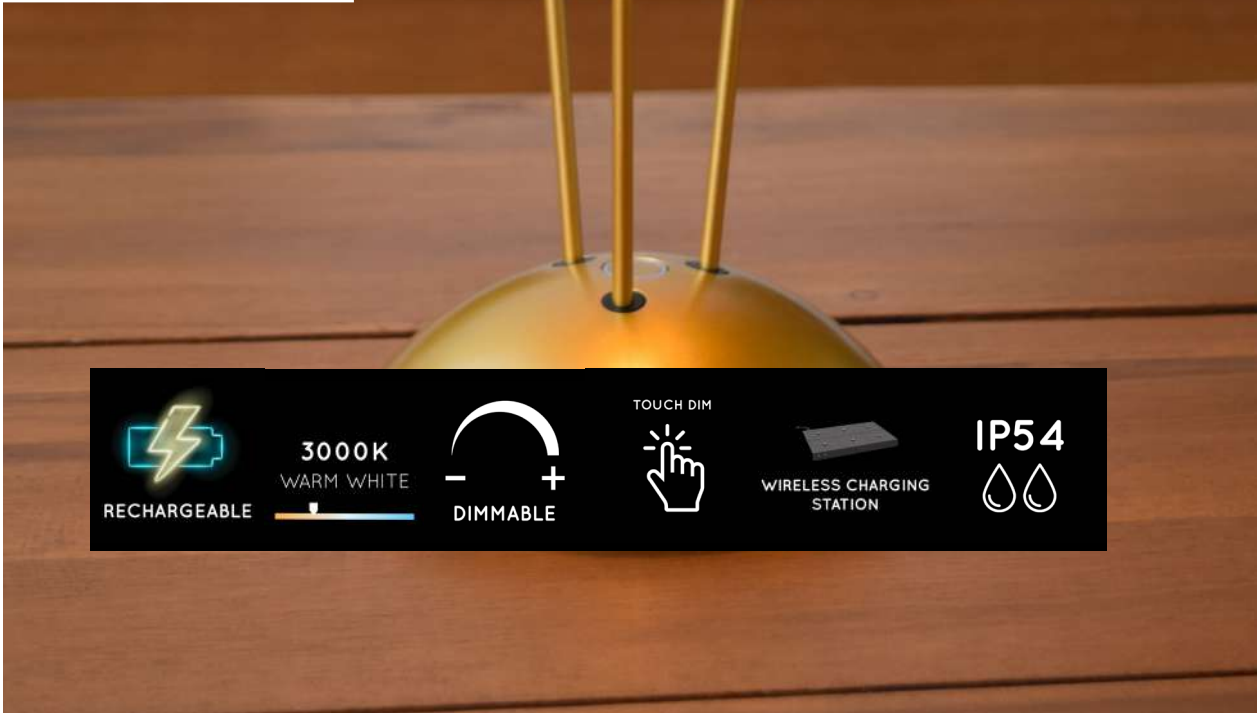

RECHARGEABLE 3000K WARM WHITE DIMMABLE TOUCH DIM WIRELESS CHARGING STATION IP54