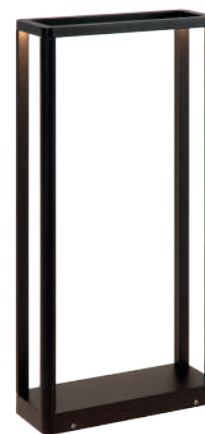

15810/09/30
9.2W/Integrated LED/3000K/335lm/

W: 8.6 cm **Colours:** Black
 H: 50 cm **Material:** Aluminum
 L: 23 cm

GOA

Cubist, simple and a treat for the eye. This is Goa, an exterior wall light that delivers great performance with simple shapes. Thanks to the integrated LED lighting and the opening on both sides, Goa shines its light in two directions. You can mount this wall light either horizontally or vertically on your exterior wall or facade. The unique shape with the central opening creates a symmetrical, cosy light. This outdoor light creates atmosphere and cosiness on your terrace or patio, or in your garden.