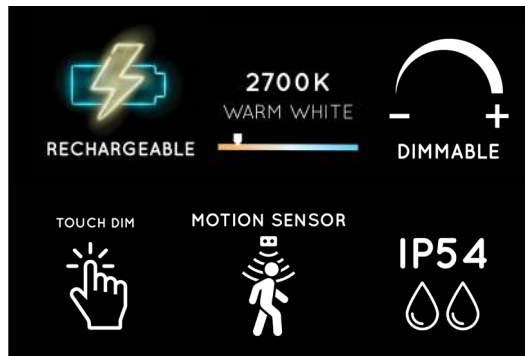

VERTIGO

🕒 4 - 24 HOURS OF WORKING TIME

27250/06/30

6W/Integrated LED/2700K/350lm/dim.

W: 10 cm   **Colours:** Black

H: 10 cm   **Material:** Aluminum

L: 10 cm

27250/06/31

6W/Integrated LED/2700K/350lm/dim.

W: 10 cm   **Colours:** White

H: 10 cm   **Material:** Aluminum

L: 10 cm