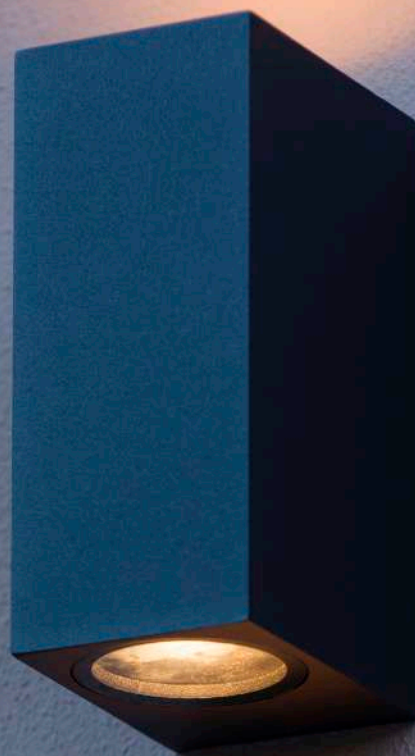

H: 15 cm **Material:** Aluminum

L: 9 cm **Bulb recom.:** 49006/05/31

ZARO

Wall spotlight Zaro stands its ground in all weather circumstances. This modern fixture is specifically designed for long-term outdoor use. That it can take a beating is an understatement. Although that does not mean that it looks rough. On the contrary. The rectangular design in high-quality aluminum has a slim look. Inside, the light point is safely shielded. And as befits contemporary lighting, Zaro is compatible with an LED lamp. That completes the picture of your outdoor environment.