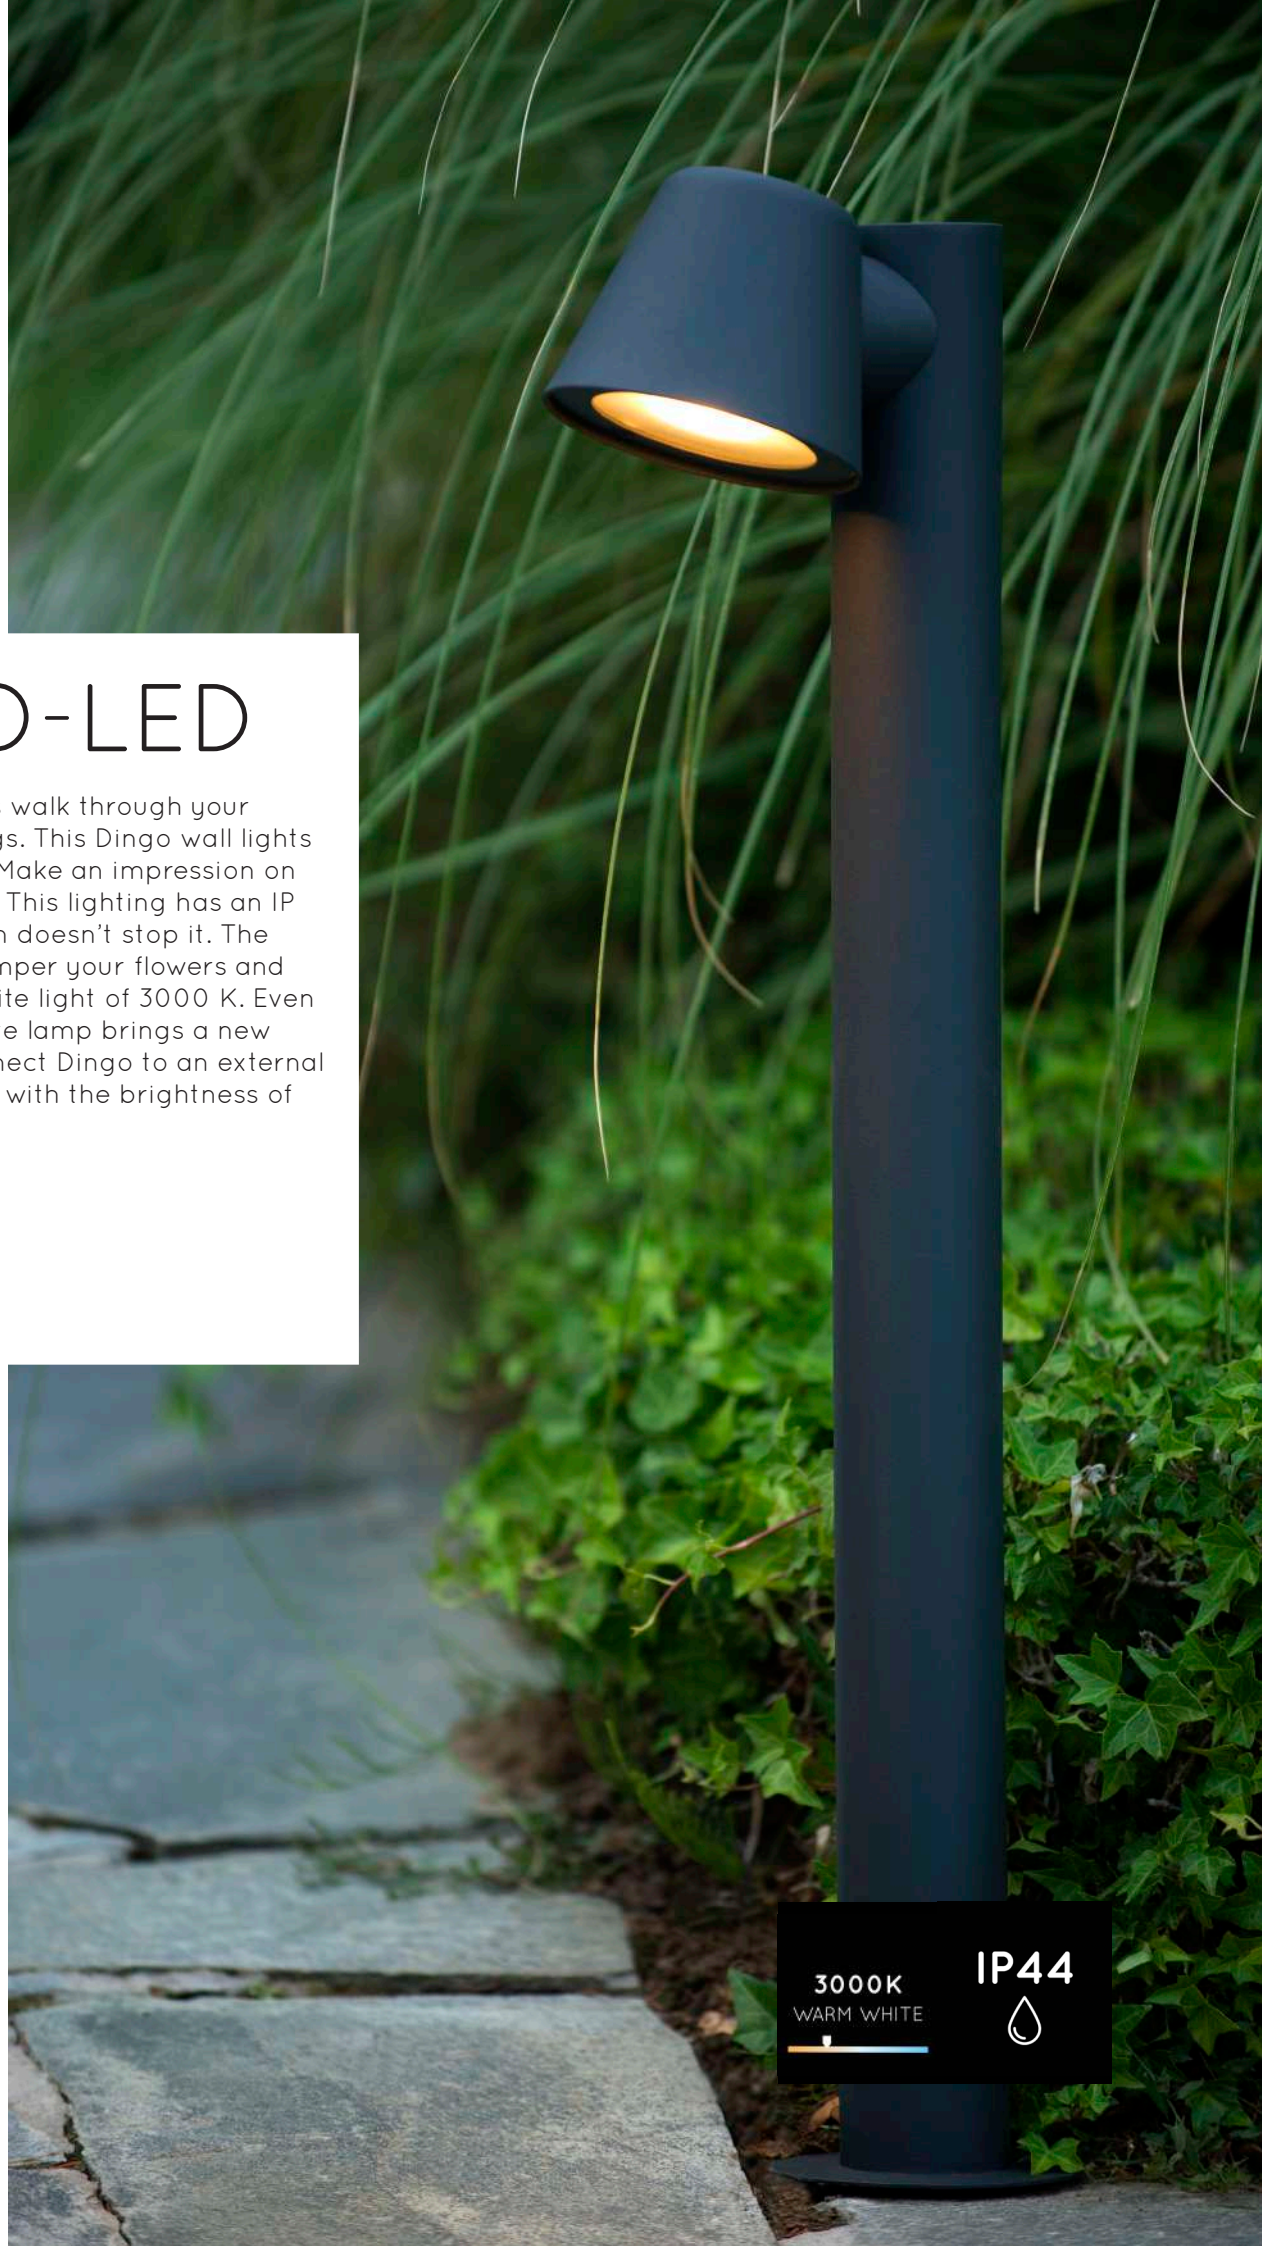

DINGO-LED

Enjoy an adventurous walk through your garden in the evenings. This Dingo wall lights illuminate your path. Make an impression on your garden gnomes. This lighting has an IP rating of 44. Even rain doesn't stop it. The lighting elements pamper your flowers and plants with warm, white light of 3000 K. Even indoors, this anthracite lamp brings a new atmosphere. You connect Dingo to an external dimmer. You can play with the brightness of this modern lighting.

3000K
WARM WHITE

IP44