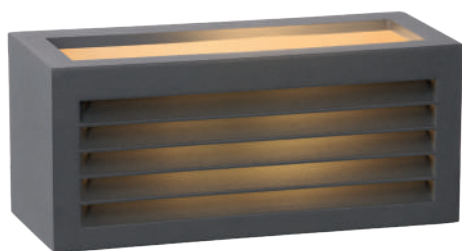

DIMO

Dimo is a fun wall light for outdoor use. Of course Dimo can also be of service indoors, but it comes fully into its own outdoors. You can easily install Dimo on an exterior wall. It provides a comfortable light that not only benefits the cosiness in your garden, patio or terrace, but also improves the functionality. The brightness is just right: not too bright, not too soft. You can thus enjoy pleasant evenings in the open air in all comfort. Dimo is also easy to connect to a dimmer.

IP54

27853/01/30

1x E27/18W max./excl./

W: 10.8 cm   **Colours:** Anthracite

H: 11 cm   **Material:** Aluminum

L: 25 cm   **Bulb recom.:** 49020/05/60

IP54