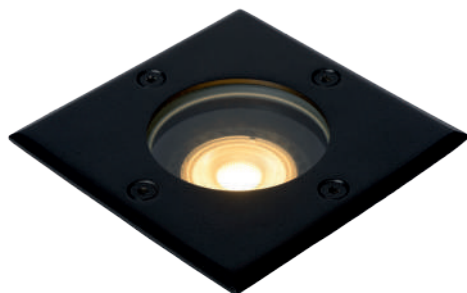

11800/01/30

1x GU10/35W max./excl./
Mounting diameter: 10,4 cm

W: 10.8 cm **Colours:** Black

H: 0.3 cm **Material:** Aluminum

L: 10.8 cm **Bulb recom.:** 49006/05/30

IP67