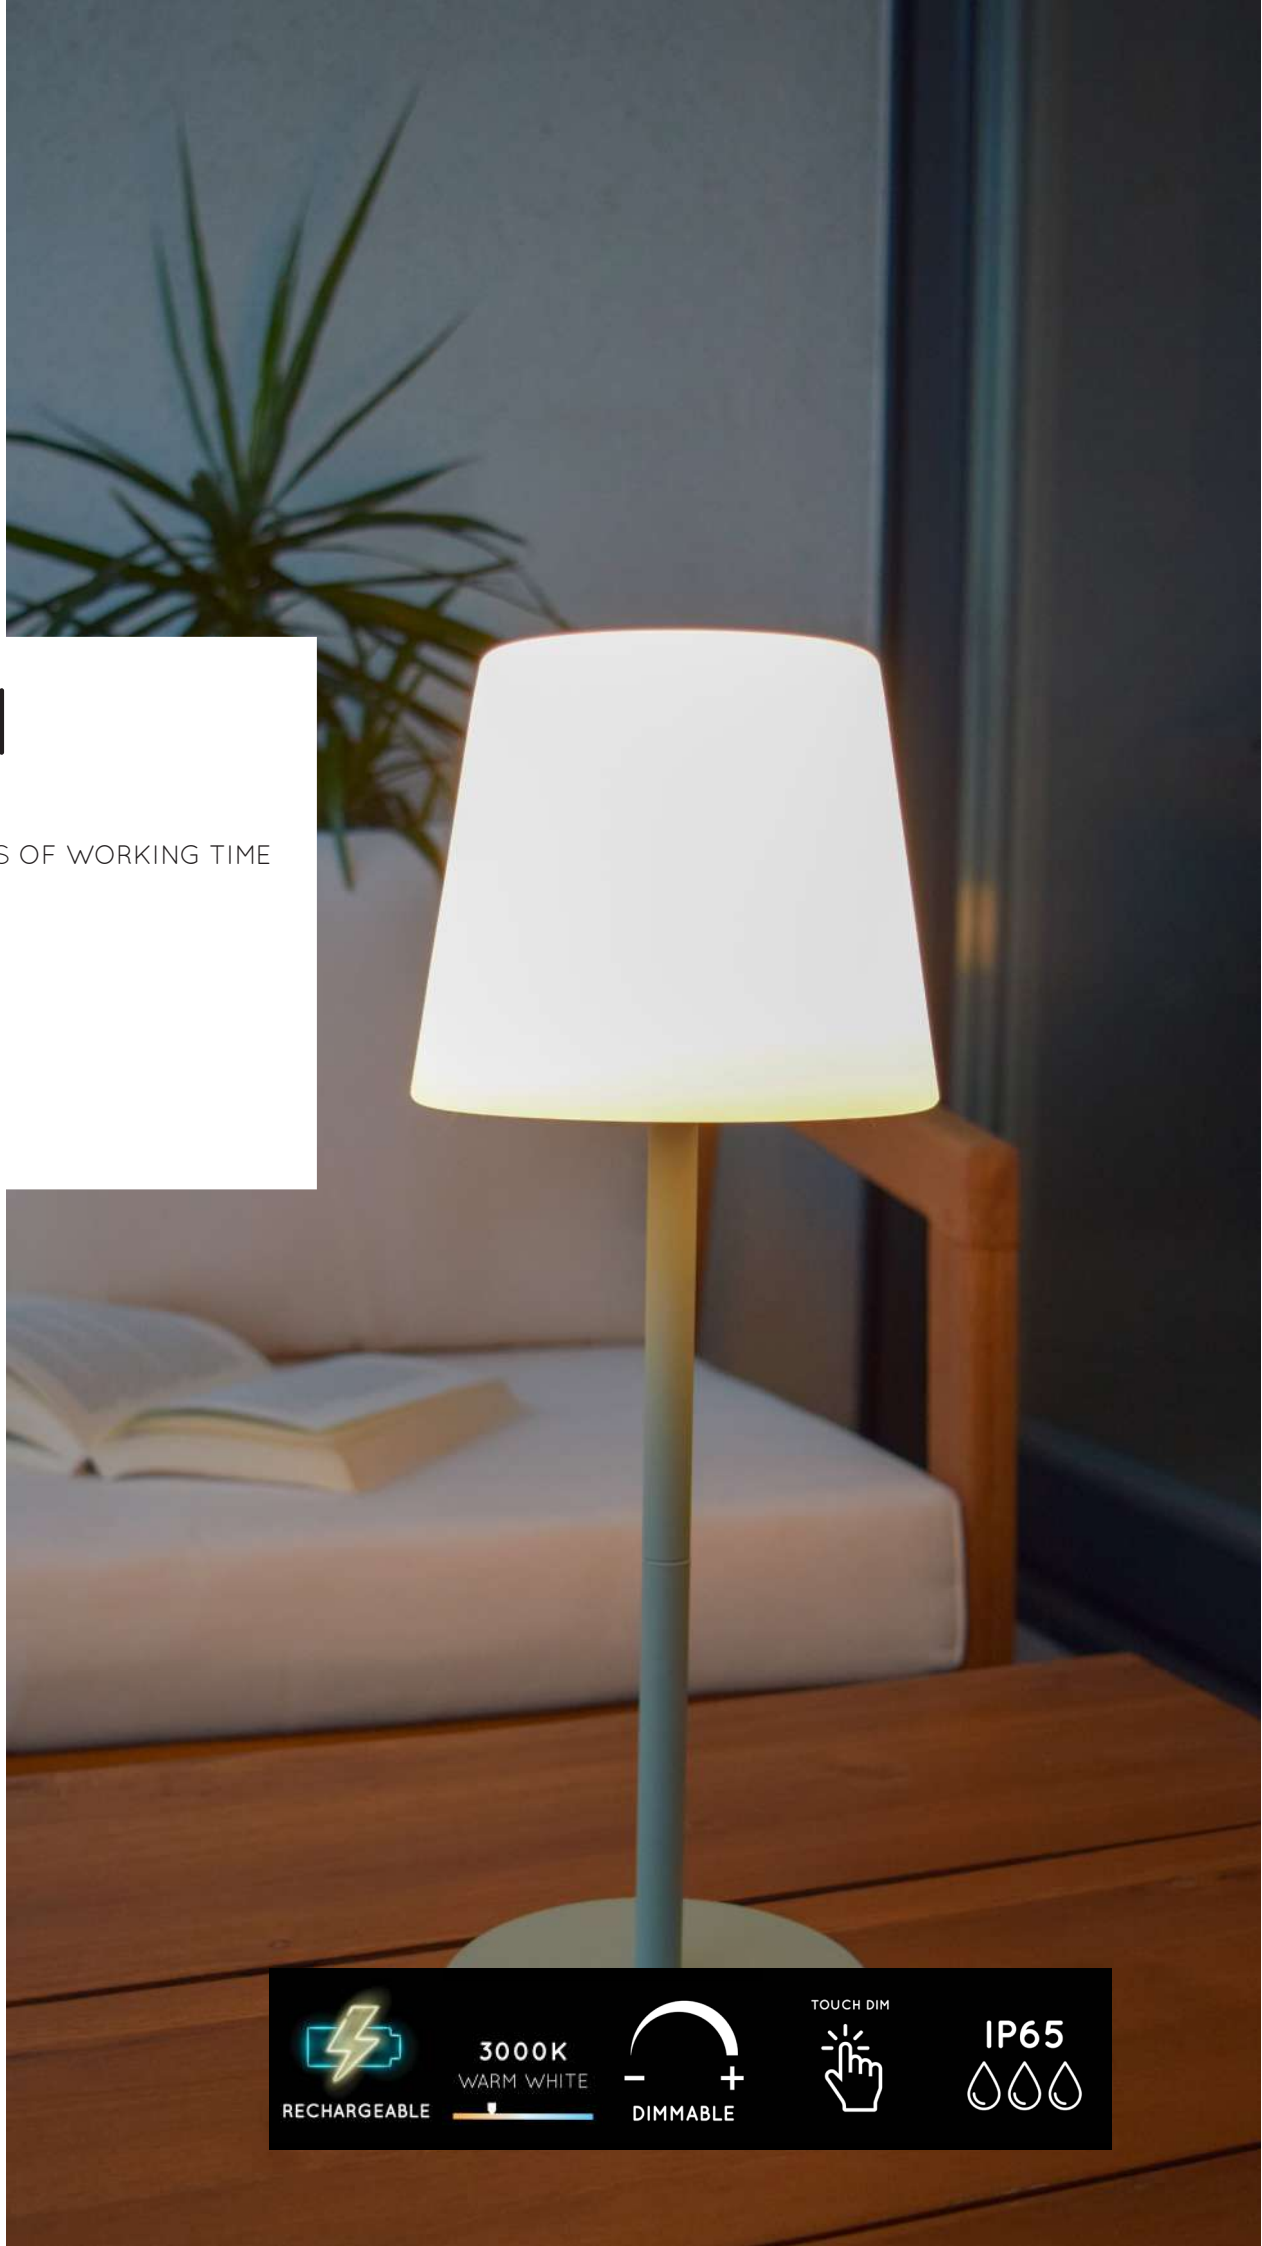

TYON

🕒 3,5 - 12 HOURS OF WORKING TIME

RECHARGEABLE

3000K
WARM WHITE

DIMMABLE

TOUCH DIM

IP65