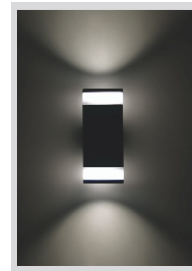

K-8206 1xE27, max. 15W LED

K-8205 1xE27, max. 15W LED

TAMIZA

K-8208

K-8208 1xE27, max. 15W LED

K-8207

K-8207 2xGU10, max. 10W LED

Nazwa **Str.**