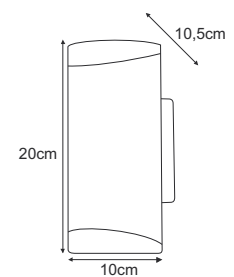

K-8209

K-8204

K-8203

K-8209 2xGU10, max. 10W LED

K-8203 1xGU10, max. 10W LED

K-8204 2xGU10, max. 10W LED

NAPOLI

K-8202