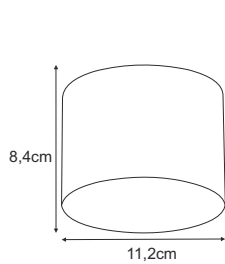

K-5132

1xGU10/AR111, max. 15W LED