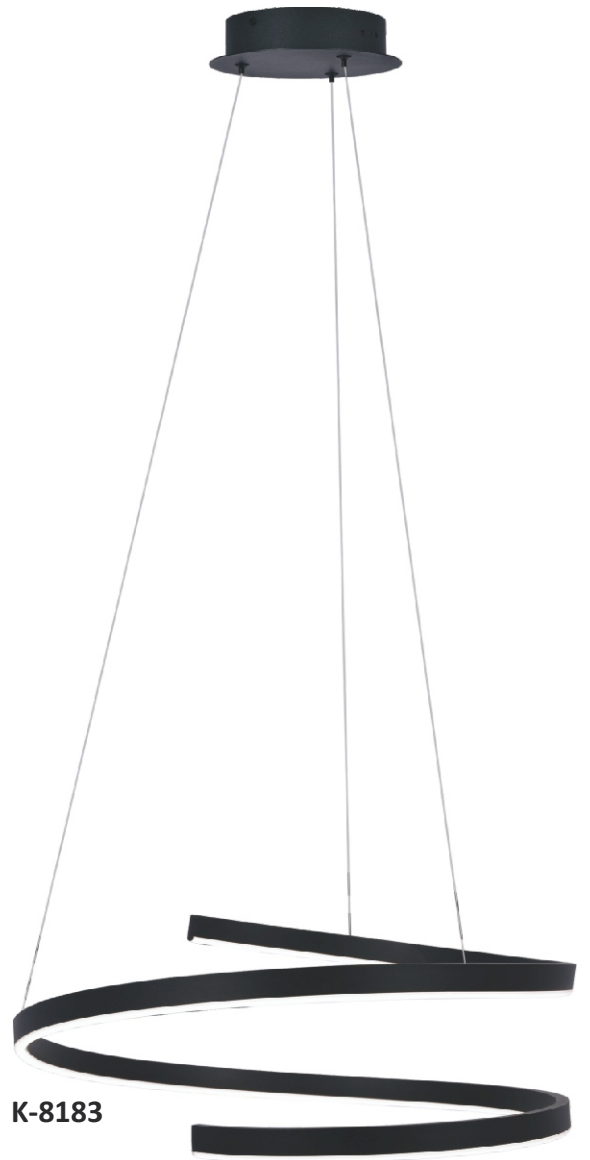

K-8180

K-8181 LED 68W 4000K

K-8180 LED 68W 4000K

KOLOSO

K-8182

K-8183

K-8182 LED 50W 4000K

K-8183 LED 50W 4000K