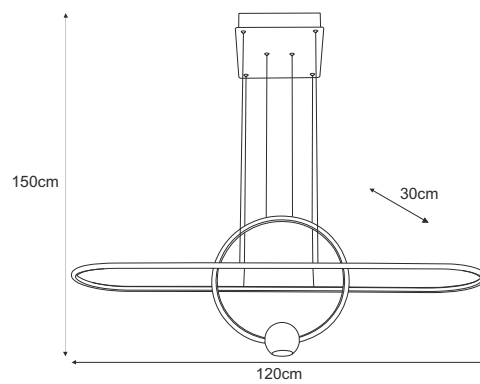

K-8190 LED 80W 4000K

metal, steel, металл

RAD