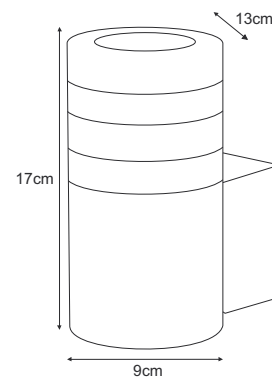

K-8206 1xE27, max. 15W LED

K-8205 1xE27, max. 15W LED

TAMIZA

K-8208

K-8208 1xE27, max. 15W LED

K-8207

K-8207 2xGU10, max. 10W LED

Nazwa **Str.**