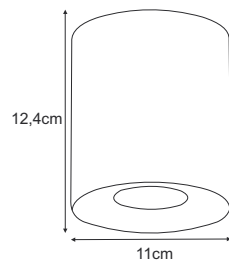

K-5130

1xGU10, max. 10W LED