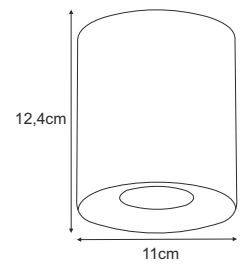

K-5131

1xGU10, max. 10W LED