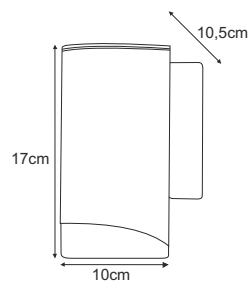

K-8209

K-8204

K-8203

K-8209 2xGU10, max. 10W LED

K-8203 1xGU10, max. 10W LED

K-8204 2xGU10, max. 10W LED

NAPOLI

K-8202