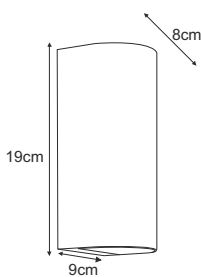

K-8209

K-8204

K-8203

K-8209 2xGU10, max. 10W LED

K-8203 1xGU10, max. 10W LED

K-8204 2xGU10, max. 10W LED

NAPOLI

K-8202