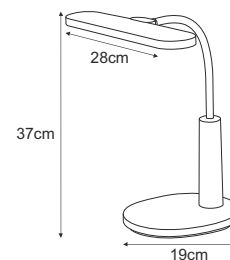

K-BL1237 LED 10W 4000K 600lm

MILO

K-BL1521 RÓŻOWY

K-BL1521 NIEBIESKI

K-BL1521 LED 10W 3000K-3800K-5700K 530lm

NIKO

K-MT-206 CZARNY

K-MT-206 ZIELONY