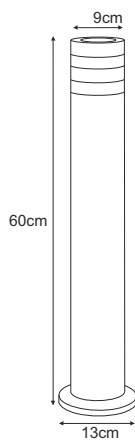

K-8206 1xE27, max. 15W LED

K-8205 1xE27, max. 15W LED

TAMIZA

K-8208

K-8208 1xE27, max. 15W LED

K-8207

K-8207 2xGU10, max. 10W LED

Nazwa **Str.**