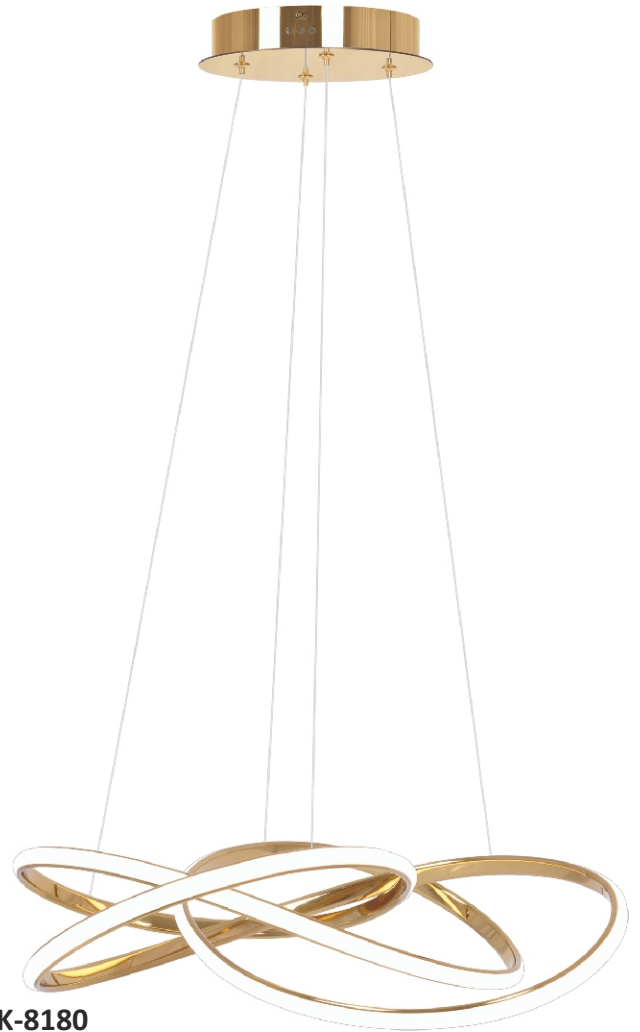

K-5320

K-5320 1xG9, max. 10W LED

K-5321 1xG9, max. 10W LED

K-5322 1xG9, max. 10W LED

metal, steel, металл

PERO

BALTO

K-8181

K-8180

K-8181 LED 68W 4000K

K-8180 LED 68W 4000K

KOLOSO

K-8182

K-8183

K-8182 LED 50W 4000K

K-8183 LED 50W 4000K