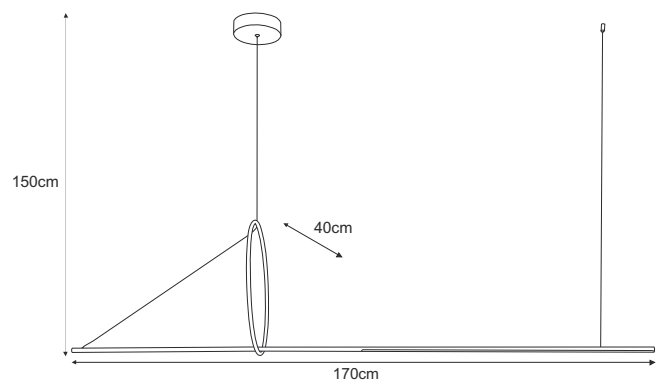

K-8187 LED 58W 4000K

K-8186 LED 36W 4000K

MONA

K-8188

K-8189

K-8188 LED 12W 4000K

K-8189 LED 18W 4000K

RAD