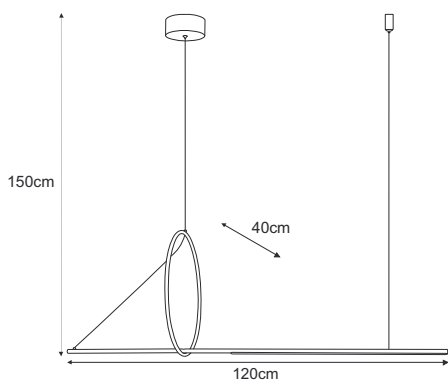

K-8187 LED 58W 4000K

K-8186 LED 36W 4000K

MONA

K-8188

K-8189

K-8188 LED 12W 4000K

K-8189 LED 18W 4000K

RAD