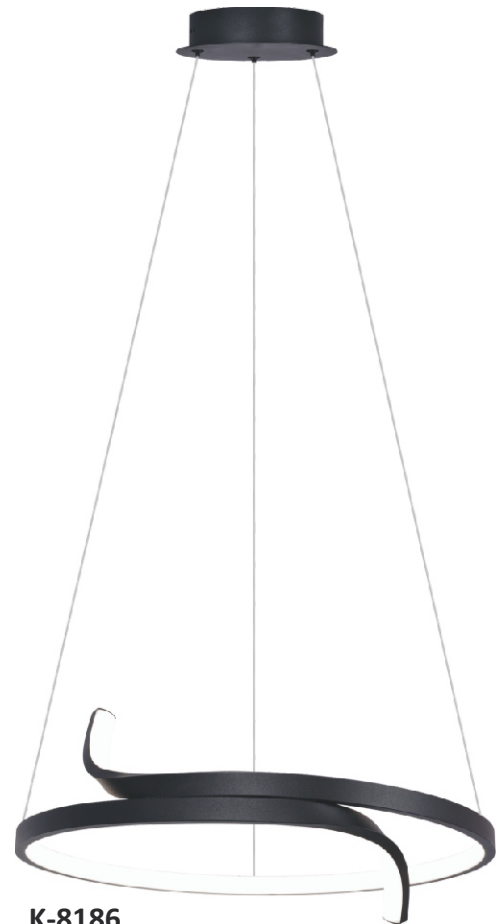

K-8180

K-8181 LED 68W 4000K

K-8180 LED 68W 4000K

KOLOSO

K-8182

K-8183

K-8182 LED 50W 4000K

K-8183 LED 50W 4000K

BURGO

K-8185

K-8184

K-8185 LED 45W 4000K

K-8184 LED 32W 4000K

KALPA

K-8187

K-8186

K-8187 LED 58W 4000K

K-8186 LED 36W 4000K

MONA

K-8188

K-8189

K-8188 LED 12W 4000K

K-8189 LED 18W 4000K

RAD