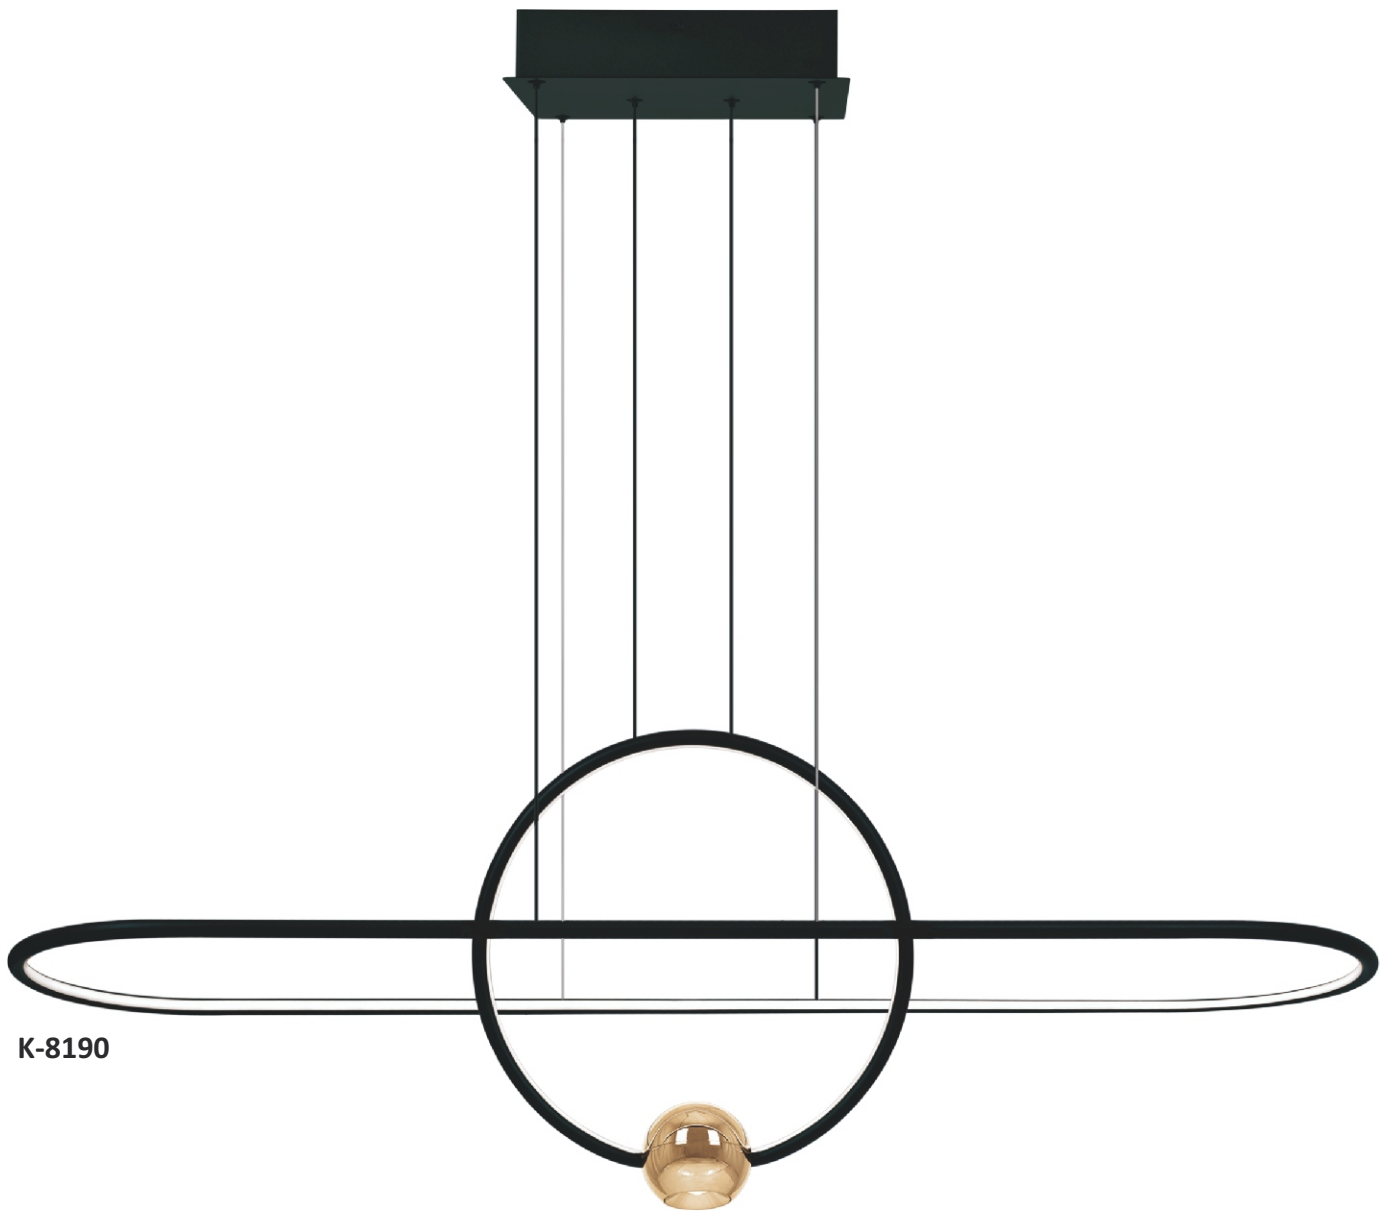

K-8187 LED 58W 4000K

K-8186 LED 36W 4000K

MONA

K-8188

K-8189

K-8188 LED 12W 4000K

K-8189 LED 18W 4000K

RAD