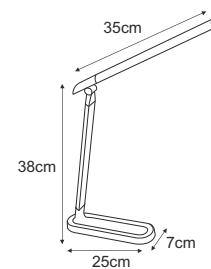

Włącznik dotykowy

Zmiana barwy światła

90~240V
Szeroki zakres napięć

DC 12V
Niskie napięcie wyjściowe 12V

Wysokiej jakości SMD LED

3 stopniowy włącznik dotykowy

K-MT-206 LED 5W 4000K-6000K 420lm