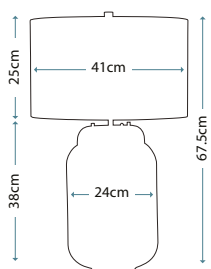

SOLA

QN-SOLA-TL-L

Large elegant diamond patterned mouth-blown glass base. Fitted with a 4-way switch to light both the shade and base separately. Complete with a Titanium silver faux silk shade (Ref: LSUK042).

Max. Wattage: 1 x 60W E27 + 1 x 7W LED GU10 (GU10 supplied)