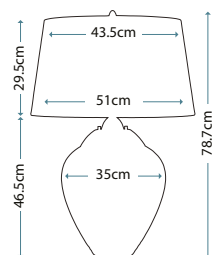

SAMARA LARGE

QN-SAMARA-TL-LRG-CLR

Large wavy texture blown clear glass table lamp and Polished Nickel metalwork. Fitted with a 4-way switch to light both the shade and base. Complete with a Chateau duck egg faux silk shade (Ref: LSUK046).

Max. Wattage: 1 x 60W E27 + 1 x 7W LED GU10 (GU10 supplied)