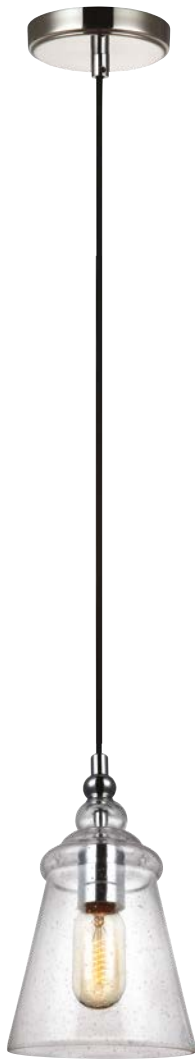

QN-LORAS-1MP