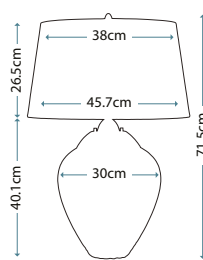

SAMARA

QN-SAMARA-TL-SLM

Small wavy texture blown glass table lamp with a Salmon tint and Polished Nickel metalwork. Fitted with a 4-way switch to light both the shade and base. Complete with a Scallop taupe faux silk shade (Ref: LSUK001).

Max. Wattage: 1 x 60W E27 + 1 x 7W LED GU10 (GU10 supplied)