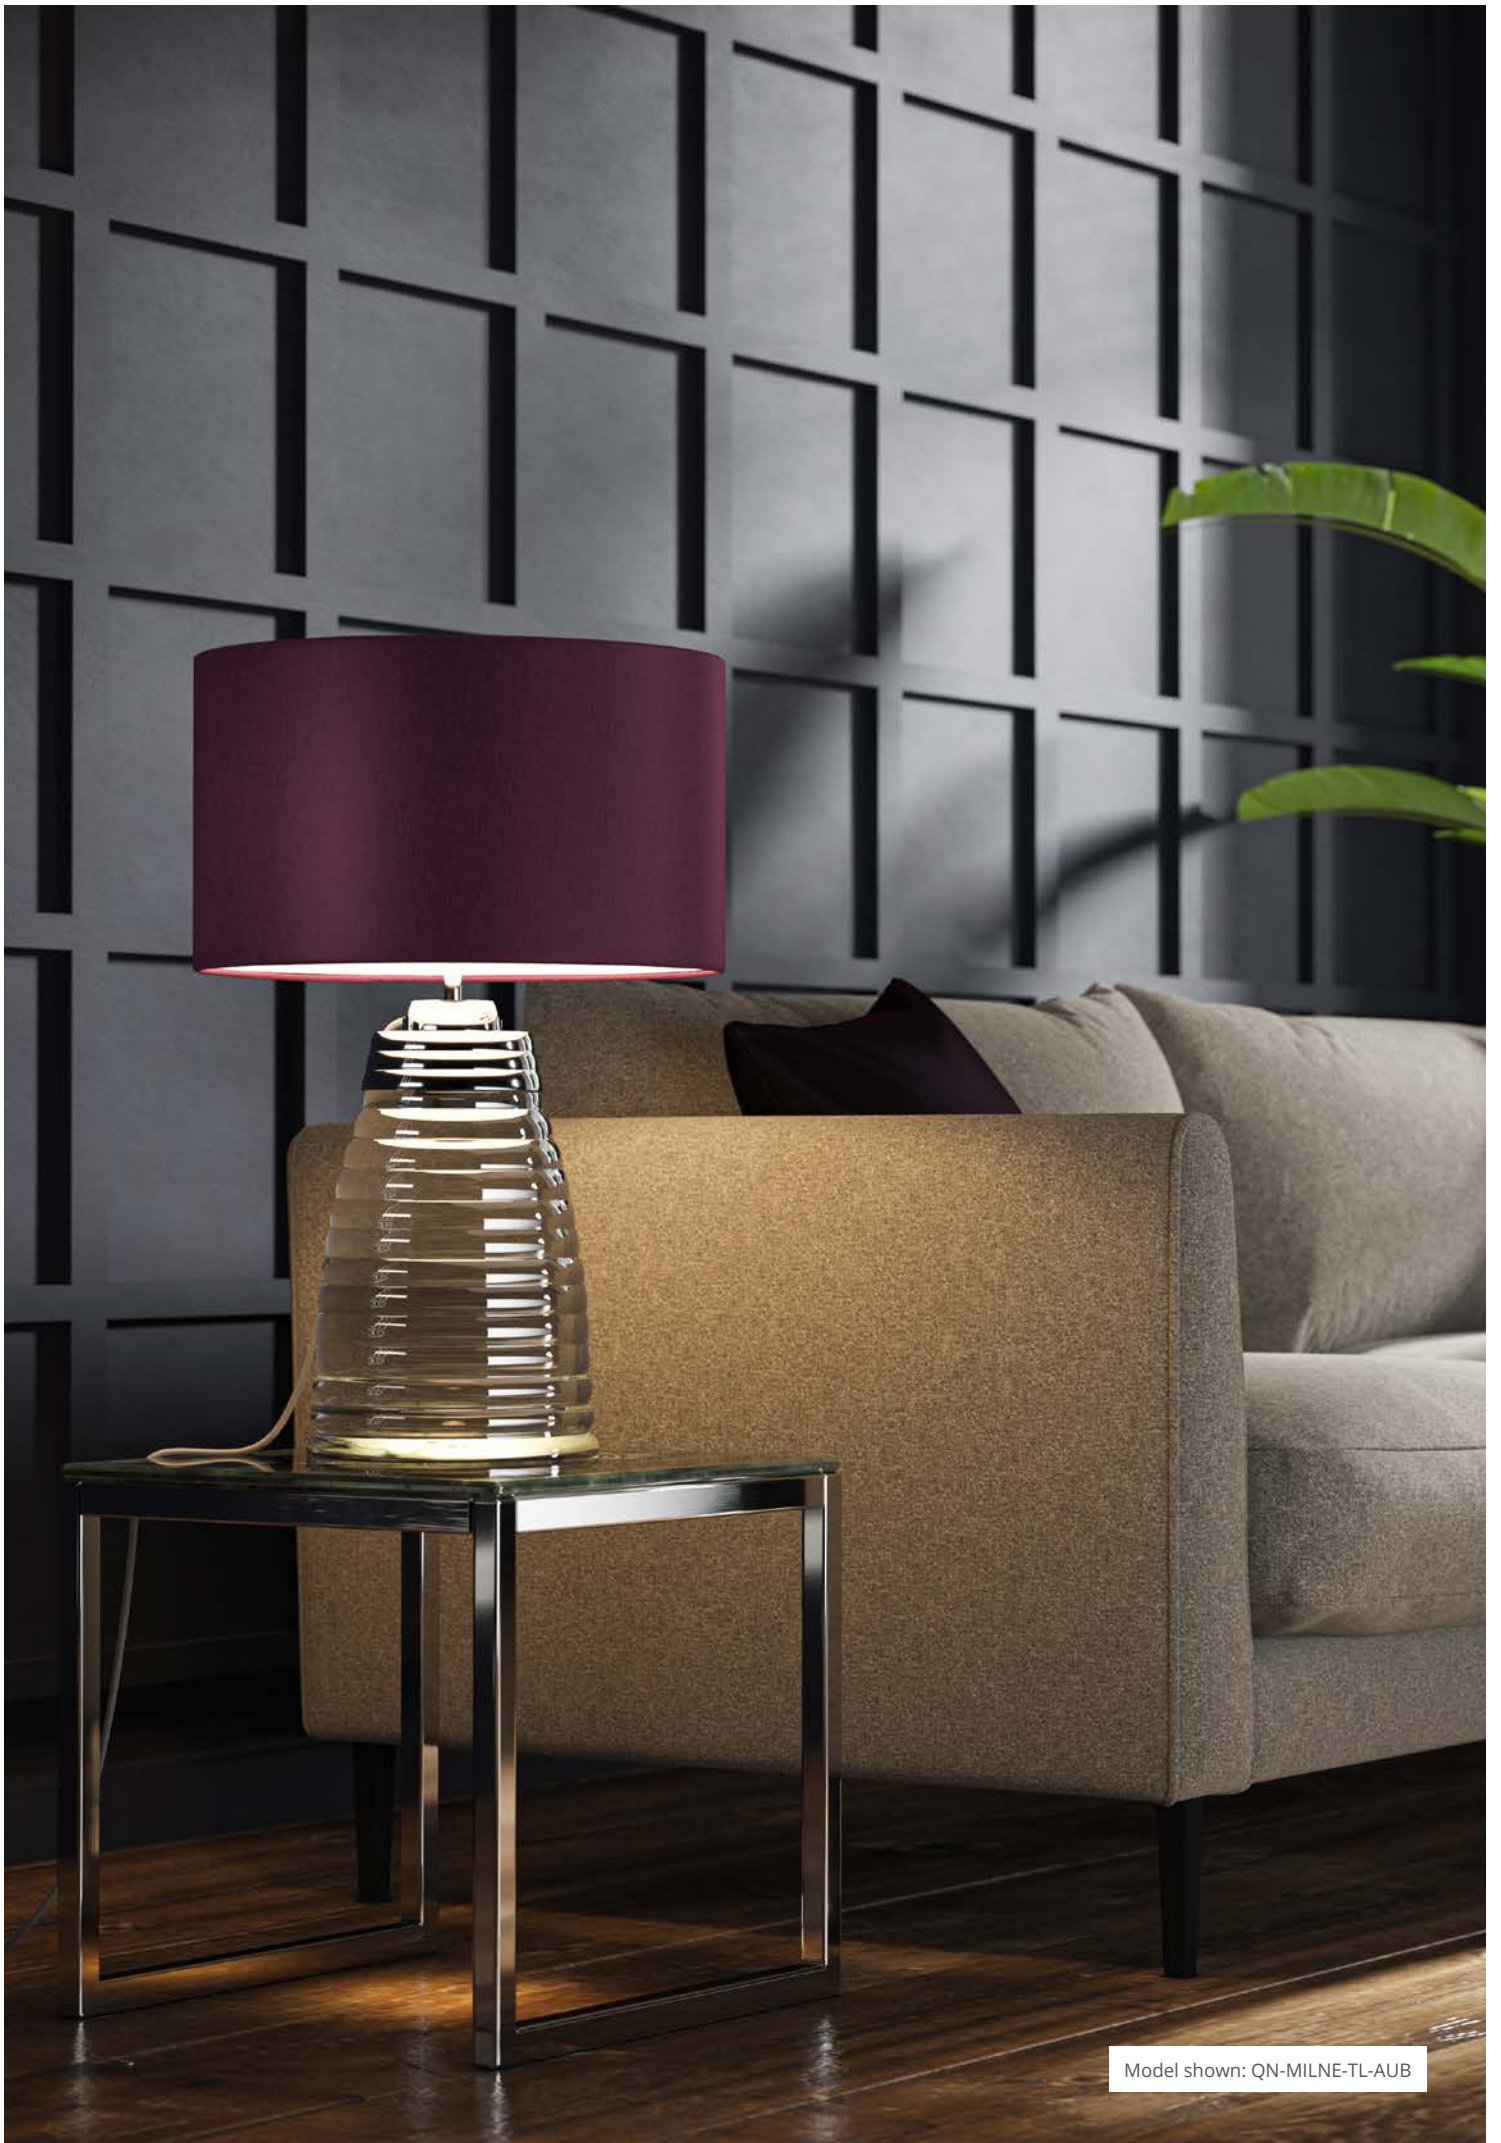

Model shown: QN-MILNE-TL-AUB