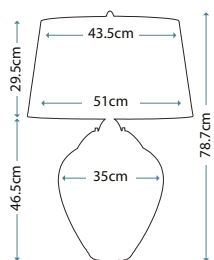

SAMARA LARGE

QN-SAMARA-TL-LRG-SLM

Large wavy texture blown glass table lamp with a Salmon tint and Polished Nickel metalwork. Fitted with a 4-way switch to light both the shade and base. Complete with a Scallop taupe faux silk shade (Ref: LSUK044).

Max. Wattage: 1 x 60W E27 + 1 x 7W LED GU10 (GU10 supplied)