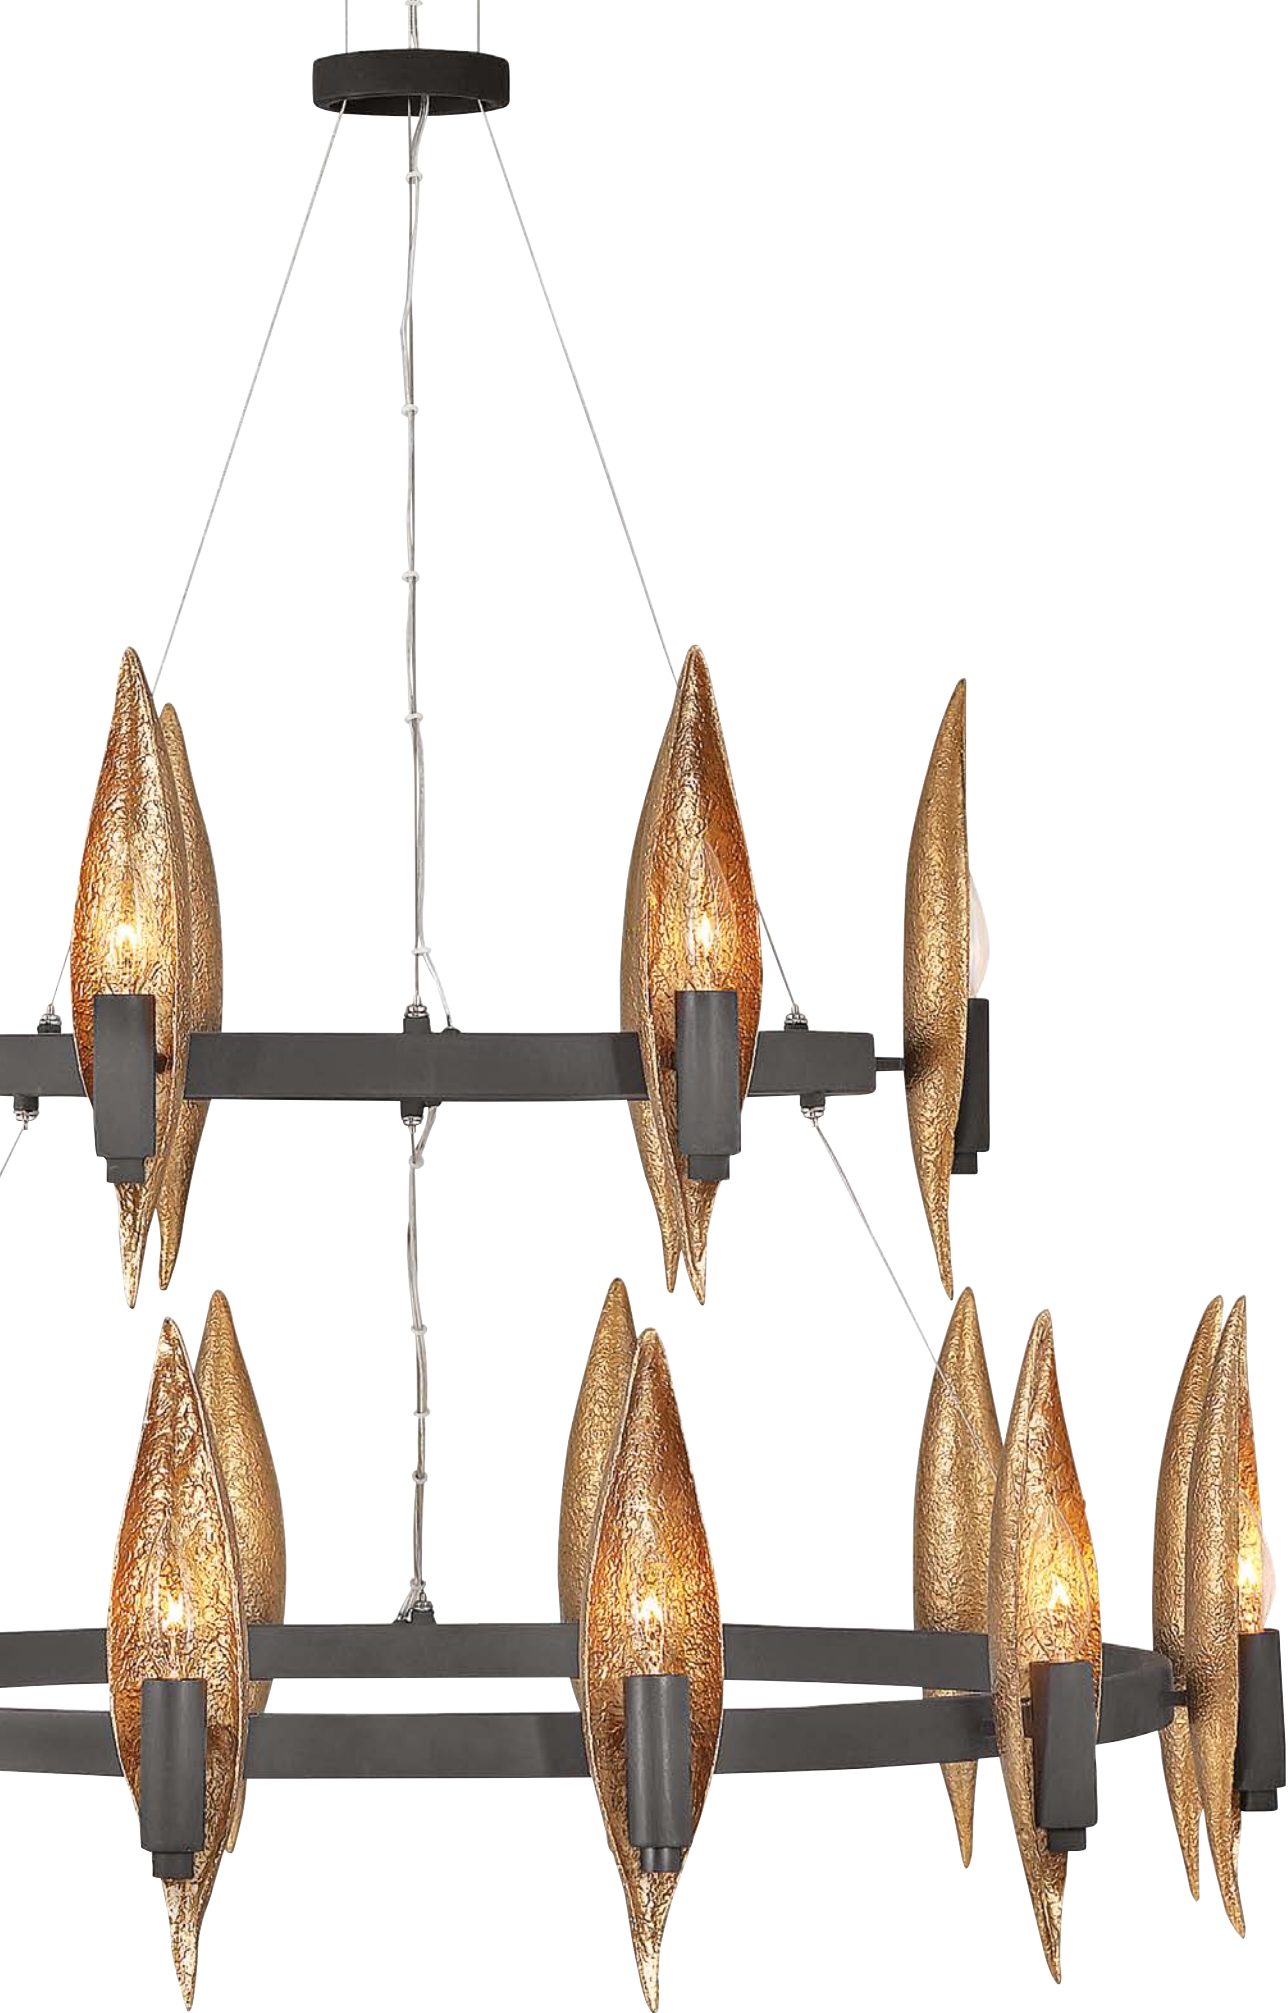

Model: QN-STYX-LED-W-BG

WILLOW

Gleaming organic, traditional elegance, Willow's slender cast pods feature Carbon Black enhanced with a crisp Deluxe Gold finish. Balance is achieved with its luminous bulbs nestled in front, allowing this coniferous design to shine luxe light in stylish interiors.