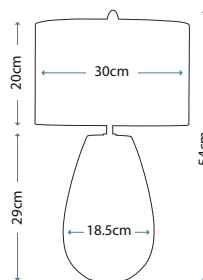

HARROW

QN-HARROW-TL

Fine texture combines with smooth finish on this unique silver base. Complete with a Hepplewhite light grey faux silk shade (Ref: LSUK034).

Max. Wattage: 1 x 60W E27