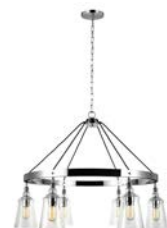

KIMROSE
Brushed Natural Brass
p34, 36