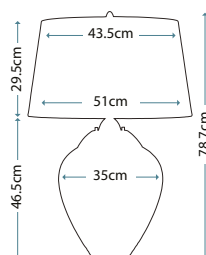

SAMARA LARGE

QN-SAMARA-TL-LRG-SMK

Large wavy texture blown glass table lamp with a Smoked tint and Polished Nickel metalwork. Fitted with a 4-way switch to light both the shade and base. Complete with a Hepplewhite light grey faux silk shade (Ref: LSUK045).

Max. Wattage: 1 x 60W E27 + 1 x 7W LED GU10 (GU10 supplied)