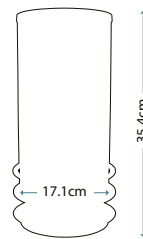

Max. Wattage: 1 x 9W LED GX53 (included)

ARNO

QN-ARNO-GREEN-AB

Blown glass obelisk table lamp with a prismatic texture and Green tint. The light source is cleverly hidden in the base with fine metal detailing in Aged Brass.