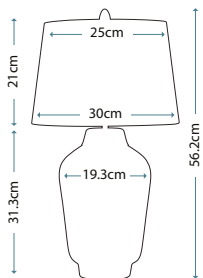

BEXLEY

QN-BEXLEY-TL-WPN

Compact Satin White ceramic base with Polished Nickel metalwork. Complete with Light Ivory faux silk tapered shade with silver laminate inner (Ref: LSUK037).

Max. Wattage: 1 x 60W E27