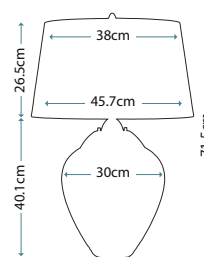

SAMARA

QN-SAMARA-TL-PLM

Small wavy texture blown glass table lamp with a Plum tint and Polished Nickel metalwork. Fitted with a 4-way switch to light both the shade and base. Complete with a Titanium silver faux silk shade (Ref: LSUK004).

Max. Wattage: 1 x 60W E27 + 1 x 7W LED GU10 (GU10 supplied)