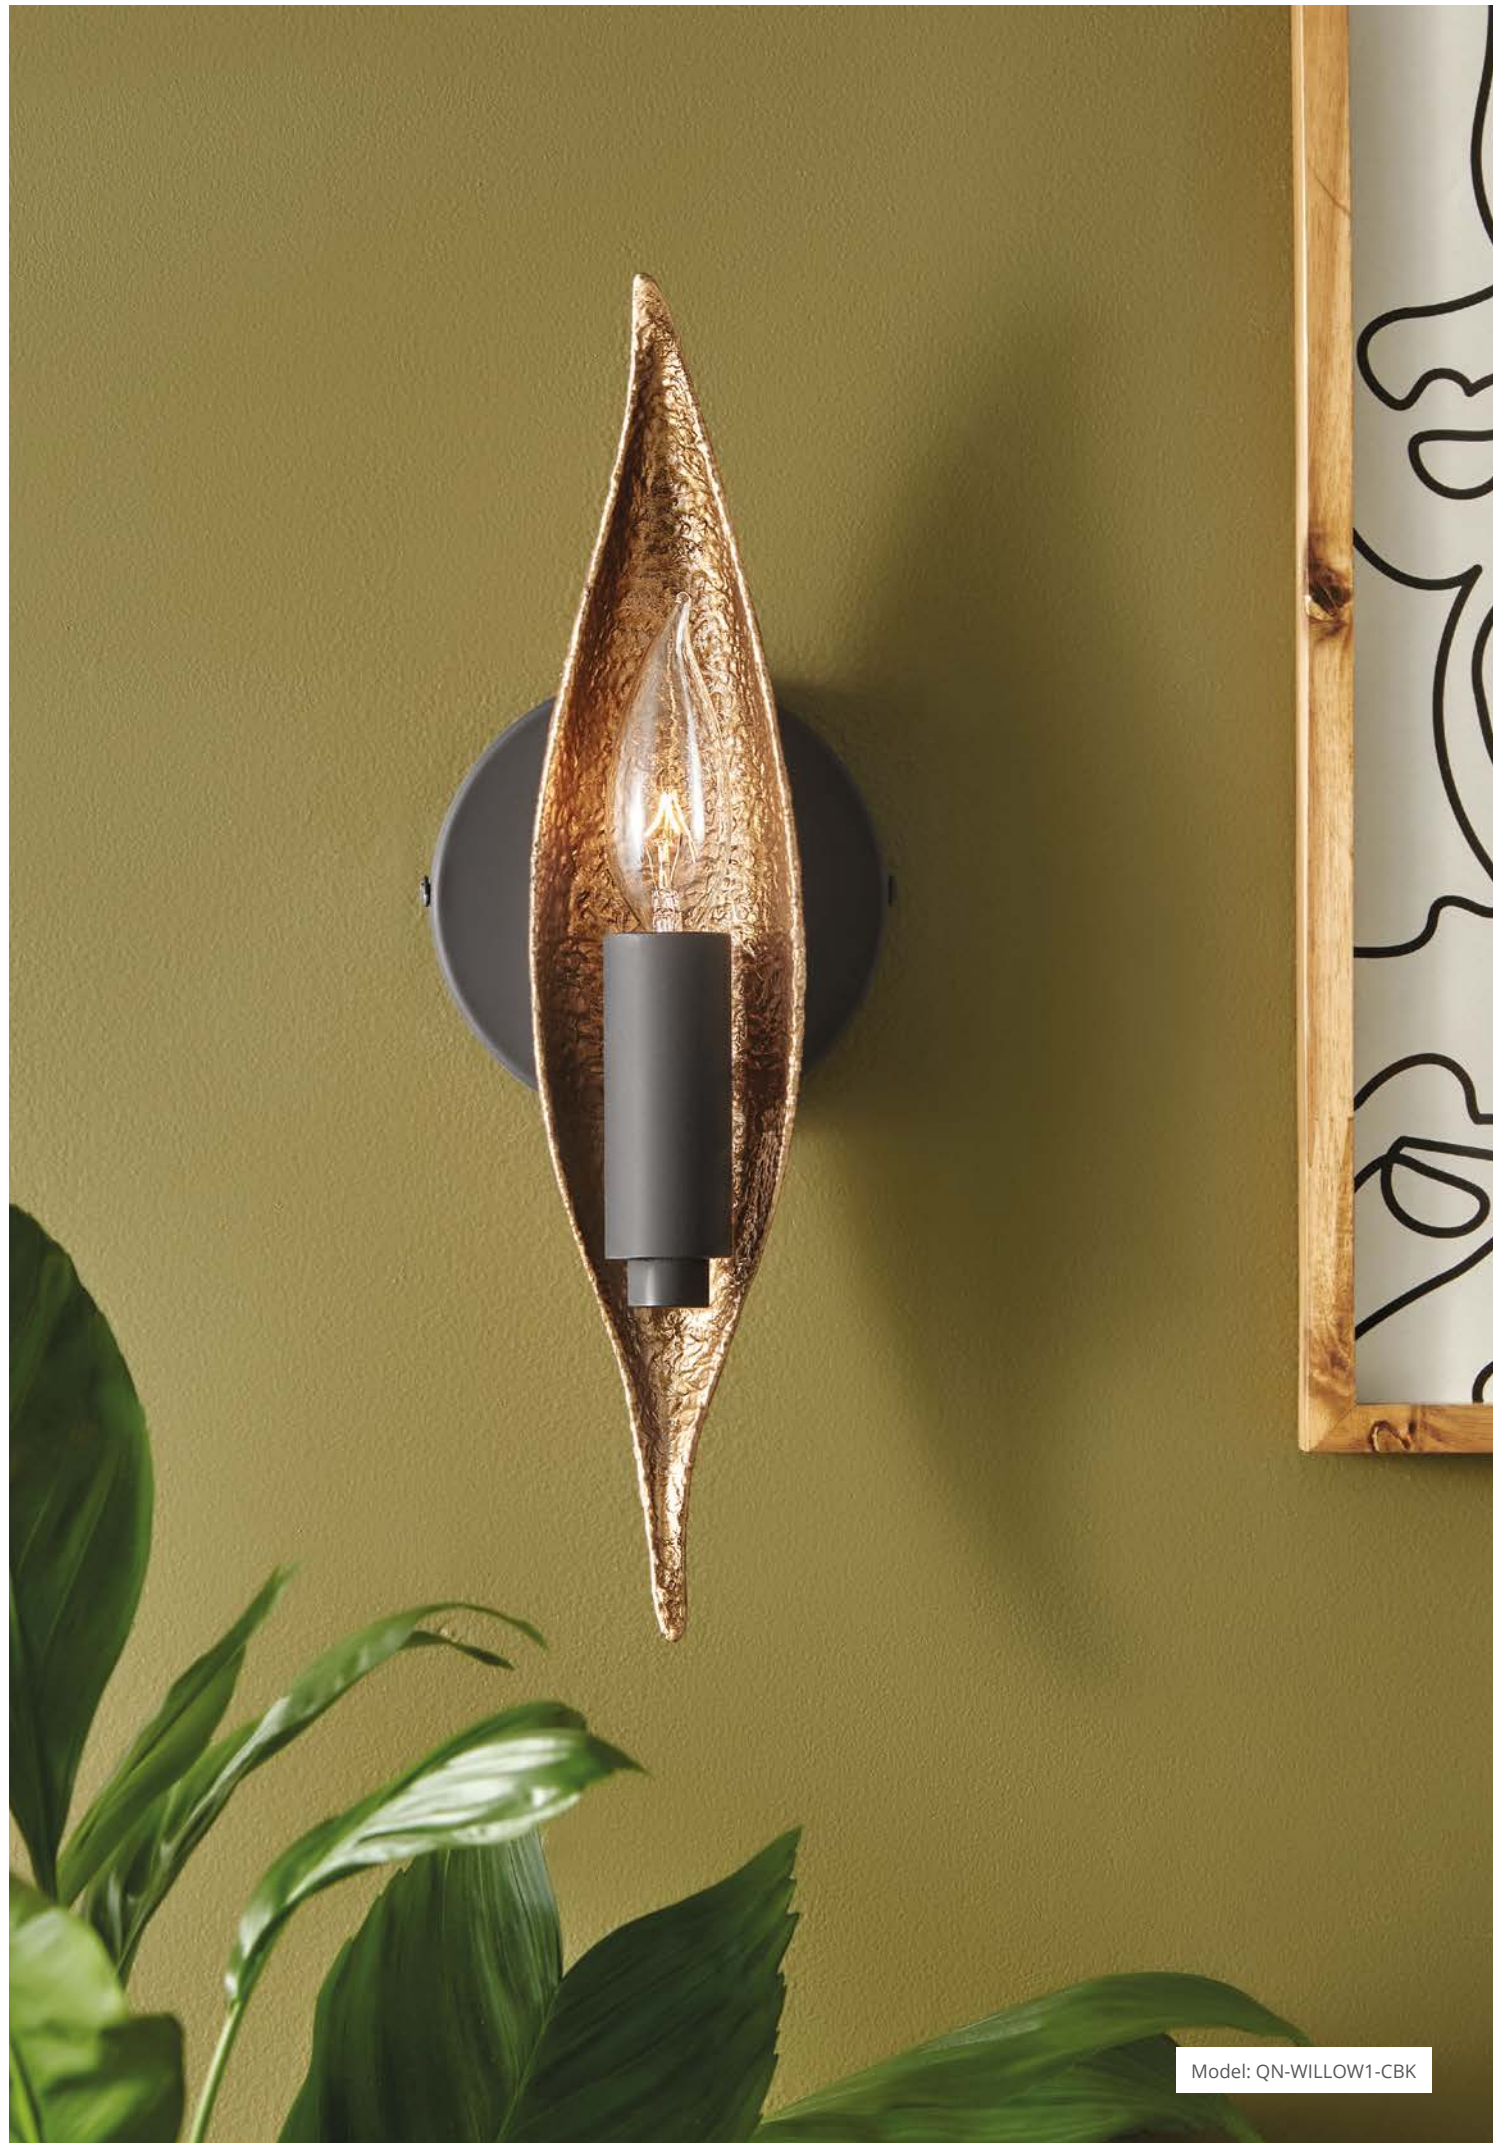

Model: QN-WILLOW1-CBK