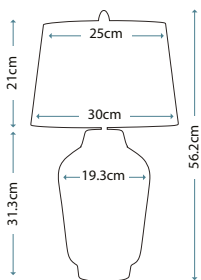

Max. Wattage: 1 x 60W E27

Model shown: QN-BEXLEY-TL-WBB

Model shown: QN-BEXLEY-TL-BKPN

QN-BEXLEY-TL-BKBB

QN-BEXLEY-TL-BKPN

BEXLEY

QN-BEXLEY-TL-BKBB

Compact Satin Black ceramic base with Brushed Brass metalwork. Complete with Black faux silk tapered shade with gold laminate inner (Ref: LSUK040).