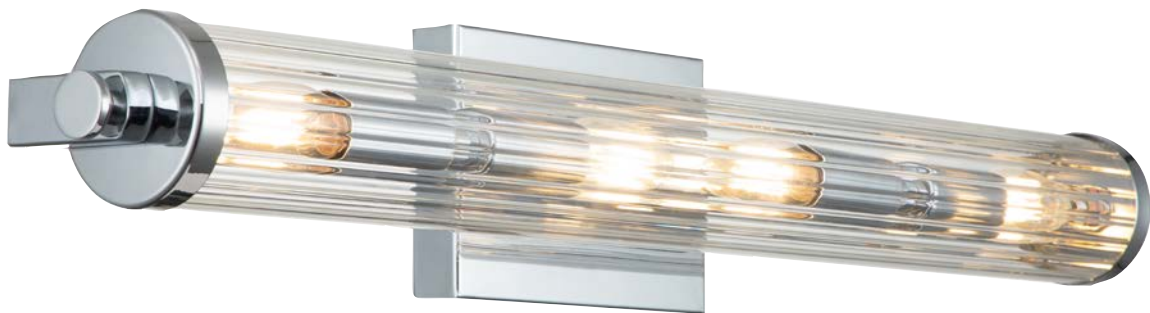

QN-AZORES4-PC

Code	Description	Height	Width/Dia.	Depth	Finish	Max. Wattage	IP Rating
QN-AZORES2-PC	2lt Wall Light	115mm	407mm	115mm	Polished Chrome	2 x 40W E14	IP44
QN-AZORES4-PC	4lt Wall Light	115mm	691mm	115mm	Polished Chrome	4 x 40W E14	IP44