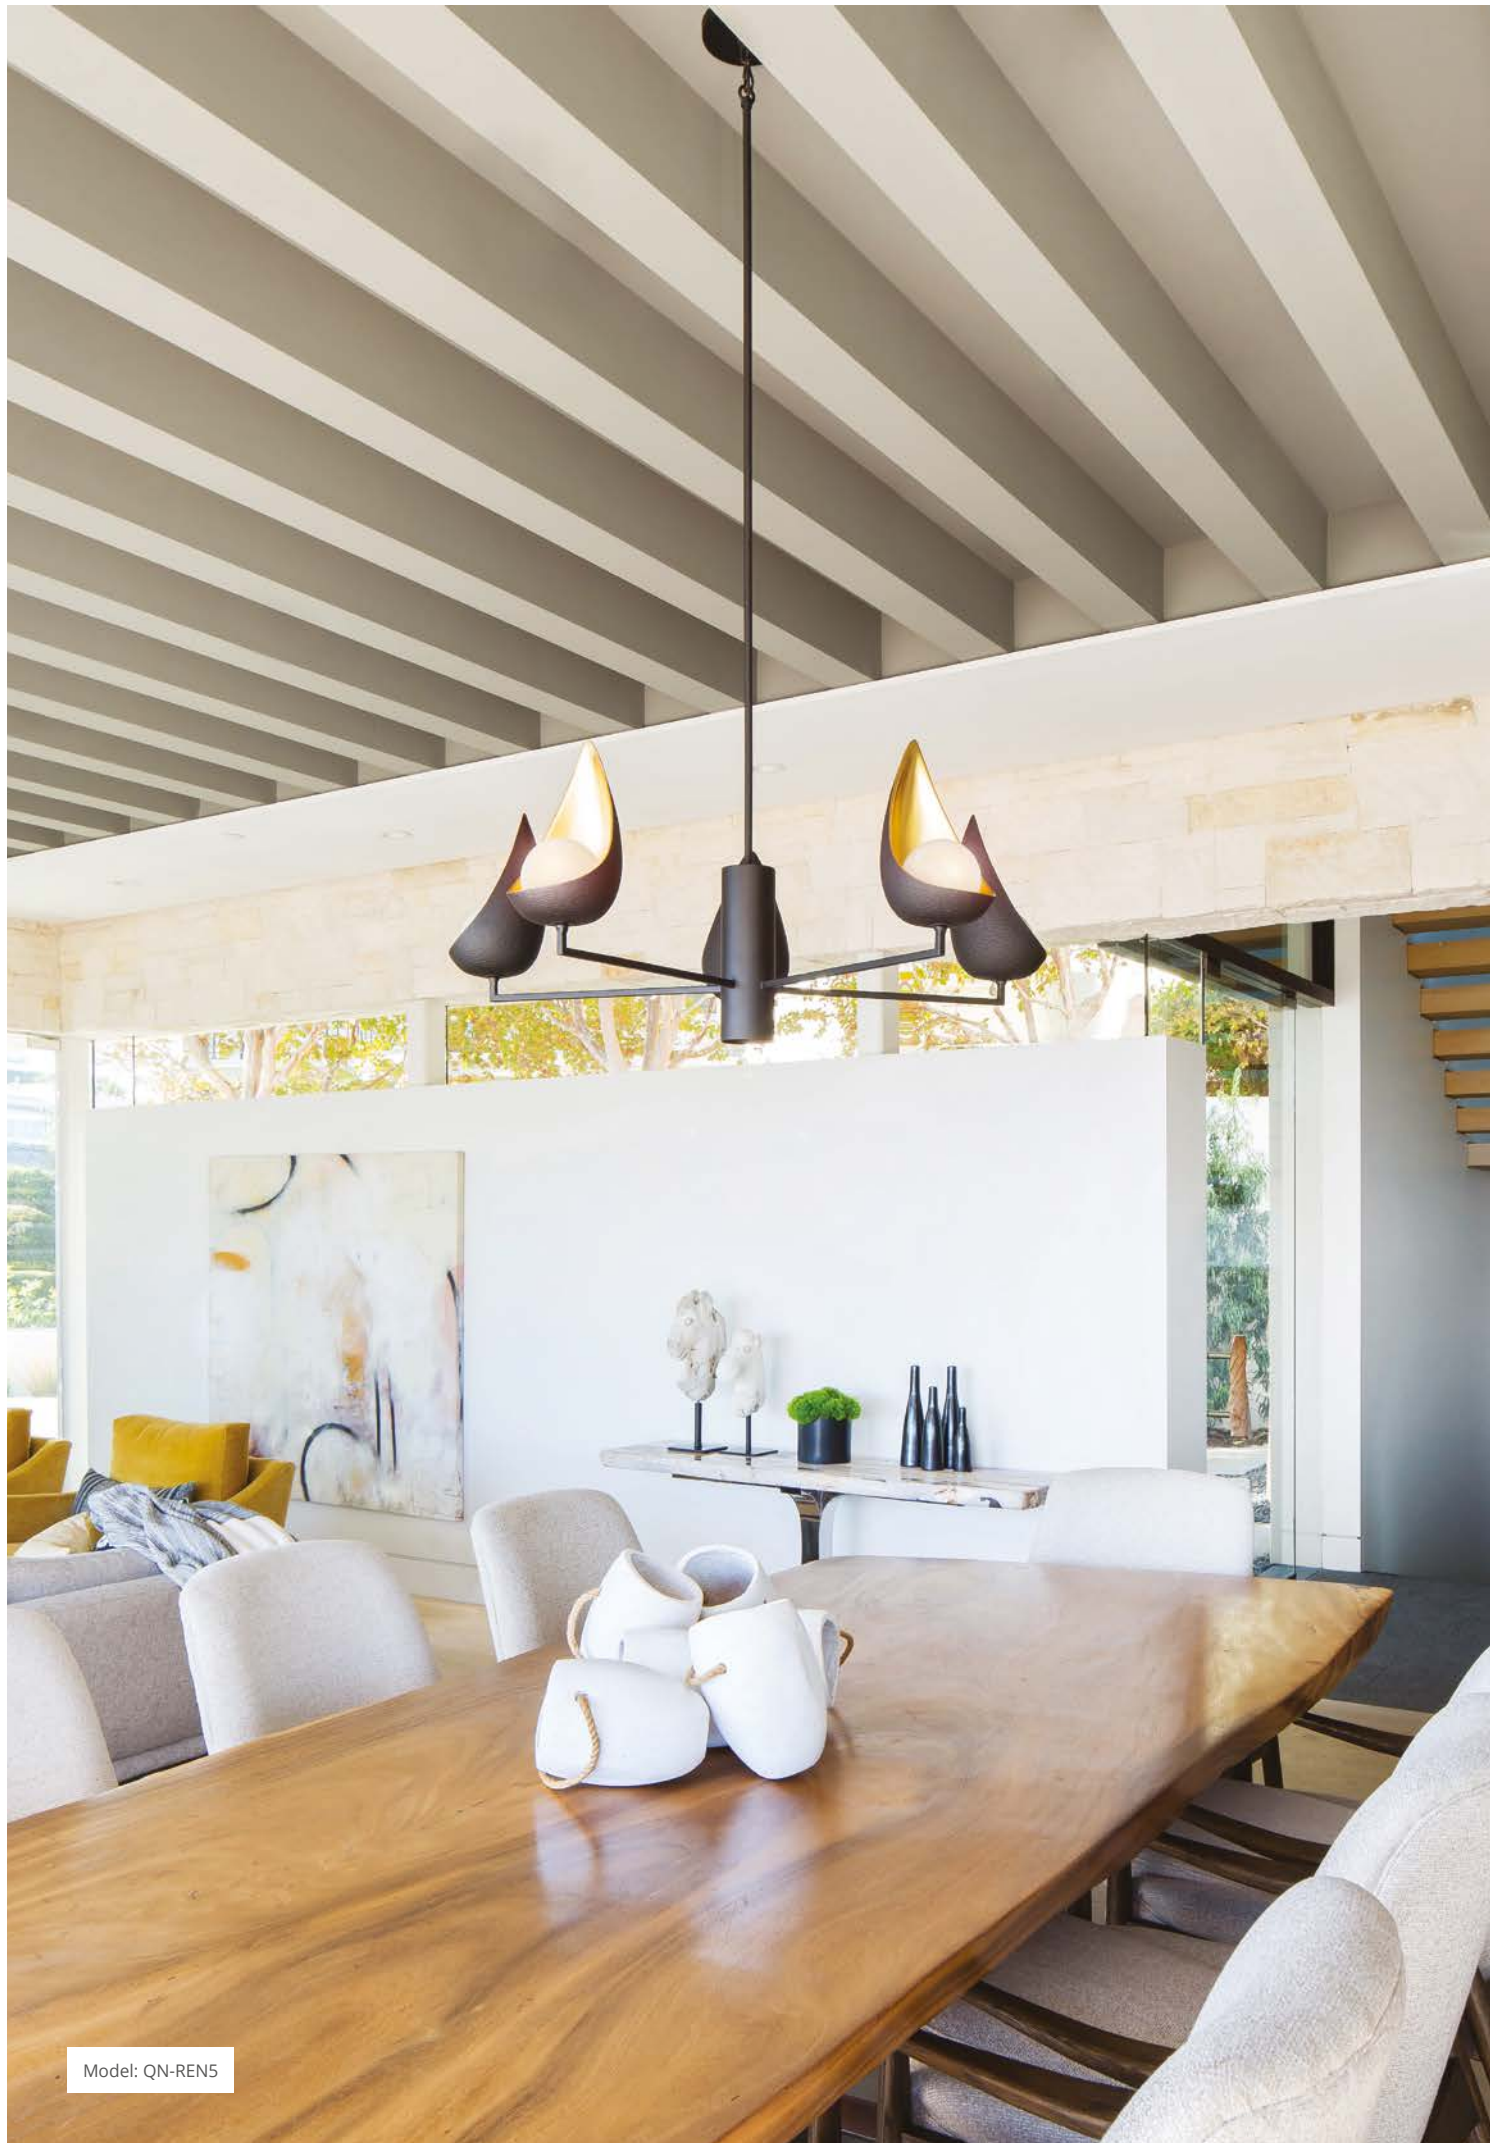

Model: QN-REN5