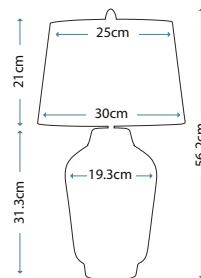

BEXLEY

QN-BEXLEY-TL-WBB

Compact Satin White ceramic base with Brushed Brass metalwork. Complete with Light Ivory faux silk tapered shade with gold laminate inner (Ref: LSUK038).

Max. Wattage: 1 x 60W E27