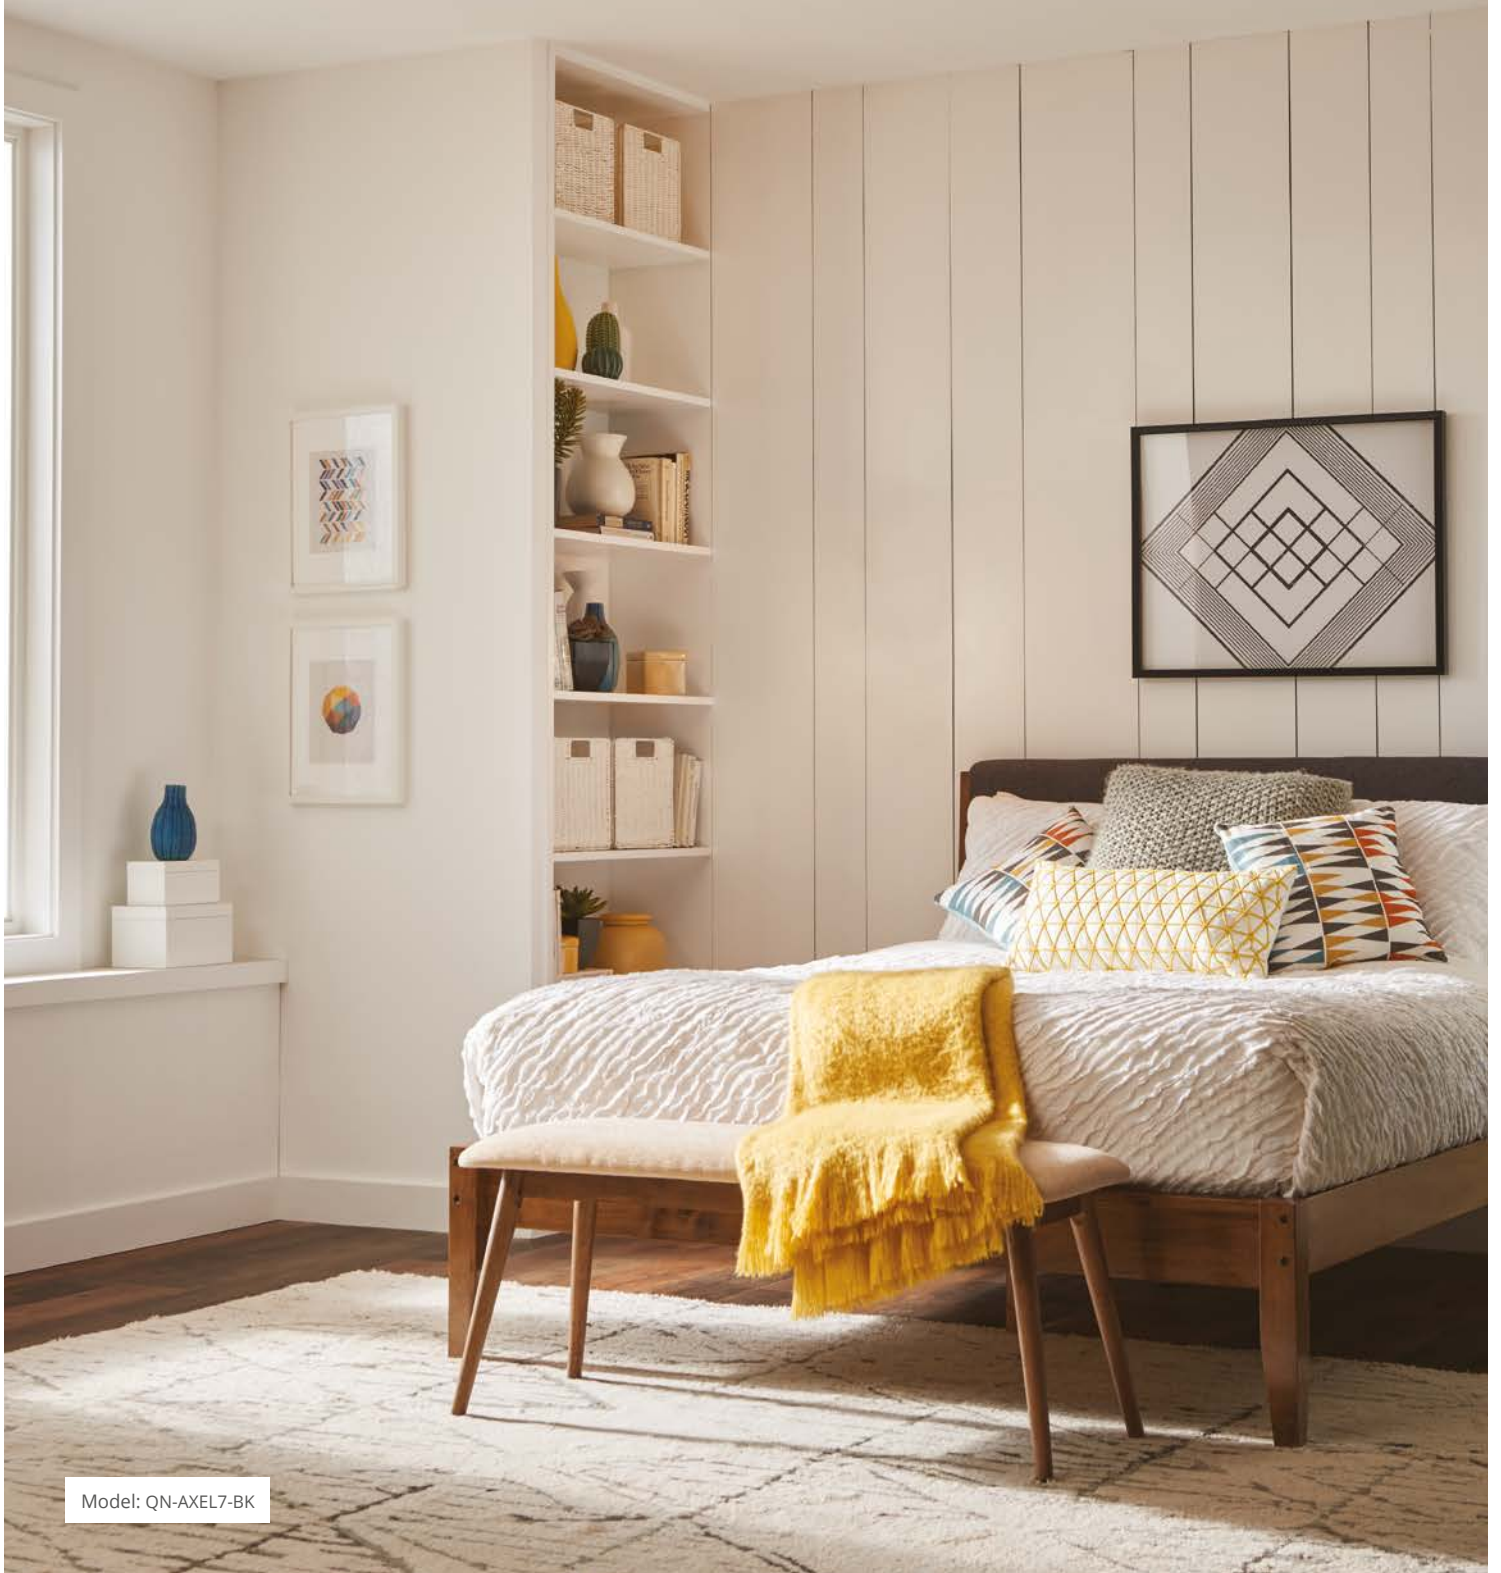

Model: QN-AXEL7-BK

AXEL

Practicality never looked so sleek! Axel's low profile makes it the perfect solution for low ceilings in need of enhanced lighting. The seven-light fitting is mounted to the ceiling at three connection points and has articulating arms to allow for custom configurations, meaning you can get perfect lighting without having to sacrifice on style. Axel is available in Heritage Brass or Black with Heritage Brass accents.