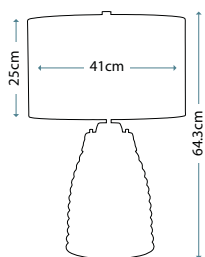

MILNE

QN-MILNE-TL-TEAL

Undulating blown clear glass table lamp fitted with Polished Nickel metalwork. Features a 4-way switch to light both the shade and base. Complete with a Teal textured satin shade hand-crafted in the UK (Ref: LSUK018).

Max. Wattage: 1 x 60W E27 + 1 x 7W LED GU10 (GU10 supplied)