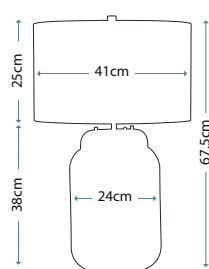

SOLA

QN-SOLA-TL-L-BLU

Large elegant diamond patterned mouth-blown glass base. Fitted with a 4-way switch to light both the shade and base separately. Complete with a Breton faux silk shade (Ref: LSUK062).

Max. Wattage: 1 x 60W E27 + 1 x 7W LED GU10 (GU10 supplied)