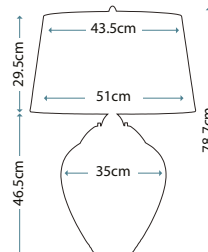

SAMARA LARGE

QN-SAMARA-TL-LRG-BLU

Large wavy texture blown glass table lamp with a Light Blue tint and Polished Nickel metalwork. Fitted with a 4-way switch to light both the shade and base. Complete with a Scallop taupe faux silk shade (Ref: LSUK044).

Max. Wattage: 1 x 60W E27 + 1 x 7W LED GU10 (GU10 supplied)