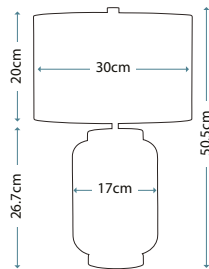

SOLA

QN-SOLA-TL-S

Small elegant diamond patterned mouth-blown glass base. Complete with a Titanium silver faux silk shade (Ref: LSUK041). N.B. Only the shade is lit on this compact model.

Max. Wattage: 1 x 60W E27