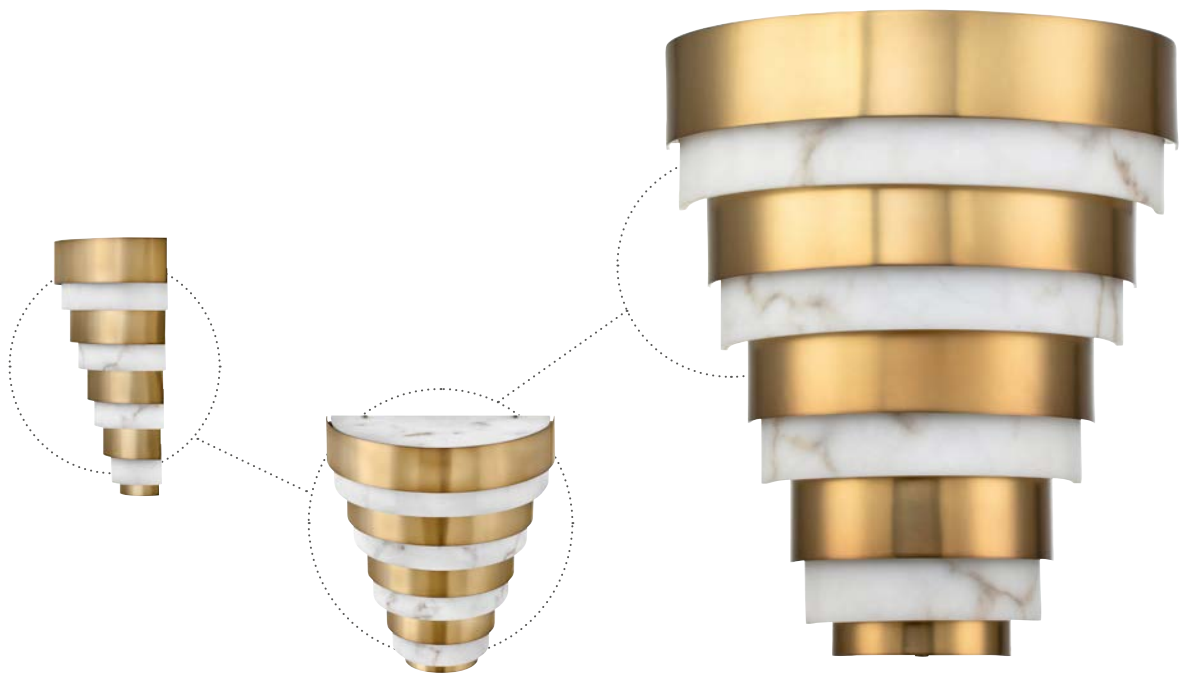

QN-ECHELON-W

Code	Description	Height	Width/Dia.	Depth	Finish	Max. Wattage
QN-ECHELON-SF	3lt Semi-Flush Mount	396mm	Ø373mm		Heritage Brass	3 x 40W E14
QN-ECHELON-W	LED Wall Light	357mm	305mm	153mm	Heritage Brass	12W Integrated LED