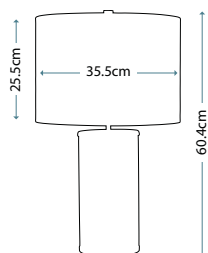

RENO

QN-RENO-GREEN-PN

Blown glass table lamp with a prismatic texture and Green tint. Completed with crisp Polished Nickel details and an Origami cream faux silk shade with silver metallic inner (Ref: LSUK016).

Max. Wattage: 1 x 60W E27