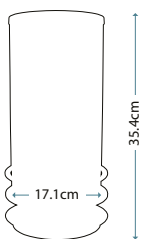

ARNO

QN-ARNO-SMOKE-AB

Blown glass obelisk table lamp with a prismatic texture and Smoked tint. The light source is cleverly hidden in the base with fine metal detailing in Aged Brass.

Max. Wattage: 1 x 9W LED GX53 (included)