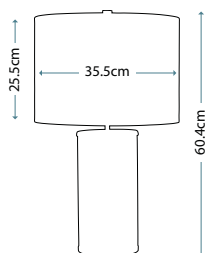

RENO

QN-RENO-SMOKE-PN

Blown glass table lamp with a prismatic texture and Smoked tint. Completed with crisp Polished Nickel details and a Whale grey faux silk shade with silver metallic inner (Ref: LSUK017).

Max. Wattage: 1 x 60W E27