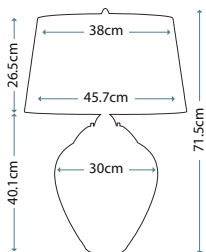

Max. Wattage: 1 x 60W E27 + 1 x 7W LED GU10 (GU10 supplied)

These table lamps have independent light sources for the shades and bases

QN-SAMARA-TL-BLU

QN-SAMARA-TL-LRG-BLU

SAMARA

QN-SAMARA-TL-BLU

Small wavy texture blown glass table lamp with a Light Blue tint and Polished Nickel metalwork. Fitted with a 4-way switch to light both the shade and base. Complete with a Scallop taupe faux silk shade (Ref: LSUK001).