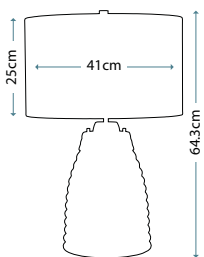

MILNE

QN-MILNE-TL-AUB

Undulating blown clear glass table lamp fitted with Polished Nickel metalwork. Features a 4-way switch to light both the shade and base. Complete with an Aubergine textured satin shade hand-crafted in the UK (Ref: LSUK019).

Max. Wattage: 1 x 60W E27 + 1 x 7W LED GU10 (GU10 supplied)