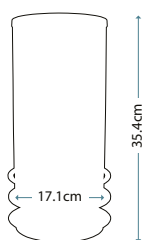

Max. Wattage: 1 x 9W LED GX53 (included)

Model shown: QN-ARNO-GREEN-AB

Model shown: QN-ARNO-SMOKE-PN

QN-ARNO-GREEN-PN

QN-ARNO-SMOKE-PN

ARNO

QN-ARNO-GREEN-PN

Blown glass obelisk table lamp with a prismatic texture and Green tint. The light source is hidden in the base with fine metal detailing in Polished Nickel.