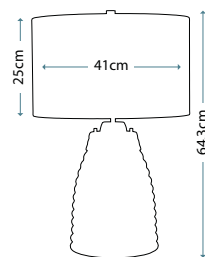

MILNE

QN-MILNE-TL-GREY

Undulating blown clear glass table lamp fitted with Polished Nickel metalwork. Features a 4-way switch to light both the shade and base. Complete with a Fog grey textured satin shade hand-crafted in the UK (Ref: LSUK020).

Max. Wattage: 1 x 60W E27 + 1 x 7W LED GU10 (GU10 supplied)