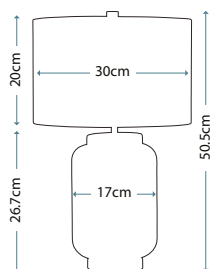

Max. Wattage: 1 x 60W E27

Model shown: QN-SOLA-TL-L

Model shown: QN-SOLA-TL-L-BLU

QN-SOLA-TL-S-BLU

QN-SOLA-TL-L-BLU

**SOLA**

QN-SOLA-TL-S-BLU

Small elegant diamond patterned mouth-blown glass base. Complete with a Breton faux silk shade (Ref: LSUK061). N.B. Only the shade is lit on this compact model.