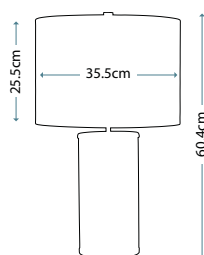

RENO

QN-RENO-SMOKE-AB

Blown glass table lamp with a prismatic texture and Smoked tint. Completed with Aged Brass details and a Whale grey faux silk shade with gold metallic inner (Ref: LSUK015).

Max. Wattage: 1 x 60W E27