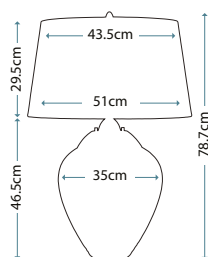

SAMARA LARGE

QN-SAMARA-TL-LRG-PLM

Large wavy texture blown glass table lamp with a Plum tint and Polished Nickel metalwork. Fitted with a 4-way switch to light both the shade and base. Complete with a Titanium silver faux silk shade (Ref: LSUK043).

Max. Wattage: 1 x 60W E27 + 1 x 7W LED GU10 (GU10 supplied)