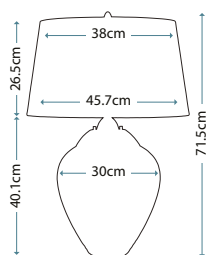

Max. Wattage: 1 x 60W E27 + 1 x 7W LED GU10 (GU10 supplied)

These table lamps have independent light sources for the shades and bases

QN-SAMARA-TL-CLR

QN-SAMARA-TL-LRG-CLR

SAMARA

QN-SAMARA-TL-CLR

Small wavy texture blown clear glass table lamp and Polished Nickel metalwork. Fitted with a 4-way switch to light both the shade and base. Complete with a Chateau duck egg faux silk shade (Ref: LSUK003).