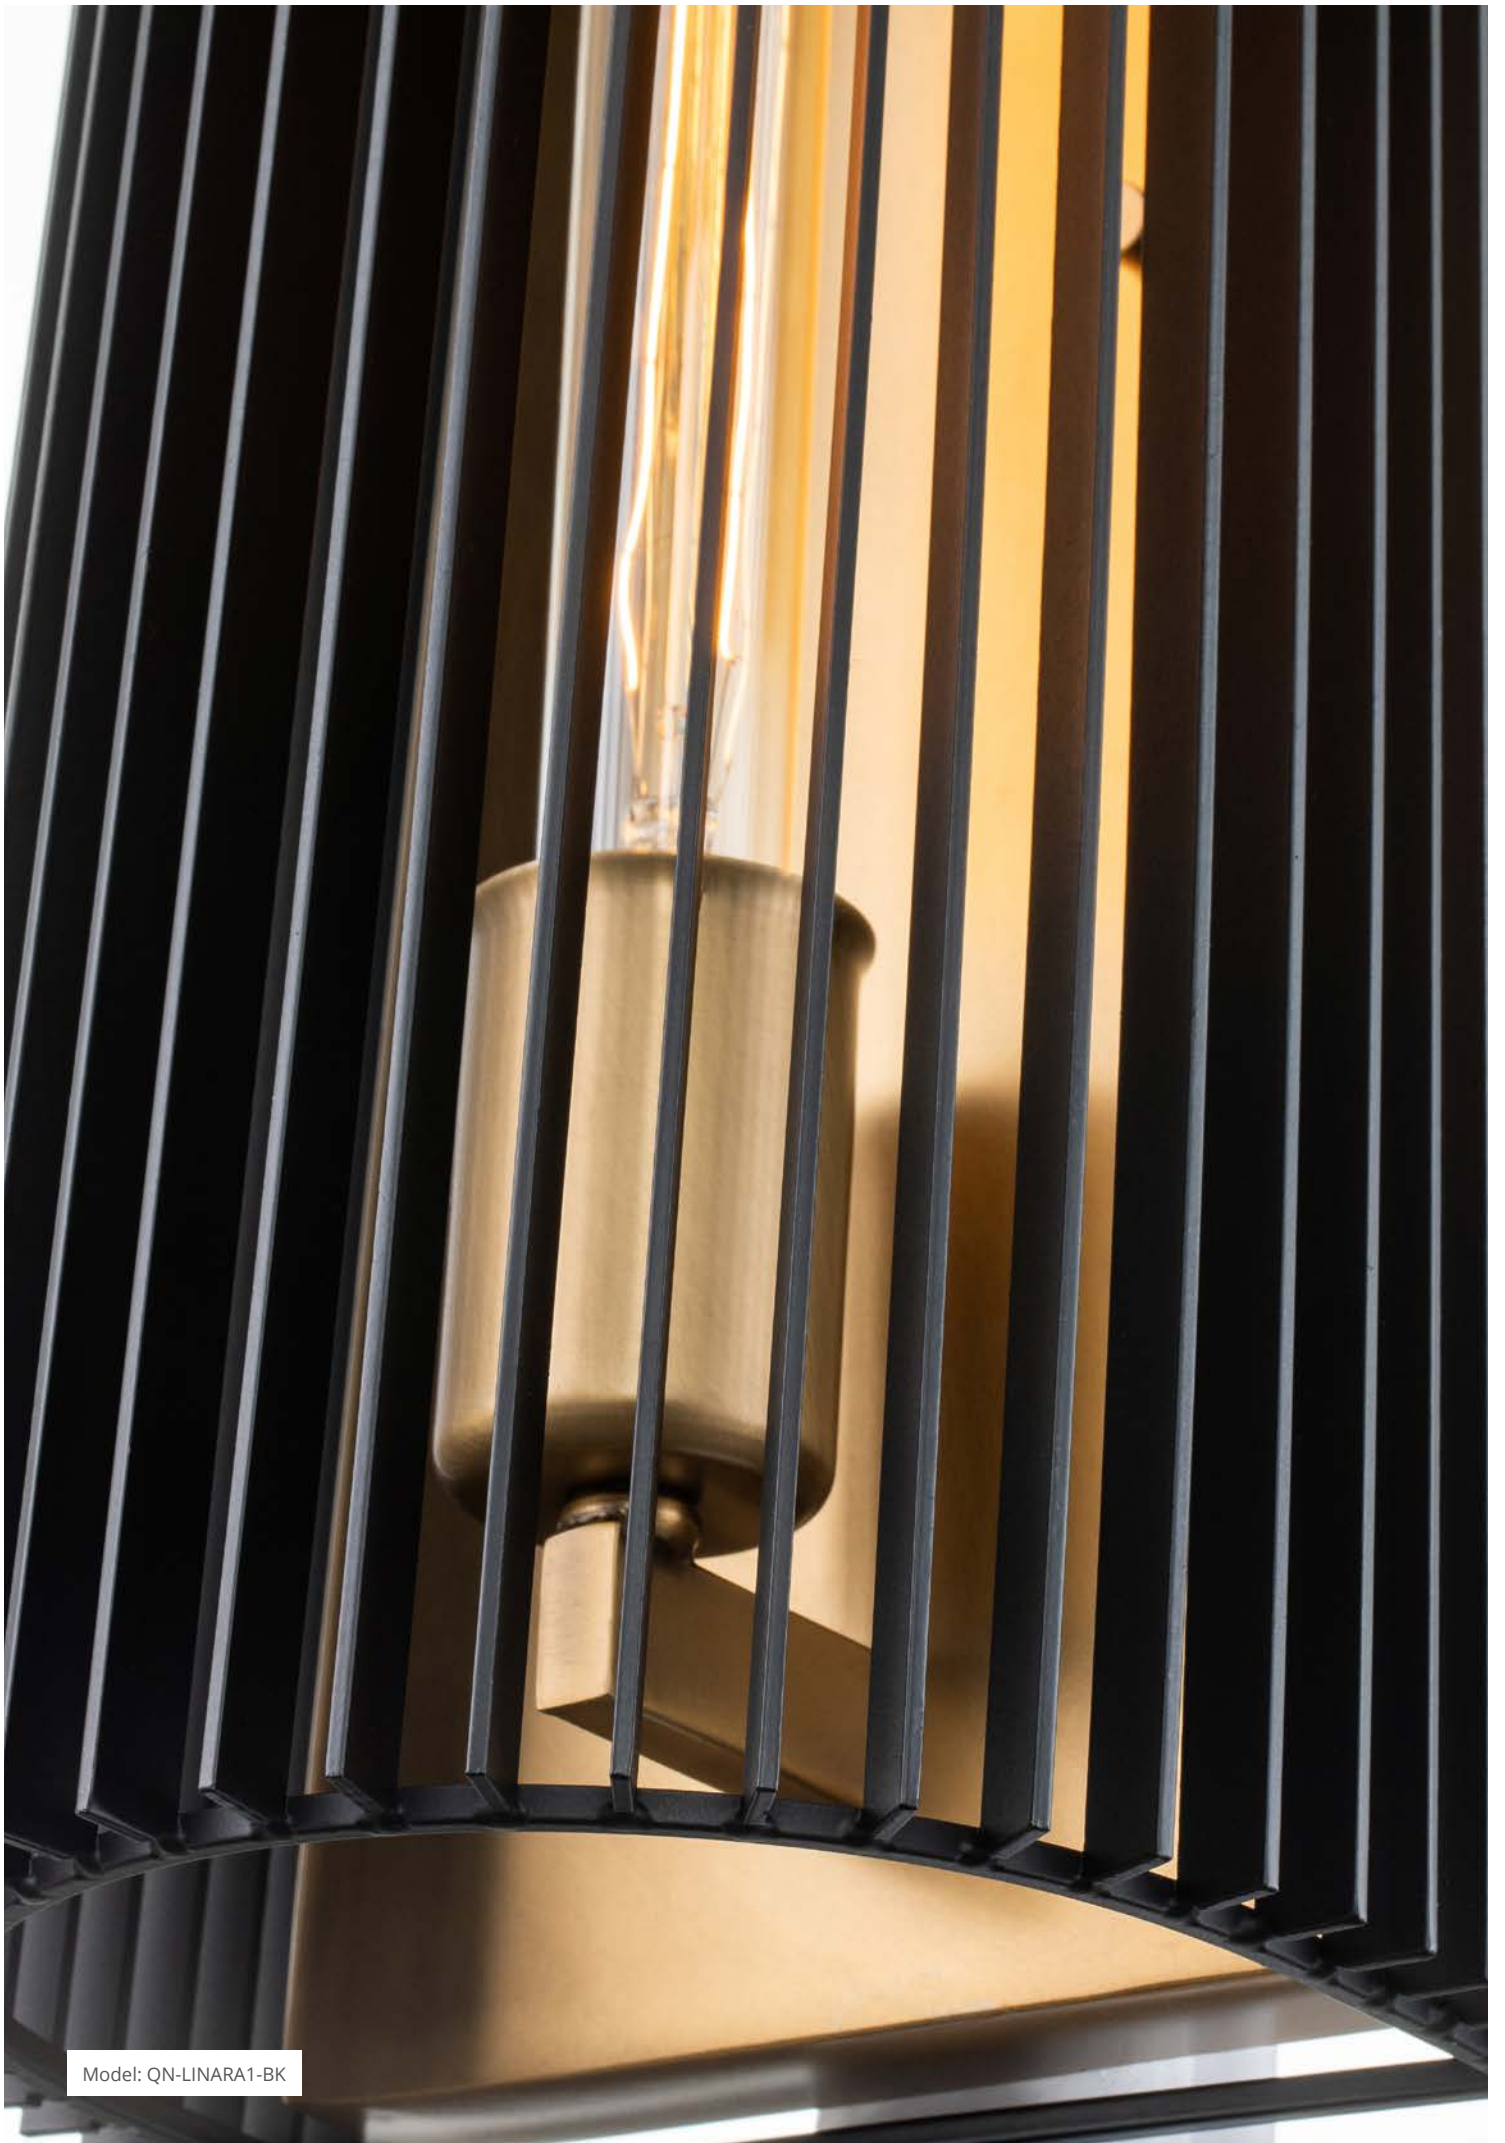

Model: QN-LINARA1-BK