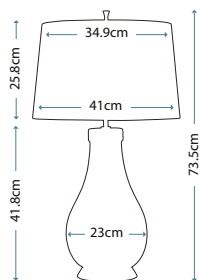

HAVERING

QN-HAVERING-TL

Azure-turquoise ceramic base with crackle gold glaze top and Aged Brass plinth. Complete with a Shale Green faux silk tapered shade with gold laminate inner (Ref: LSUK033).

Max. Wattage: 1 x 60W E27