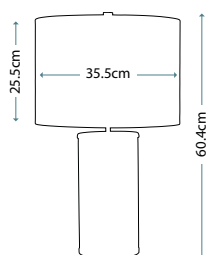

Max. Wattage: 1 x 60W E27

Model shown: QN-RENO-GREEN-PN

Model shown: QN-RENO-SMOKE-AB

QN-RENO-GREEN-AB

QN-RENO-SMOKE-AB

RENO

QN-RENO-GREEN-AB

Blown glass table lamp with a prismatic texture and Green tint. Completed with Aged Brass details and an Origami cream faux silk shade with gold metallic inner (Ref: LSUK014).