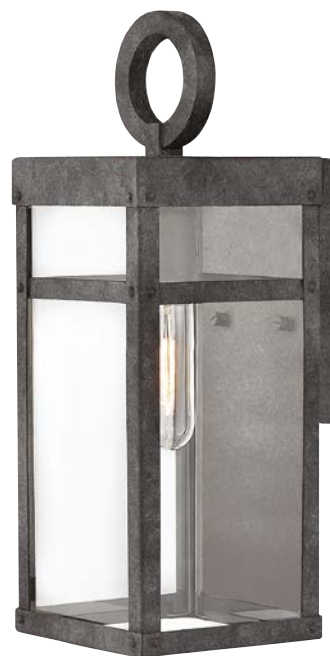

QN-PORTER-S-DZ

Code	Description	Height	Width/Dia.	Depth	Finish	Max. Wattage	IP Rating
QN-PORTER-M-DZ	1lt Medium Wall Lantern	474mm	140mm	185mm	Aged Zinc	1 x 60W E27*	IP44
QN-PORTER-S-DZ	1lt Small Wall Lantern	336mm	140mm	163mm	Aged Zinc	1 x 60W E27*	IP44

* Recommended Tubular LED lamps - order code: LP-LED7W-E27-T30L.