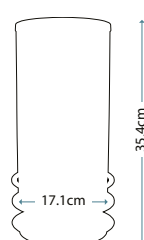

ARNO

QN-ARNO-SMOKE-PN

Blown glass obelisk table lamp with a prismatic texture and Smoked tint. The light source is hidden in the base with fine metal detailing in Polished Nickel.

Max. Wattage: 1 x 9W LED GX53 (included)