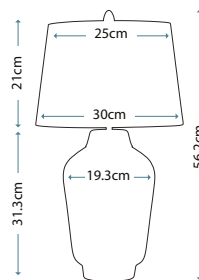

BEXLEY

QN-BEXLEY-TL-BKPN

Compact Satin Black ceramic base with Polished Nickel metalwork. Complete with Black faux silk tapered shade with silver laminate inner (Ref: LSUK039).

Max. Wattage: 1 x 60W E27