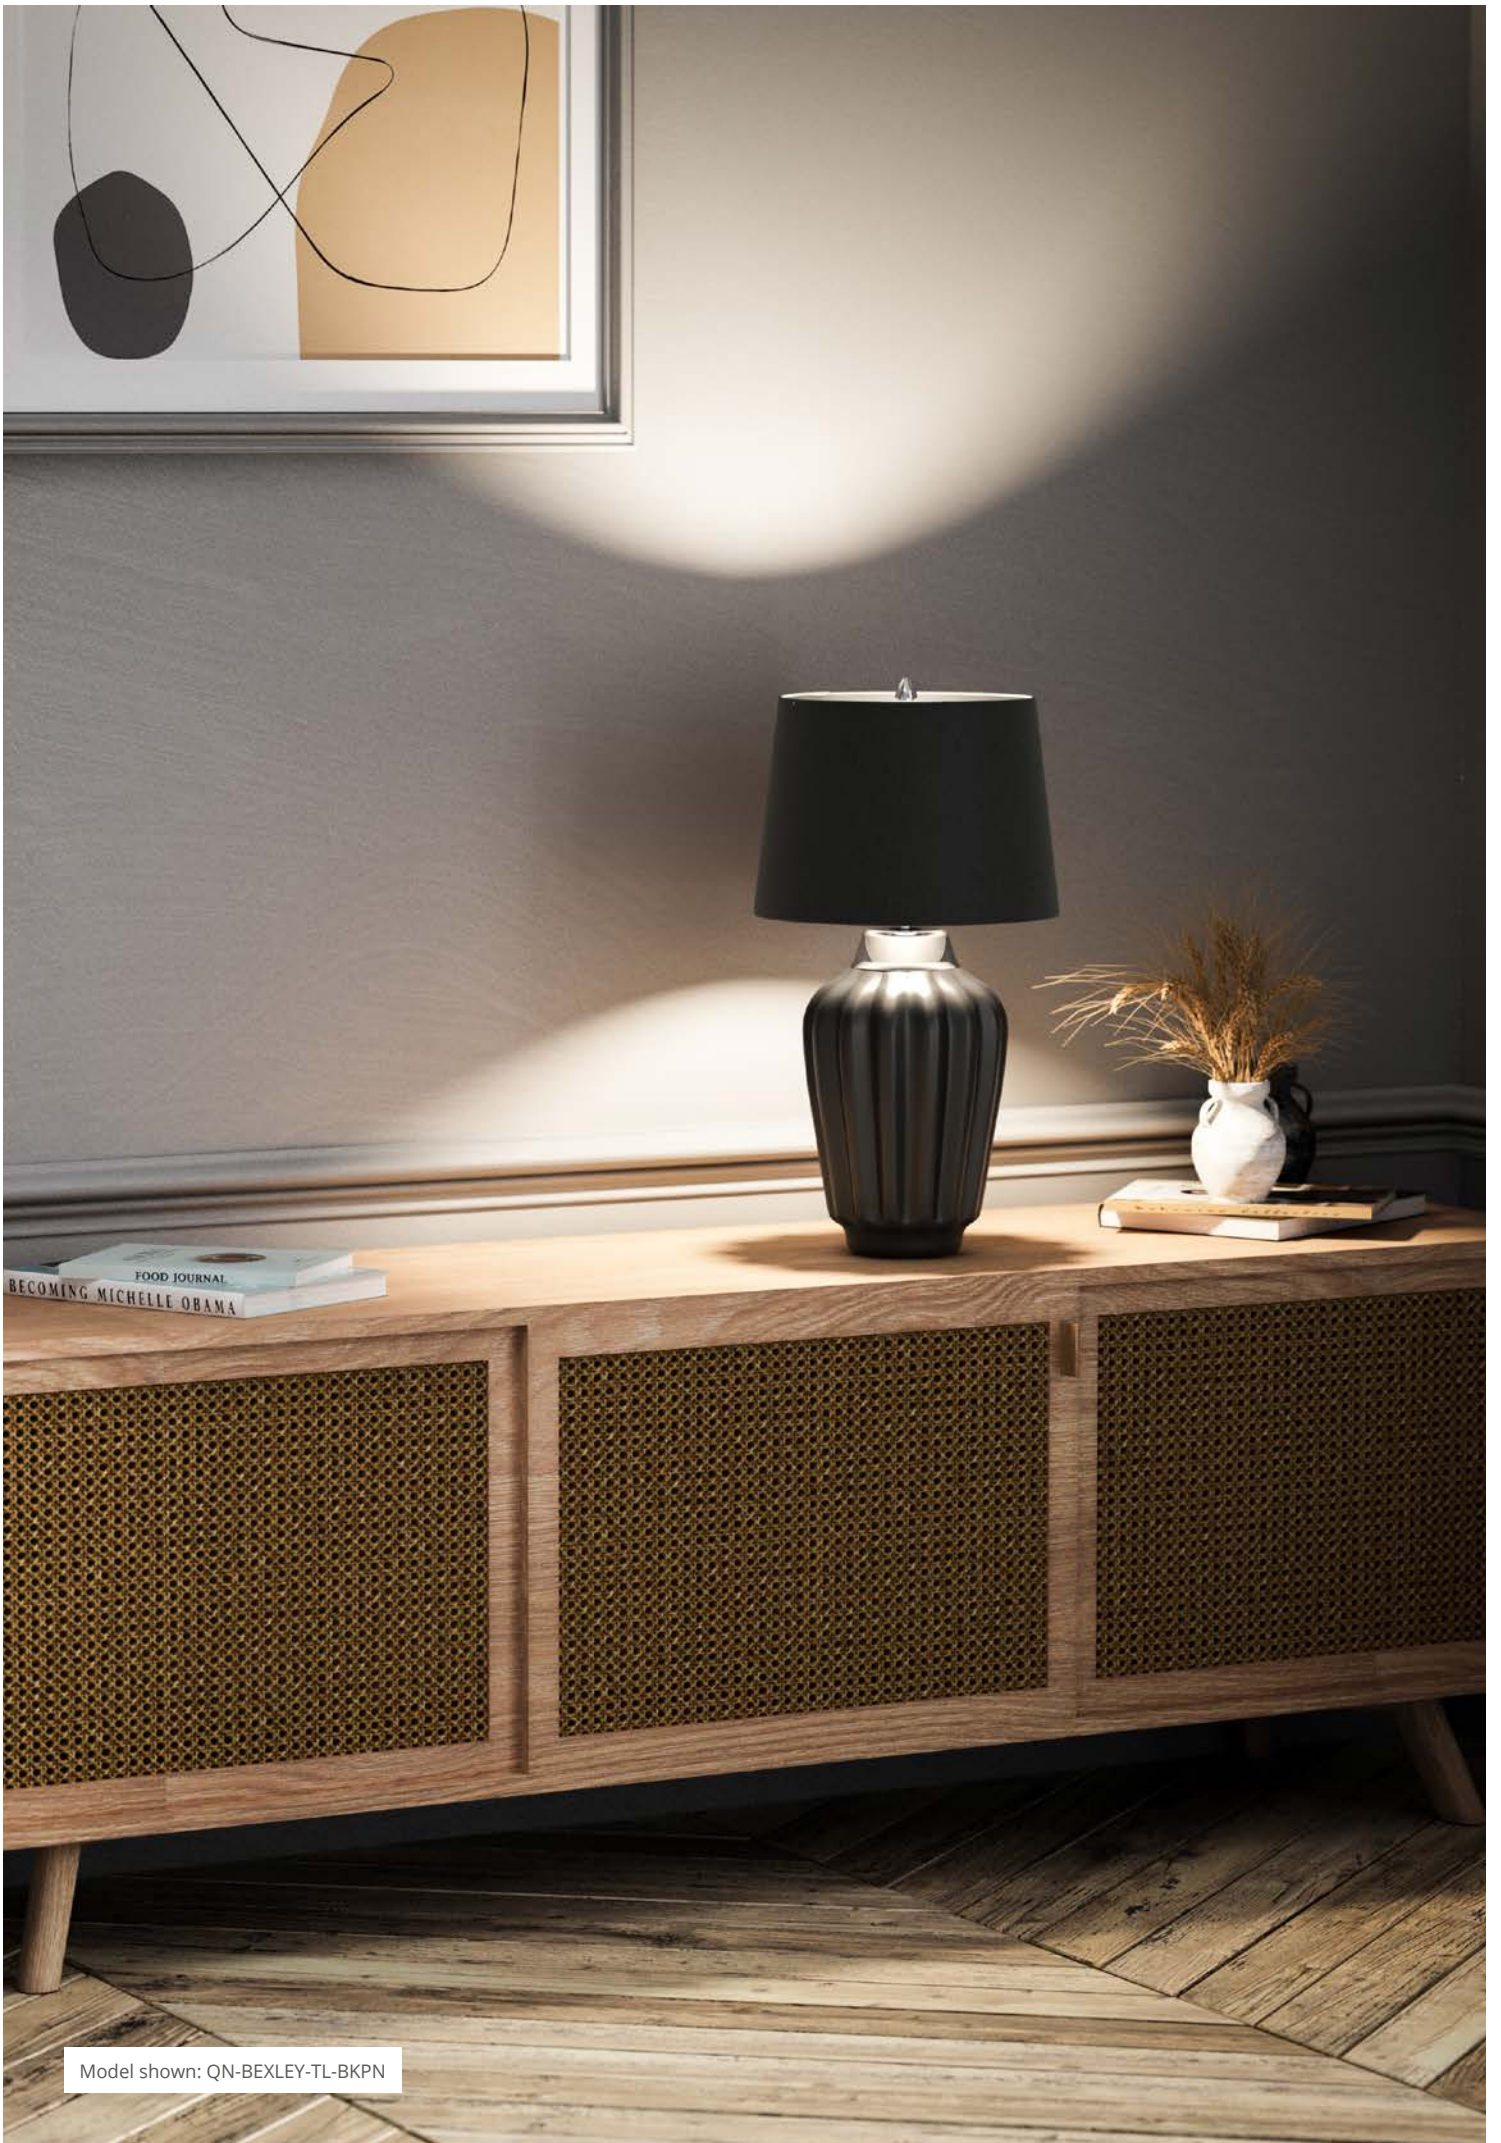

Model shown: QN-BEXLEY-TL-BKPN