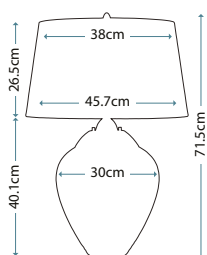

SAMARA

QN-SAMARA-TL-SMK

Small wavy texture blown glass table lamp with a Smoked tint and Polished Nickel metalwork. Fitted with a 4-way switch to light both the shade and base. Complete with a Hepplewhite light grey faux silk shade (Ref: LSUK002).

Max. Wattage: 1 x 60W E27 + 1 x 7W LED GU10 (GU10 supplied)