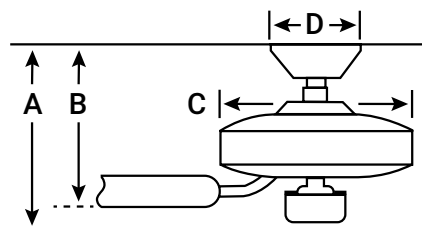

BLADE FINISH

HANGING MEASUREMENTS

Min. Fixture Drop (from ceiling)	A: 48cm
Min. Blade Drop (from ceiling)	B: 34cm
Housing (width)	C: 24cm
Ceiling Canopy (width)	D: 17cm

AIR PERFORMANCE

AIRFLOW Cubic ft. per minute on high	4915
POWER USAGE Watts on High (excludes lights)	54.7
AIRFLOW EFFICIENCY Cubic ft. per minute per Watt	90