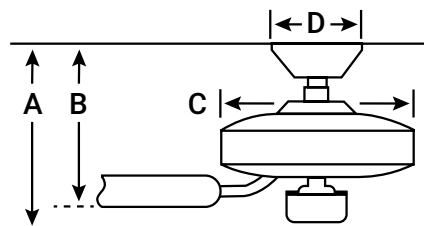

BLADE FINISH

HANGING MEASUREMENTS

Min. Fixture Drop (from ceiling)	A: 28cm
Min. Blade Drop (from ceiling)	B: 18cm
Housing (width)	C: 22cm
Ceiling Canopy (width)	D: 17cm

AIR PERFORMANCE

AIRFLOW Cubic ft. per minute on high	4048
POWER USAGE Watts on High (excludes lights)	53.8
AIRFLOW EFFICIENCY Cubic ft. per minute per Watt	75