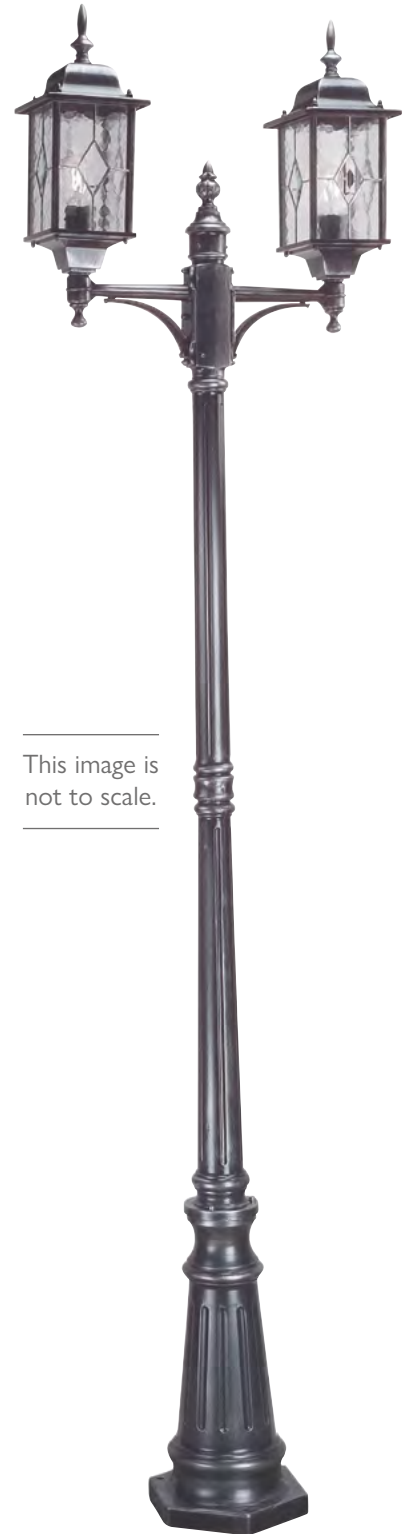

This image is
not to scale.

WX8

Code	Description	Height	Width	Projection	Finish	Max. Wattage	IP Rating
WX3	1 lt Pedestal Lantern	523mm	159mm	-	Black/Silver	1 x 60W E27	IP44
WX7	2 lt Half Lantern	338mm	221mm	86mm	Black/Silver	2 x 60W E27	IP23
WX4	1 lt Pillar Lantern	1235mm	159mm	-	Black/Silver	1 x 60W E27	IP44
WX8	2 lt Lamp Post	2285mm	570mm	-	Black/Silver	2 x 60W E27	IP44