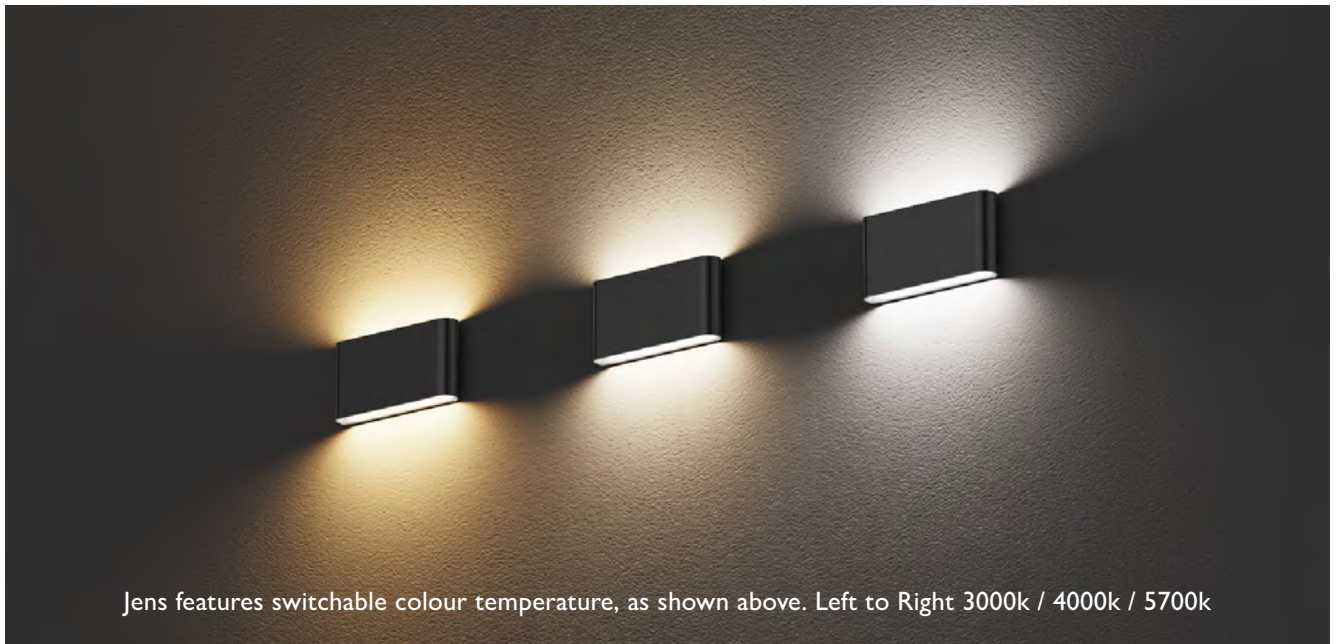

Switchable colour temperature (CCT)
3000k / 4000k / 5700k