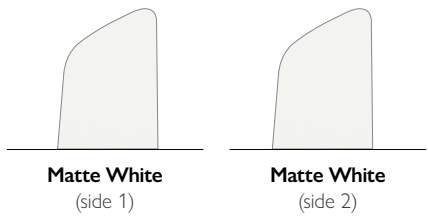

MOTOR FEATURES

- Motor Size/Type** 172mm x 12mm, AC
- Amps** 0.234 on High
- RPM (High/Low)** 247/123

BLADE SPECS

Blades (3) included	
Pitch	22°
Material	ABS

BLADE FINISH

HANGING MEASUREMENTS

Min. Fixture Drop (from ceiling)	A: 28cm
Min. Blade Drop (from ceiling)	B: 18cm
Housing (width)	C: 22cm
Ceiling Canopy (width)	