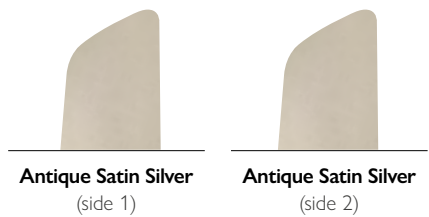

BLADE FINISH

HANGING MEASUREMENTS

Min. Fixture Drop (from ceiling)	A: 51cm
Min. Blade Drop (from ceiling)	B: 34cm
Housing (width)	C: 26cm
Ceiling Canopy (width)	D: 17cm

AIR PERFORMANCE

AIRFLOW Cubic ft. per minute on high	5603
POWER USAGE Watts on High (excludes lights)	27.3
AIRFLOW EFFICIENCY Cubic ft. per minute per Watt	165