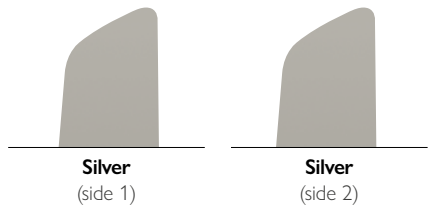

BLADE FINISH

HANGING MEASUREMENTS

Min. Fixture Drop (from ceiling)	A: 28cm
Min. Blade Drop (from ceiling)	B: 18cm
Housing (width)	C: 22cm
Ceiling Canopy (width)	D: 17cm

AIR PERFORMANCE

AIRFLOW Cubic ft. per minute on high	4048
POWER USAGE Watts on High (excludes lights)	53.8
AIRFLOW EFFICIENCY Cubic ft. per minute per Watt	75