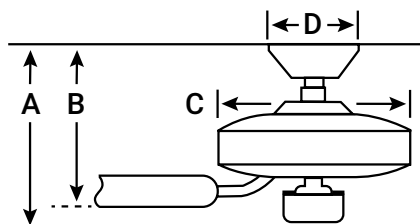

BLADE FINISH

Distressed Antique Gray (side 1)

Distressed Antique Gray (side 2)

HANGING MEASUREMENTS

Min. Fixture Drop (from ceiling)	A: 42cm
Min. Blade Drop (from ceiling)	B: 25cm
Housing (width)	C: 30cm
Ceiling Canopy (width)	D: 17cm