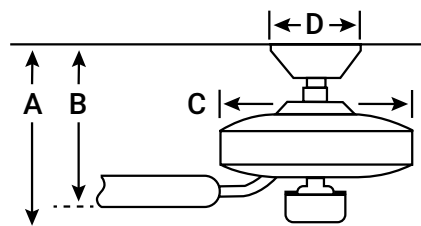

BLADE FINISH

HANGING MEASUREMENTS

Min. Fixture Drop (from ceiling)	A: 29cm
Min. Blade Drop (from ceiling)	B: 23cm
Housing (width)	C: 25cm
Ceiling Canopy (width)	D: 20cm

AIR PERFORMANCE

AIRFLOW Cubic ft. per minute on high	4043
POWER USAGE Watts on High (excludes lights)	66.4
AIRFLOW EFFICIENCY Cubic ft. per minute per Watt	61