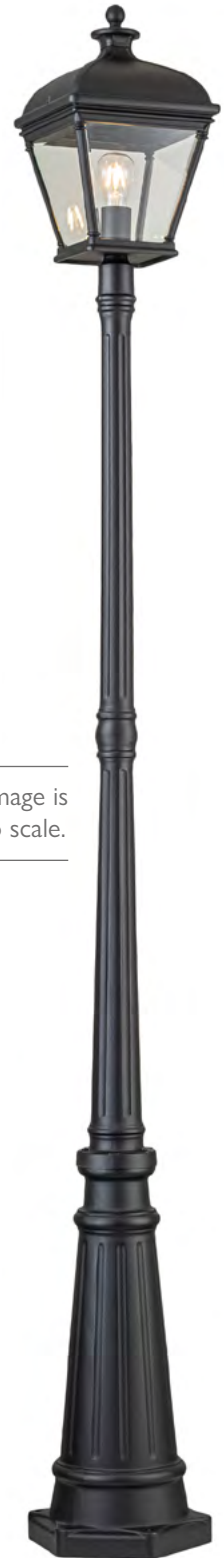

This image is
not to scale.

BAYVIEW-5L-BK

Code	Description	Height	Width	Projection	Finish	Max. Wattage	IP Rating
BAYVIEW-2L-BK	1 lt Large Wall Lantern	422mm	228mm	276mm	Black	1 x 60W E27	IP44
BAYVIEW-2S-BK	1 lt Small Wall Lantern	274mm	142mm	179mm	Black	1 x 60W E27	IP44
BAYVIEW-PORCH-BK	1 lt Porch Lantern	224mm	142mm	-	Black	1 x 60W E27	IP44
BAYVIEW-5L-BK	1 lt Large Lamp Post	2164mm	228mm	-	Black	1 x 60W E27	IP44