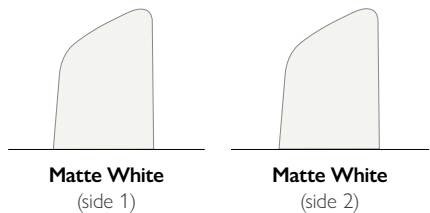

BLADE FINISH

HANGING MEASUREMENTS

Min. Fixture Drop (from ceiling)	A: 35cm
Min. Blade Drop (from ceiling)	B: 29cm
Housing (width)	C: 33cm
Ceiling Canopy (width)	D: 17cm

AIR PERFORMANCE

AIRFLOW Cubic ft. per minute on high	3939
POWER USAGE Watts on High (excludes lights)	56.8
AIRFLOW EFFICIENCY Cubic ft. per minute per Watt	74