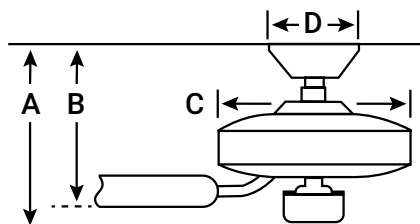

BLADE FINISH

HANGING MEASUREMENTS

Min. Fixture Drop (from ceiling)	A: 51cm
Min. Blade Drop (from ceiling)	B: 34cm
Housing (width)	C: 26cm
Ceiling Canopy (width)	D: 17cm

AIR PERFORMANCE

AIRFLOW Cubic ft. per minute on high	8897
POWER USAGE Watts on High (excludes lights)	32.2
AIRFLOW EFFICIENCY Cubic ft. per minute per Watt	237