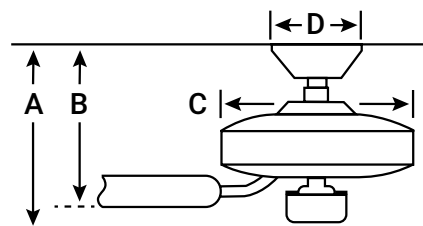

BLADE FINISH

HANGING MEASUREMENTS

Min. Fixture Drop (from ceiling)	A: 35cm
Min. Blade Drop (from ceiling)	B: 29cm
Housing (width)	C: 33cm
Ceiling Canopy (width)	D: 17cm

AIR PERFORMANCE

AIRFLOW Cubic ft. per minute on high	3939
POWER USAGE Watts on High (excludes lights)	56.8
AIRFLOW EFFICIENCY Cubic ft. per minute per Watt	74