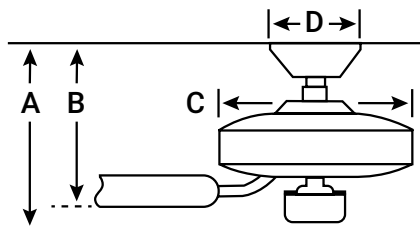

MOTOR FEATURES

- Motor Size/Type** 188mm x 20mm, AC
- Amps** 0.289 on High
- RPM (High/Low)** 127/55

BLADE FINISH

Walnut
(side 1)

Walnut
(side 2)

HANGING MEASUREMENTS

Min. Fixture Drop (from ceiling)	A: 29cm
Min. Blade Drop (from ceiling)	B: 23cm
Housing (width)	C: 25cm
Ceiling Canopy (width)	D: 20cm