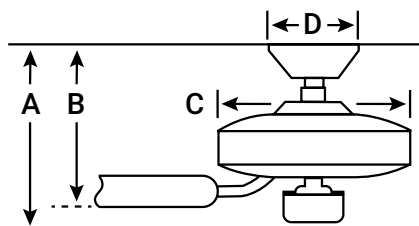

BLADE FINISH

HANGING MEASUREMENTS

Min. Fixture Drop (from ceiling)	A: 35cm
Min. Blade Drop (from ceiling)	B: 29cm
Housing (width)	C: 33cm
Ceiling Canopy (width)	D: 17cm

AIR PERFORMANCE

AIRFLOW Cubic ft. per minute on high	6609
POWER USAGE Watts on High (excludes lights)	75.2
AIRFLOW EFFICIENCY Cubic ft. per minute per Watt	82