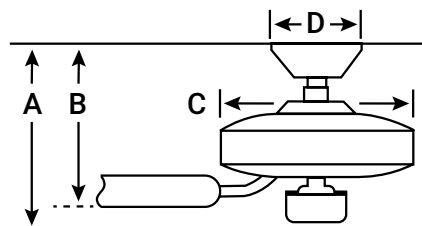

MOTOR FEATURES

- Motor Size/Type** 172mm x 12mm, AC
- Amps** 0.234 on High
- RPM (High/Low)** 247/123

BLADE SPECS

Blades (3) included	
Pitch	22°
Material	ABS

BLADE FINISH

HANGING MEASUREMENTS

Min. Fixture Drop (from ceiling)	A: 28cm
Min. Blade Drop (from ceiling)	B: 18cm
Housing (width)	C: 22cm
Ceiling Canopy (width)	