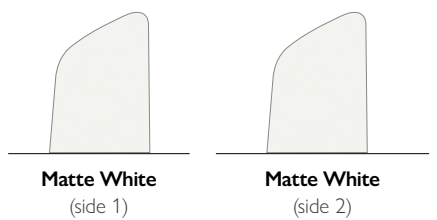

BLADE FINISH

HANGING MEASUREMENTS

Min. Fixture Drop (from ceiling)	A: 35cm
Min. Blade Drop (from ceiling)	B: 29cm
Housing (width)	C: 33cm
Ceiling Canopy (width)	D: 17cm

AIR PERFORMANCE

AIRFLOW Cubic ft. per minute on high	6609
POWER USAGE Watts on High (excludes lights)	75.2
AIRFLOW EFFICIENCY Cubic ft. per minute per Watt	82