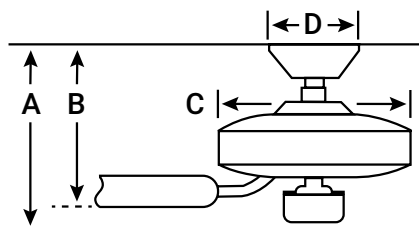

BLADE FINISH

HANGING MEASUREMENTS

Min. Fixture Drop (from ceiling)	A: 51cm
Min. Blade Drop (from ceiling)	B: 34cm
Housing (width)	C: 26cm
Ceiling Canopy (width)	D: 17cm

AIR PERFORMANCE

AIRFLOW Cubic ft. per minute on high	5603
POWER USAGE Watts on High (excludes lights)	27.3
AIRFLOW EFFICIENCY Cubic ft. per minute per Watt	165