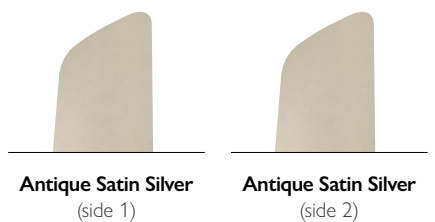

BLADE FINISH