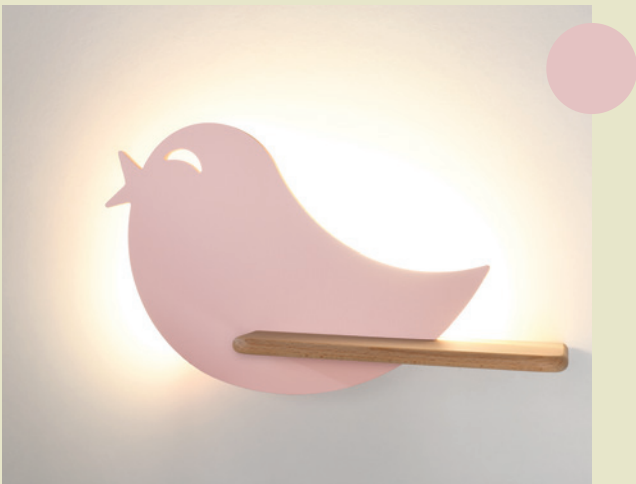

BIRD

5W LED 4000K
W40 x D12 x H21,5 cm

INDEX: 21-84736