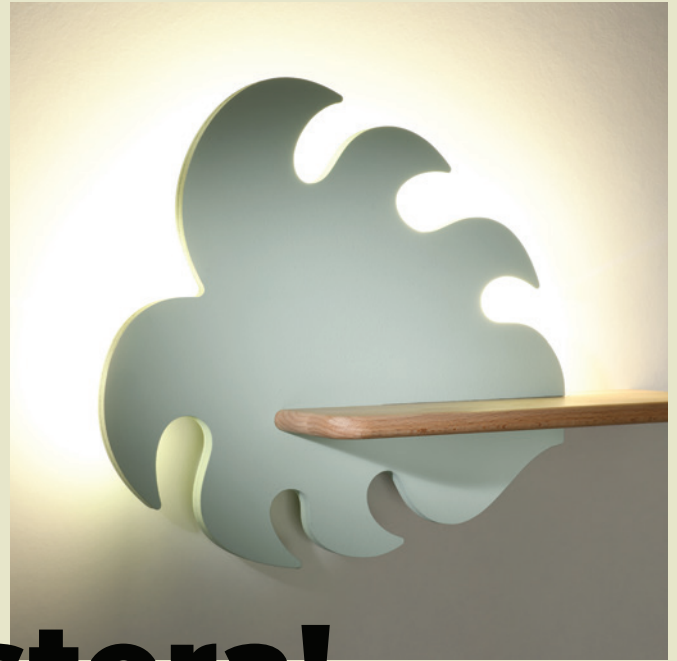

Green Cactus 2

INDEX: 21-00927

4W LED 4000K

W33 x D12 x H29,5 cm

Green Monstera Plant

INDEX: 21-00941
5W LED 4000K
W37 x D12 x H27 cm

miss monstera!

YOU WERE JUST
A LITTLE SEED...