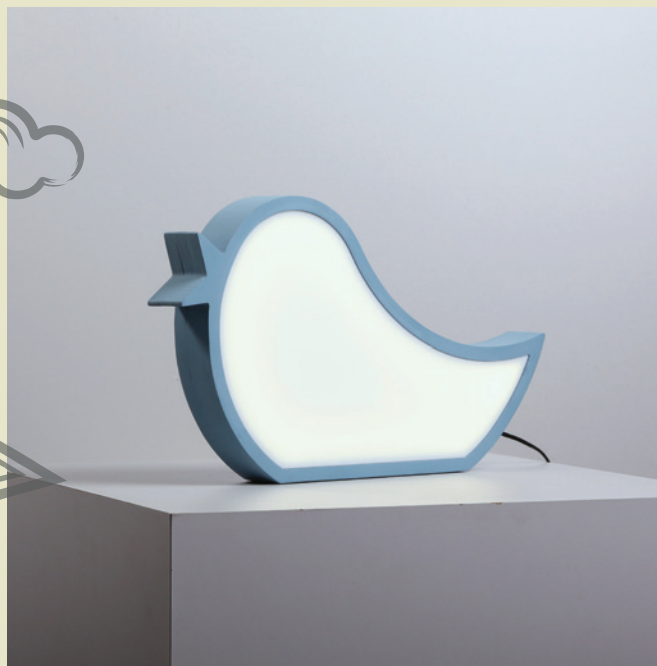

14W LED 3000K

W28,5x D5 x H26,5 cm

i'm A CLASSY BUTTERFLY WATCH ME TOUCH THE SKY

Blue Bird

INDEX: 41-11657

12W LED 3000K

W33,5 x D3,5 x H19,5 cm

let's fly!

Pink Bird

INDEX: 41-10612

12W LED 3000K

W33,5 x D3,5 x H19,5 cm

WELCOME TO
MARS

A hand-drawn illustration of a signpost. The sign is a rounded rectangle with a dark brown border, containing the text 'WELCOME TO MARS' in a dark brown, hand-drawn font. The sign is mounted on a simple vertical post. The background is a solid light brown color, and a wavy line at the bottom represents the ground.