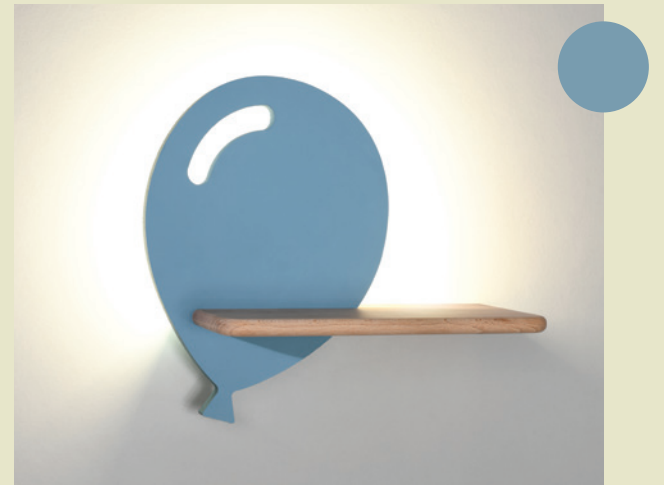

BALLOON

4W LED 4000K
W31 x D12 x H26 cm

INDEX: 21-84750