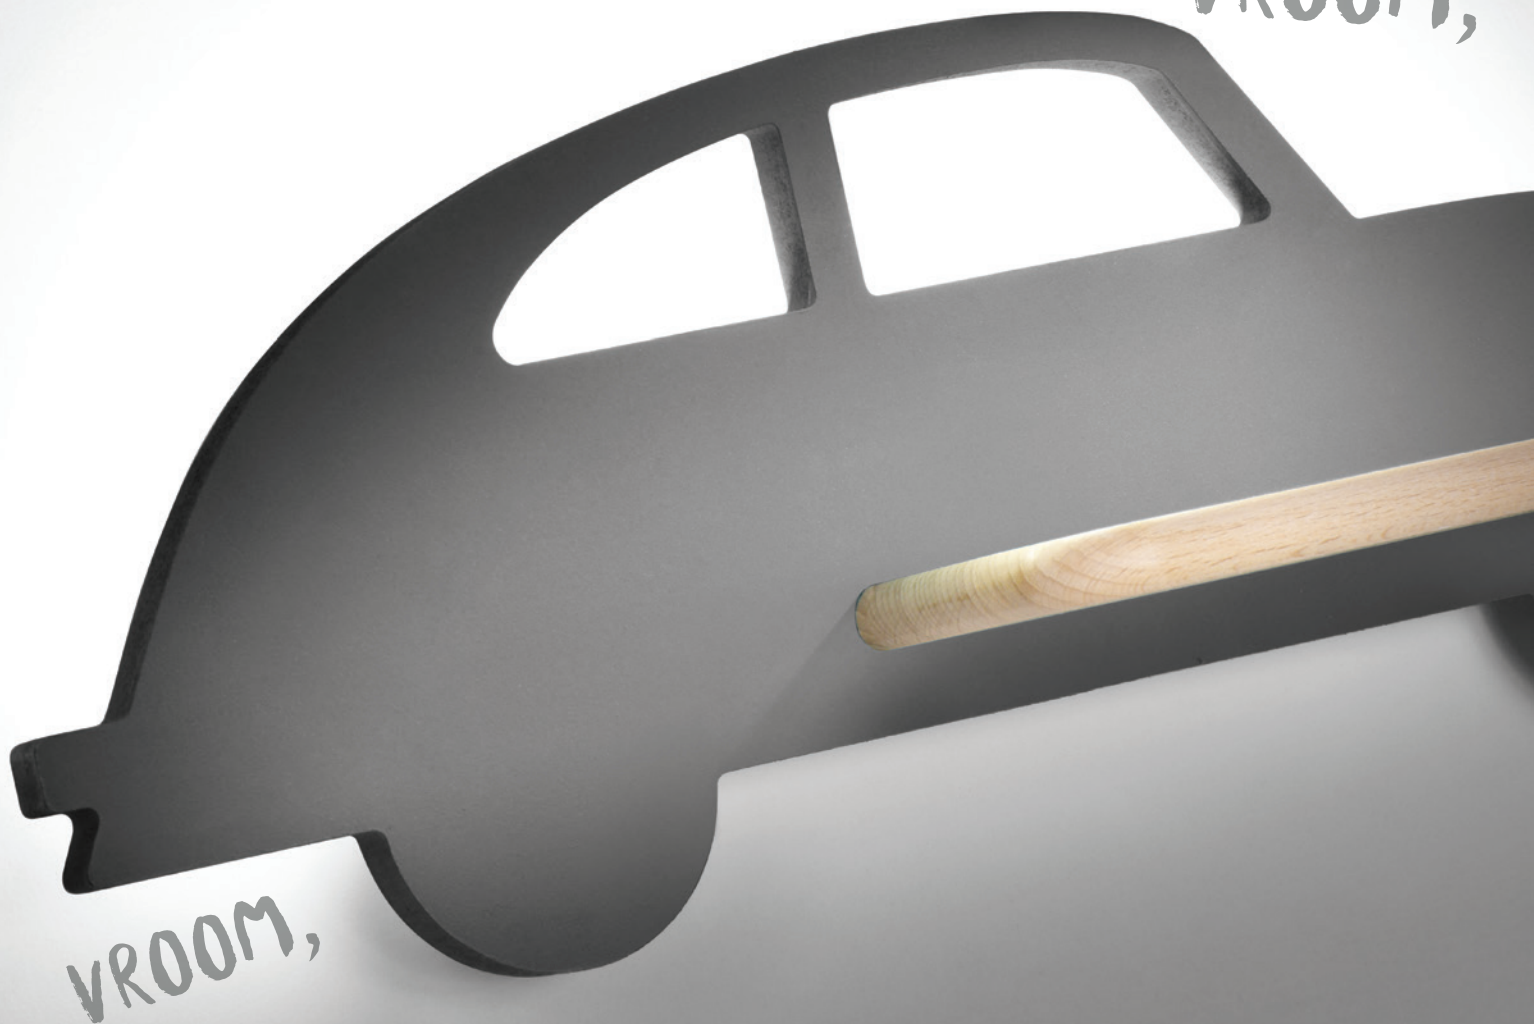

racing car

Grey Car

INDEX: 21-84774

5W LED 400K

W43 x D12 x H15 cm

VROOM,
VROOM,