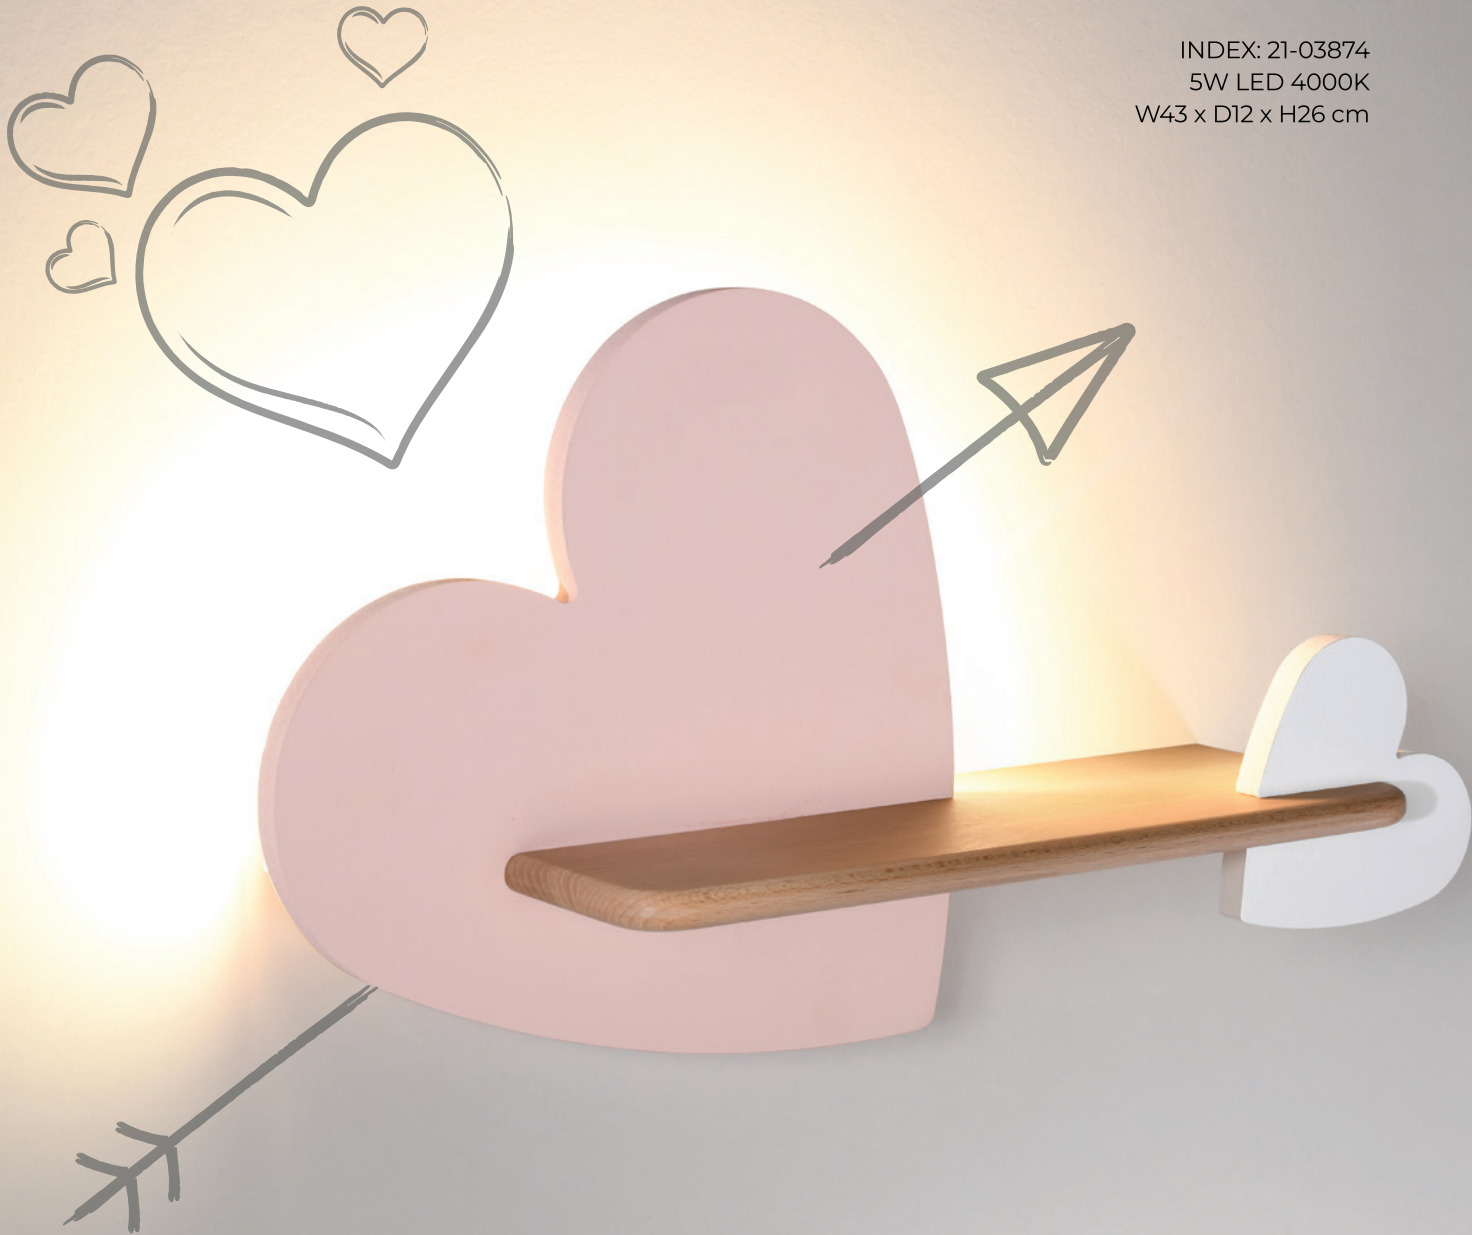

NOW ! SEE YOU GROW AWAY

SPECIAL OCCASIONS

Celebrate life's big and small occasions after every sunset.

Pink & White Heart

INDEX: 21-03874
5W LED 4000K
W43 x D12 x H26 cm

Blue Heart

INDEX: 21-03867
5W LED 4000K
W36 x D12 x H26 cm