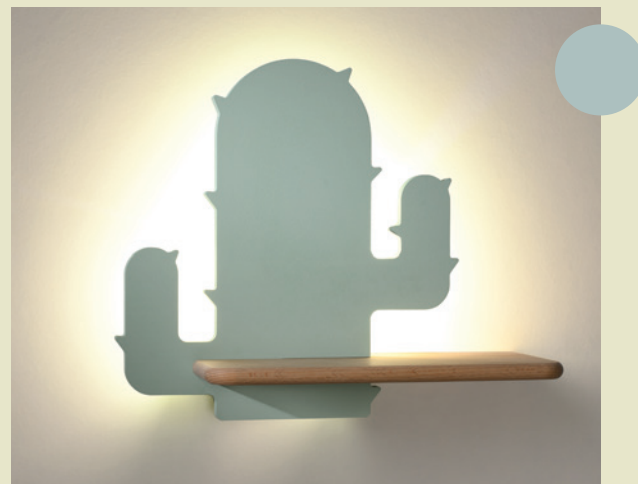

CACTUS 1

4W LED 4000K
W33 x D12 x H27,5 cm

INDEX: 21-00903