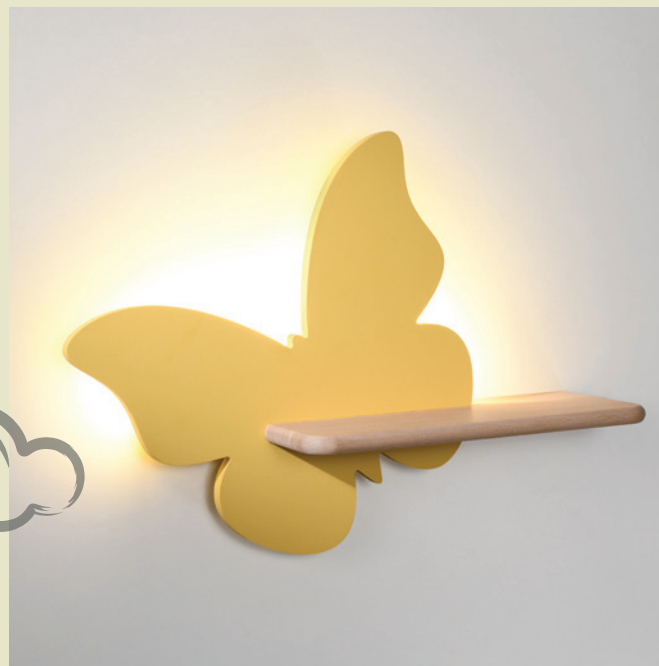

Yellow Butterfly

INDEX: 21-84873

5W LED 4000K

W40 x D12 x H29,5 cm