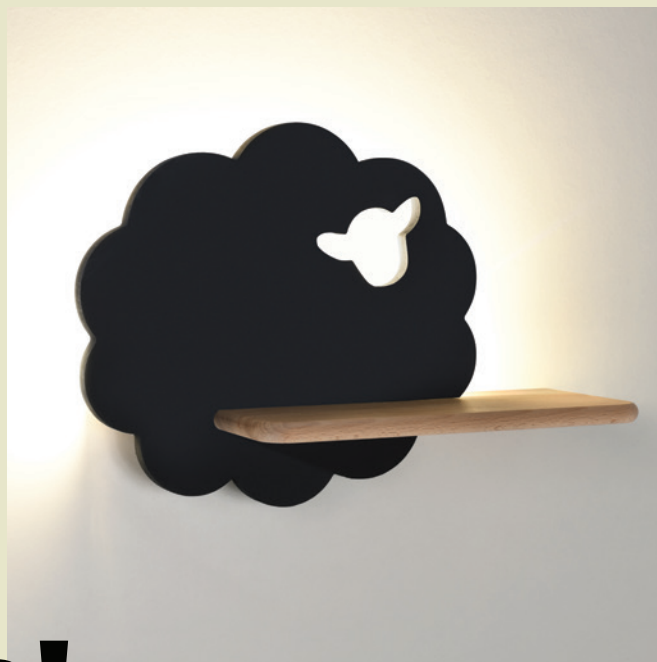

Black Sheep

INDEX: 21-84828

5W LED 4000K

W36 x D12 x H24 cm

lady sheep!