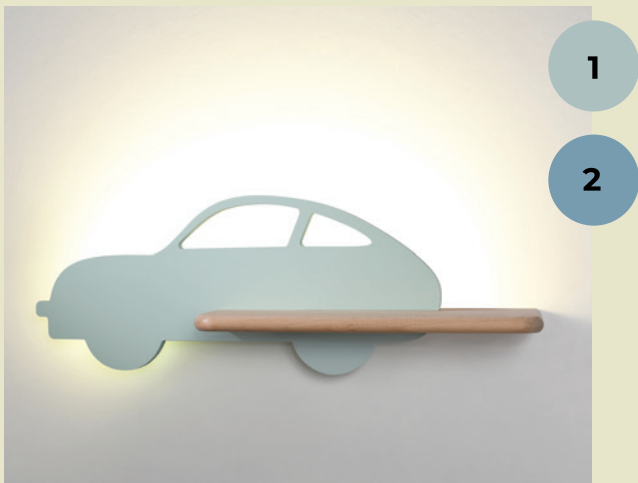

CAR (LEFT)

5W LED 4000K
W43 x D12 x H15 cm

(1) INDEX: 21-84804
(2) INDEX: 21-84798