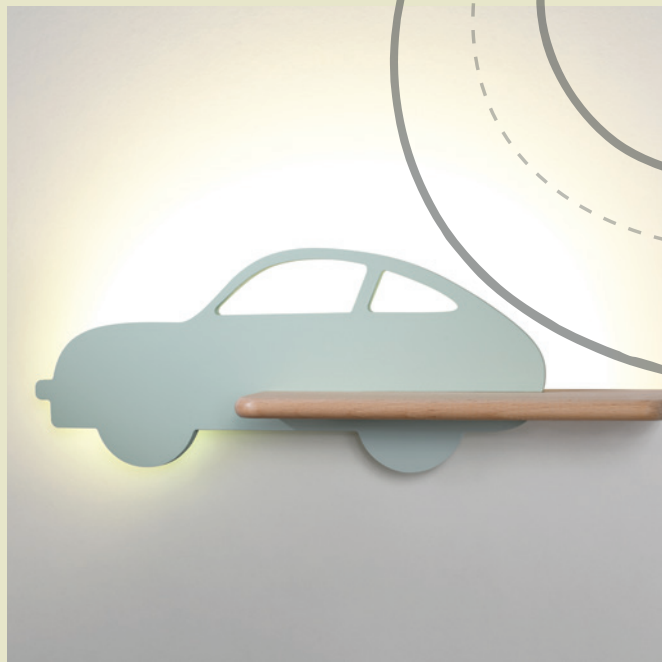

Black Car (R)

INDEX: 21-84781

5W LED 4000K

W43 x D12 x H15 cm

Mint Car (L)

INDEX: 21-84804

5W LED 4000K

W43 x D12 x H15 cm