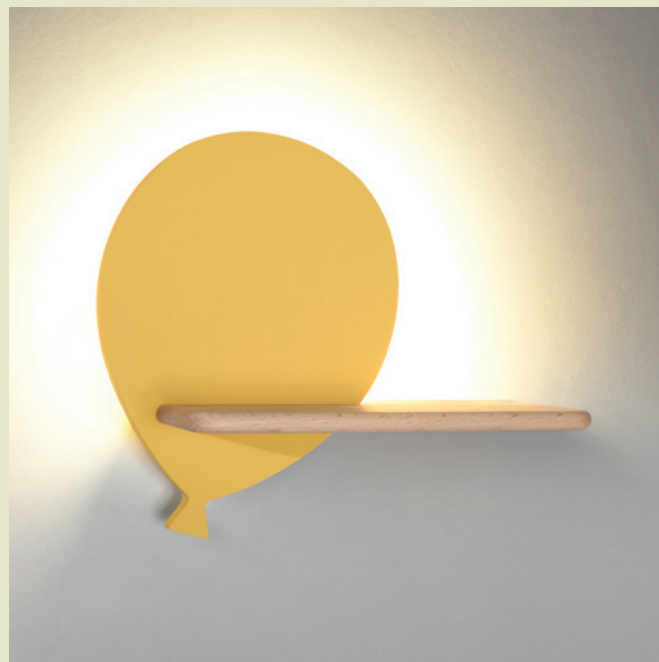

mr. fuzzy!

Blue Balloon

INDEX: 21-84750

4W LED 4000K

W31 x D12 x H26 cm

i WONDER HOW
HIGH i CAN FLY

FIZZY MAKES US
DIZZY

Blue Piccolo