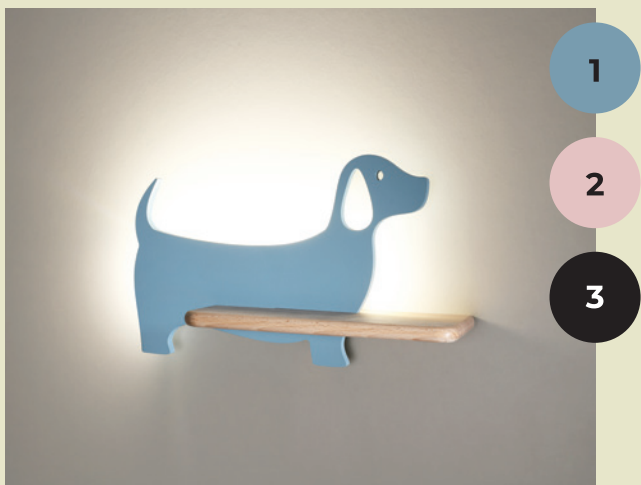

i LOVE YOU
EVERY NIGHT
AND DAY

darling

i LOVE YOU
WHEN I WORK
AND PLAY

TRIO 33

INDEX: 33-28488
3x20W E27
W100 x D15 x H100 cm

EX INDEX

EX INDEX

EX INDEX