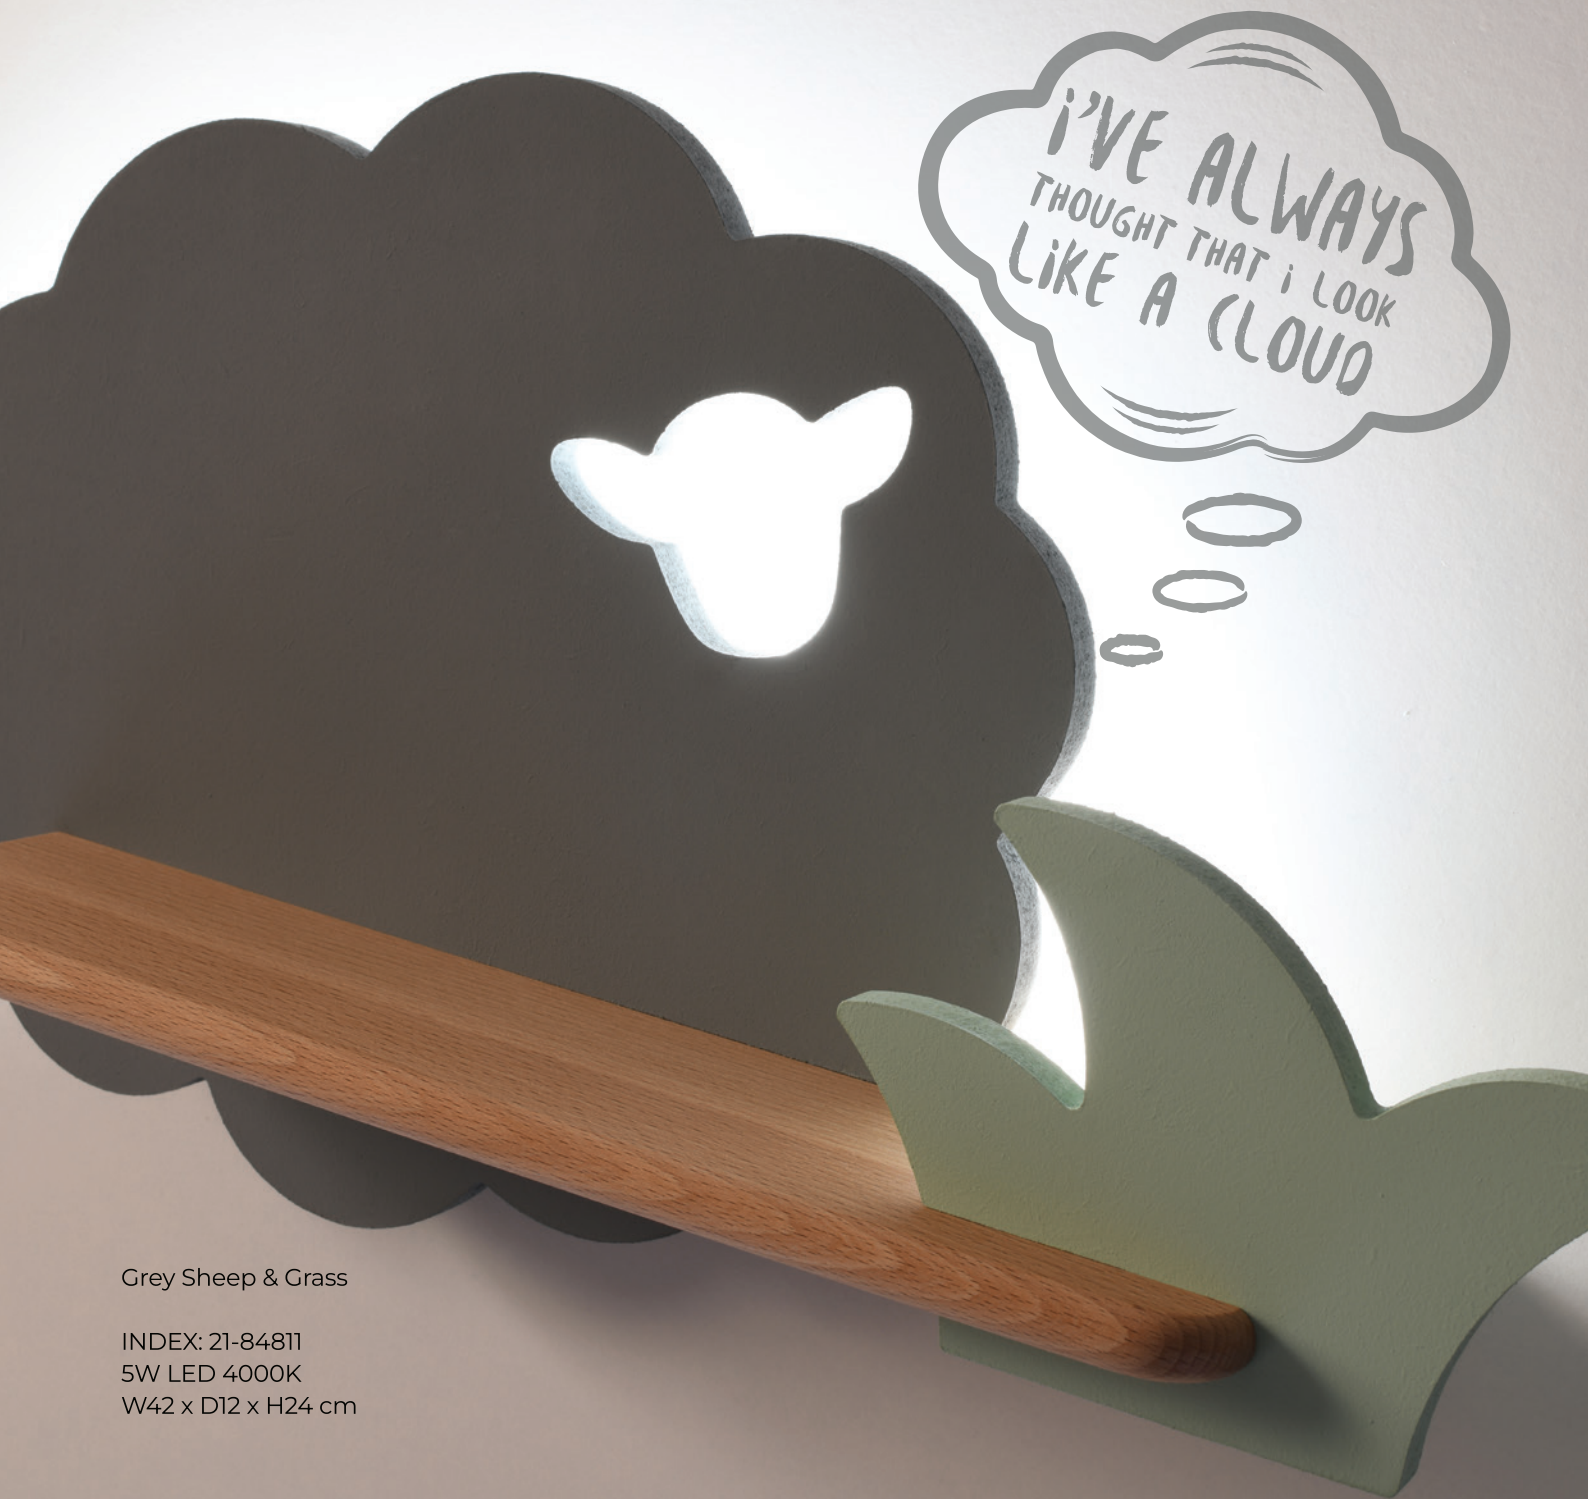

5W LED 4000K

W36 x D12 x H24 cm

lady sheep!

White Sheep

INDEX: 21-84835

5W LED 4000K

W36 x D12 x H24 cm

Grey Sheep & Grass