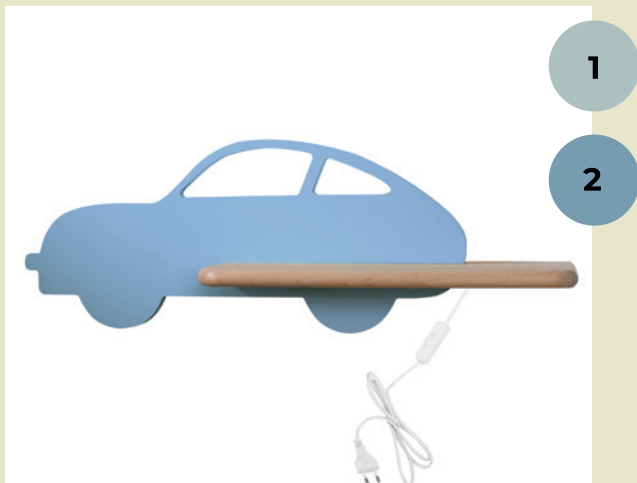

(1) INDEX: 21-84453
(2) INDEX: 21-19684

HOUSE 1

4W LED 4000K /
130 CM CABLE
W35 x D12 x H26 cm

(1) INDEX: 21-85207
(2) INDEX: 21-85214

HOUSE 2

4W LED 4000K /
130 CM CABLE
W35 x D12 x H26 cm

INDEX: 21-85191

CAR (LEFT)