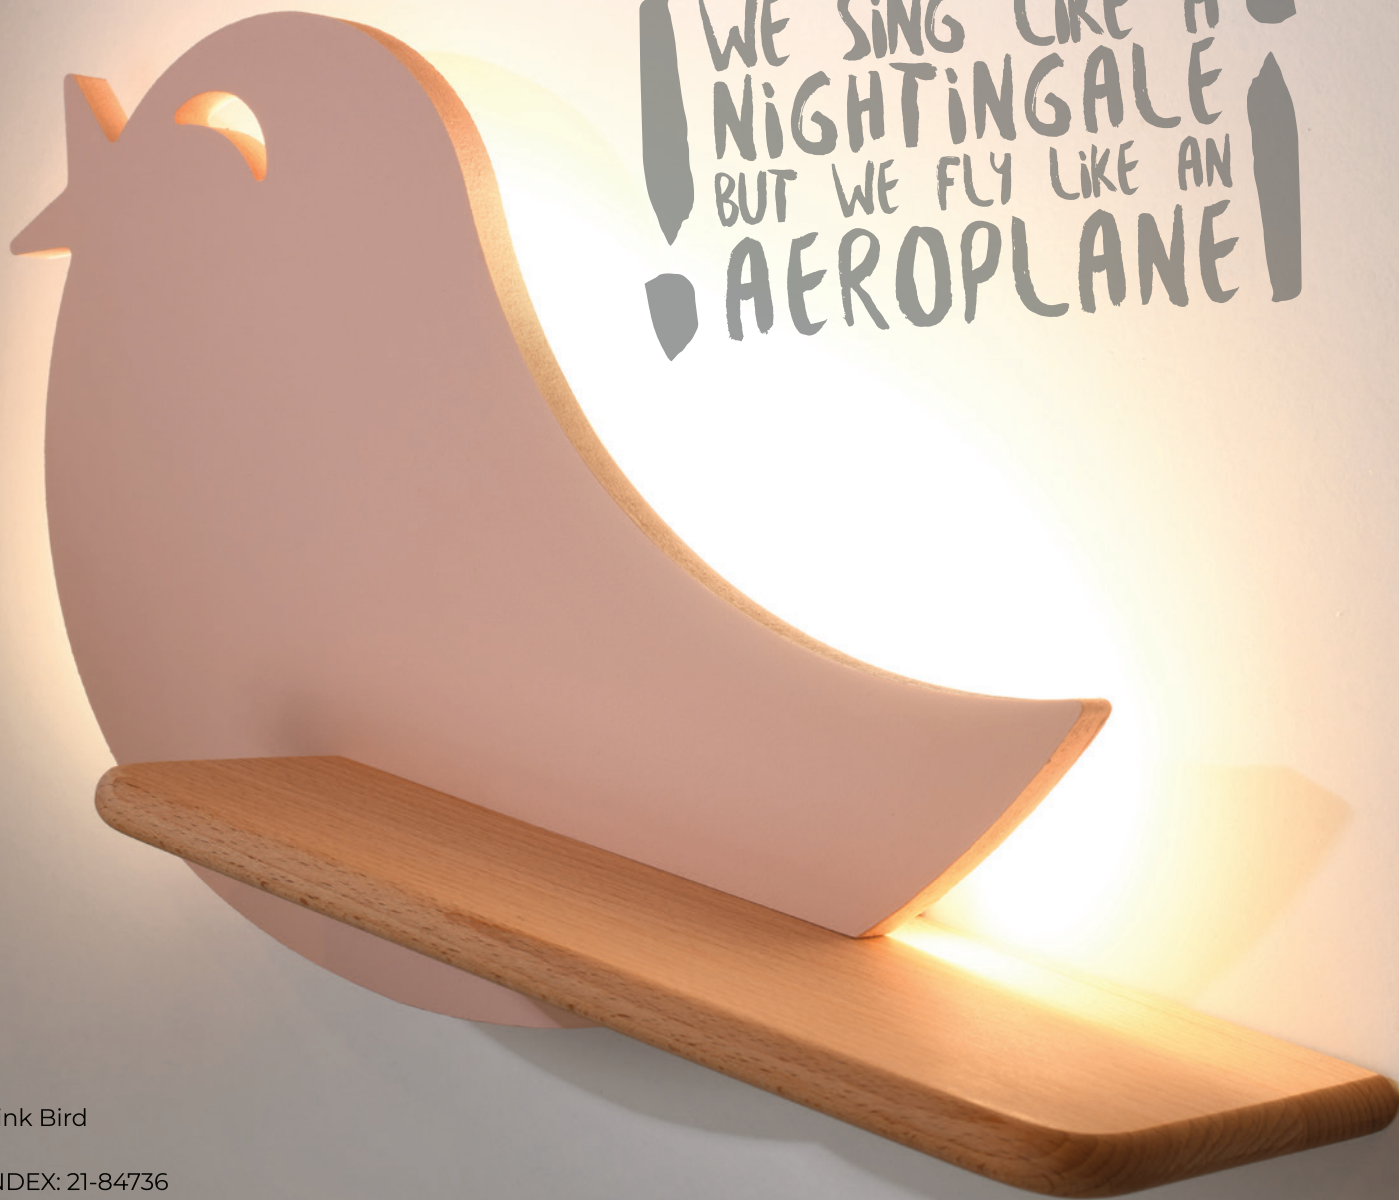

Pink Bird

INDEX: 21-84736
5W LED 4000K
W40 x D12 x H21,5 cm