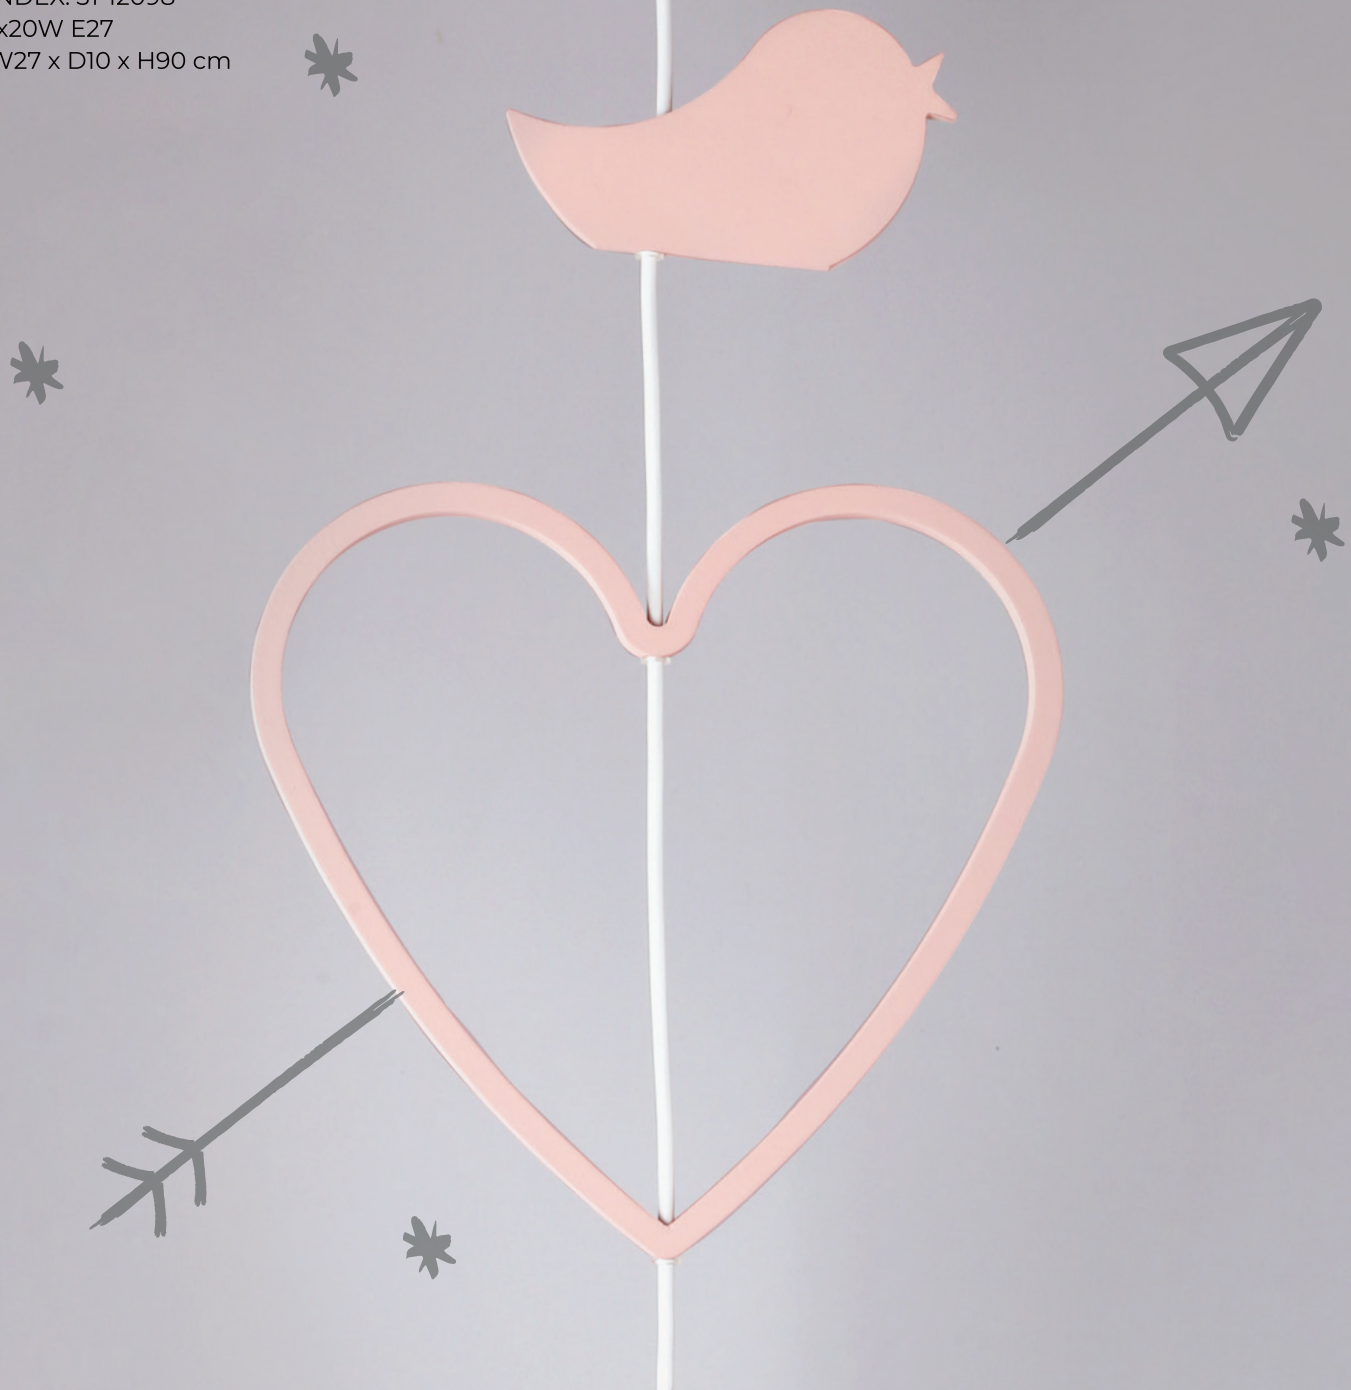

Single HB

INDEX: 31-12098

1x20W E27

W27 x D10 x H90 cm