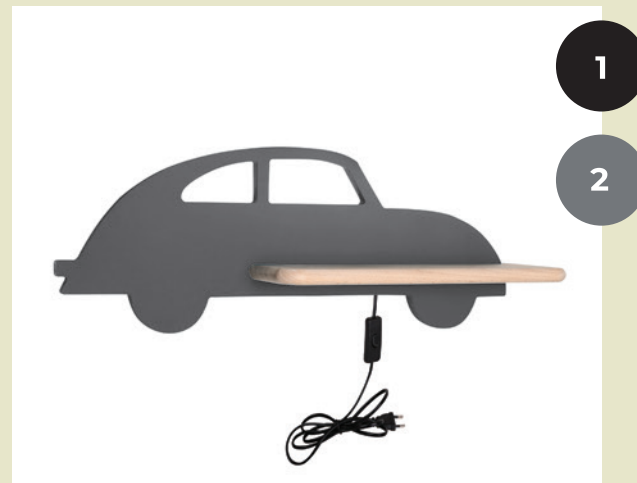

CAR (RIGHT)

5W LED 4000K /
130 CM CABLE
W43 x D12 x H28,5 cm

(1) INDEX: 21-85078
(2) INDEX: 21-85061