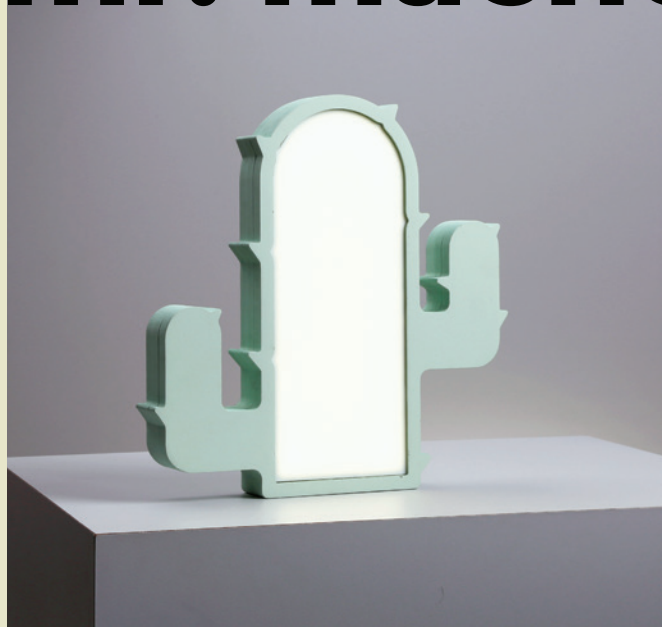

Green Cactus small

INDEX: 41-10377

8W LED 3000K

W22,5 x D3,5 x H20,5 cm

mr. macho!

¡BUENAS
NOCHES!

Green Cactus big

INDEX: 41-10605

10W LED 3000K

W26,5 x D3,5 x H27,5 cm