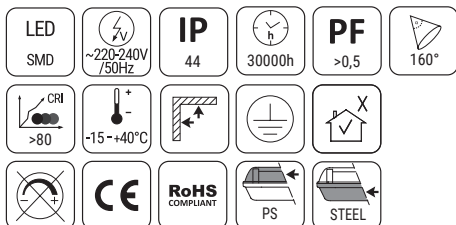

LED2-PF-NIOBI2

Plafoniera LED *Ceiling-mounted LED light fitting*

LxWxH	12W	260x55mm
	18W	340x55mm
	24W	390x55mm

	INDEX						
LED2-PF-NIOBI2-12W-NW	0101114	12,0W	900lm		4000K	0,35kg	20
LED2-PF-NIOBI2-18W-NW	0101116	18,0W	1350lm		4000K	0,60kg	12
LED2-PF-NIOBI2-24W-NW	0101118	24,0W	1800lm		4000K	0,90kg	12