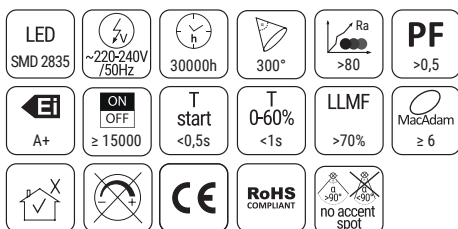

LED2-G9-A-4,5W

Żarówka LED *LED bulb*

LxD | 56x19mm