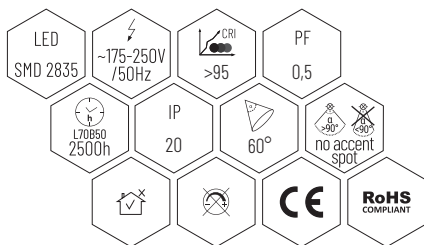

PR13-2GU10-5W

Żarówka LED *LED bulb*

LxD 50x54mm