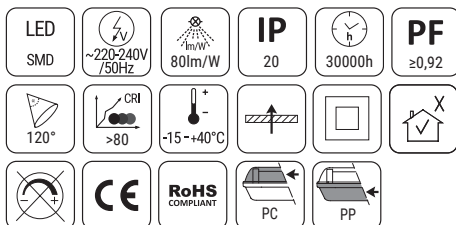

LED2-DL-BORI

Oprawa wpuszczana LED *LED recessed downlight*

DxH | 223x33mm
Dcut | 220mm