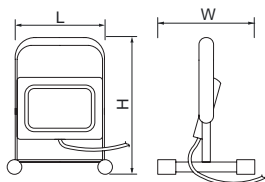

LED-NL-INDI

Naświetlacz LED *LED floodlight*

LED SMD 2835	~220-240V /50Hz	100lm/W	CRI 80	PF 0,92	L70B50 36000h
IP 65	-15-+40°C	120°	✓	✗	
CE	RoHS COMPLIANT				

LxWxH	30W	50W
170x165x240mm		
205x180x275mm		
0,84kg		
1,13kg