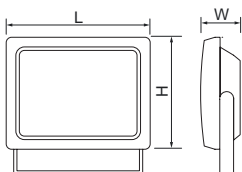

LED2-NL-XEN03-50W

Naświetlacz LED *LED floodlight*

LxWxH | 187x24x167mm
0,43kg