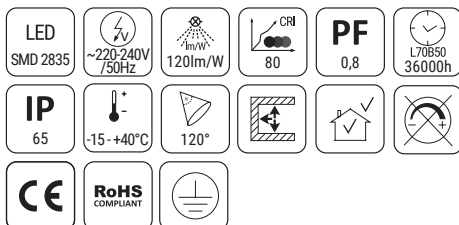

LED3-NL-HELI2-20W

Naświetlacz LED *LED floodlight*

LxWxH | 137x34x125mm
0,29kg