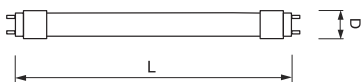

LED3-T8-G-150

Tuba led T8 LED T8 tube

LxD | 1500x29mm

	INDEX						
LED3-T8-G-150-24W-NW	0102052	G13	24,0W	2880lm		4000K	25
LED3-T8-G-150-24W-CW	0102053	G13	24,0W	2880lm		6400K	25