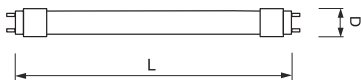

LED3-T8-G-60

Tuba led T8 LED T8 tube

LxD | 590x29mm

	INDEX						
LED3-T8-G-60-9W-NW	0102090	G13	9,0W	1080lm		4000K	25
LED3-T8-G-60-9W-CW	0102091	G13	9,0W	1080lm		6400K	25