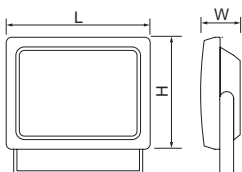

LxWxH | 98x23x145mm
0,20kg