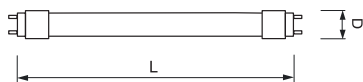

LED3-T8-G-150

Tuba led T8 LED T8 tube

LxD | 1500x29mm

	INDEX						
LED3-T8-G-150-24W-NW	0102052	G13	24,0W	2880lm		4000K	25
LED3-T8-G-150-24W-CW	0102053	G13	24,0W	2880lm		6400K	25

LED3-T8-G-HL-120

Tuba led T8 LED T8 tube