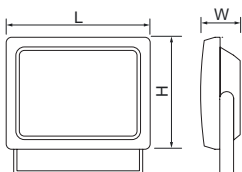

LED2-NL-XEN03-100W

Naświetlacz LED *LED floodlight*

LxWxH | 274x28x218mm
1,05kg