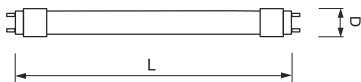

LED3-T8-G-60

Tuba led T8 LED T8 tube

LxD | 590x29mm

	INDEX						
LED3-T8-G-60-9W-NW	0102090	G13	9,0W	1080lm		4000K	25
LED3-T8-G-60-9W-CW	0102091	G13	9,0W	1080lm		6400K	25

LED3-T8-G-120

Tuba led T8 LED T8 tube