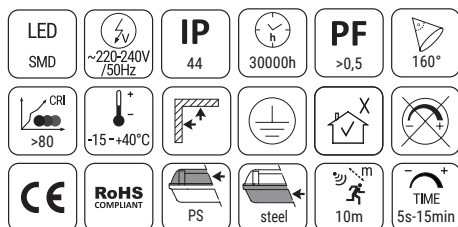

LED2-PF-NIOBI2-MV

Plafoniera LED *Ceiling-mounted LED light fitting*

LxWxH	12W	260x55mm
	18W	340x55mm