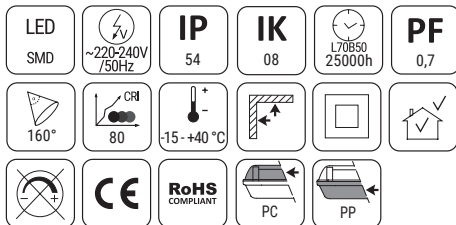

LED2-PF-BROMI2

Plafoniera LED *Ceiling-mounted LED light fitting*

LxWxH	7W	160x90x51mm
	11W	205x105x54mm
	18W	260x135x58mm

	INDEX	POW	LM	Beam	Temp	Weight	Life
LED2-PF-BROMI2-7W-NW	0101171	7,0W	595lm	○	4000K	0,10kg	32
LED2-PF-BROMI2-11W-NW	0101172	11,0W	935lm	○	4000K	0,15kg	32
LED2-PF-BROMI2-18W-NW	0101173	18,0W	1530lm	○	4000K	0,25kg	20