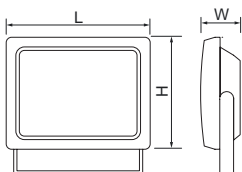

LED2-NL-XEN03-20W

Naświetlacz LED *LED floodlight*

LxWxH | 108x24x104mm
0,17kg