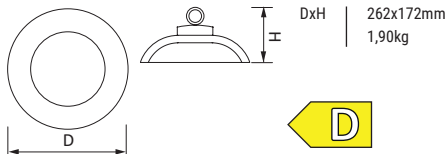

LED5-HB-TELLU-100W

High-bay LED *LED High-bay LED*

LED SMD 2835	 ~220-240V 750Hz	 140lm/W	 CRI 80	PF 0,92	 L70B50 54000h
IP 65	IK 8	 -15-+40°C	 90°		
	CE	RoHS COMPLIANT		PC	aluminium

	INDEX		 øuse 120°	 total		 4000K	
LED5-HB-TELLU-100W-NW	0101128	100,0W	12500lm	14000lm	○	4000K	1