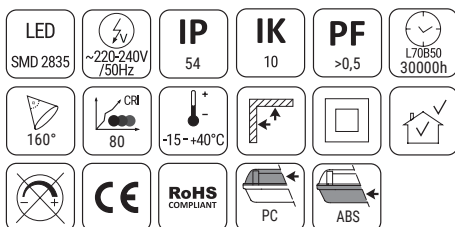

LED2-PF-RADI2

Plafoniera LED *Ceiling-mounted LED light fitting*

DxH | 18W 220x220x54mm