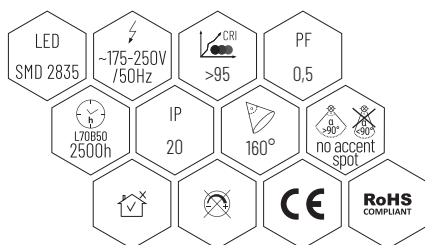

PR13-2GL-6W-E14

Żarówka LED *LED bulb*

LxD 45x81mm