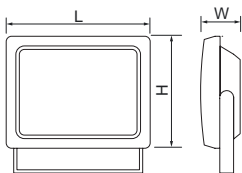

LxWxH | 180x50x215mm
0,59kg