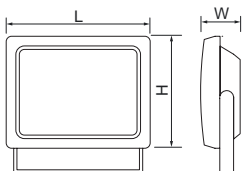

LED3-NL-HELI2-20W

Naświetlacz LED *LED floodlight*

LxWxH | 137x34x125mm
0,29kg