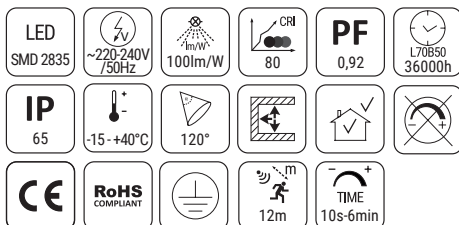

LED2-NL-XEN03-S-30W

Naświetlacz LED *LED floodlight*

LxWxH | 143x55x178mm
0,31kg