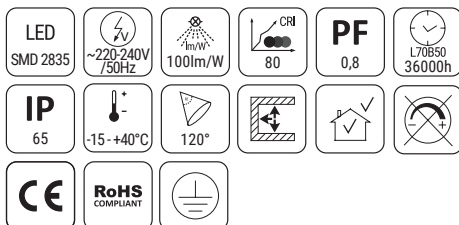

LED2-NL-XEN03-20W

Naświetlacz LED *LED floodlight*

LxWxH | 108x24x104mm
0,17kg